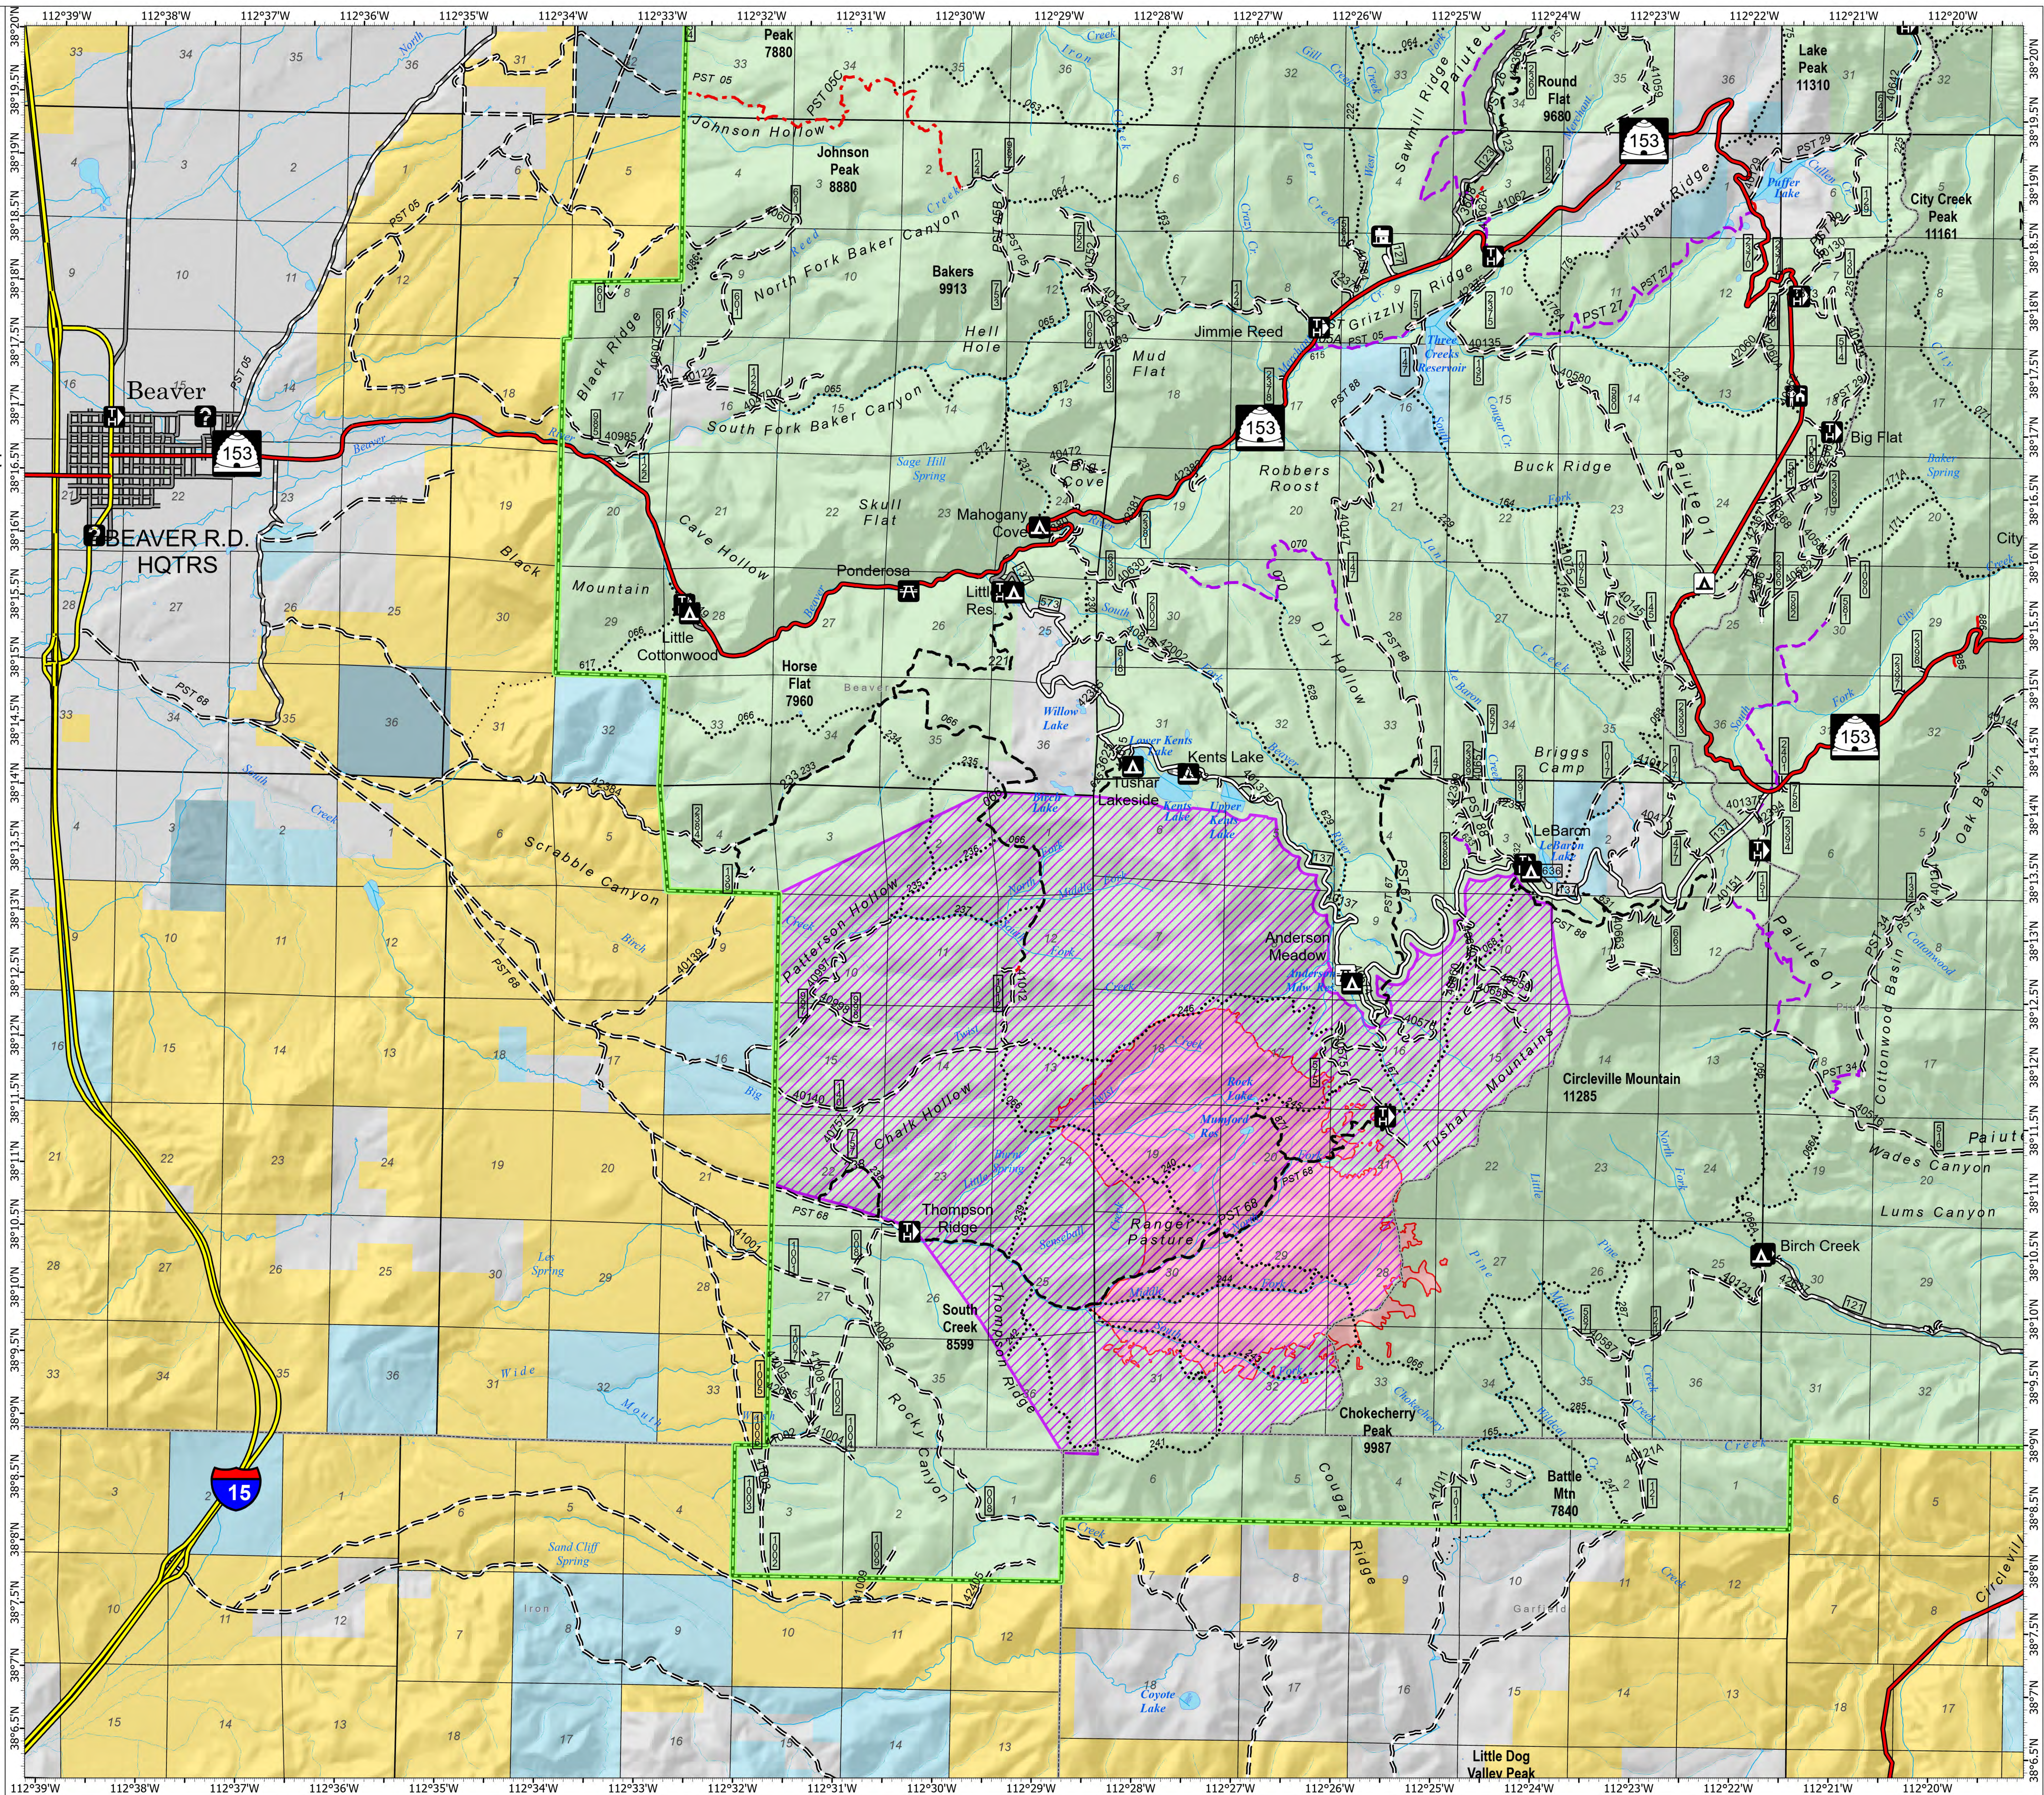

Closure Area

Little Twist
UTFIF240112
07/09/2024 Day

4318 acres at 07/06/2024 22:55

-  Closure Area
-  Fire Perimeter
-  Fishlake National Forest
-  US Forest Service (USFS)
-  Bureau of Land Management (BLM)
-  State
-  State Parks, Recreation and Wildlife
-  Private
-  Interstate
-  Highway
-  Paved Road
-  Gravel Road, Suitable for Passenger Car
-  Dirt Road, Suitable for Passenger Car
-  Road, Not Maintained for Passenger Car
-  Trails Open to Vehicles 50" or Less in Width
-  Trails Open to Vehicles 60" or Less in Width
-  Trails Open To All Vehicles
-  Non-Motorized Trails
-  Campground
-  Camping Area
-  Day Use Area
-  Info Site/Fee Station
-  Lookout/Cabin
-  Picnic Site
-  Recreation Residence
-  Trailhead

1:30,000 | MToone | 7/8/2024 13:21
Acres from IR Interpretation and Hand Sketch
North American 1983 Datum, Lat/Long Grid