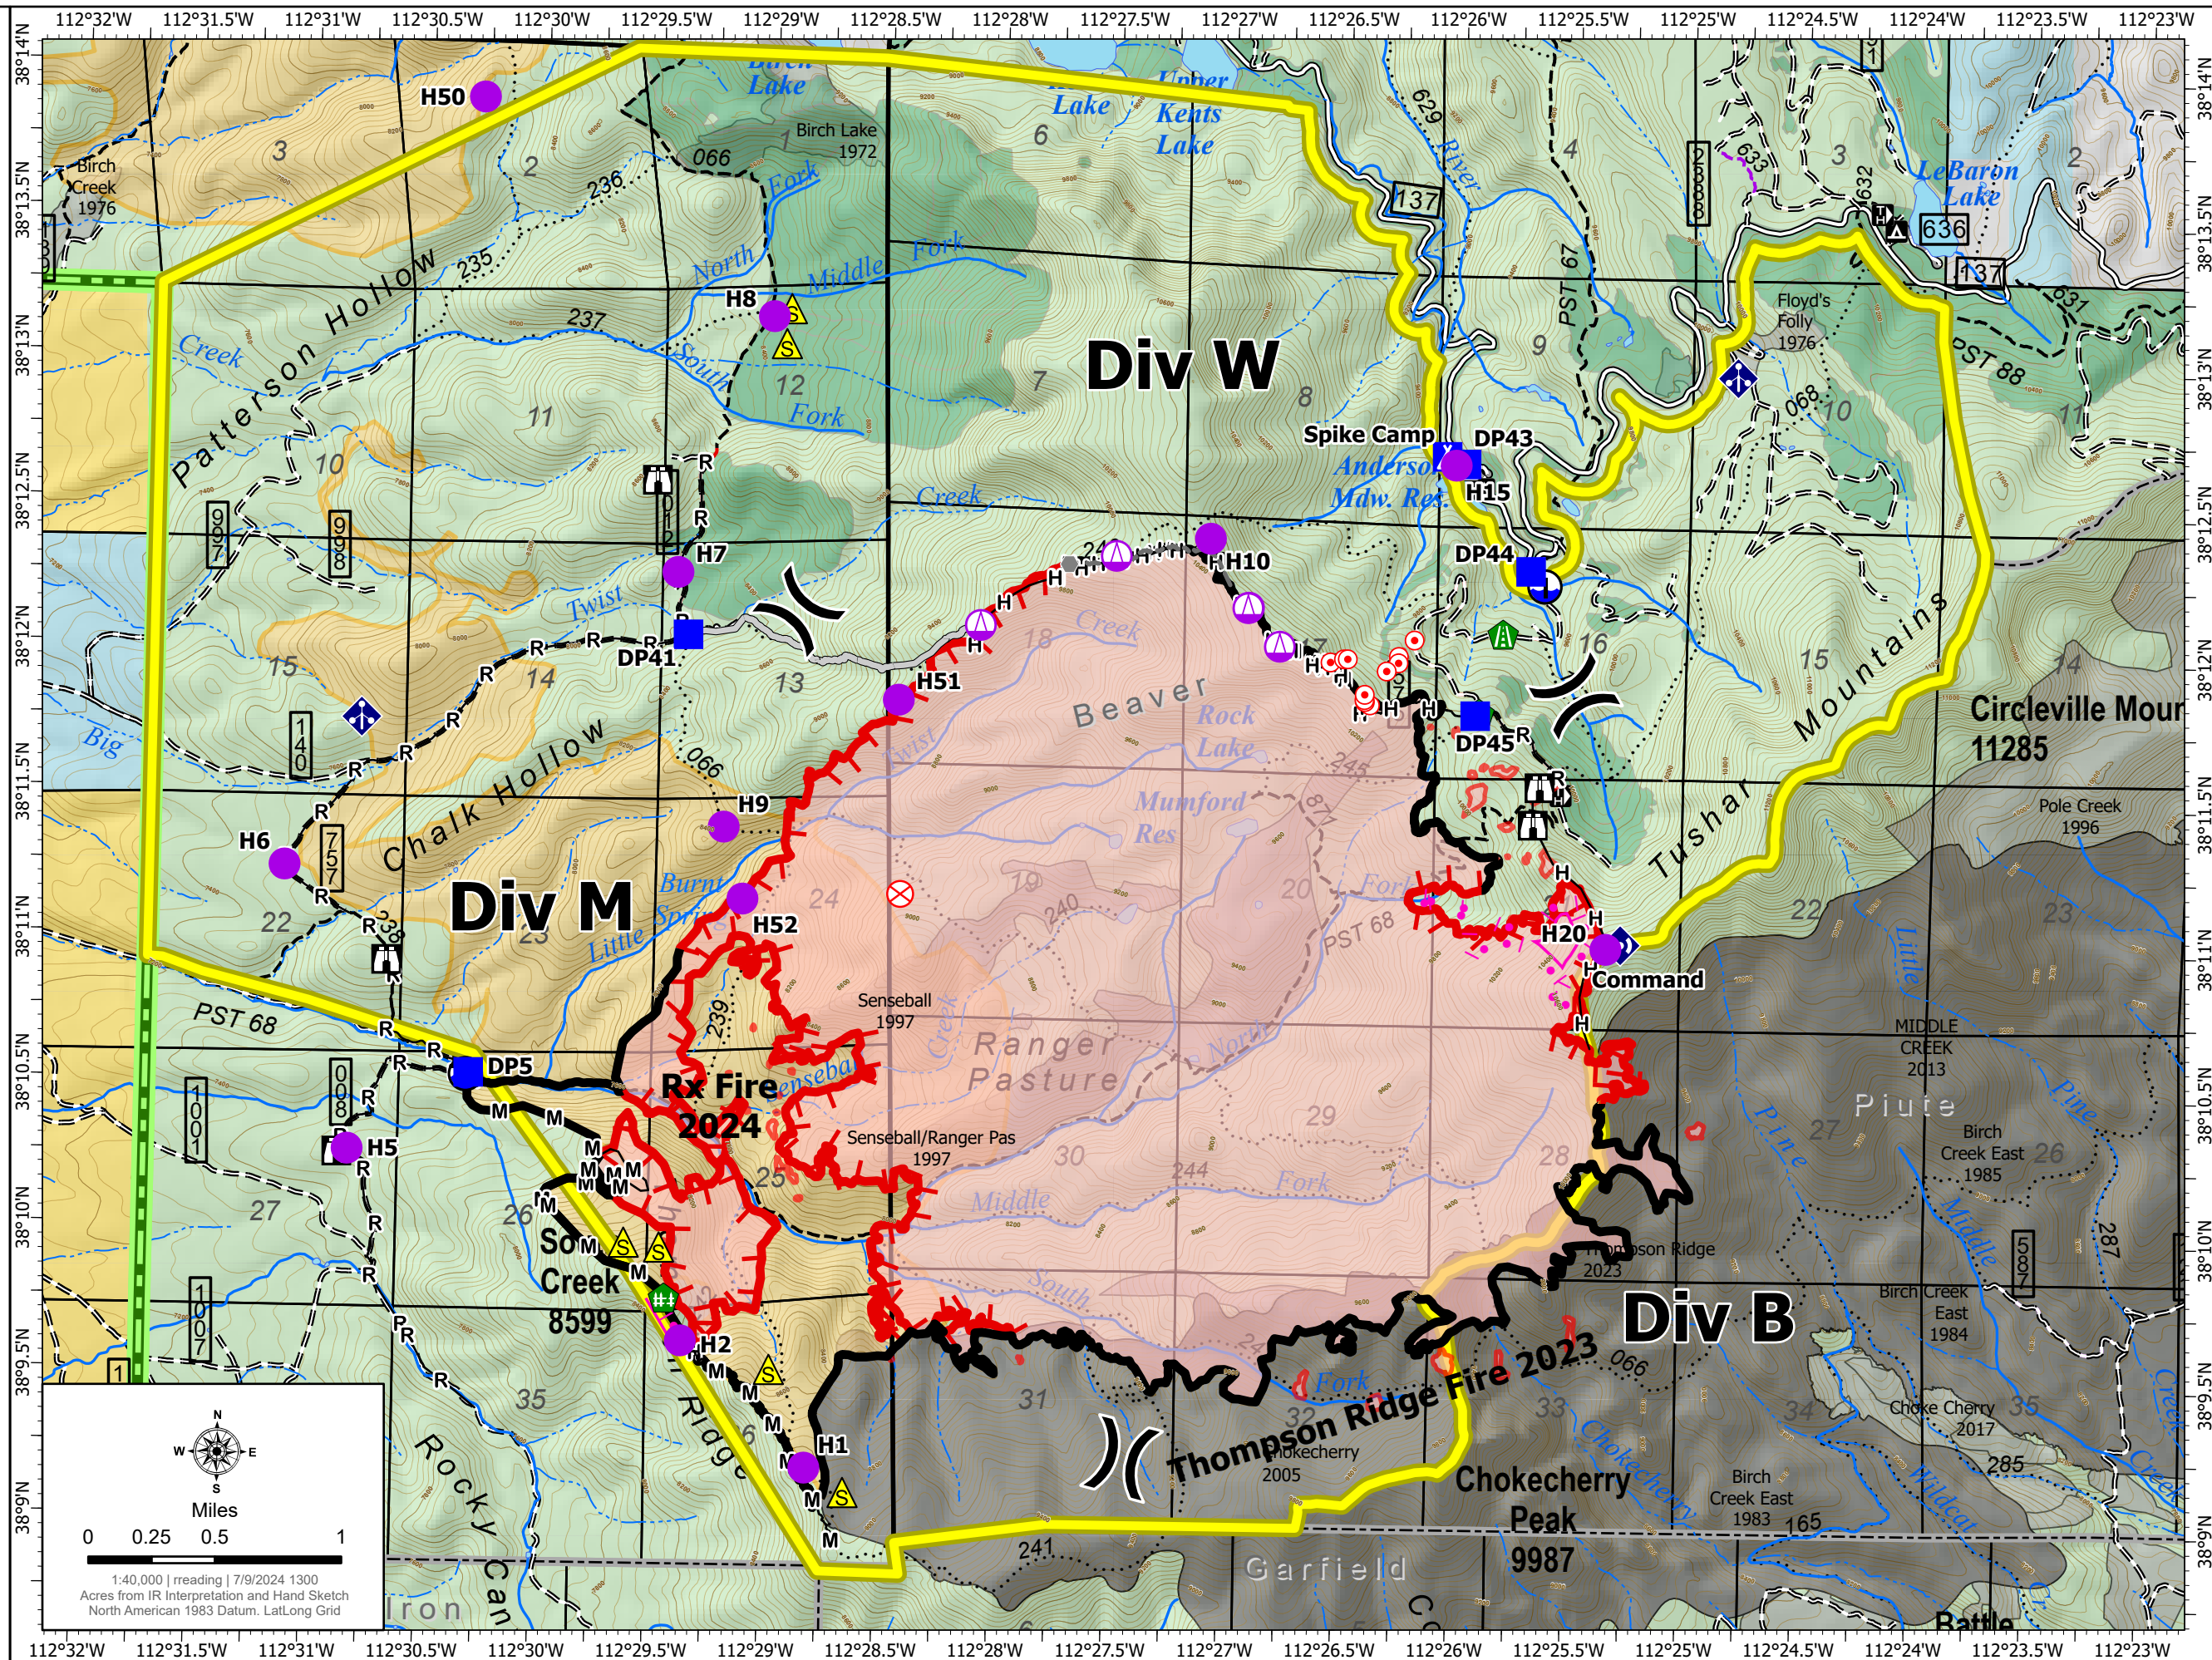

Operations

Little Twist

UTFIF240112

07/10/2024 Day

5348 acres at 07/09/2024 1212

- Helispot
- △ Sling Site
-) Division Break
- Drop Point
- ▲ Camp
- 🏠 Lookout
- 🔴 Hot Spot - Spot Fire
- ⊗ Fire Origin
- Other
- 🛠️ Road Repair
- 🏠 Fence - Cut/Damaged
- 📡 Mobile Weather Unit
- 📡 Repeater
- ⚠️ Safety Zone
- 📍 Draft Site
- H — Completed Hand Line
- M — Completed Mixed Construction Line
- R — Completed Road as Line
- Planned Burnout
- Access Route
- Other
- ▬ Contained
- ▬ Uncontained
- ▬ Wildfire Daily Fire Perimeter
- ▬ Closure Area
- ▬ Prescribed Fire (4,774 acres)
- ▬ Other Treatments
- ▬ Thompson Ridge Fire 2023
- ▬ Fire History
- ▬ County Lines
- ▬ Fishlake National Forest
- ▬ US Forest Service (USFS)
- ▬ Bureau of Land Management (BLM)
- ▬ State Use Area
- ▬ Private

1:40,000 | reading | 7/9/2024 1300
Acres from IR Interpretation and Hand Sketch
North American 1983 Datum. LatLong Grid