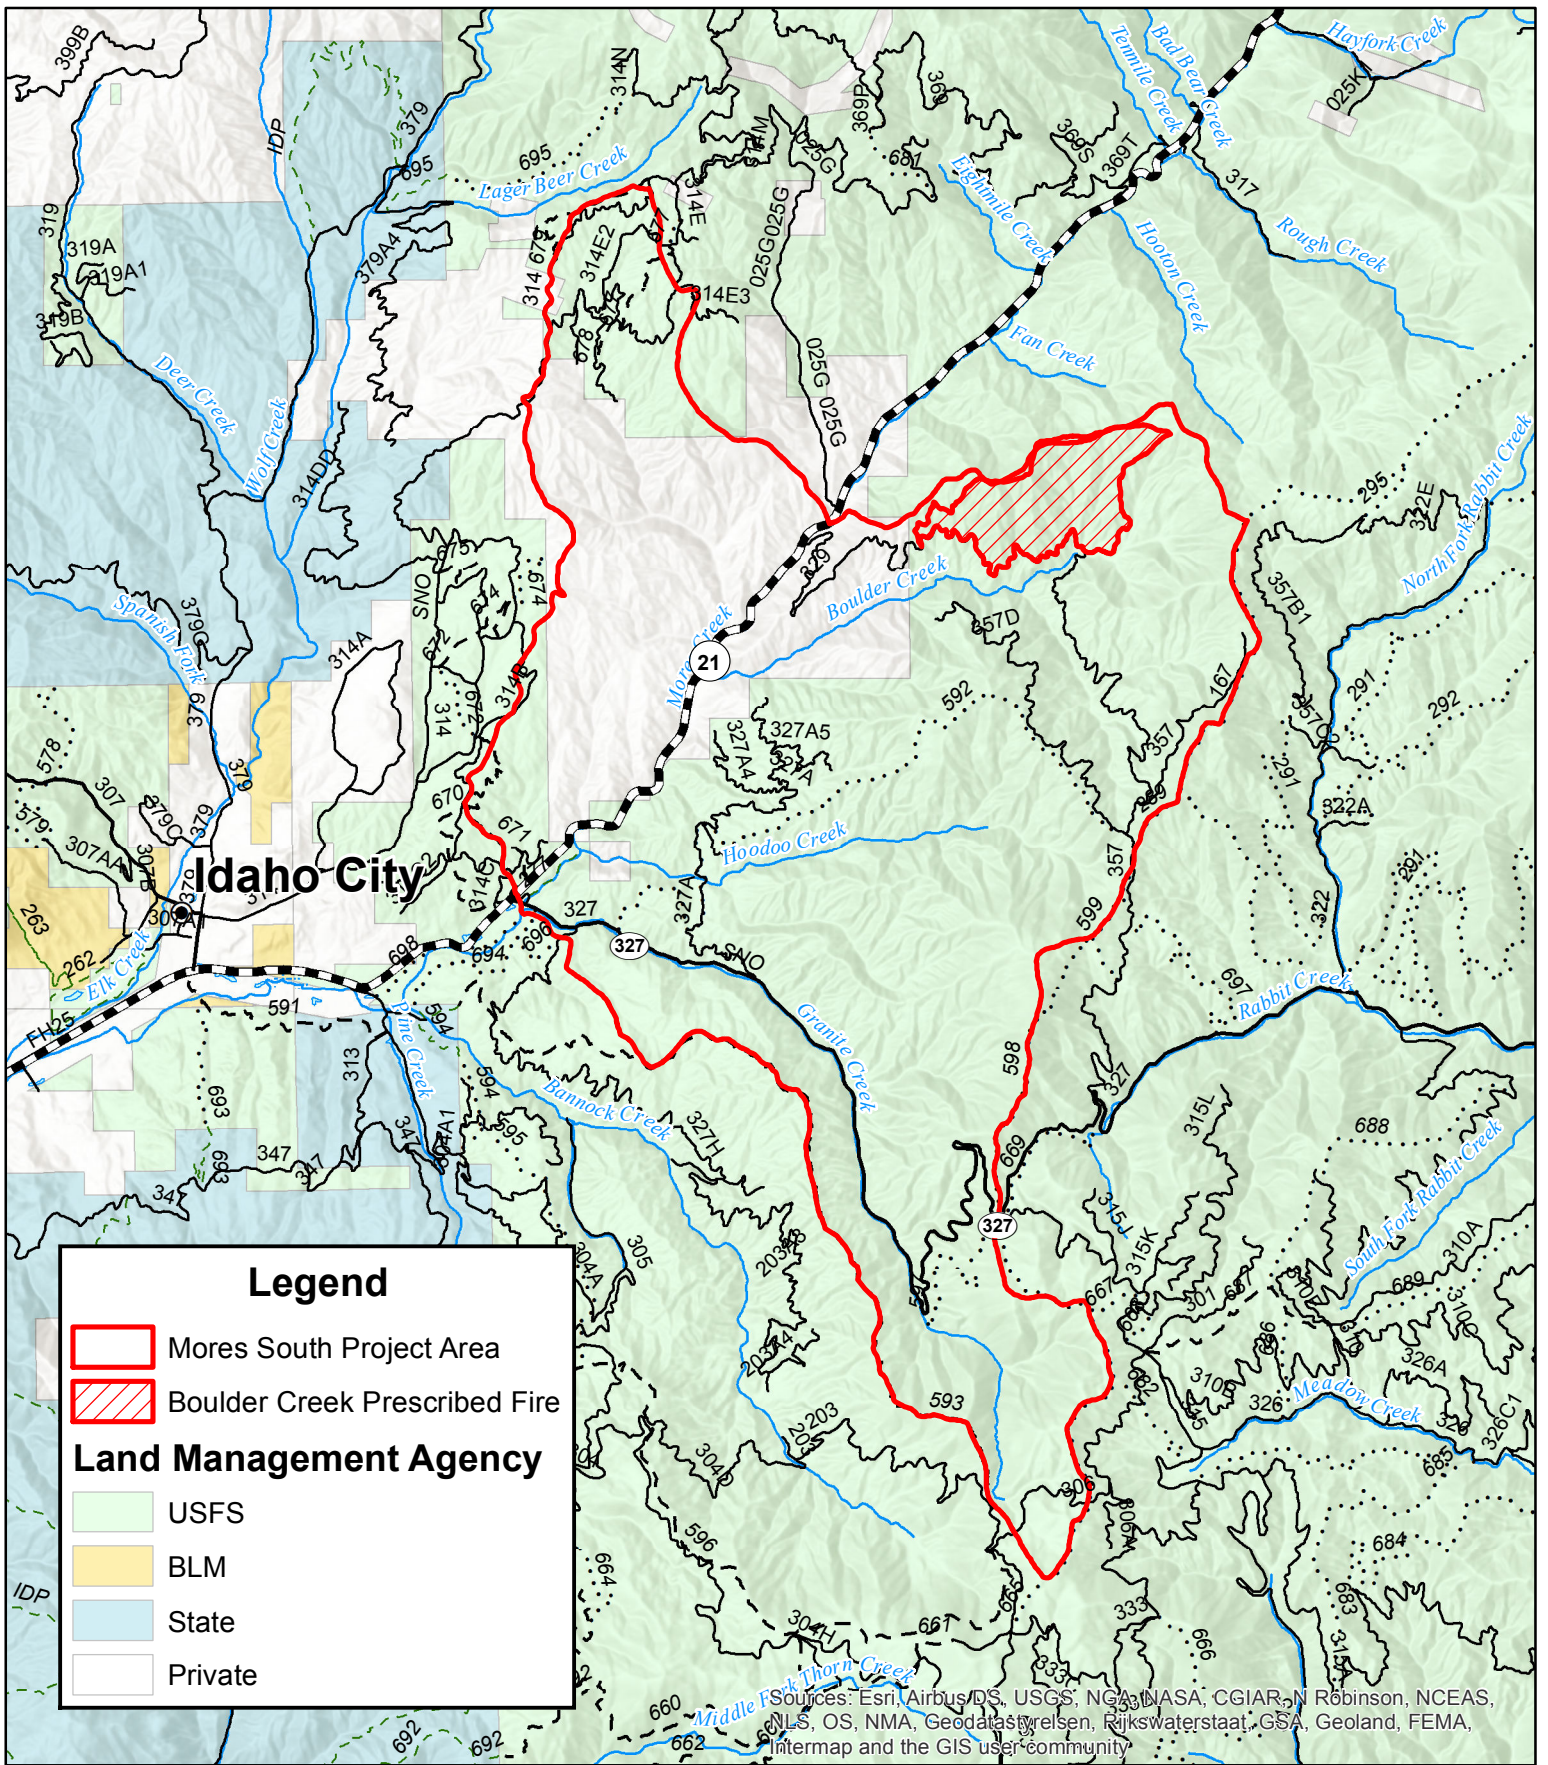

# Mores South Rx Boulder Creek Unit Vicinity Map

**Legend**

- Mores South Project Area
- Boulder Creek Prescribed Fire

**Land Management Agency**

- USFS
- BLM
- State
- Private

Sources: Esri, Airbus DS, USGS, NOAA, NASA, CGIAR, N Robinson, NCEAS, NLS, OS, NMA, Geodatastyrelsen, Rijkswaterstaat, GSA, Geoland, FEMA, Intermap and the GIS user community