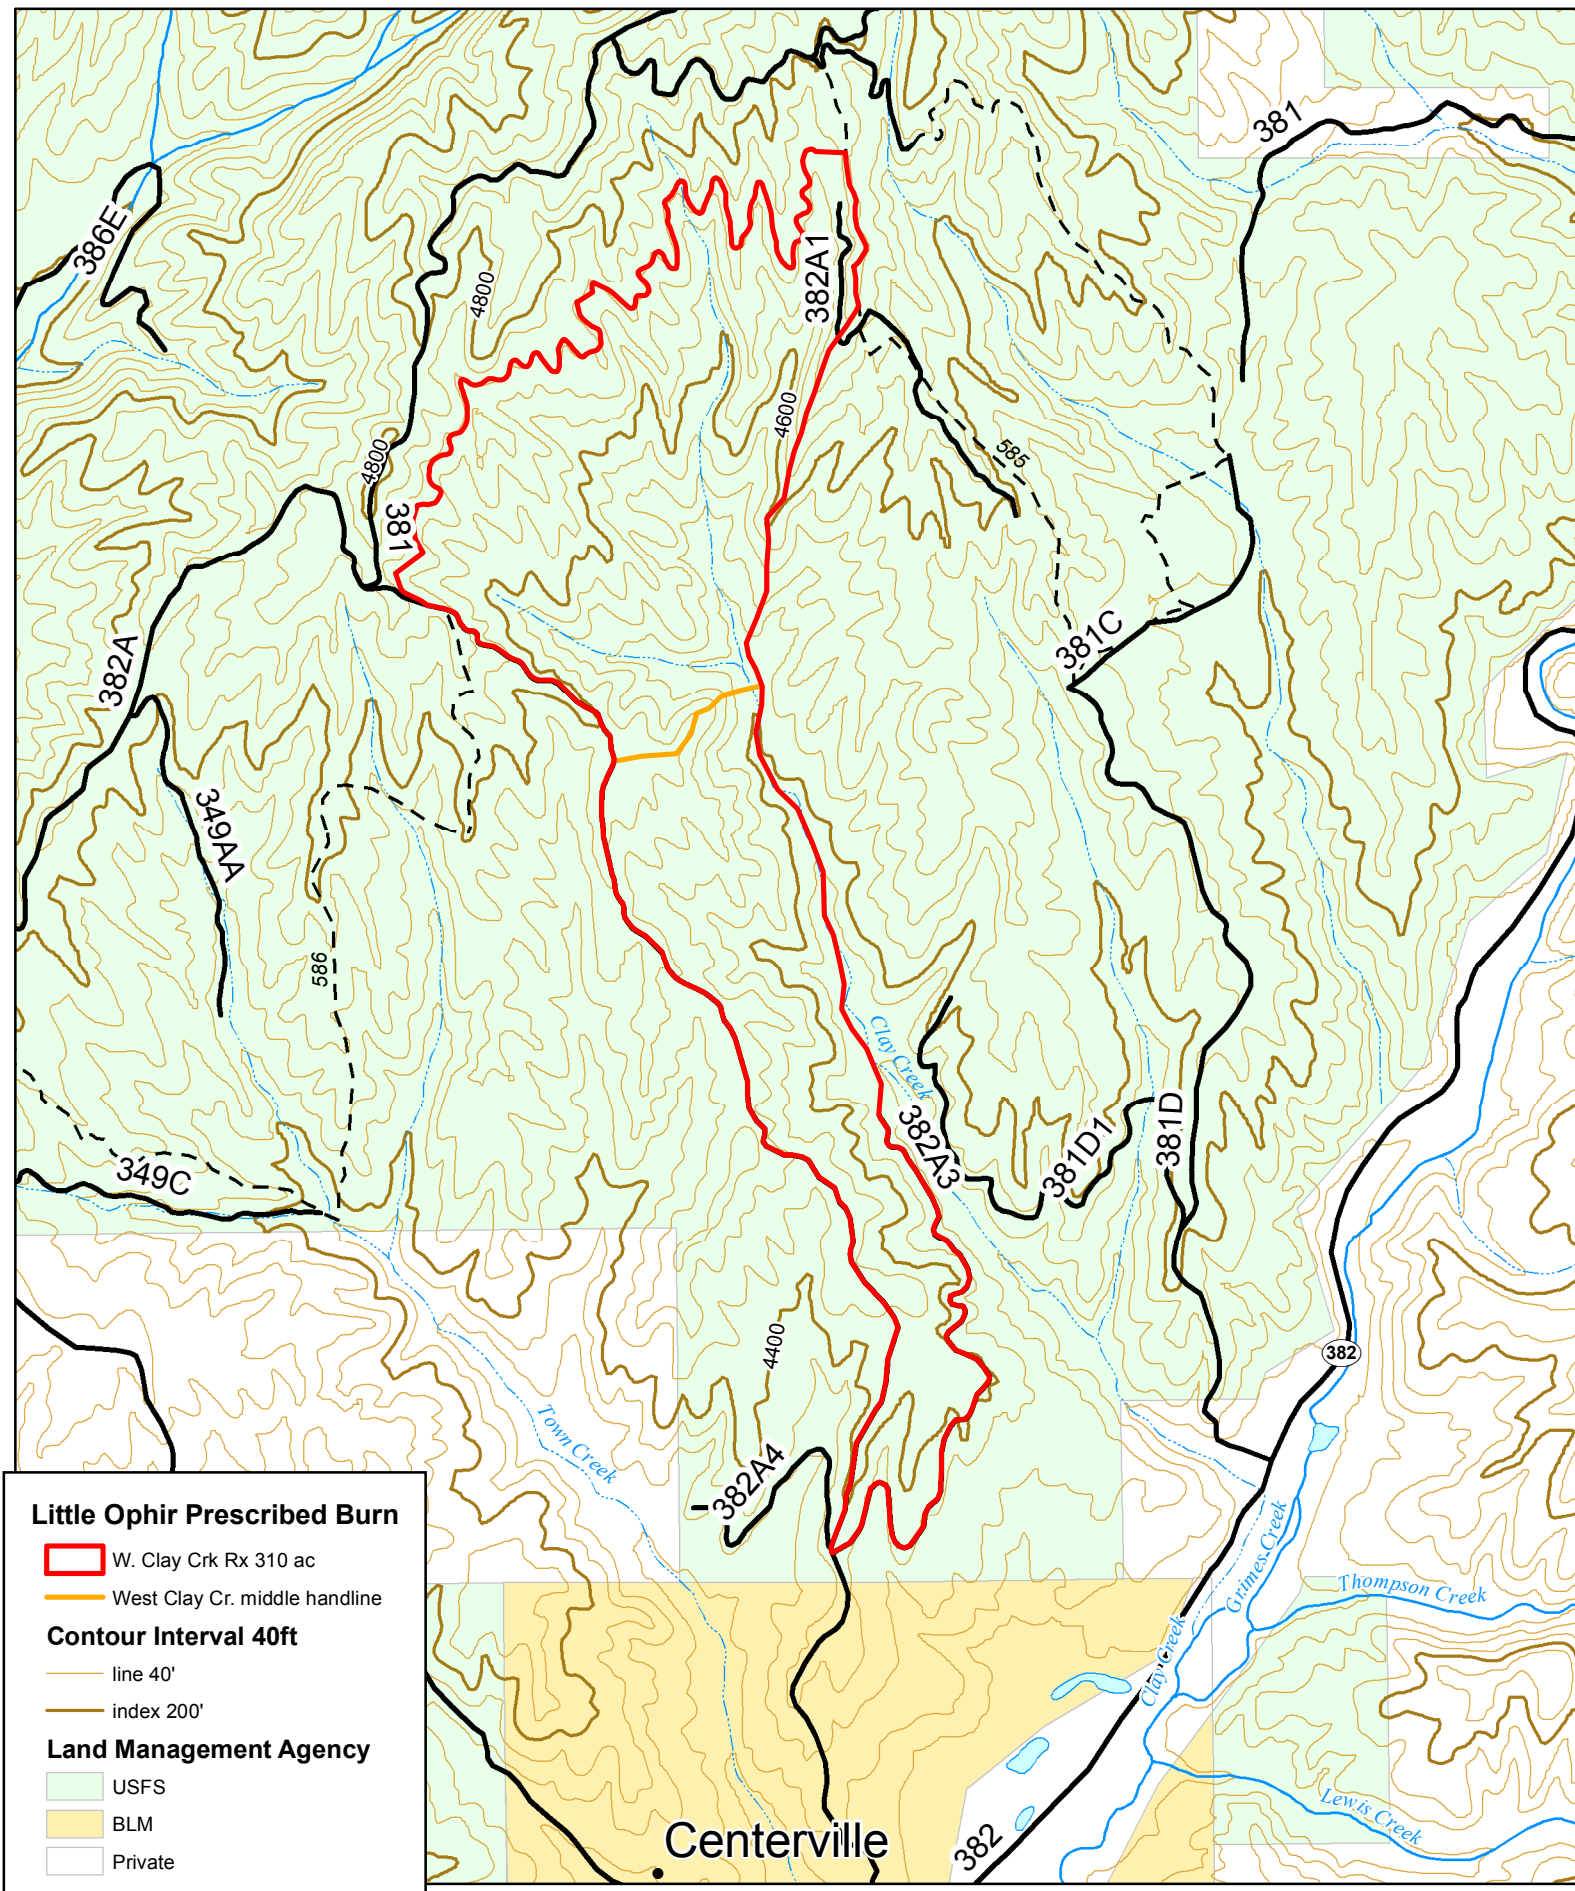

# West Clay Cr. Rx Topo Map

## Little Ophir Prescribed Burn

- W. Clay Crk Rx 310 ac
- West Clay Cr. middle handline

## Contour Interval 40ft

- line 40'
- index 200'

## Land Management Agency

- USFS
- BLM
- Private

0 0.125 0.25 0.5 0.75 1 Miles