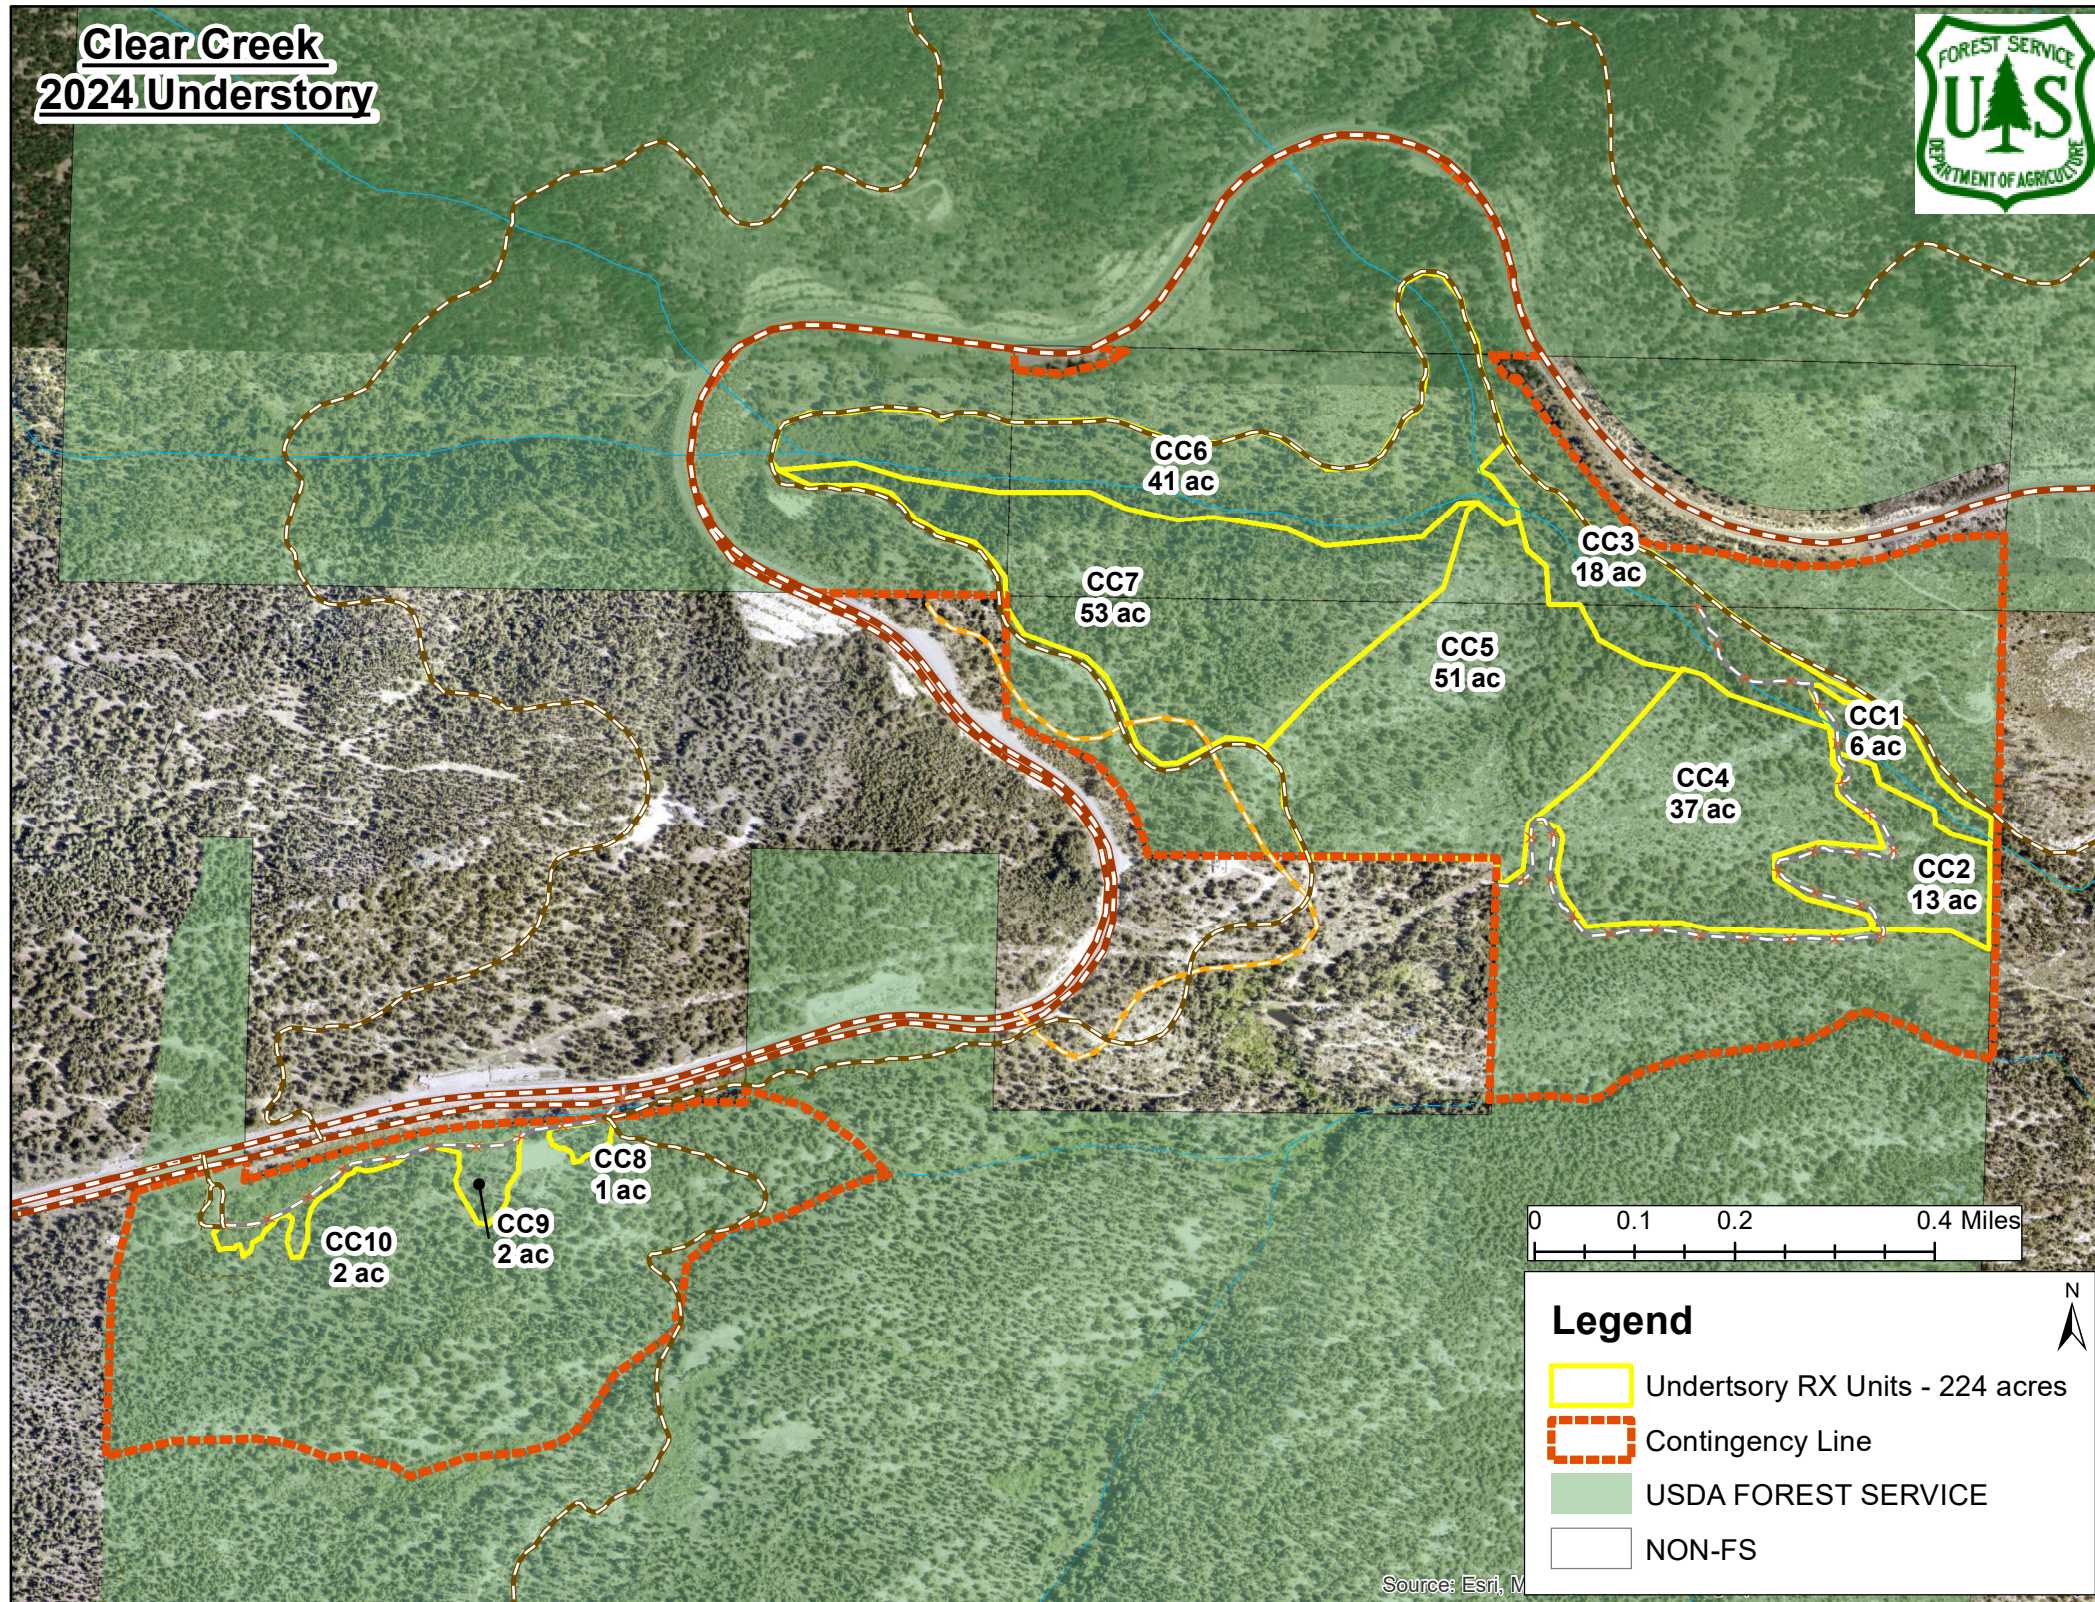

Clear Creek 2024 Understory

Legend

- Undersory RX Units - 224 acres
- Contingency Line
- USDA FOREST SERVICE
- NON-FS

Source: Esri, M