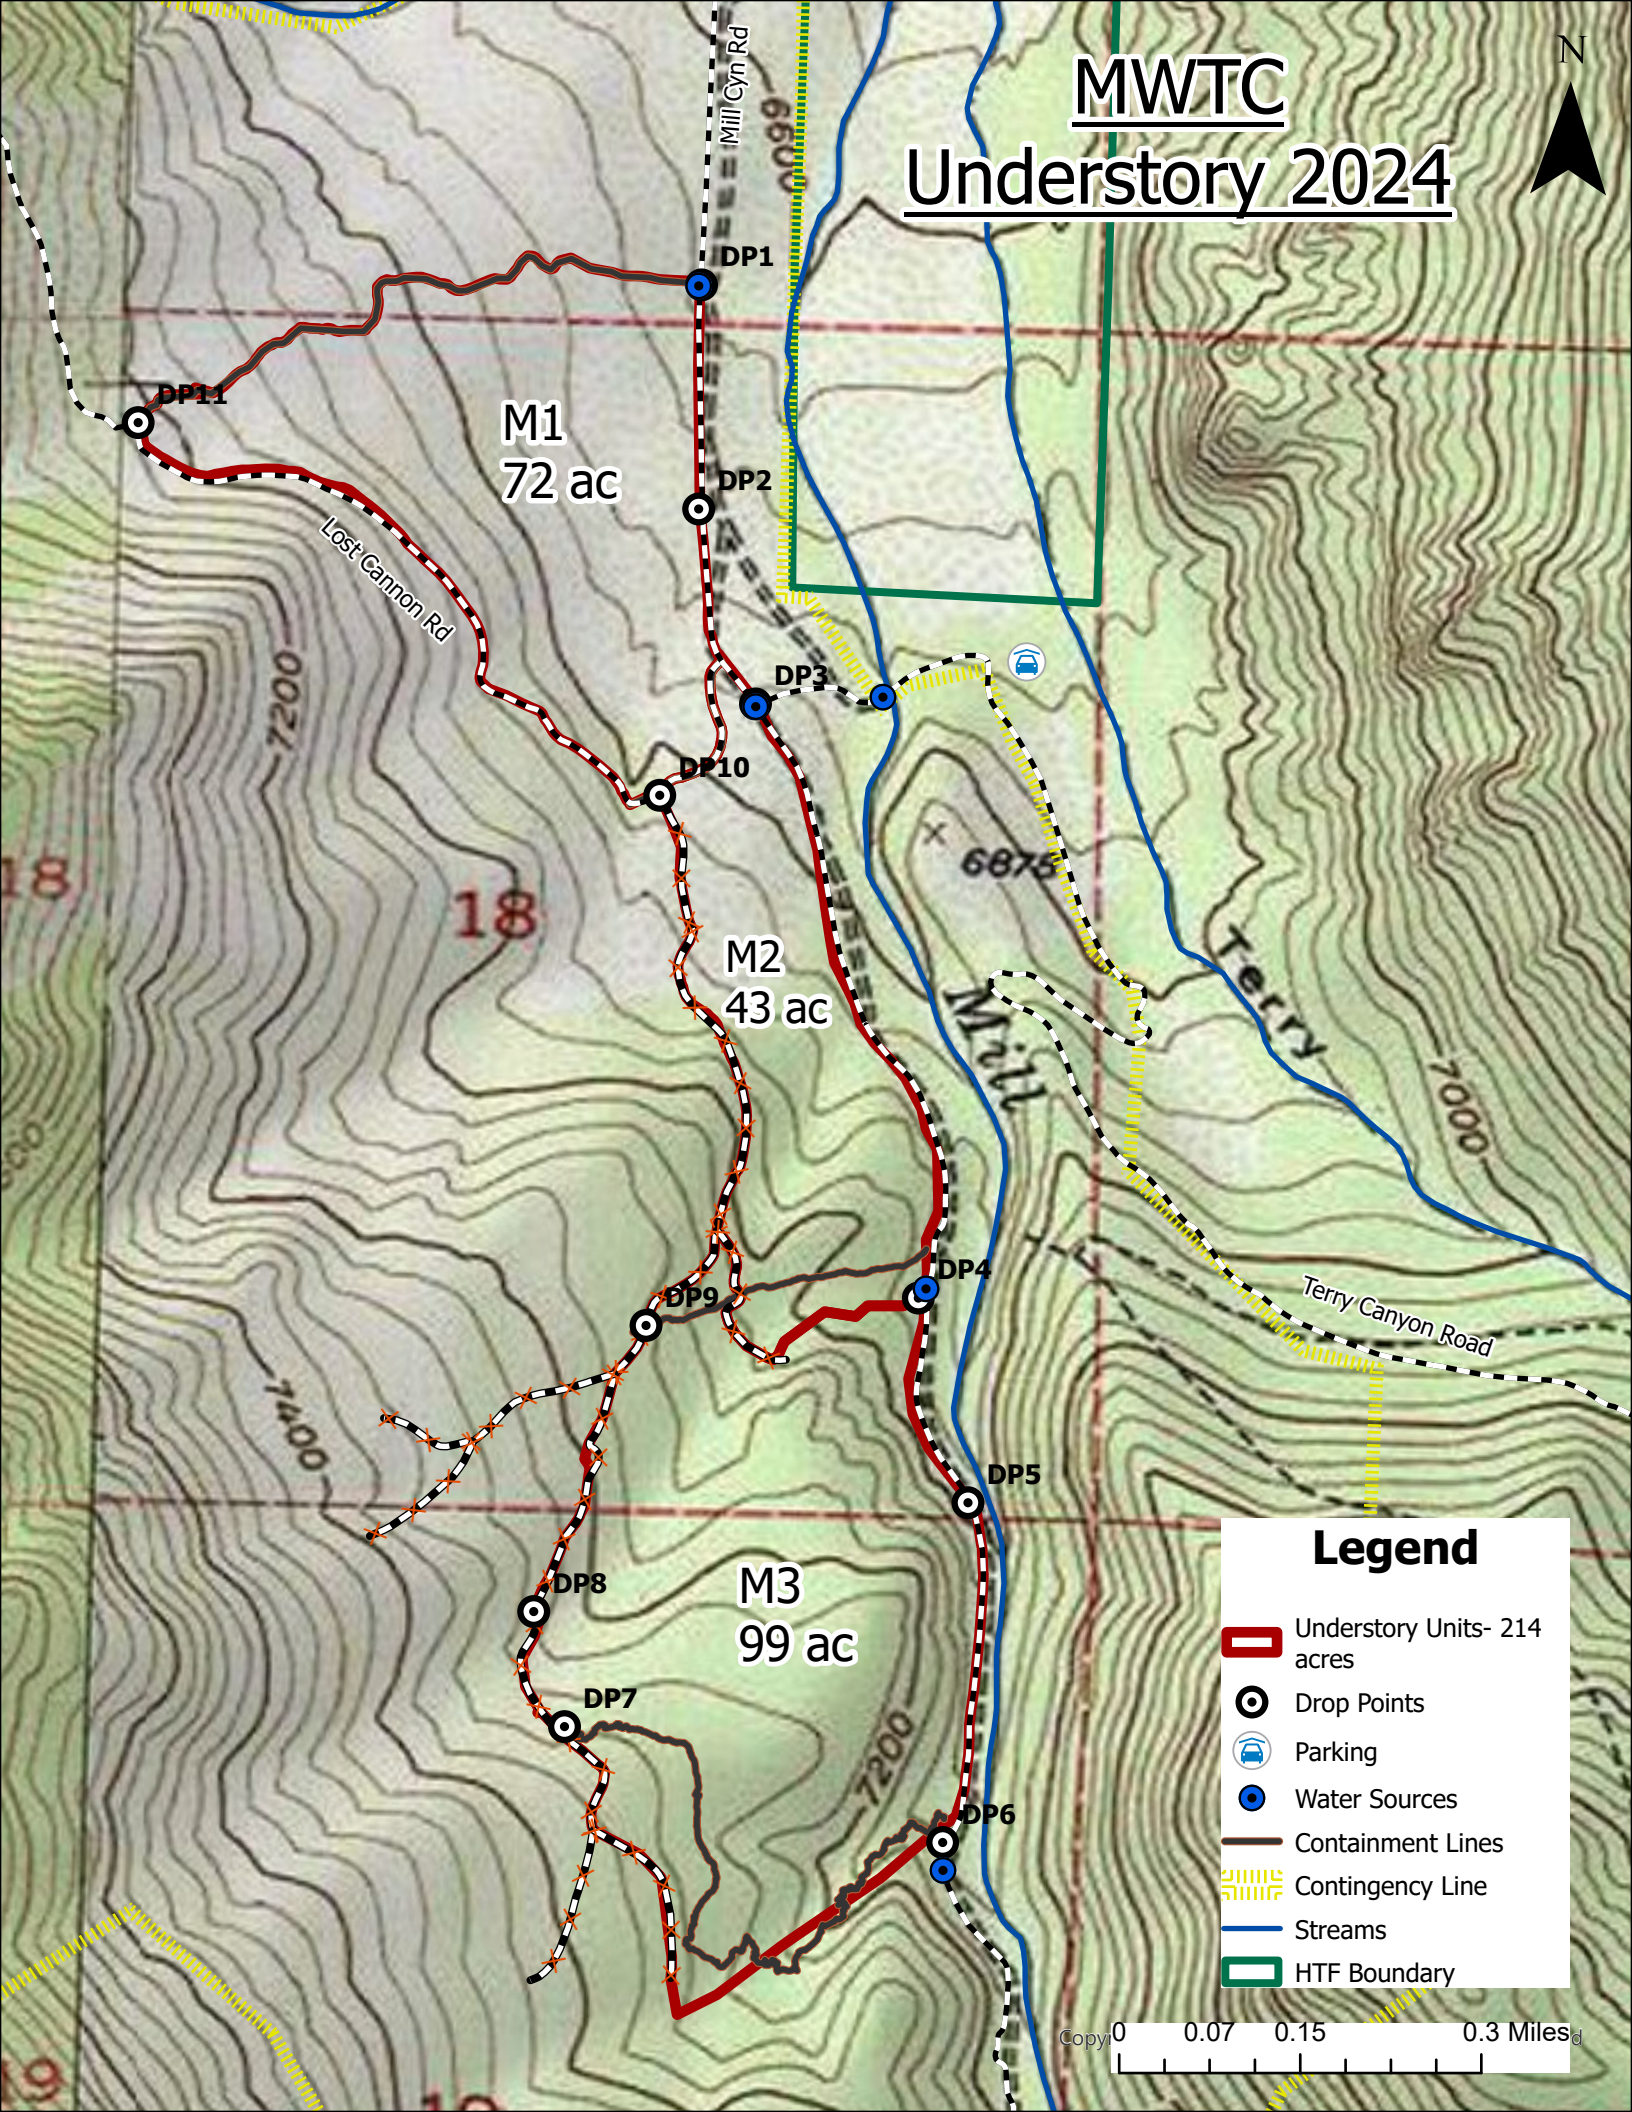

MWTC Understory 2024

M1
72 ac

M2
43 ac

M3
99 ac

Legend

- Understory Units- 214 acres
- Drop Points
- Parking
- Water Sources
- Containment Lines
- Contingency Line
- Streams
- HTF Boundary