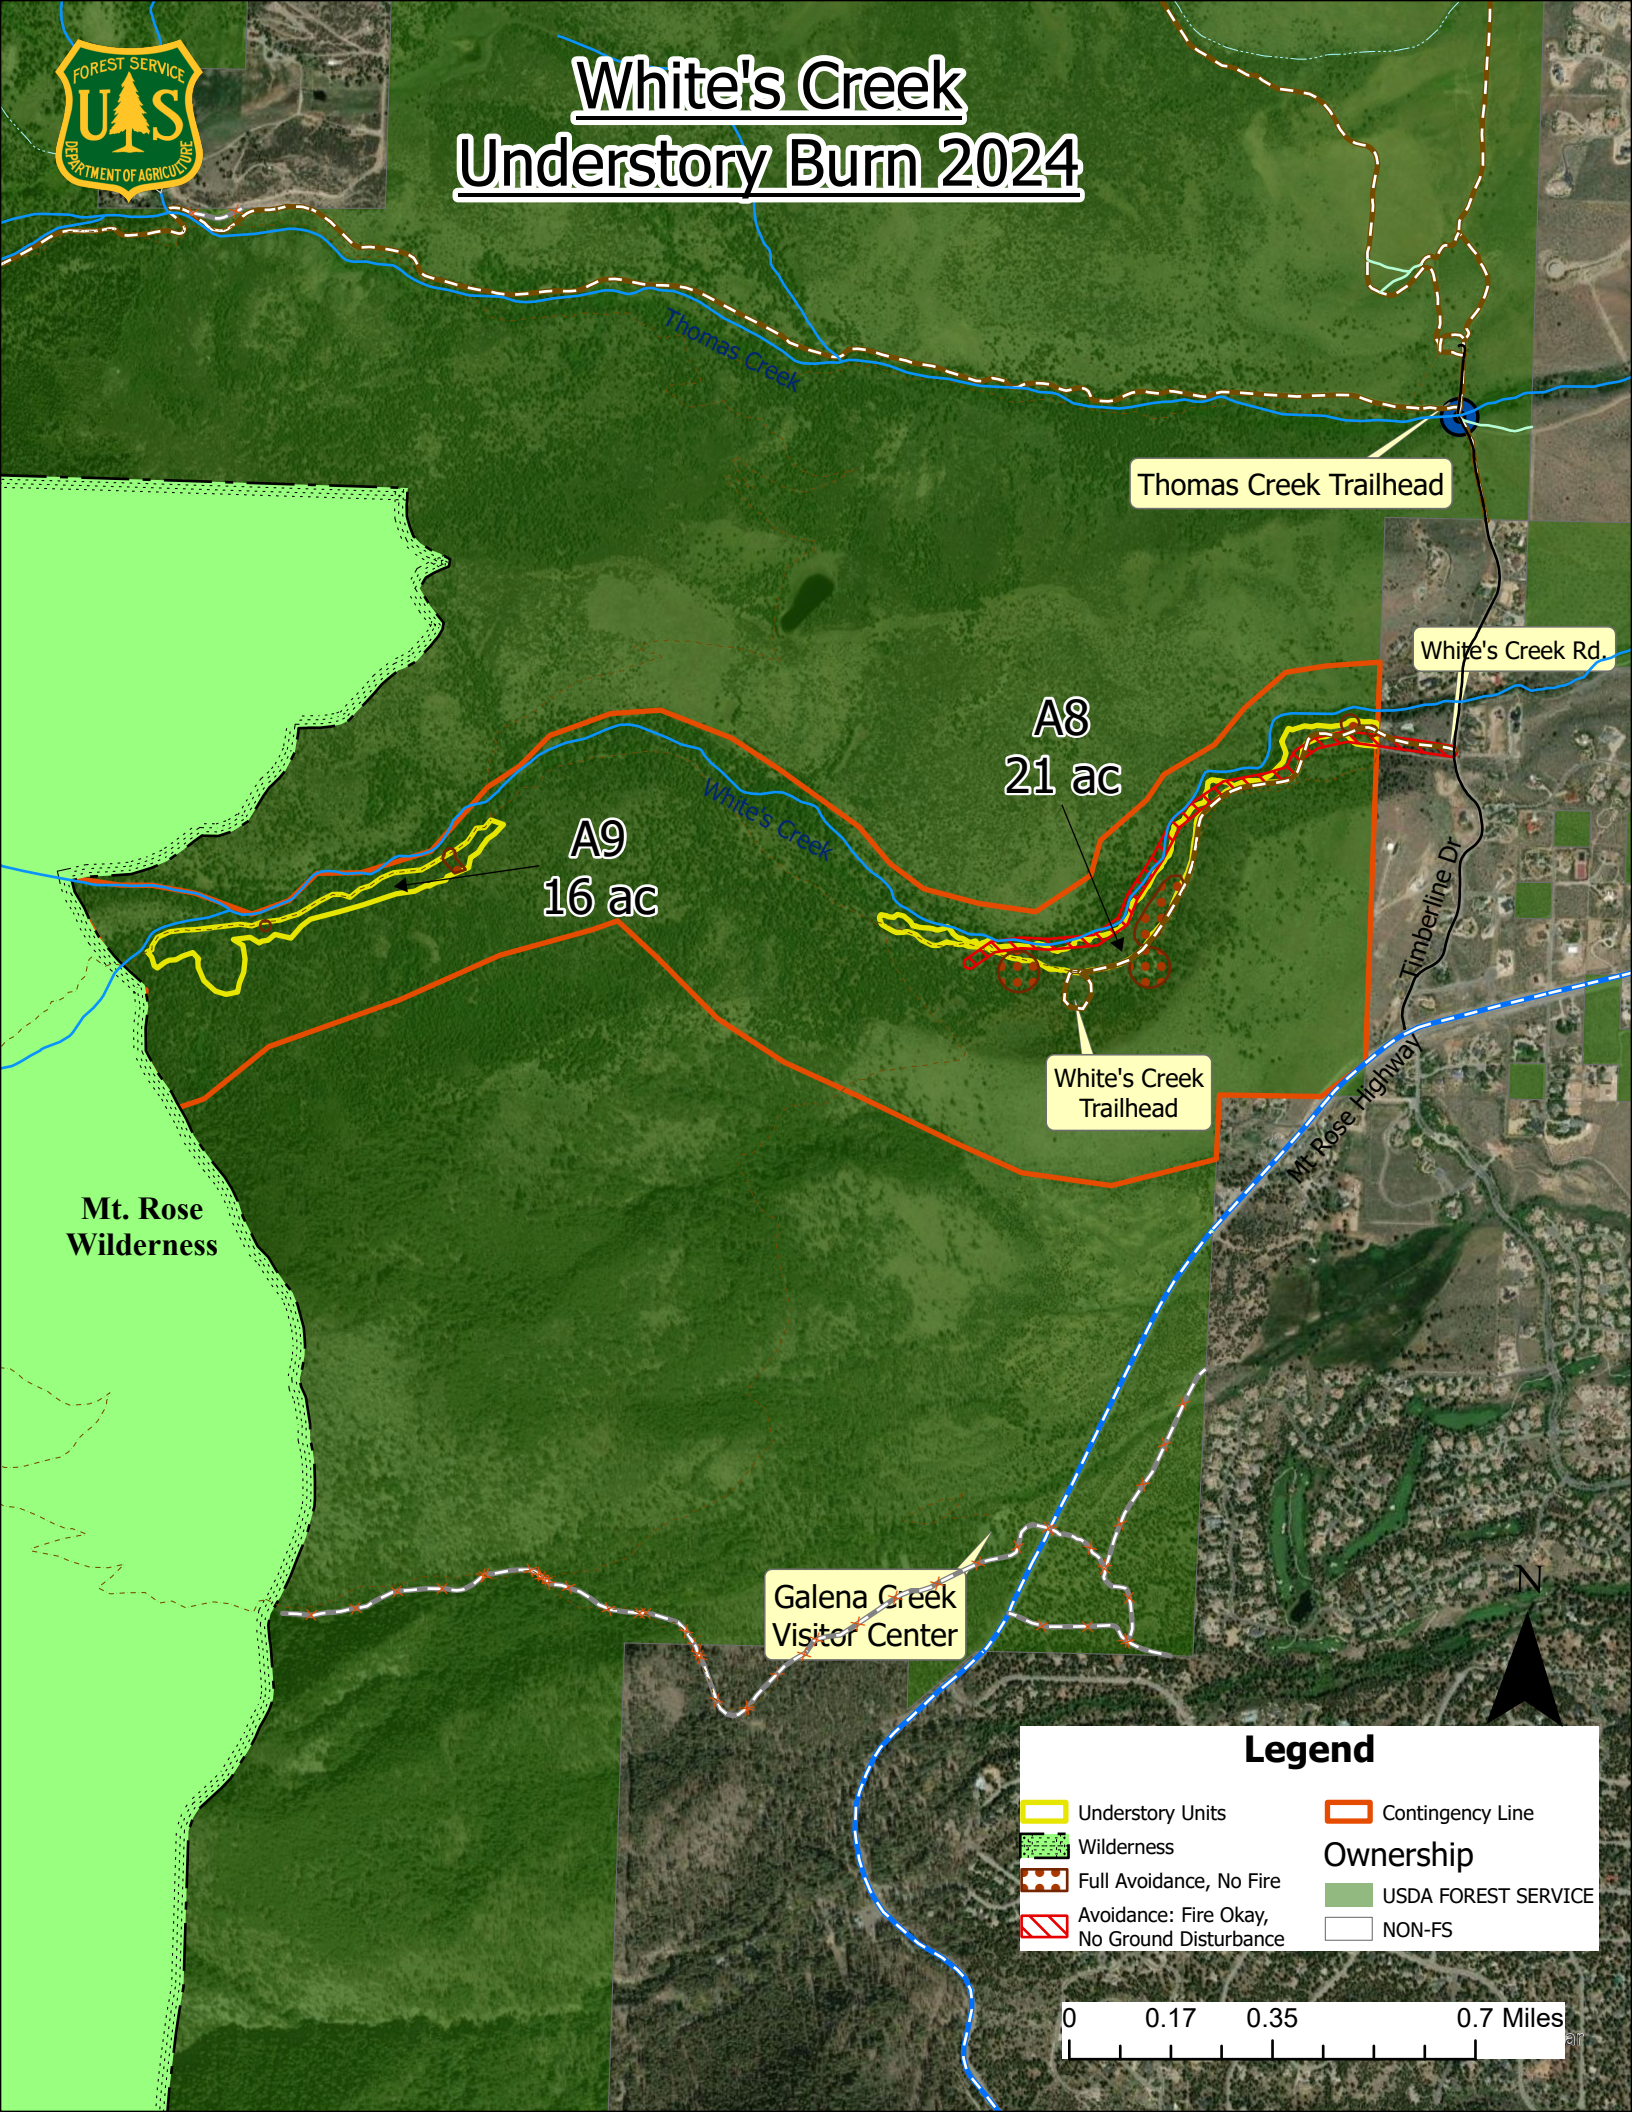

# White's Creek Understory Burn 2024

A9  
16 ac

A8  
21 ac

Thomas Creek Trailhead

White's Creek Rd.

Timberline Dr

White's Creek Trailhead

Mt. Rose Highway

Mt. Rose Wilderness

Galena Creek Visitor Center

**Legend**

Understory Units	Contingency Line
Wilderness	<b>Ownership</b>
Full Avoidance, No Fire	USDA FOREST SERVICE
Avoidance: Fire Okay, No Ground Disturbance	NON-FS