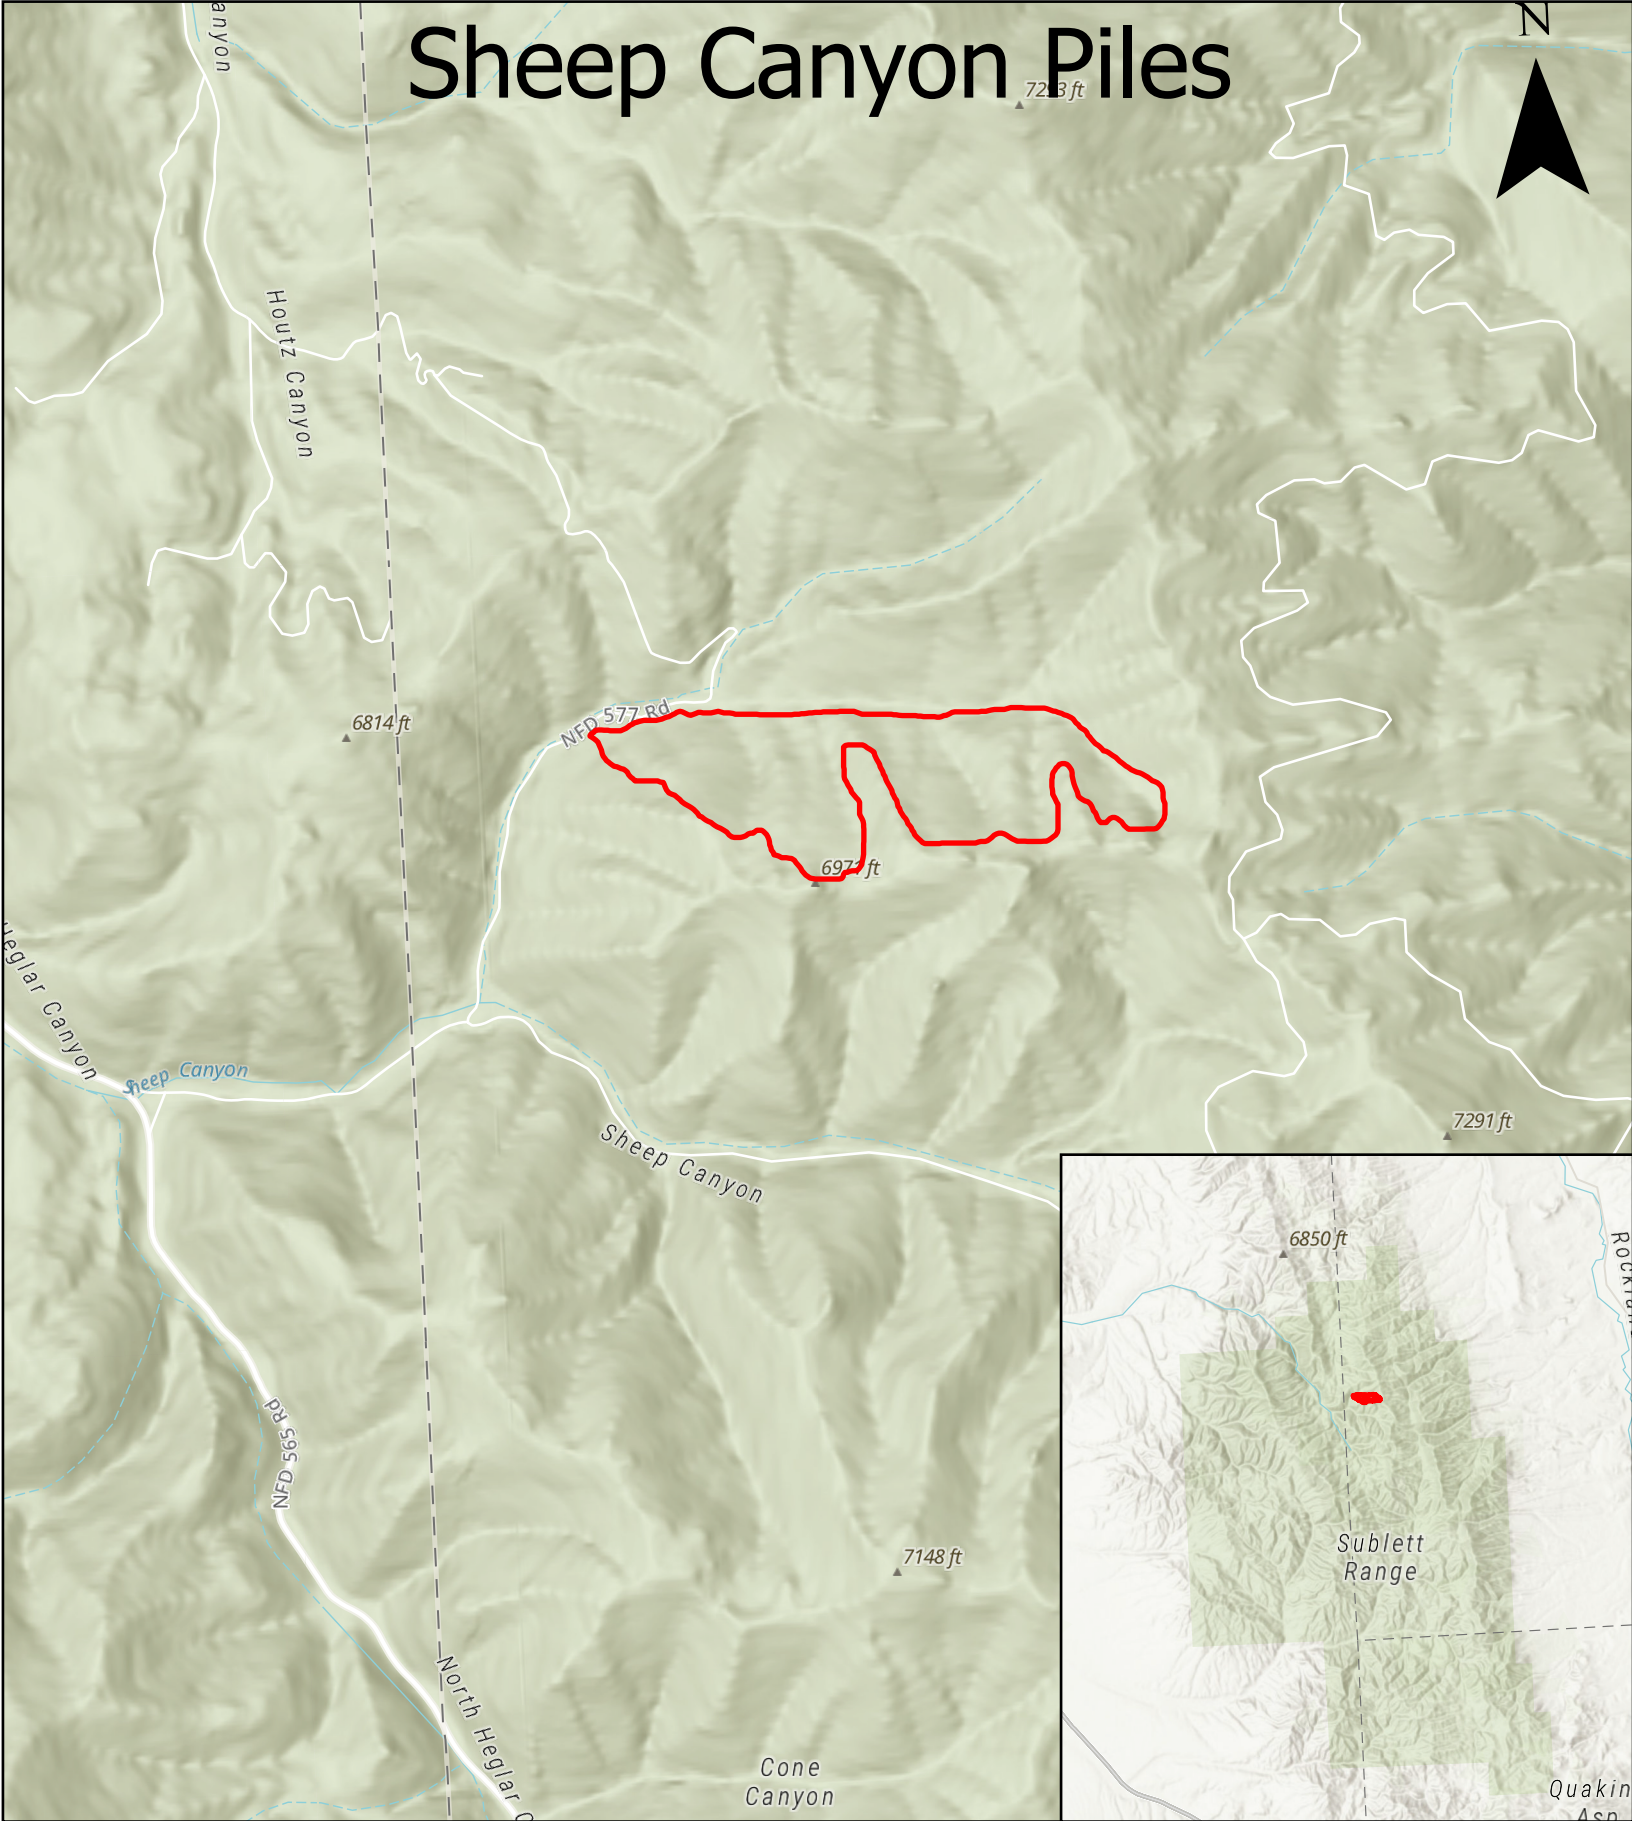

# Sheep Canyon Piles

## Legend

 SheepCanyonUnit

0 0.13 0.25 0.5 Miles