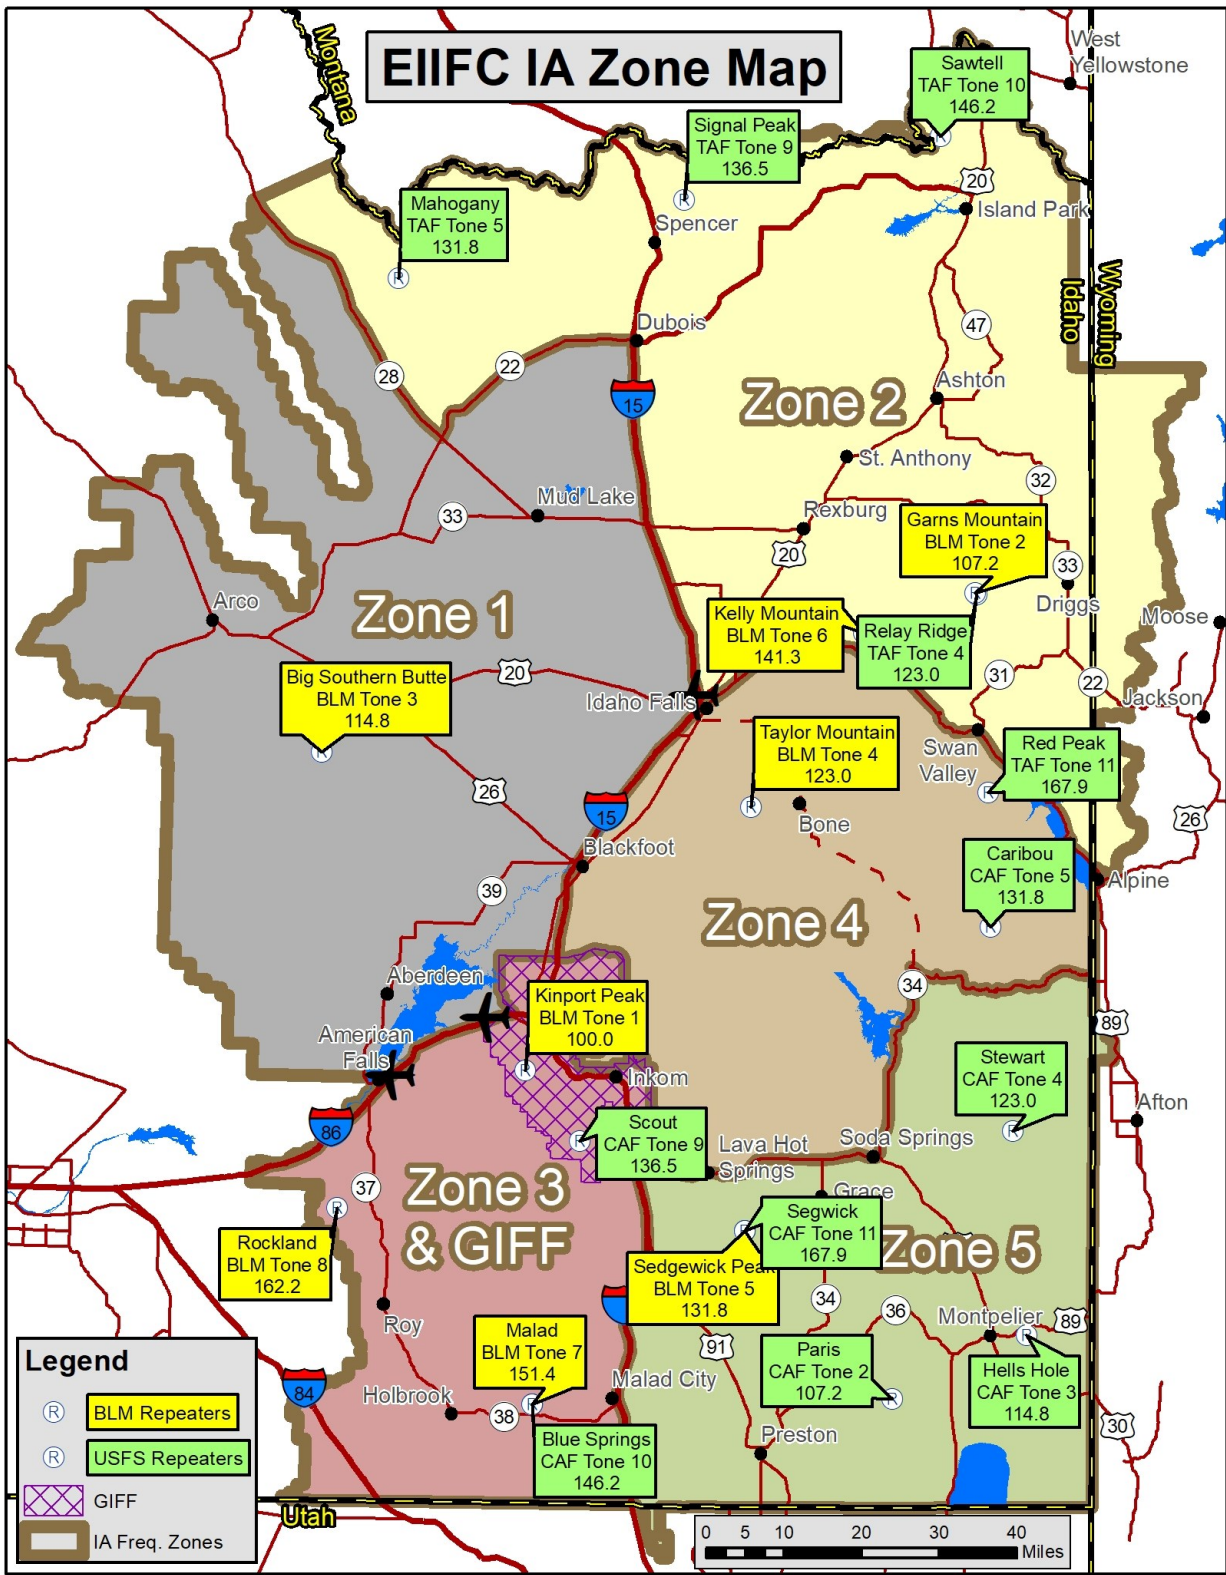

# EIIFC IA Zone Map

**Legend**

- Ⓡ BLM Repeaters
- Ⓡ USFS Repeaters
- ⊠ GIFF
- ▭ IA Freq. Zones

2022

# KNG Radio Tone Pick List

	Repeater Name	Tone
Zone 1	FS-Mahogany	131.8
	BLM-Big Butte	114.8
Zone 2	FS-Relay	123.0
	FS-Signal	136.5
	FS-Sawtell	146.2
	FS-Mahogany	131.8
	BLM-Garnes	107.2
	BLM-Kelly Mountain	141.3
Zone 3 & GIFF	FS-Blue Springs	146.2
	FS-Scout	136.5
	BLM-Kinport	100.0
	BLM-Malad	151.4
	BLM-Rockland	162.2
Zone 4	FS-Red Peak	167.9
	FS-Caribou	131.8
	FS-Sedgewick	167.9
	BLM-Taylor	123.0
	BLM-Big Butte	114.8
	BLM-Sedgewick	131.8
Zone 5	FS-Paris	107.2
	FS-Hell Hole	114.8
	FS-Stewart	123.0
	FS-Sedgewick	167.9
	BLM-Sedgewick	131.8
All Zones	EMS 2	156.7
	BLM Portable Fire Repeater	167.9
	FS South SOA Repeater	136.5