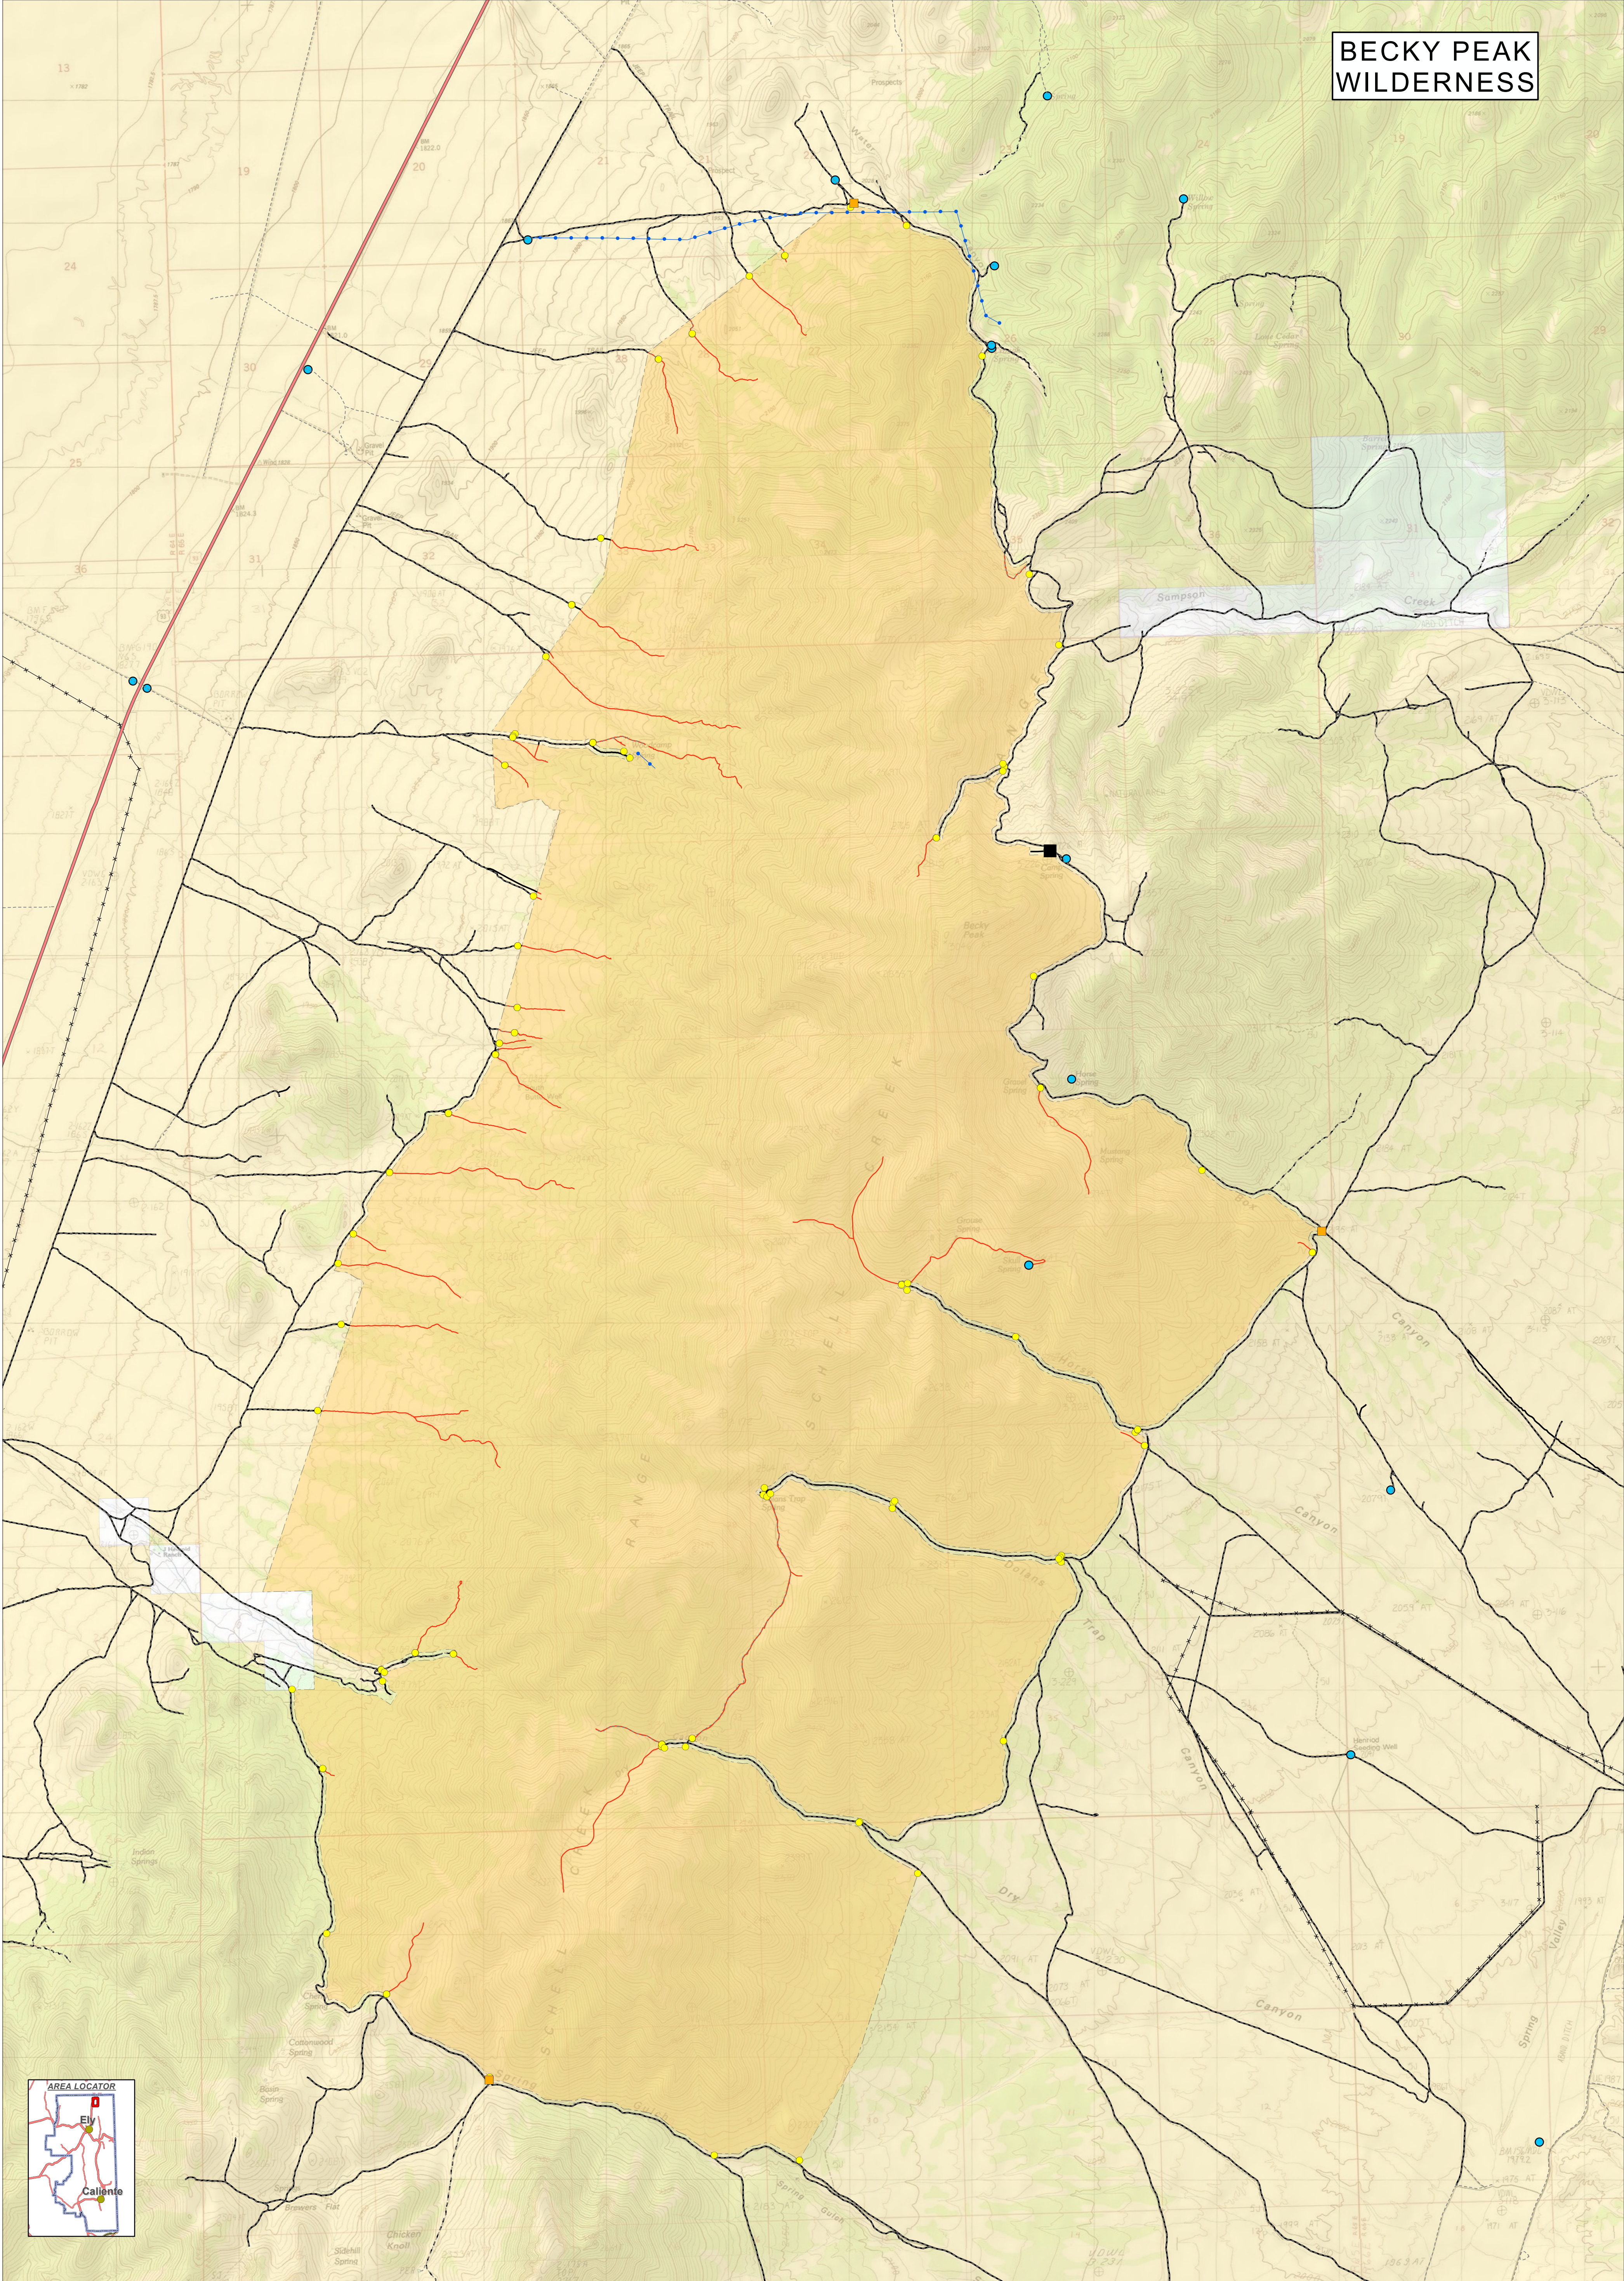

# BECKY PEAK WILDERNESS

**Legend**

Wilderness Boundary Signs	Key/Directional	BLM Wilderness
US Highway	Kiosk	BLM
4WD or better	Range Developments	Private
ATV Route	Water	
Closed Route	pipeline	
	fence	

No warranty is made by the Bureau of Land Management as to the accuracy, reliability, or completeness of these data for individual use or aggregate use with other data. Original data were compiled from various sources. This information may not meet National Map Accuracy Standards. This product was developed through digital means and may be updated without notification.

Map Produced by: EYDO Wilderness Staff  
Date: 12/30/2014