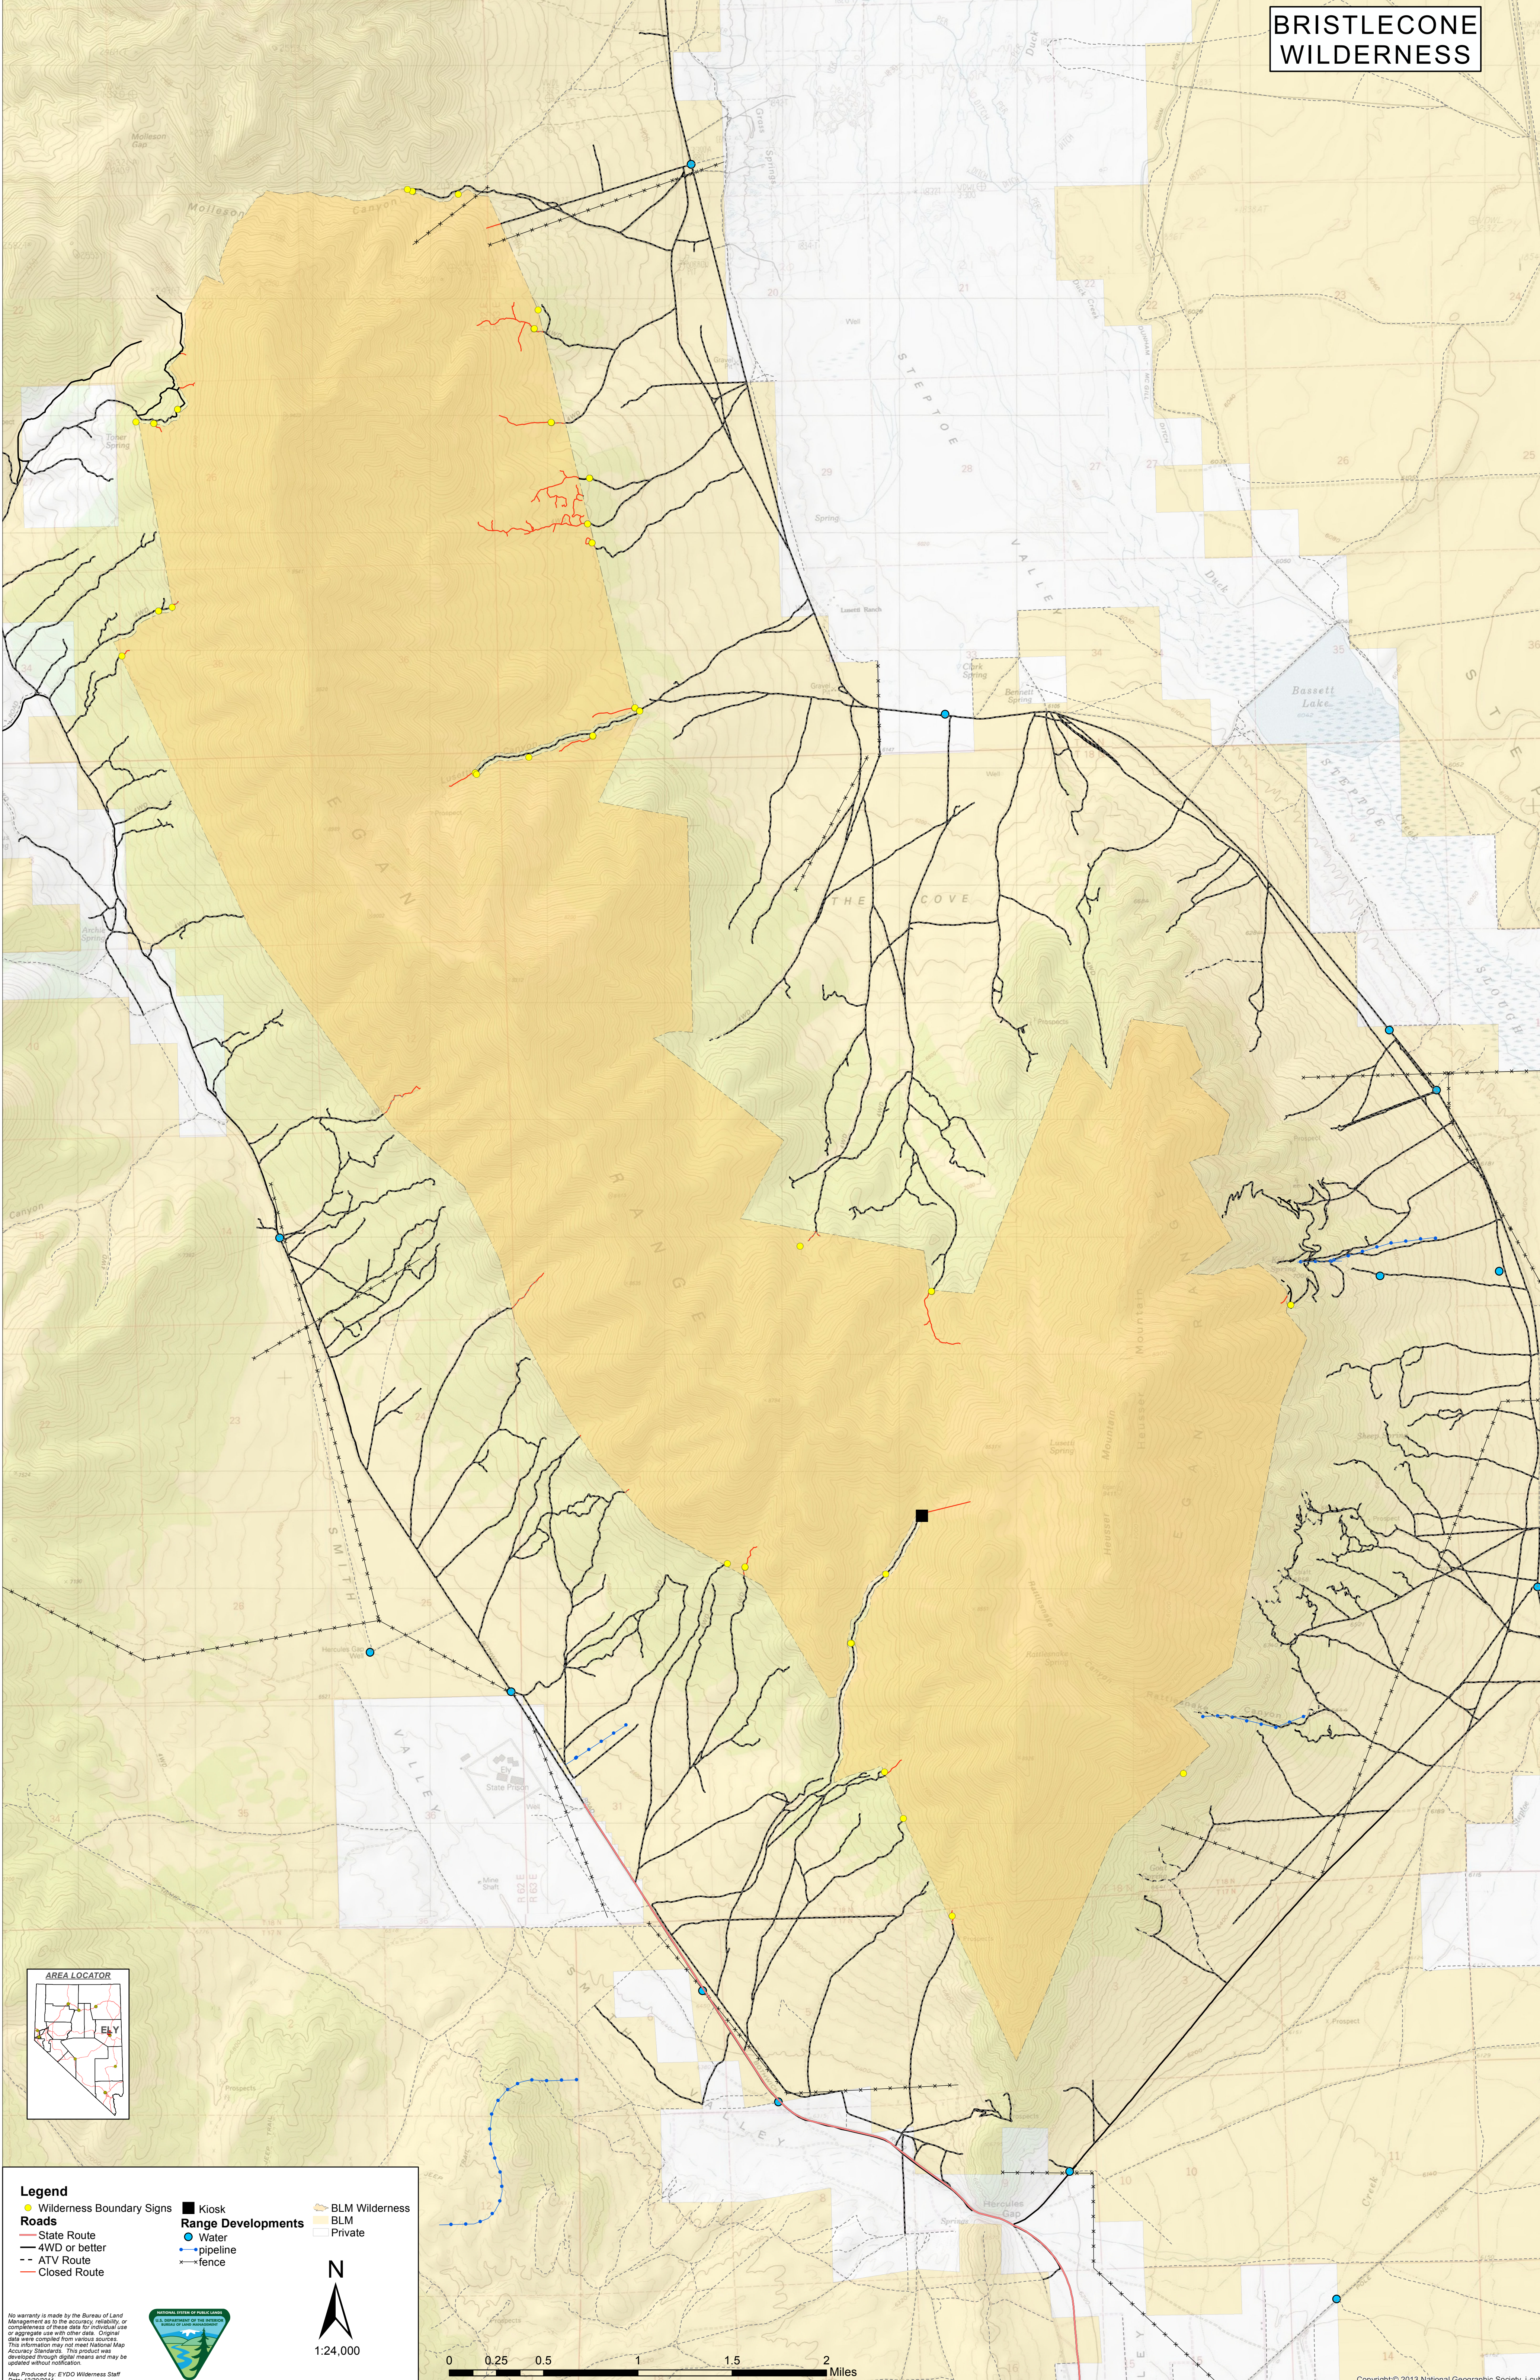

BRISTLECONE WILDERNESS

Legend

- Wilderness Boundary Signs
- Kiosk
- State Route
- 4WD or better
- - - ATV Route
- - - Closed Route
- Water
- pipeline
- × fence
- Range Developments
- BLM Wilderness
- BLM
- Private

No warranty is made by the Bureau of Land Management as to the accuracy, reliability, or completeness of these data for individual use or aggregate use with other data. Original data were compiled from various sources. This information may not meet National Map Accuracy Standards. This product was developed through digital means and may be updated without notification.

Map Produced by: EYDO Wilderness Staff
Date: 12/30/2014