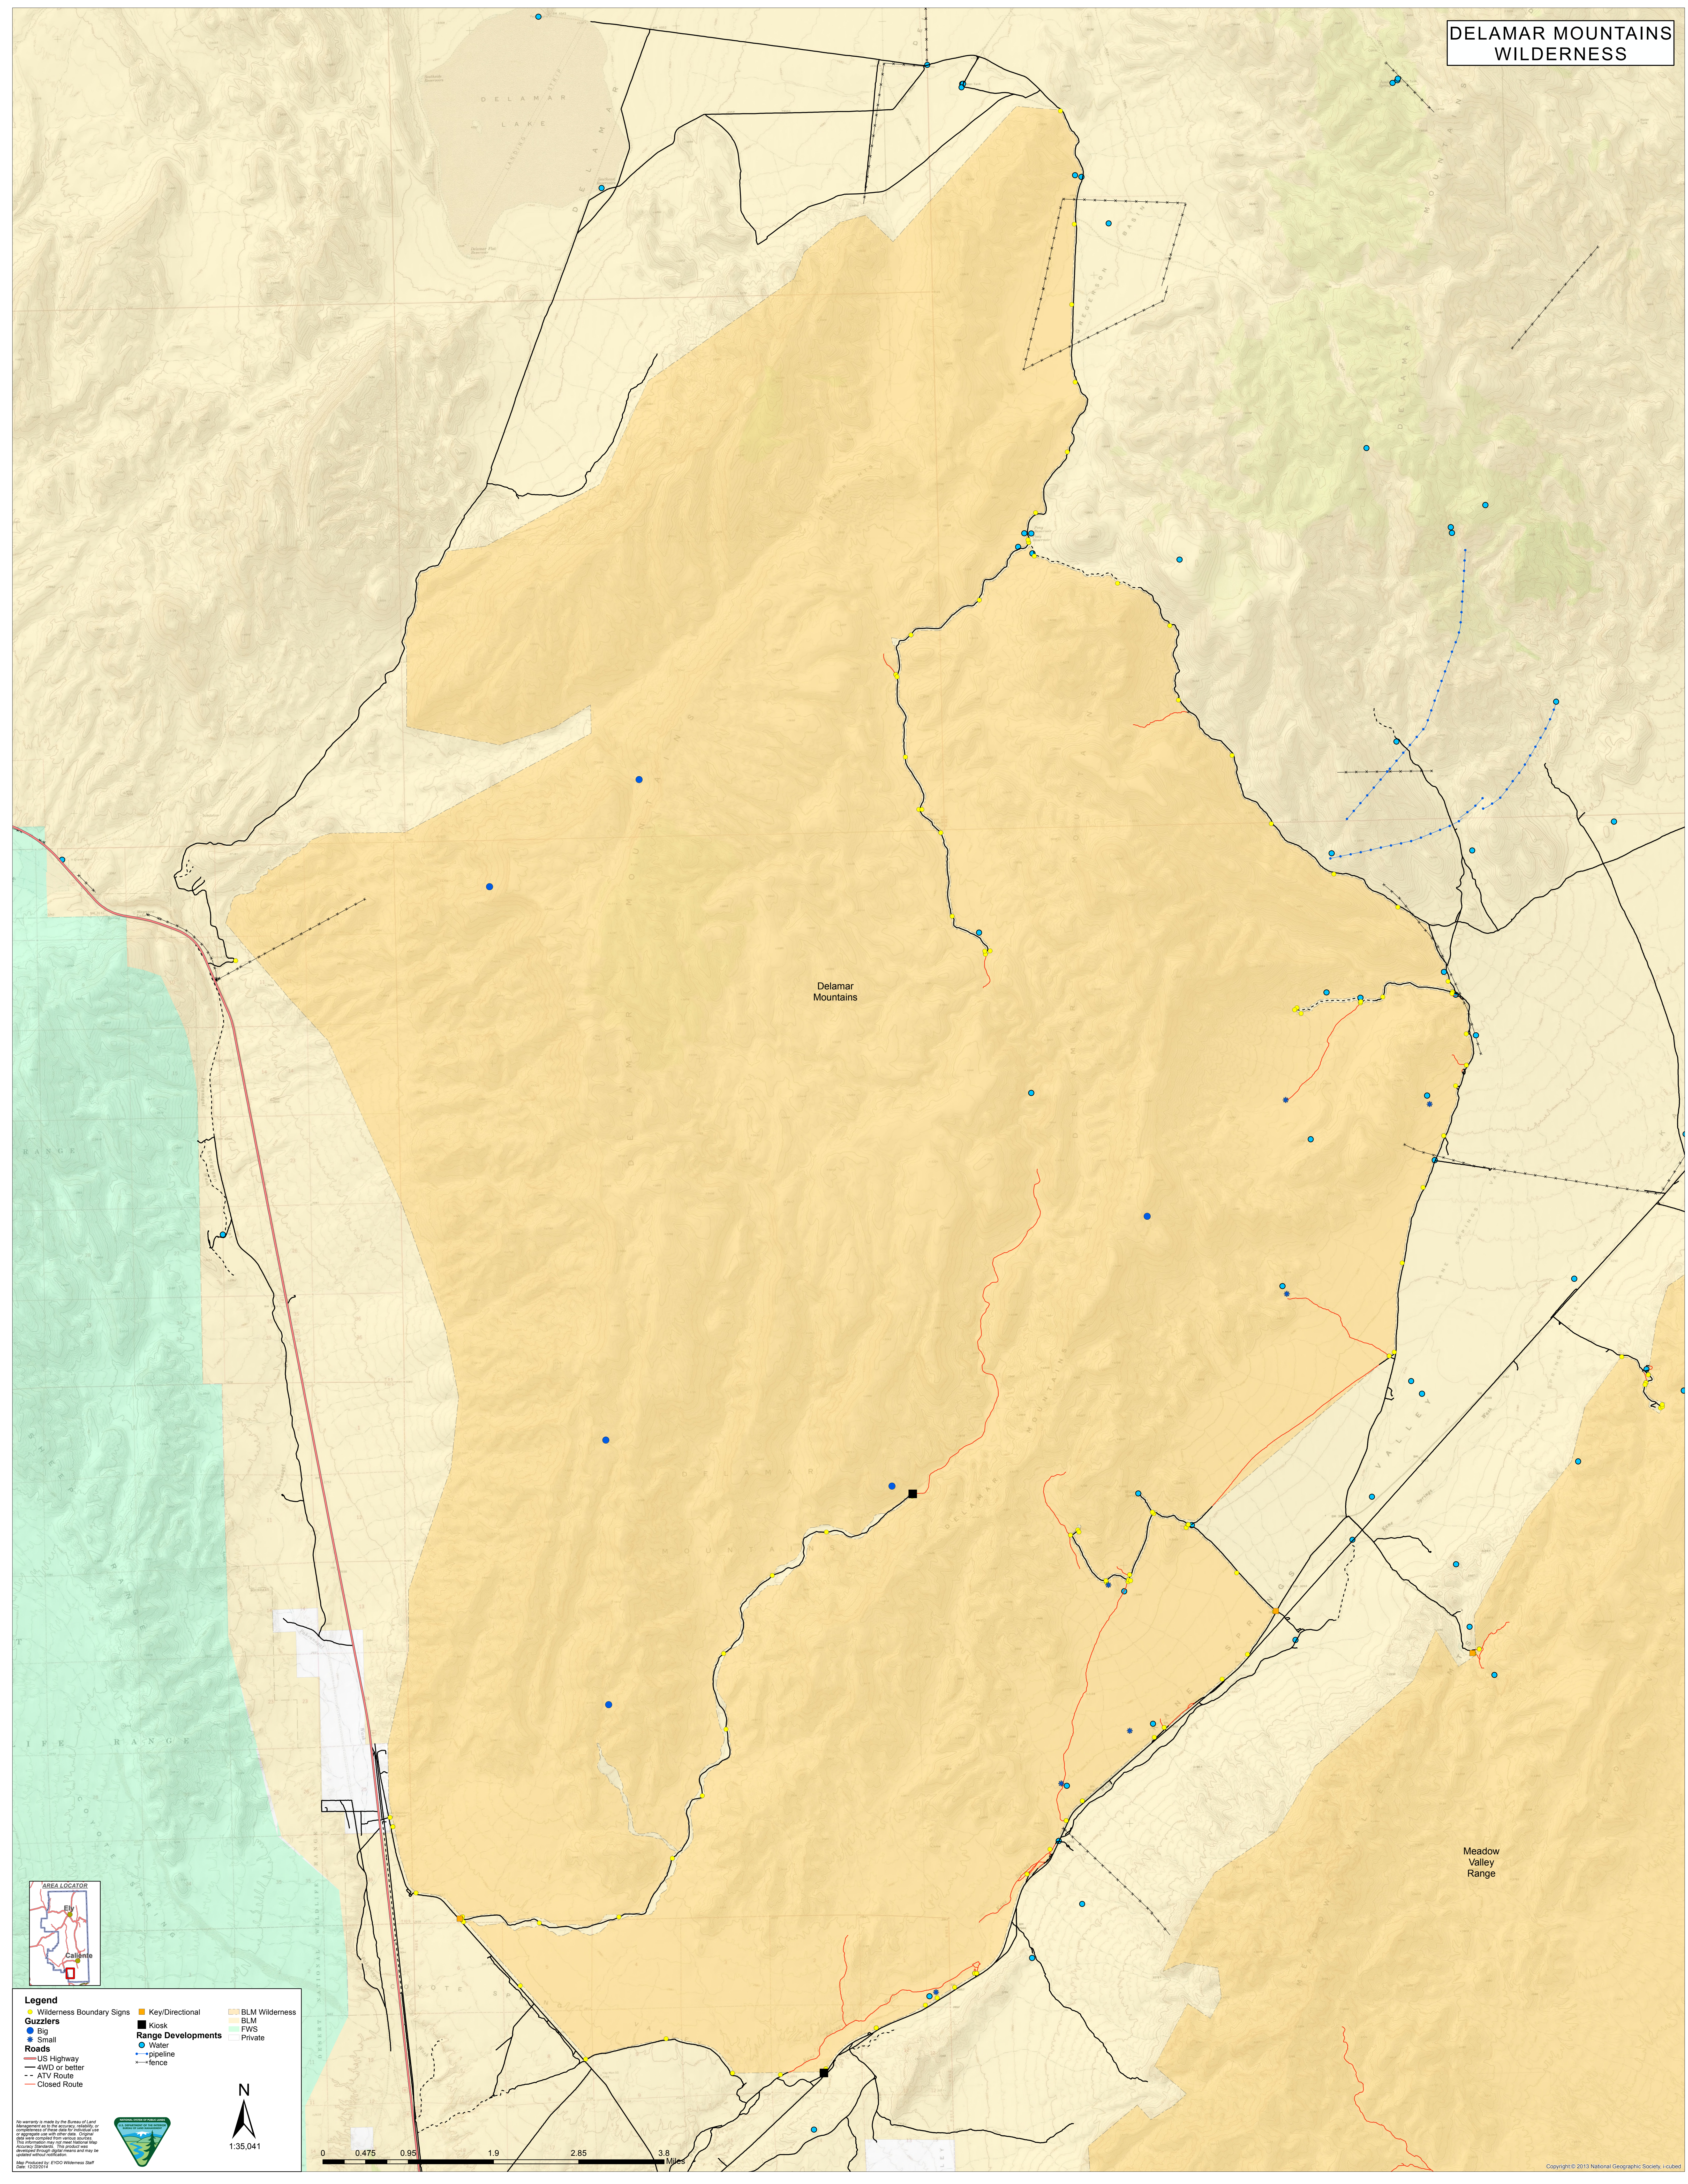

DELAMAR MOUNTAINS WILDERNESS

1. **Legend**
2. Wilderness Boundary Signs
   - Guzzlers
     - Big
     - Small
   - Roads
     - US Highway
     - 4WD or better
     - ATV Route
     - Closed Route
   - Key/Directional
   - Kiosk
   - Range Developments
   - Water
   - pipeline
   - fence
   - BLM Wilderness
   - BLM
   - FWS
   - Private

1:35,041