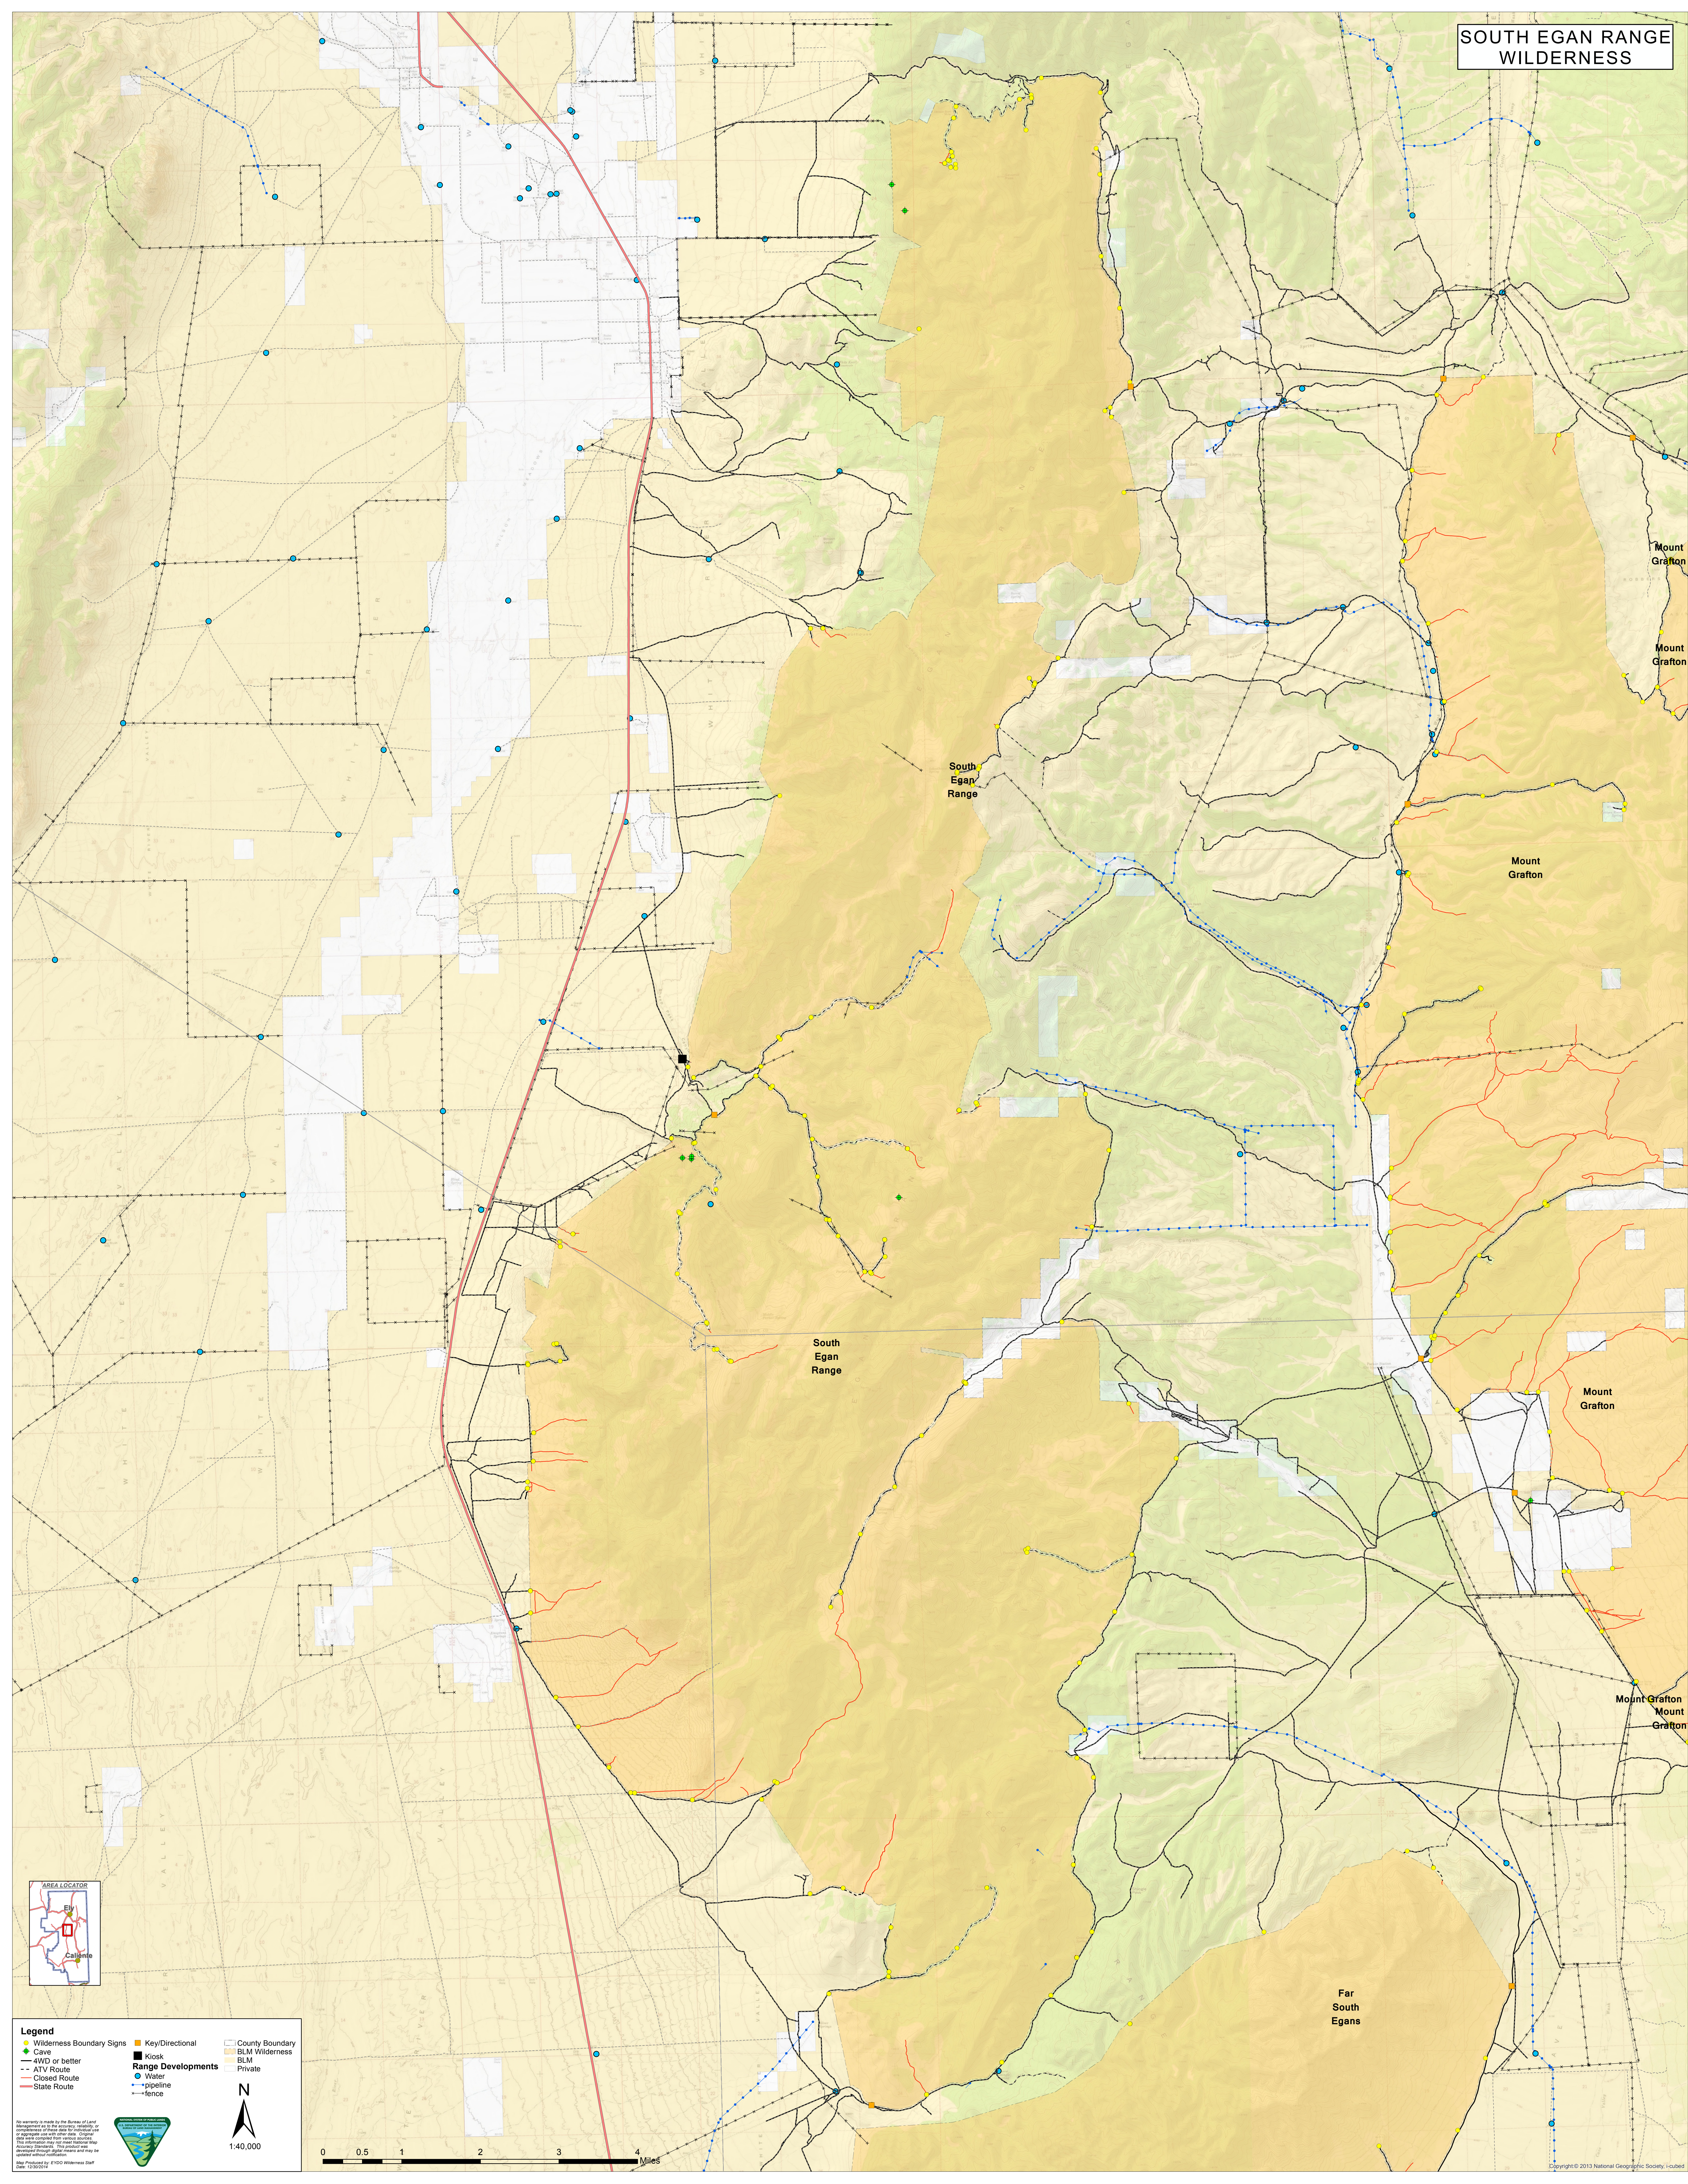

**SOUTH EGAN RANGE
WILDERNESS**

Legend

- Wilderness Boundary Signs
- ◆ Cave
- AWD or better
- ATV Route
- Closed Route
- State Route
- Key/Directional
- Kiosk
- Range Developments
- Water
- pipeline
- fence
- County Boundary
- BLM Wilderness
- BLM
- Private

Map Produced by: EPO Wilderness Staff
Date: 10/2013

1:40,000