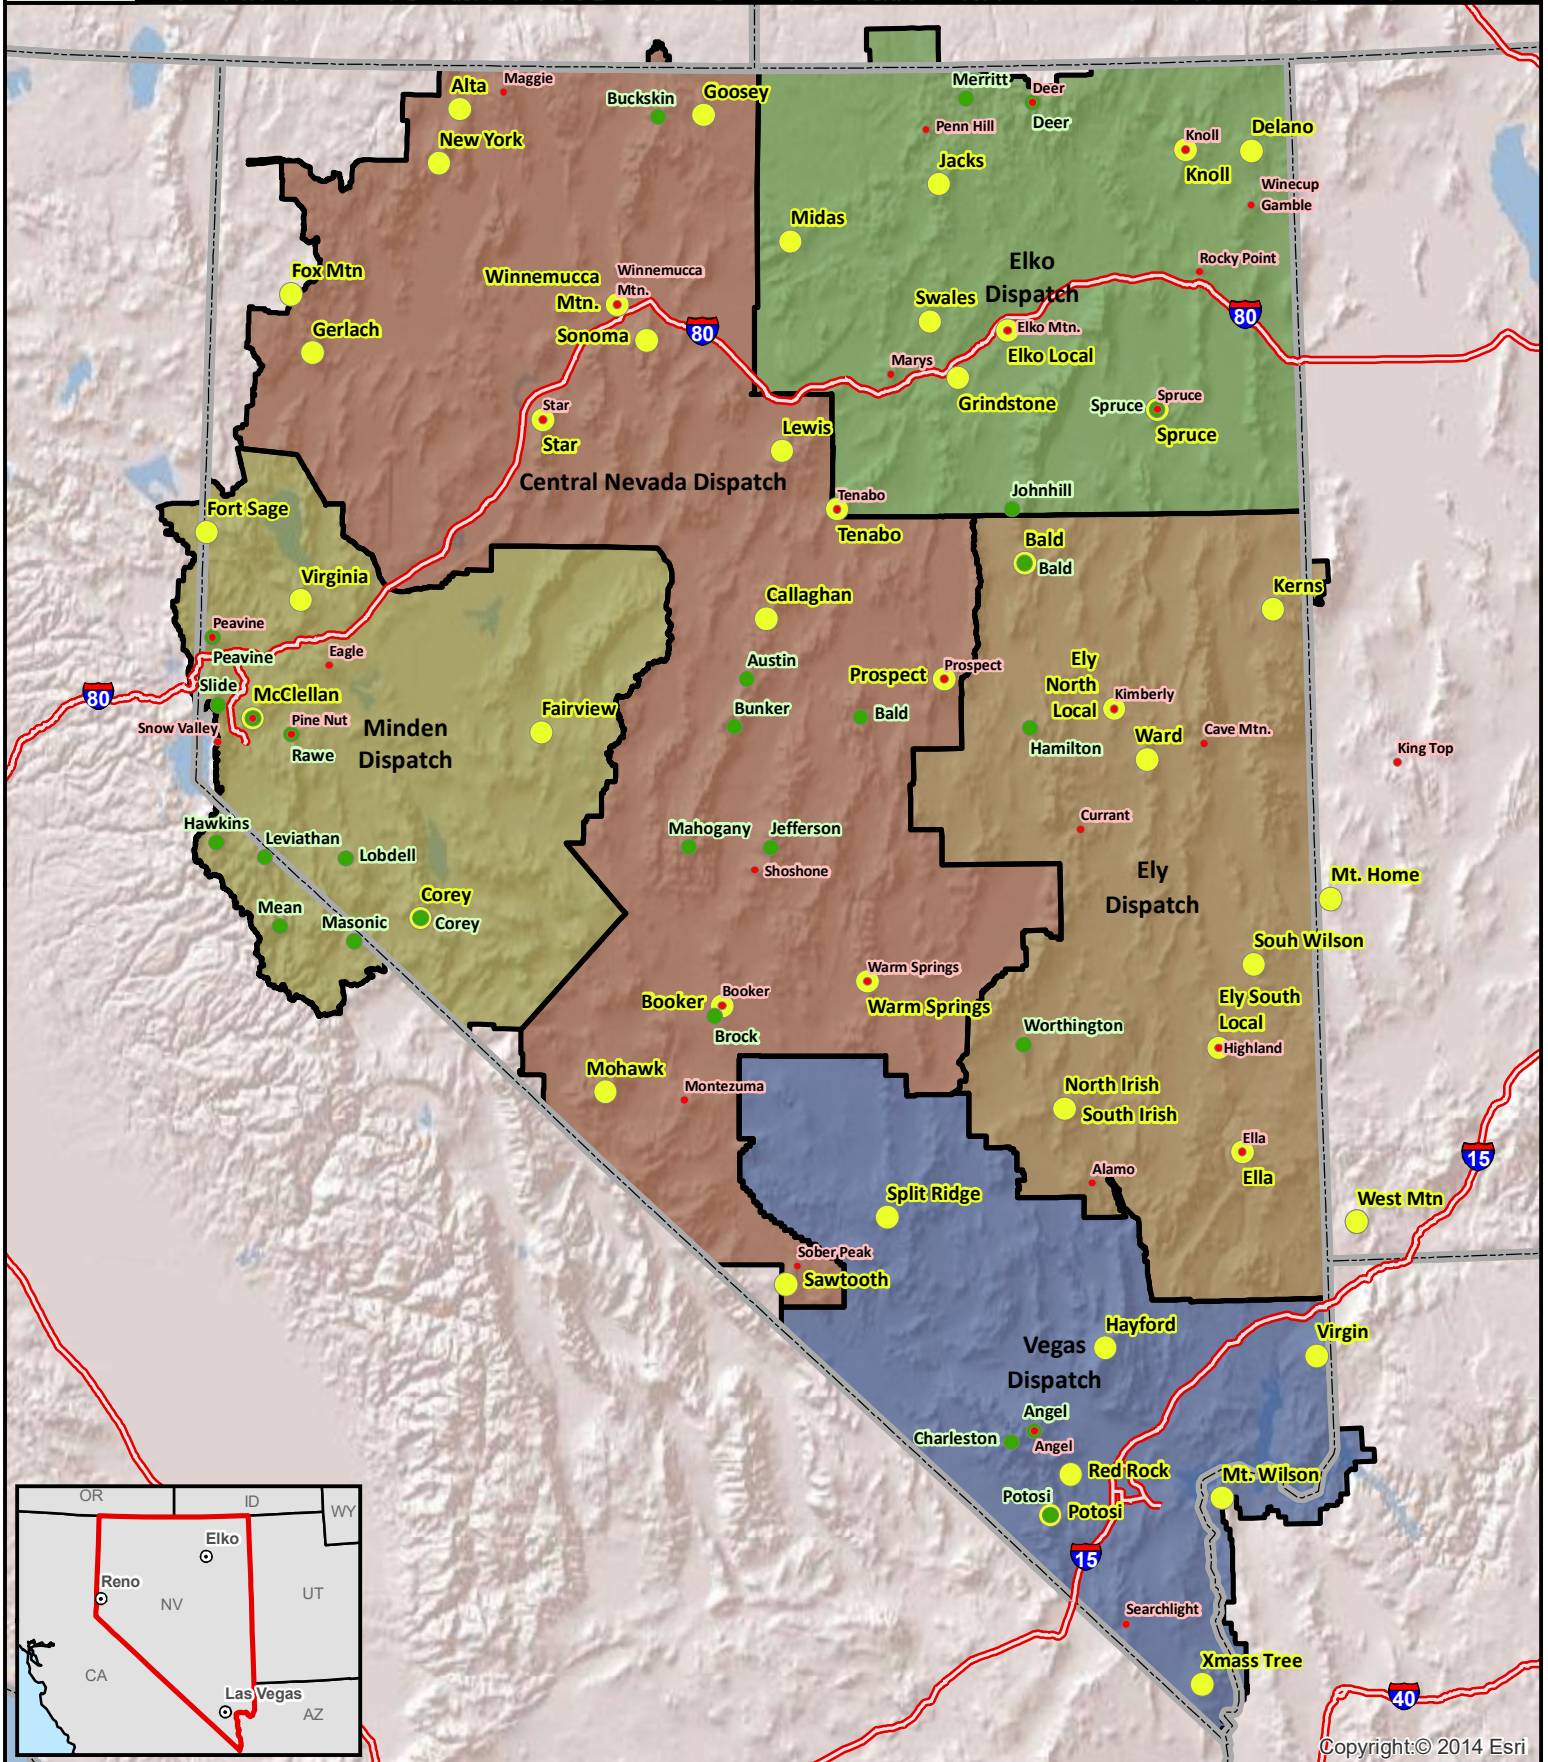

Nevada Repeater Locations

NV-BLM, NV-HTF and NDF

Nevada Fire & Aviation
Bureau of Land Management
U.S. Department of the Interior

Copyright:© 2014 Esri

Date: 2019-04-15
No Warranty is made by the Bureau of Land Management as to the accuracy, reliability, or completeness of these data for individual use or aggregate use with other data.

Agency • NDF • USFS • BLM

NORTH
1:3,489,310