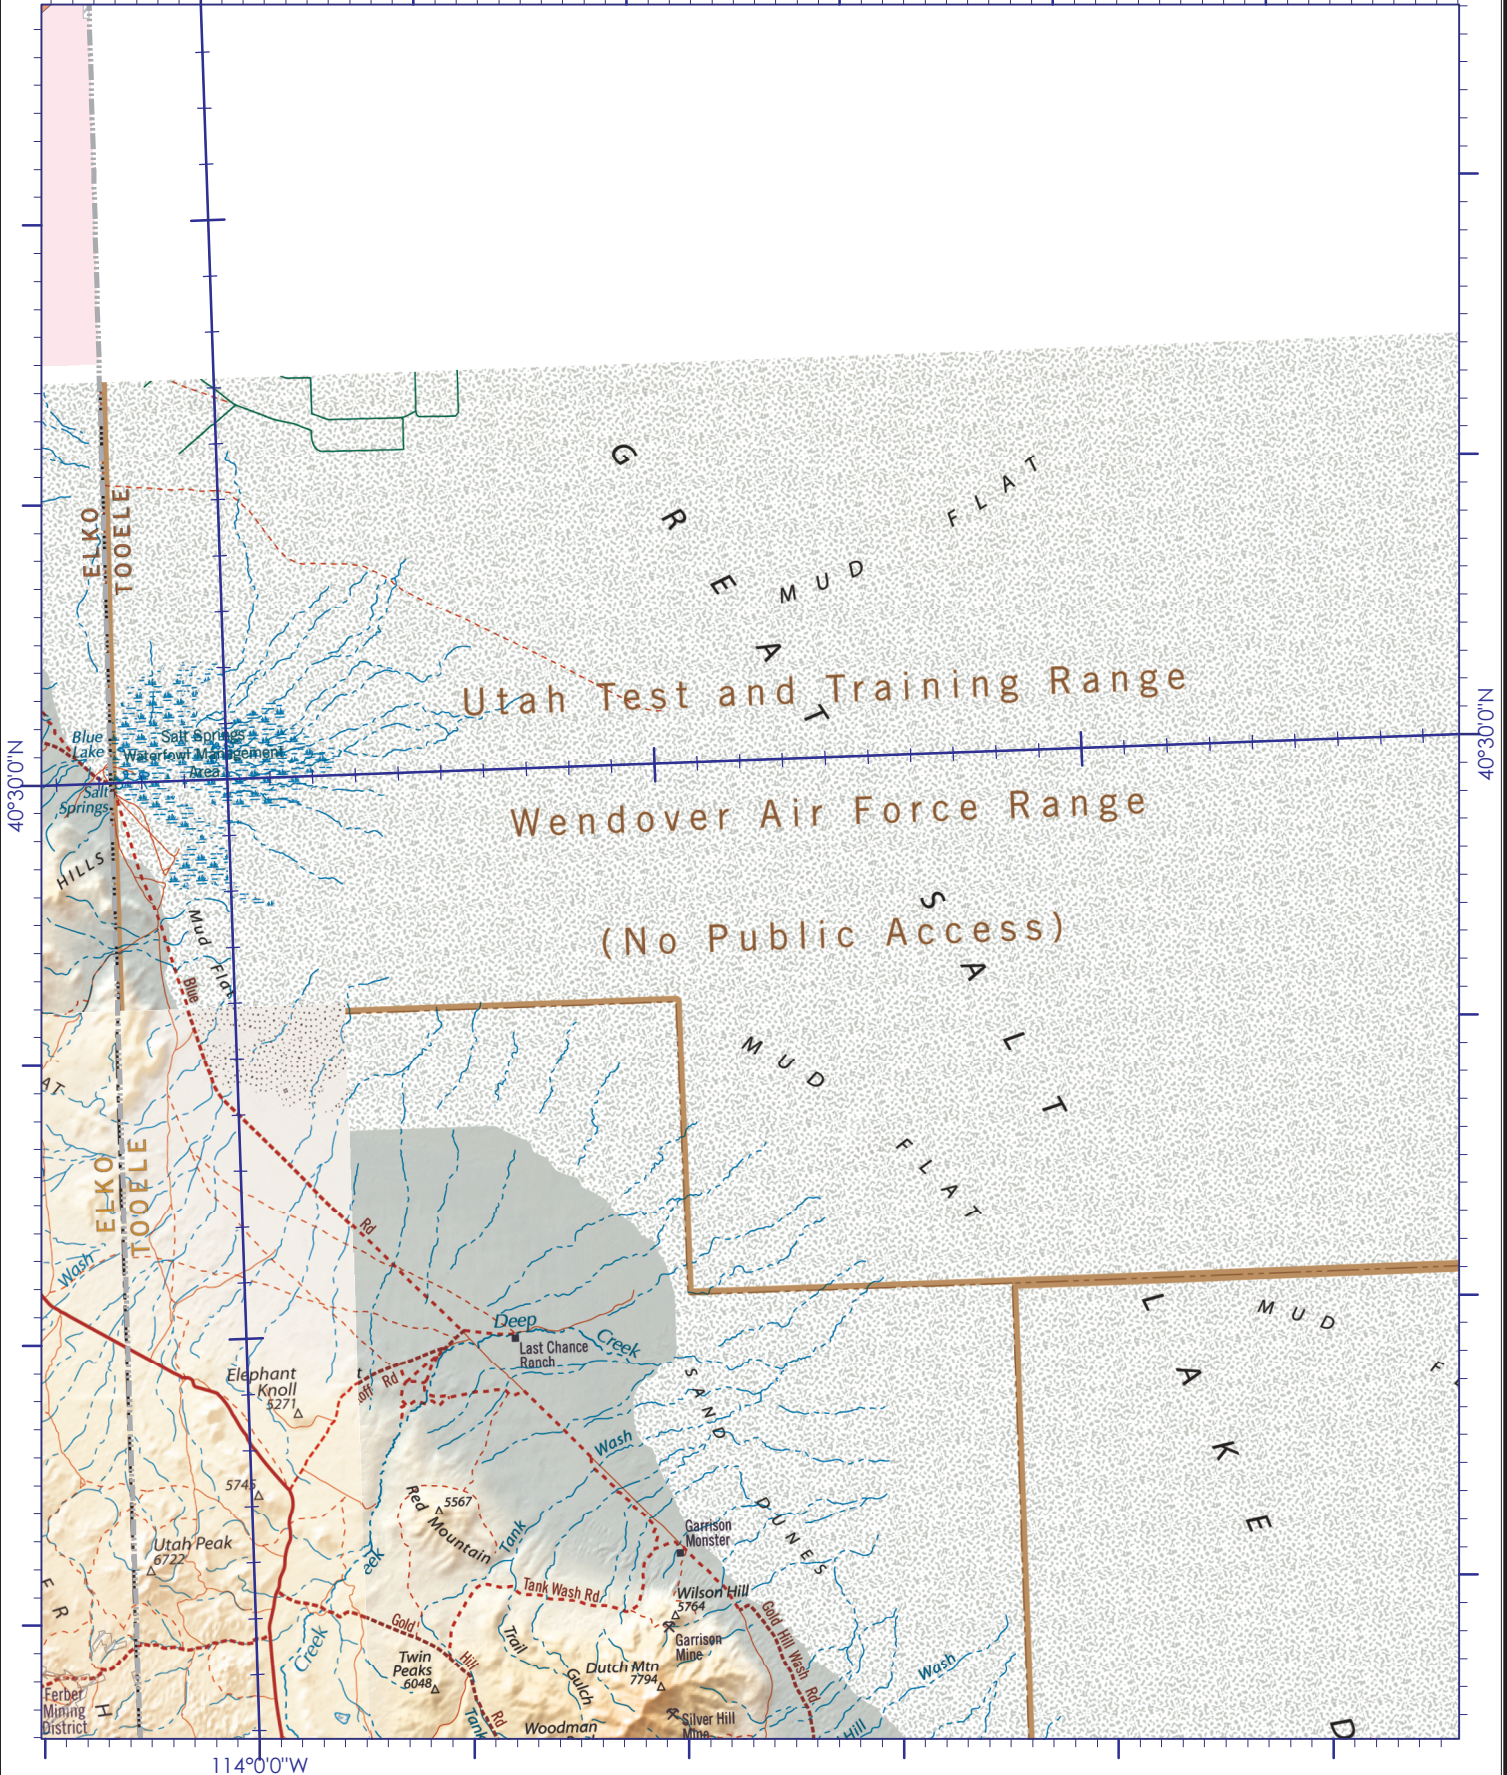

114°0'0"W

40°30'0"N

40°30'0"N

114°0'0"W

Scale
1:250,000

Quadrangle A5
Page 11

Map prepared by Kyle Ford
2013

Map coordinates are projected in UTM, Zone 11, according to the North American Datum of 1983. Latitude and Longitude grid ticks are shown in blue.

NORTH