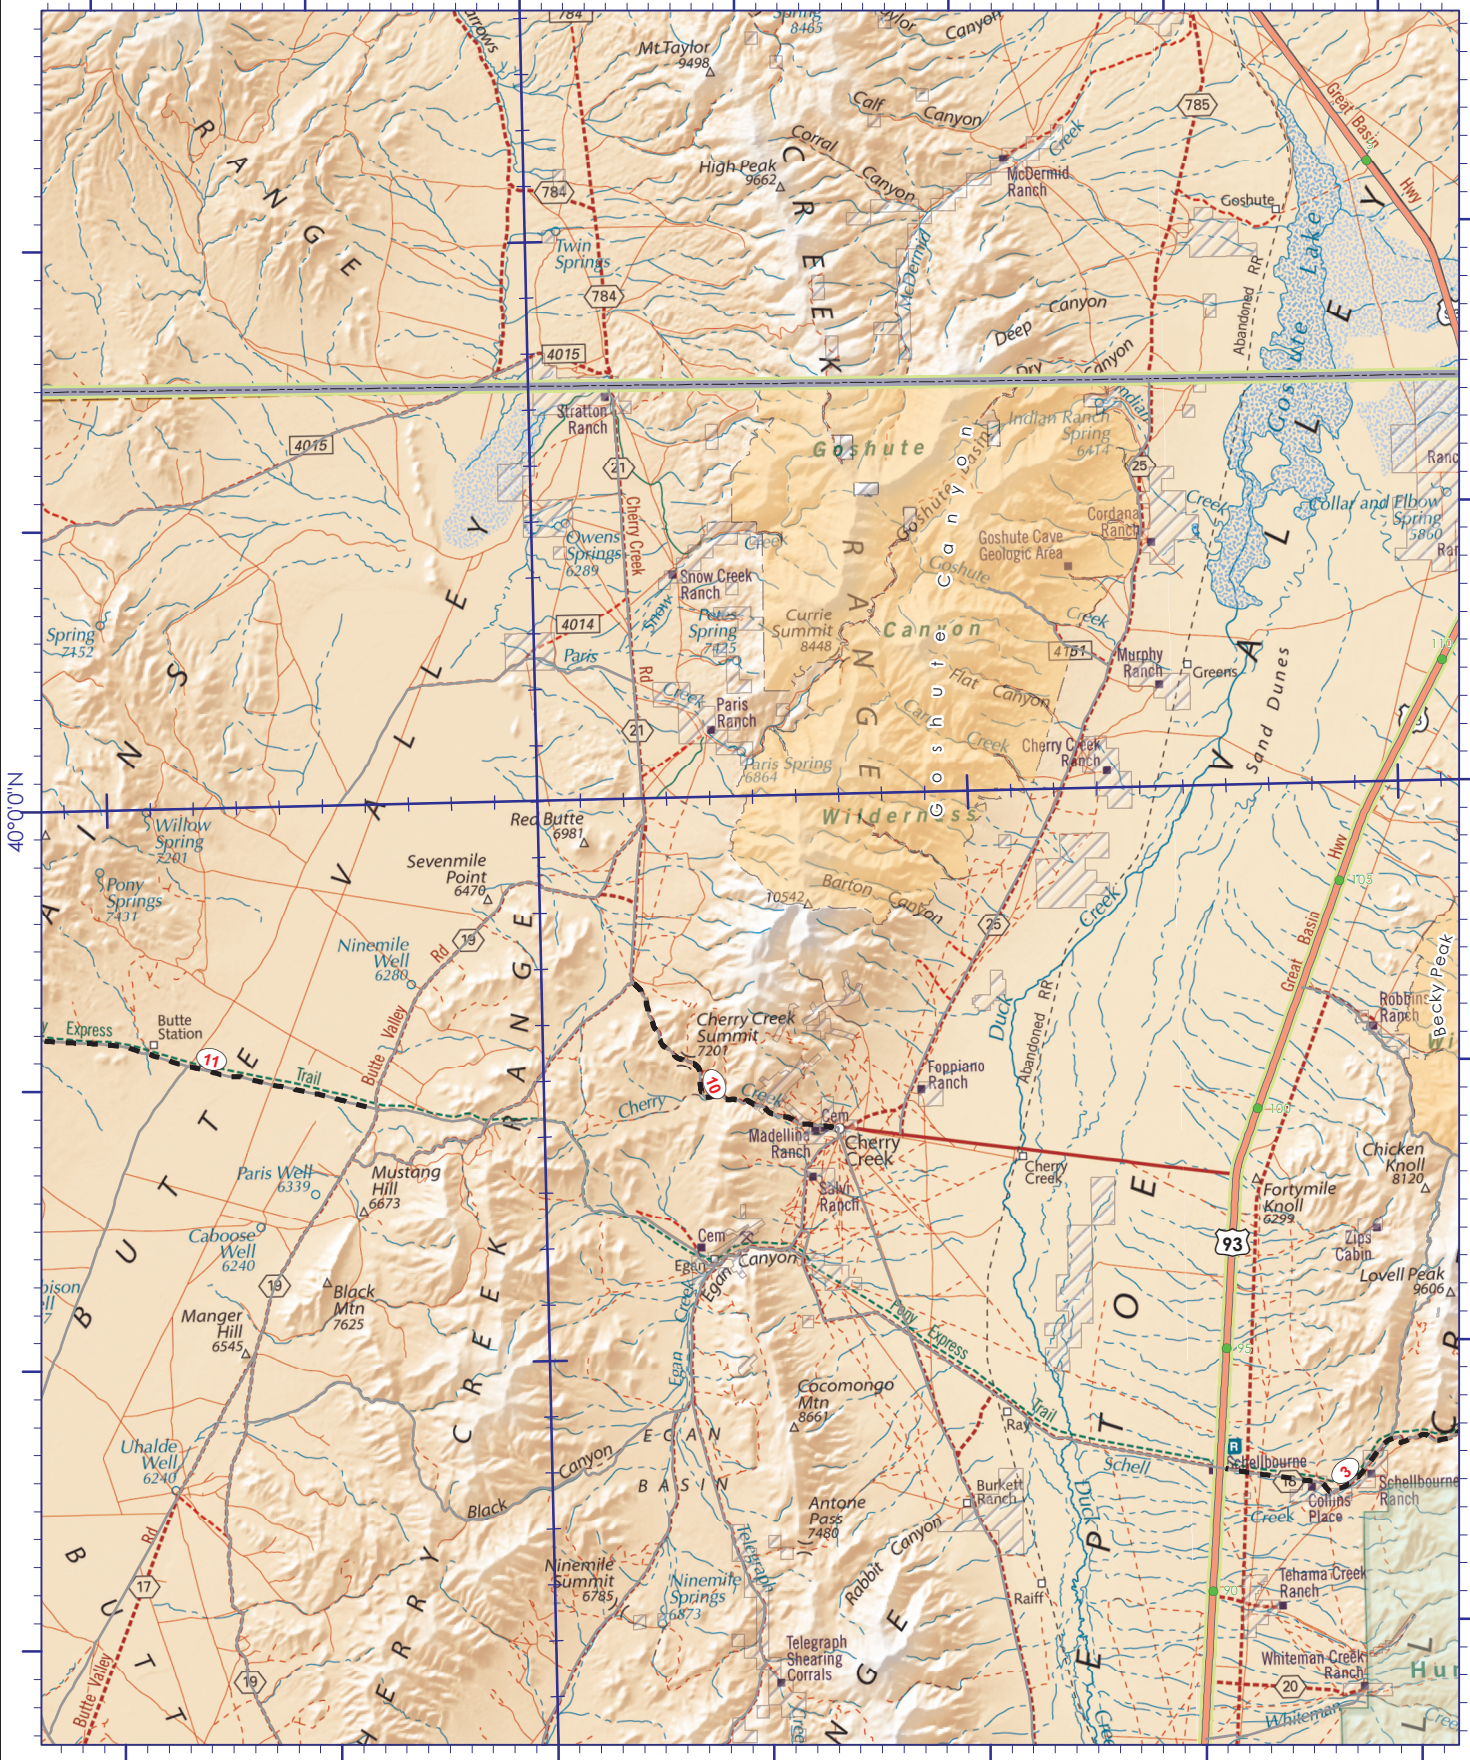

115°0'0"W

40°0'0"N

40°0'0"N

115°0'0"W

Scale
1:250,000

Quadrangle B3
Page 14

Map prepared by Kyle Ford
2013

Map coordinates are projected in UTM, Zone 11, according to the North American Datum of 1983. Latitude and Longitude grid ticks are shown in blue.