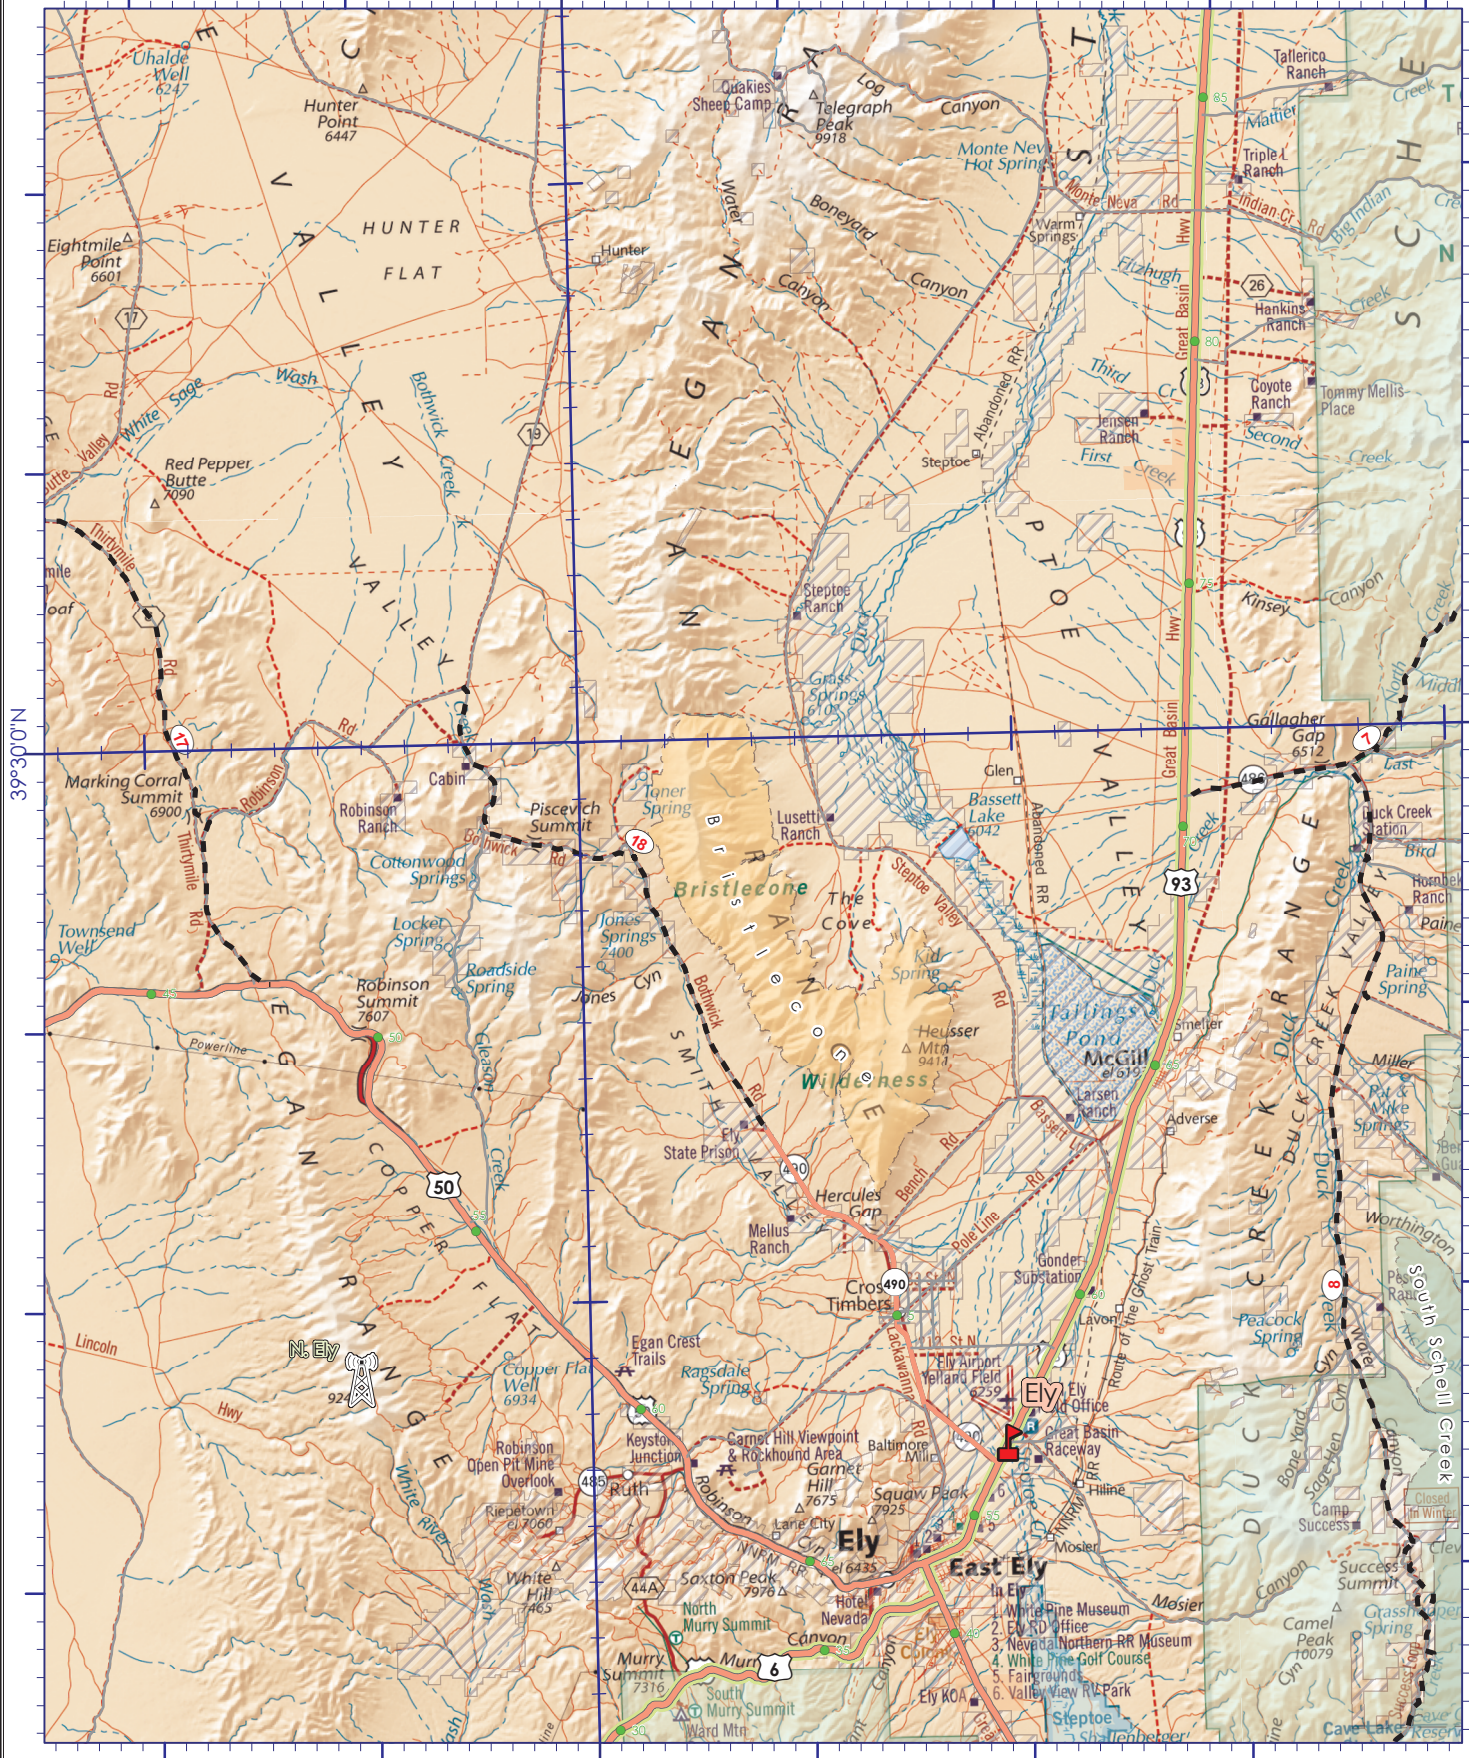

115°0'0"W

39°30'0"N

115°0'0"W

Scale
1:250,000

Quadrangle C3
Page 19

Map prepared by Kyle Ford
2013

NORTH

Map coordinates are projected in UTM, Zone 11, according to the North American Datum of 1983. Latitude and Longitude grid ticks are shown in blue.