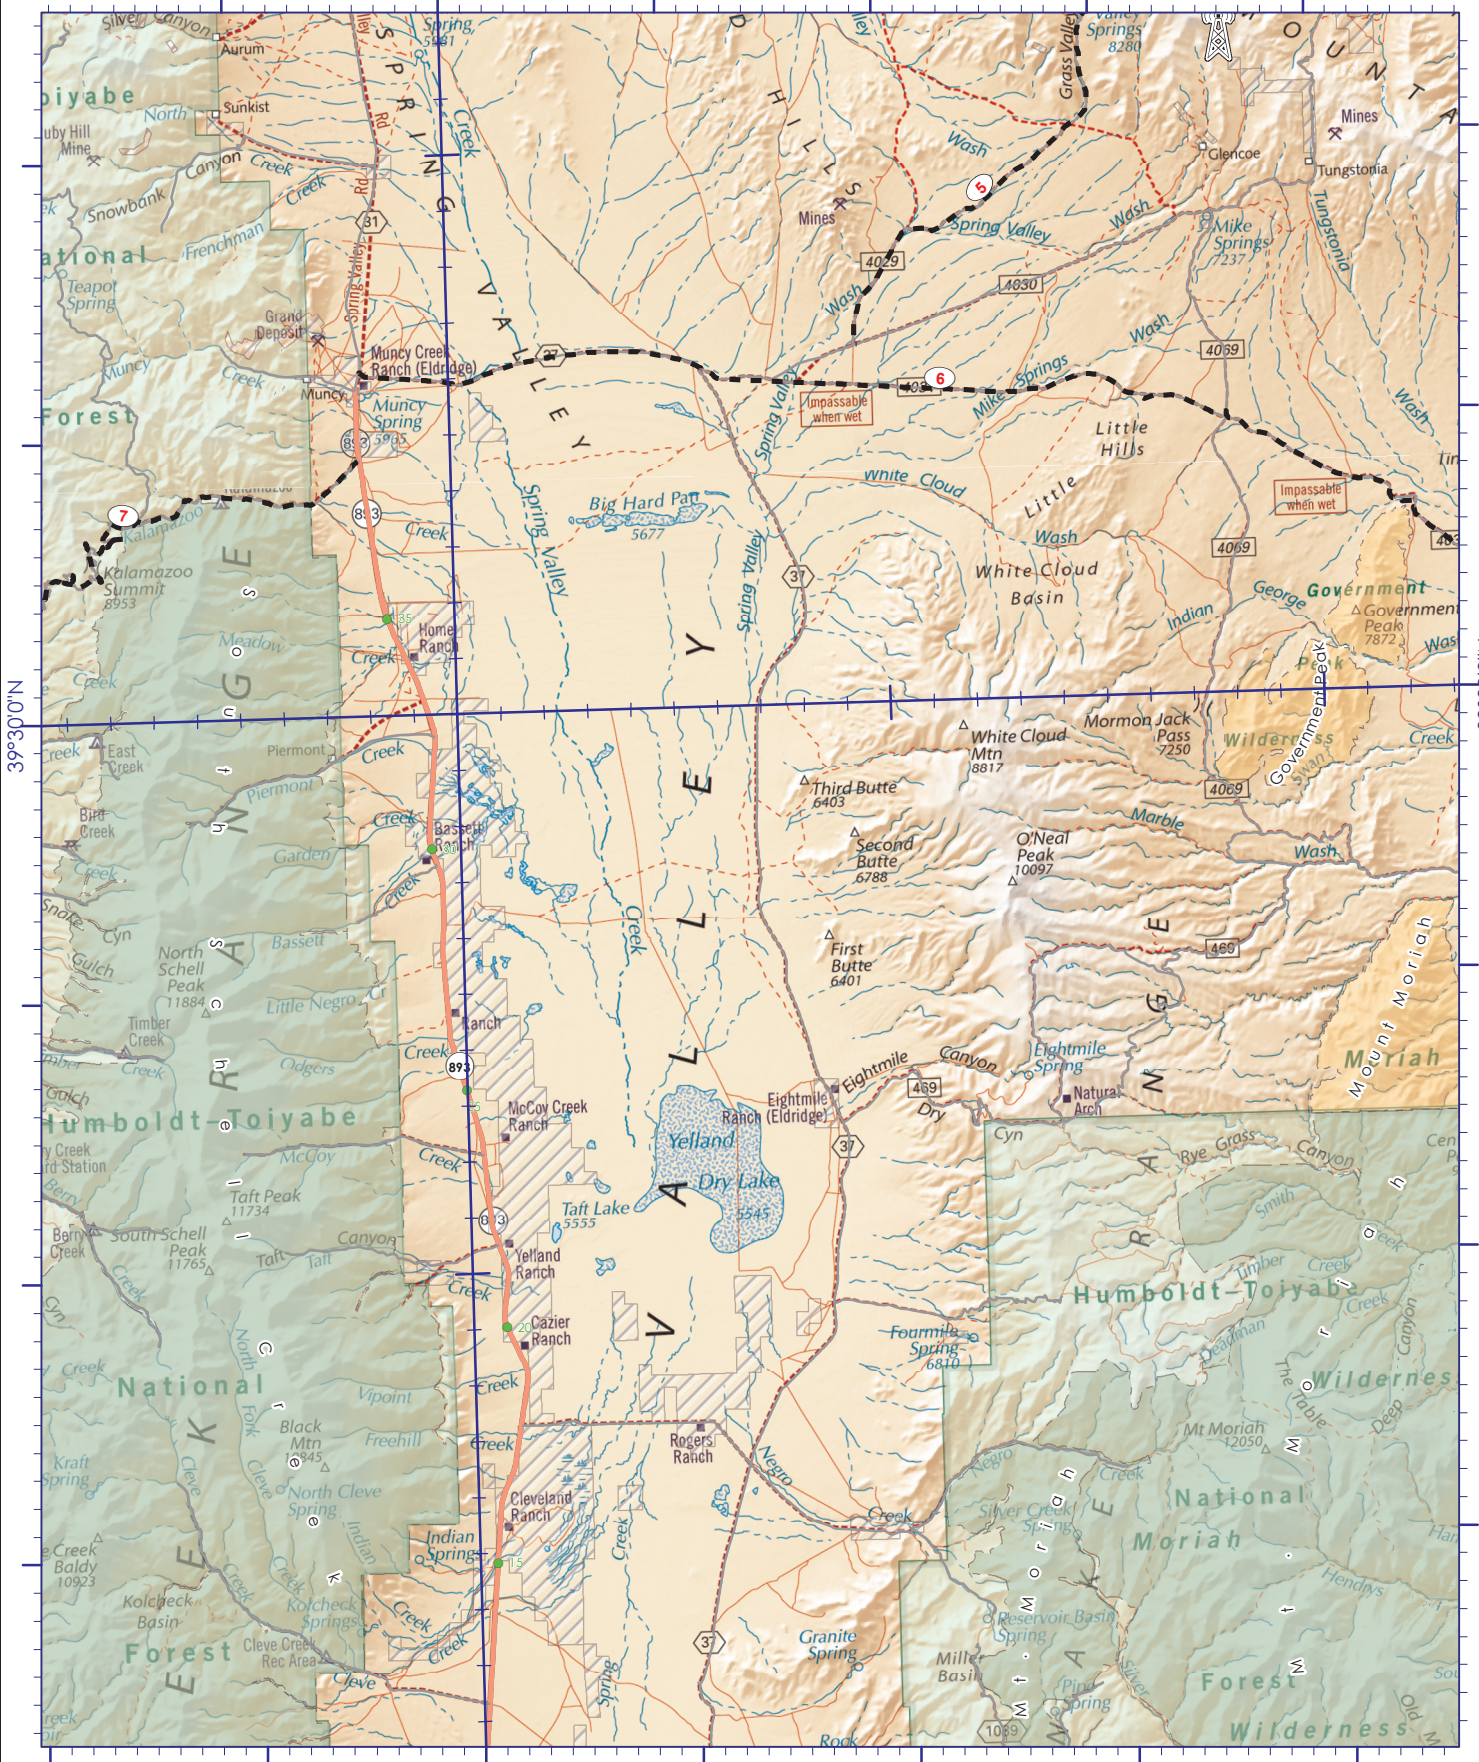

114°30'0"W

39°30'0"N

114°30'0"W

Quadrangle C4
Page 20

Map prepared by Kyle Ford
2013

Map coordinates are projected in UTM, Zone 11, according to the North American Datum of 1983. Latitude and Longitude grid ticks are shown in blue.