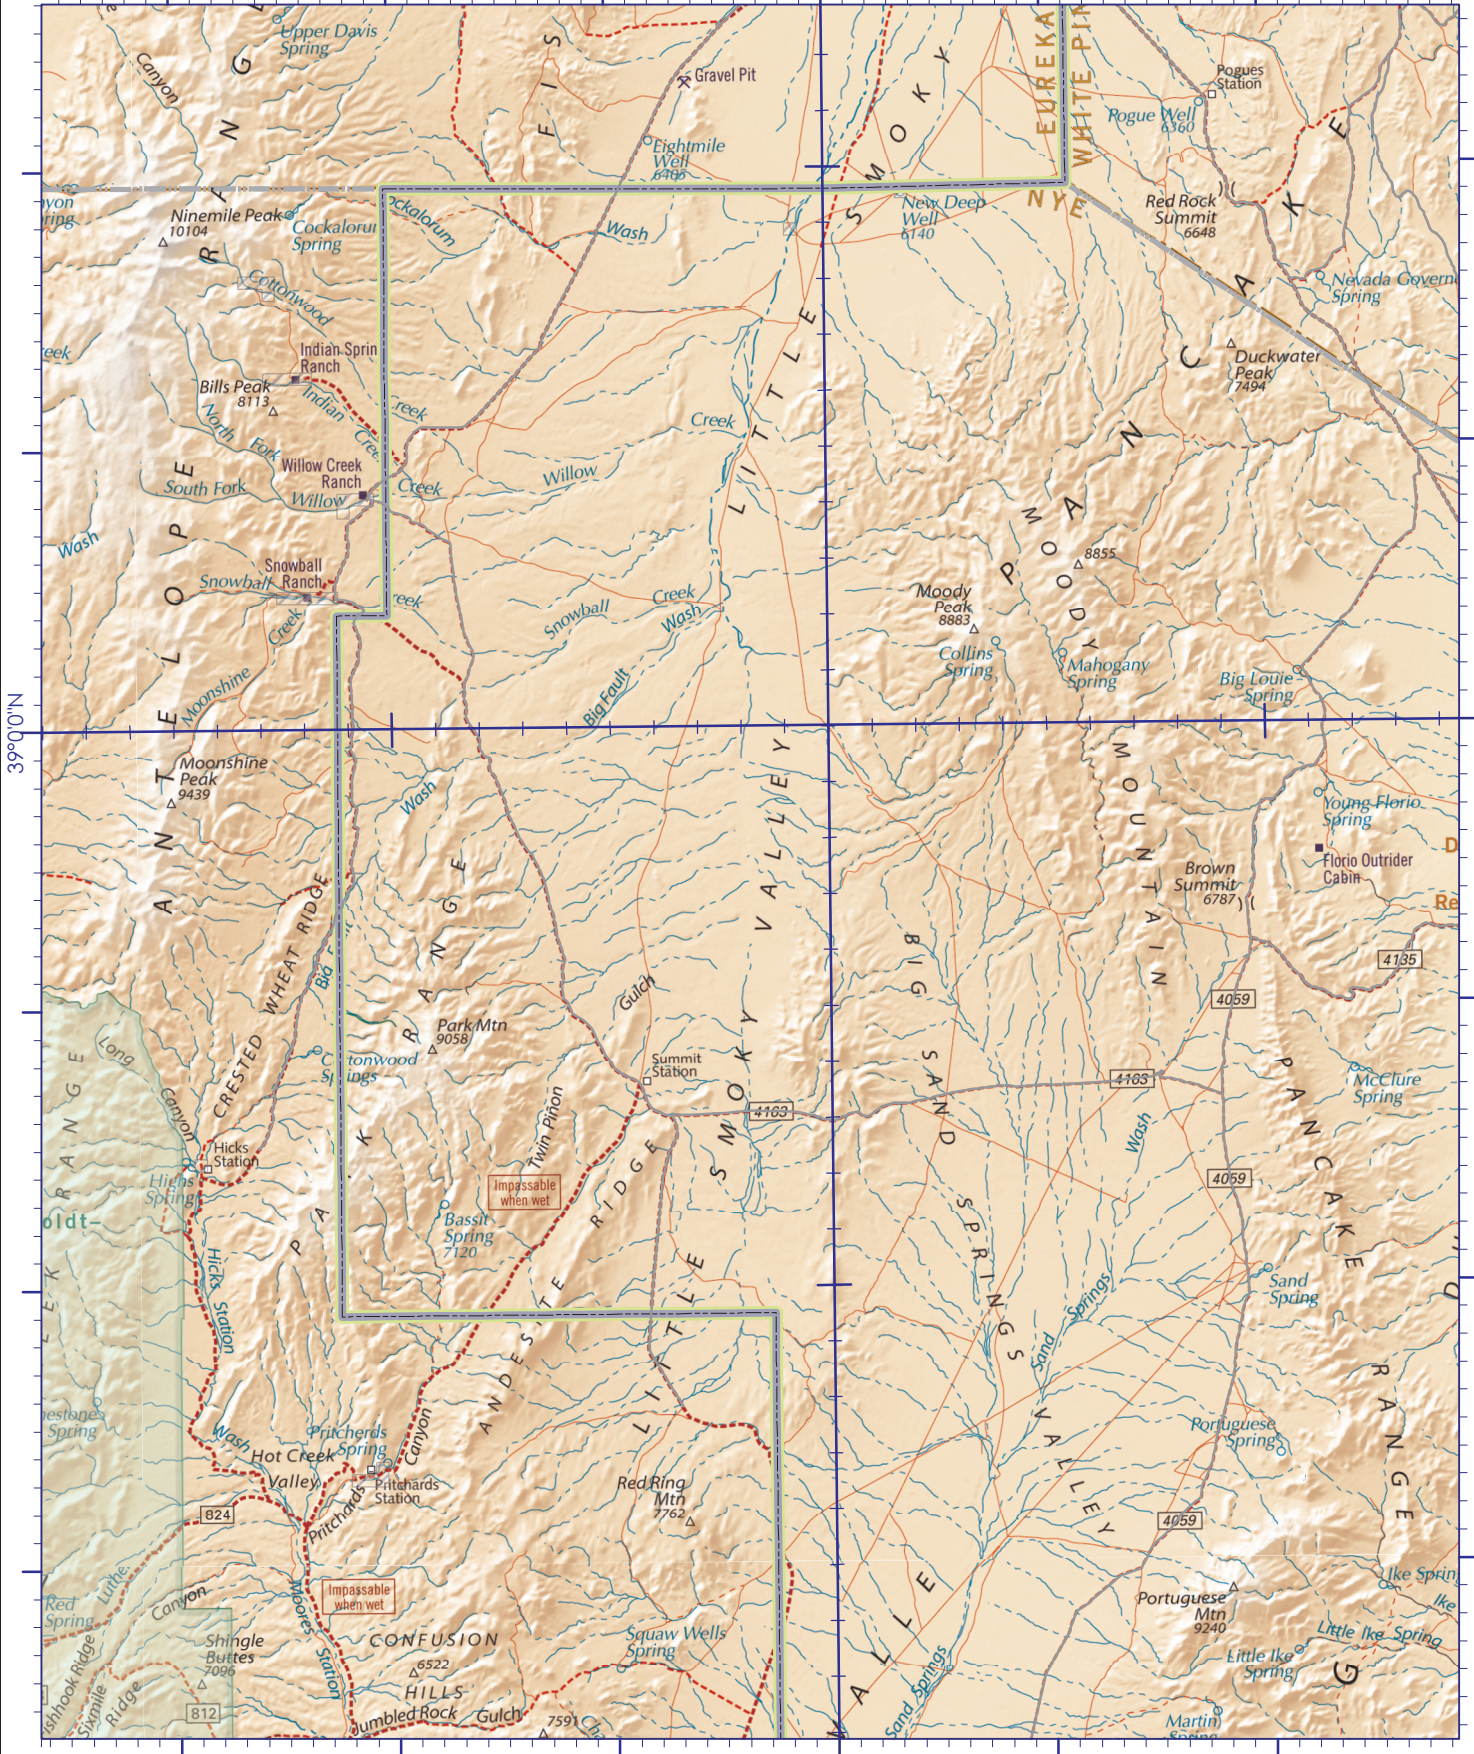

116°00'W

39°00'N

39°00'N

116°00'W

Quadrangle D1
Page 22

Map prepared by Kyle Ford
2013

Map coordinates are projected in UTM, Zone 11, according to the North American Datum of 1983. Latitude and Longitude grid ticks are shown in blue.