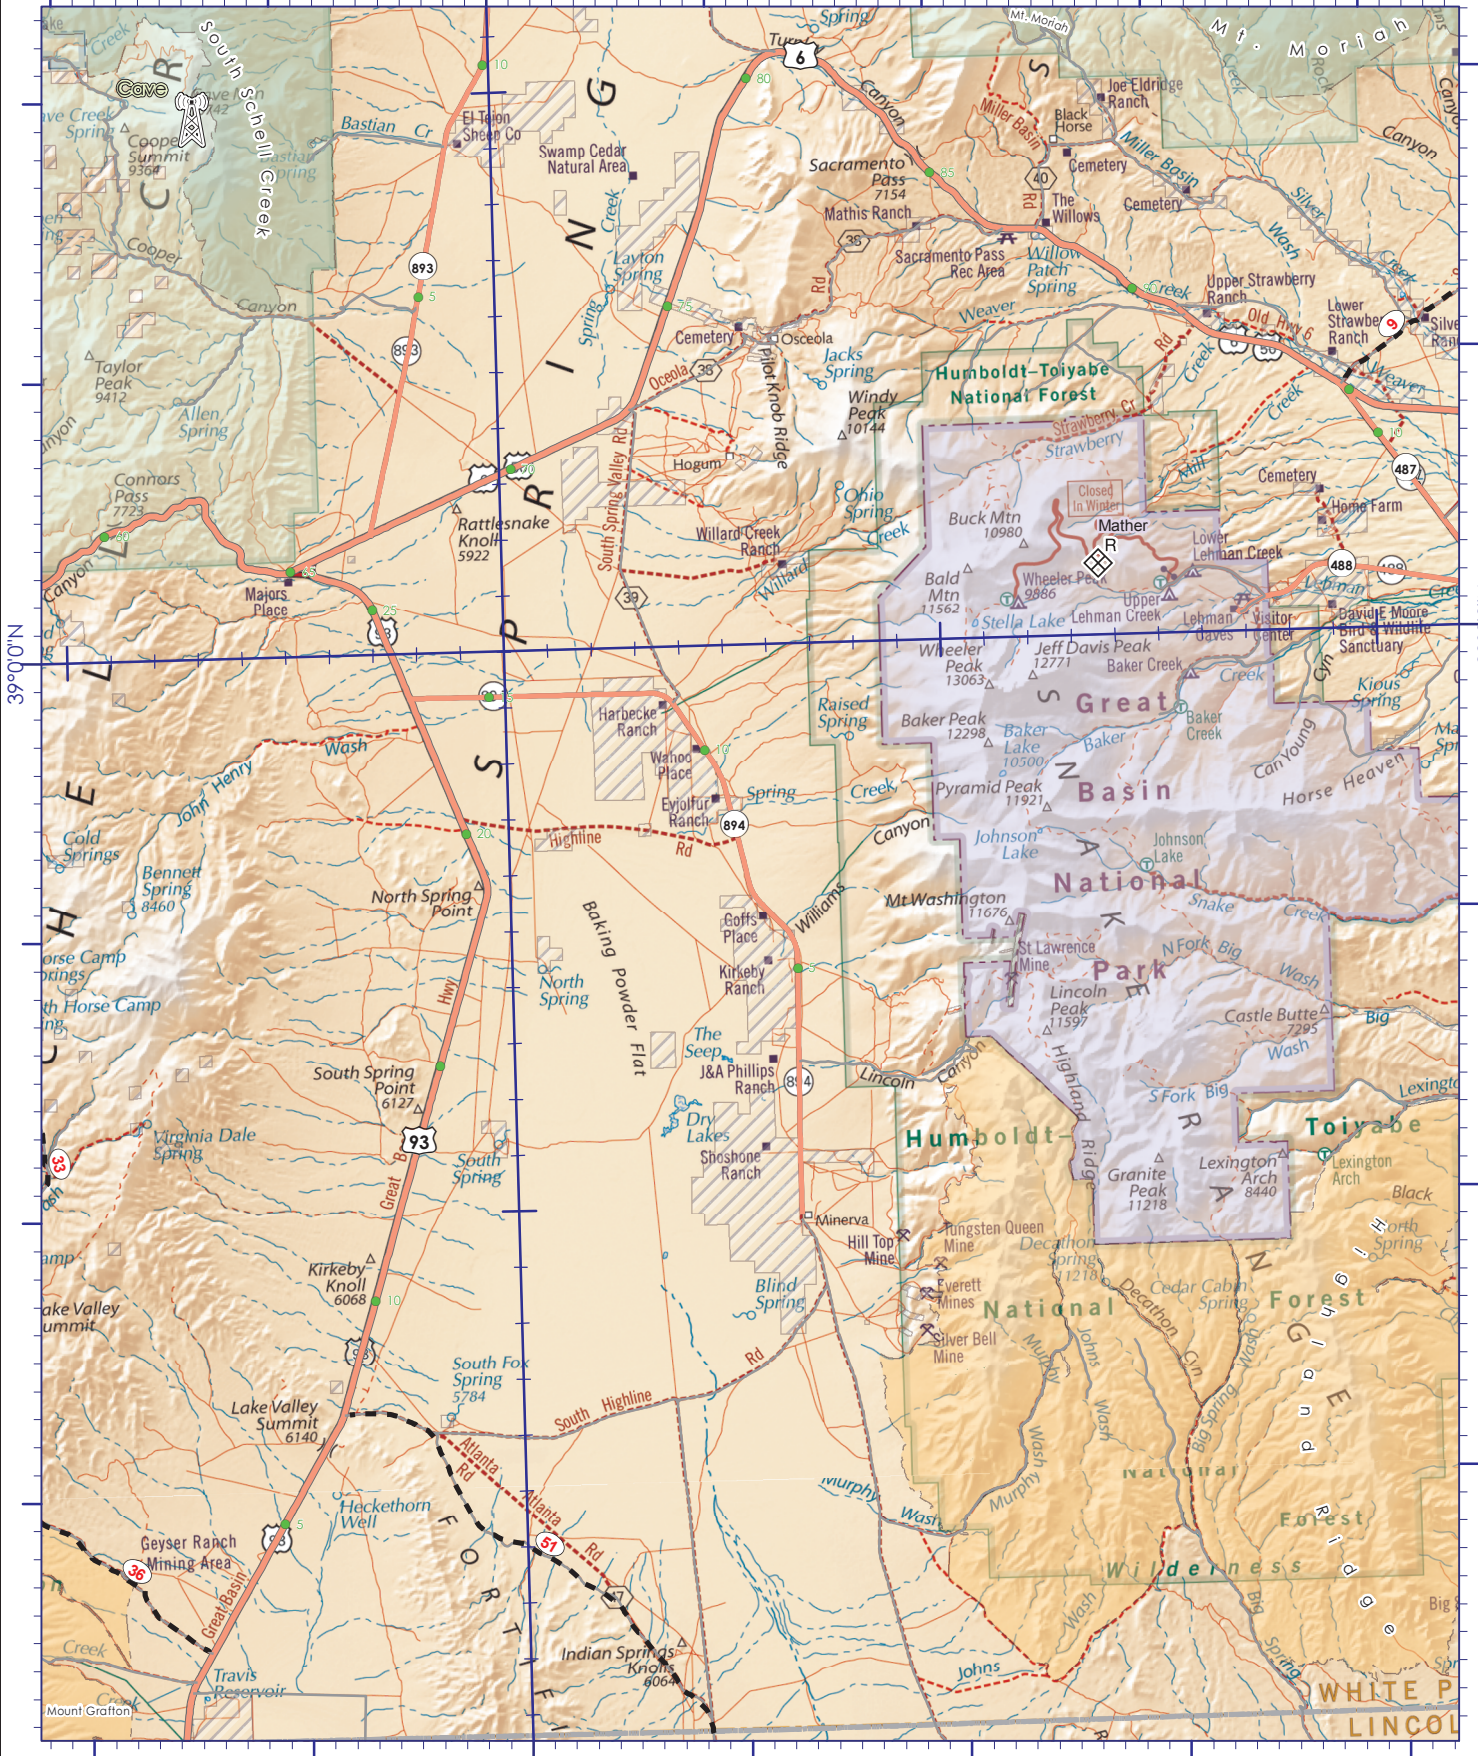

114°30'0"W

39°0'0"N

39°0'0"N

114°30'0"W

Scale
1:250,000

Quadrangle D4
Page 25

Map prepared by Kyle Ford
2013

Map coordinates are projected in UTM, Zone 11, according to the North American Datum of 1983. Latitude and Longitude grid ticks are shown in blue.