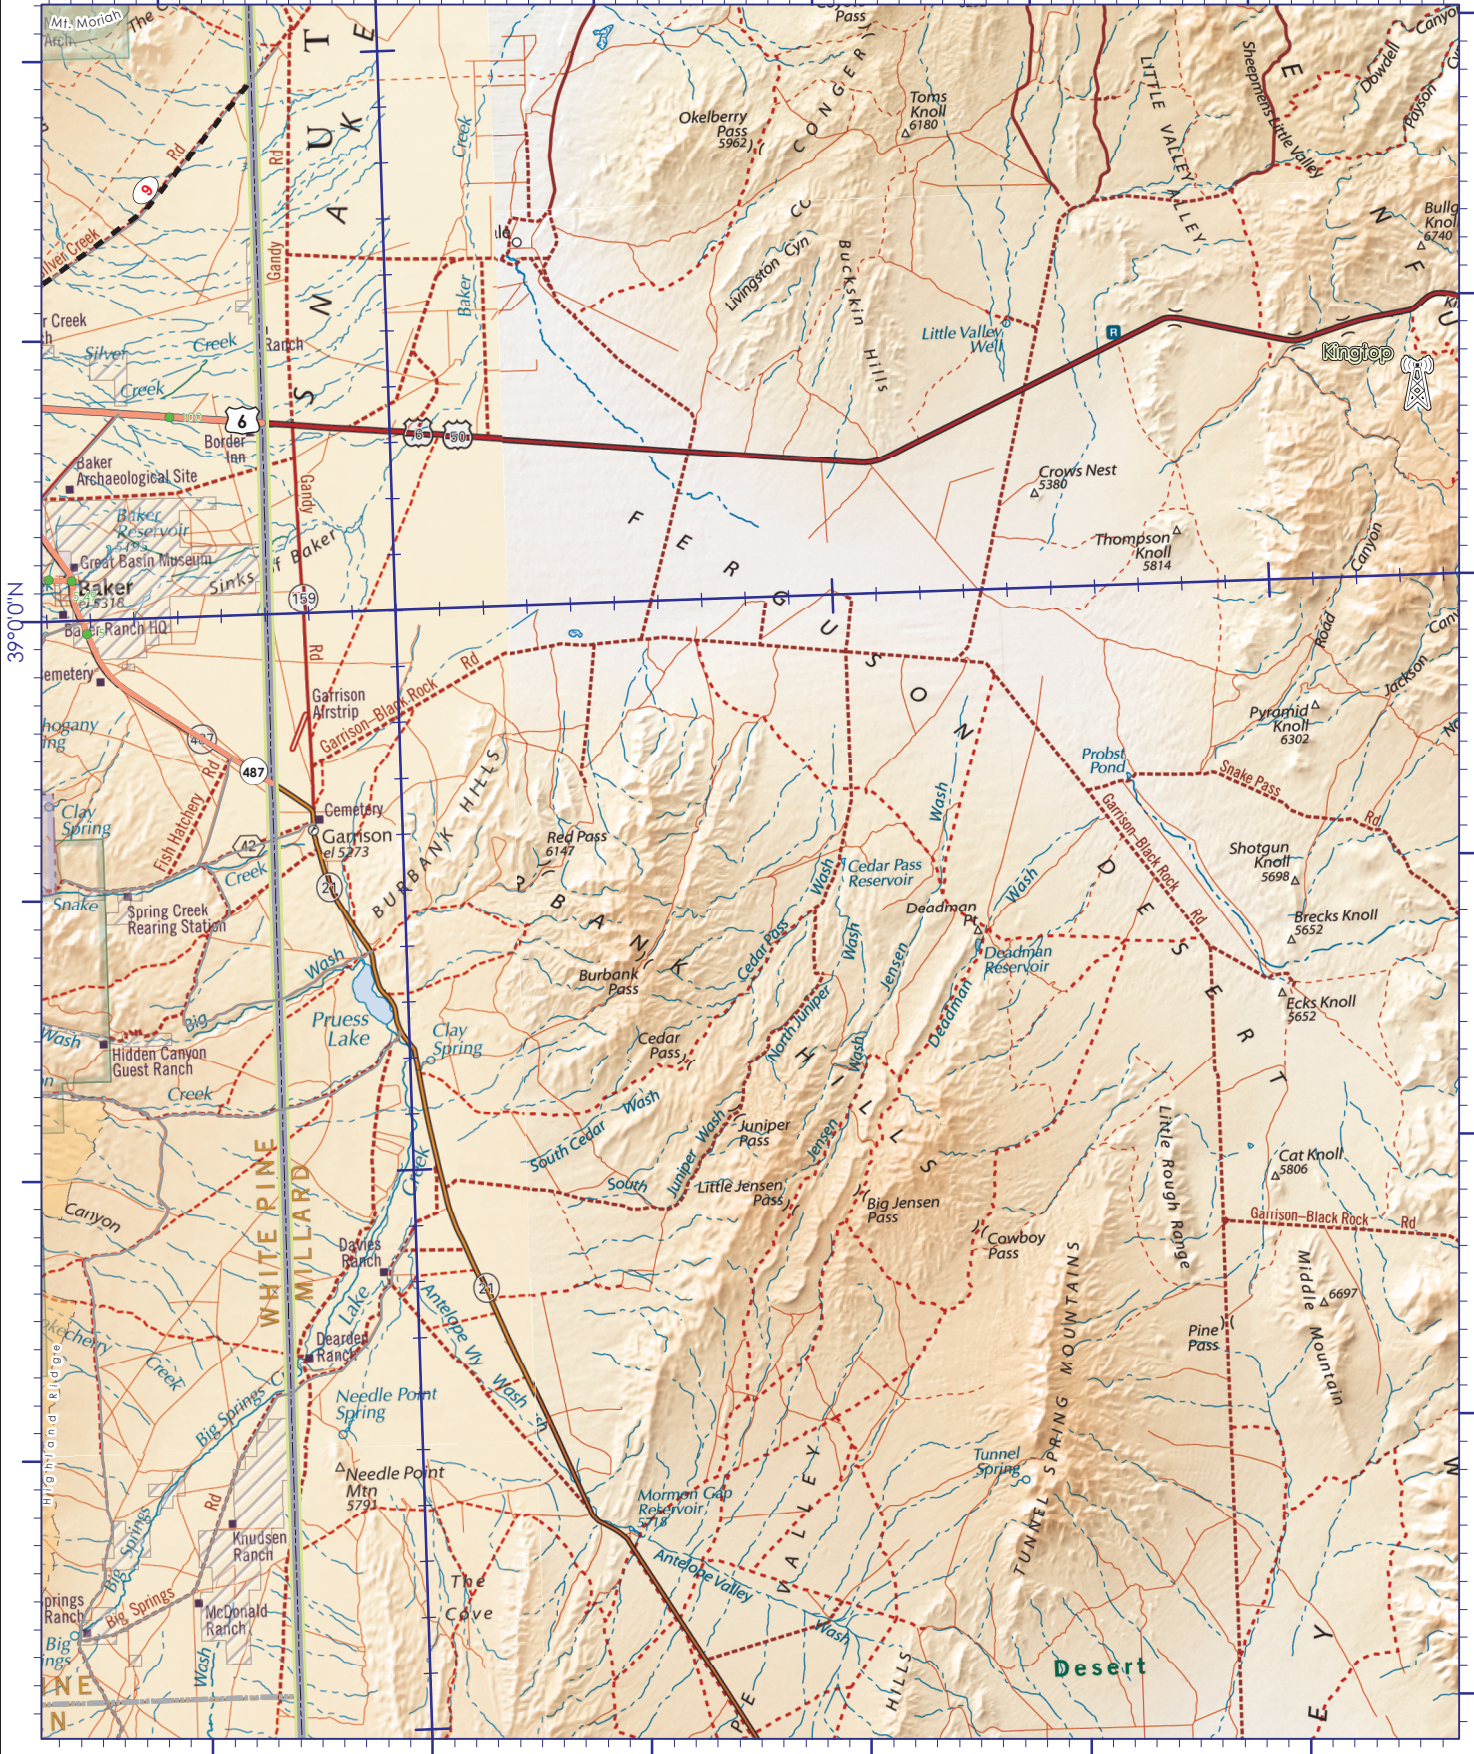

114°0'0"W

39°0'0"N

39°0'0"N

114°0'0"W

Location

Scale
1:250,000

Quadrangle D5
Page 26

Map prepared by Kyle Ford
2013

Map coordinates are projected in UTM, Zone 11, according to the North American Datum of 1983. Latitude and Longitude grid ticks are shown in blue.