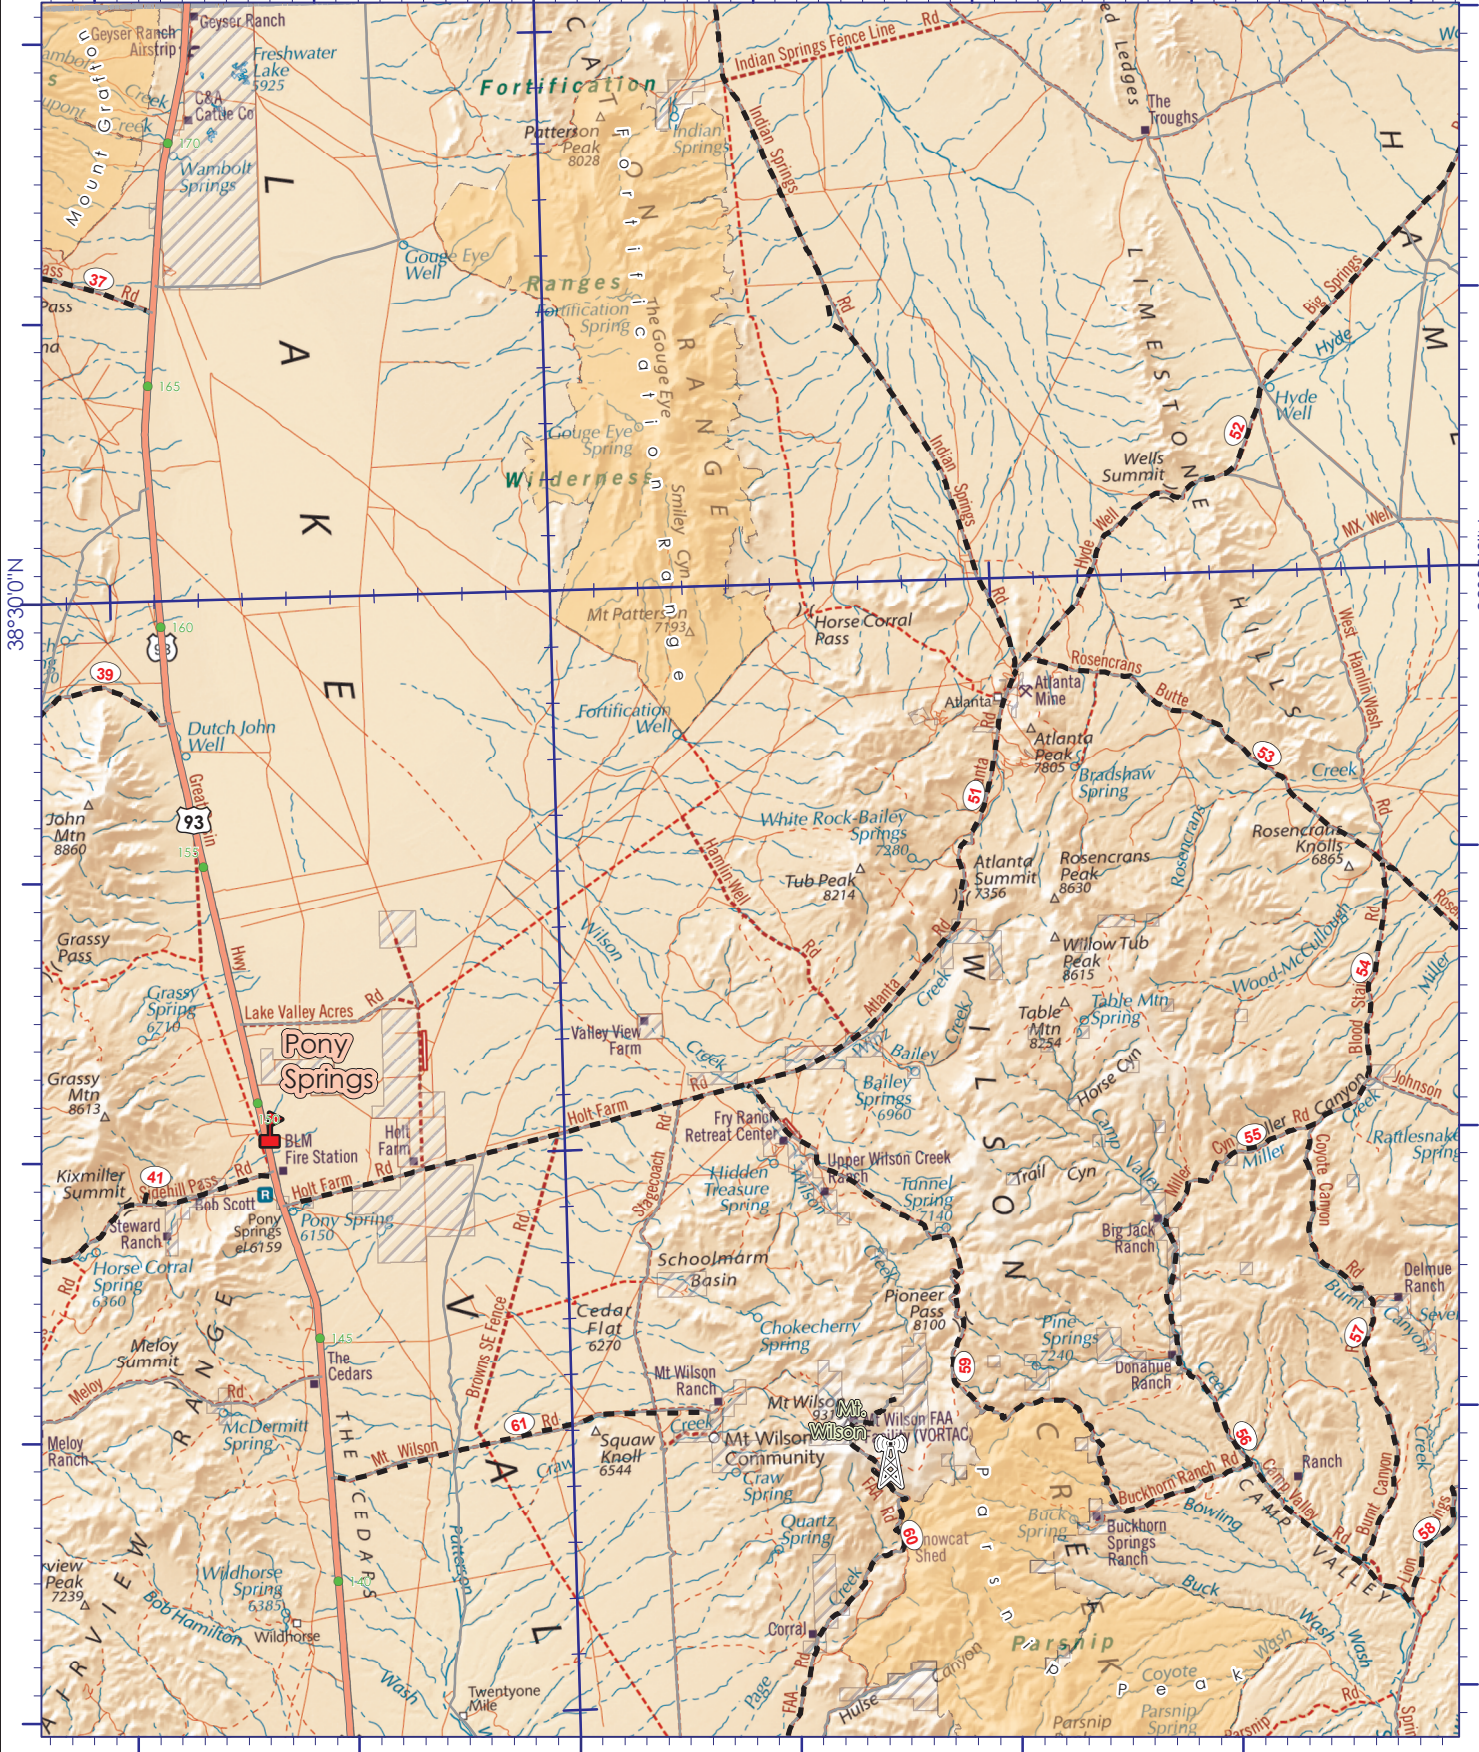

114°30'0"W

38°30'0"N

38°30'0"N

114°30'0"W

Scale
1:250,000

Quadrangle E4
Page 30

Map prepared by Kyle Ford
2013

Map coordinates are projected in UTM, Zone 11, according to the North American Datum of 1983. Latitude and Longitude grid ticks are shown in blue.

NORTH