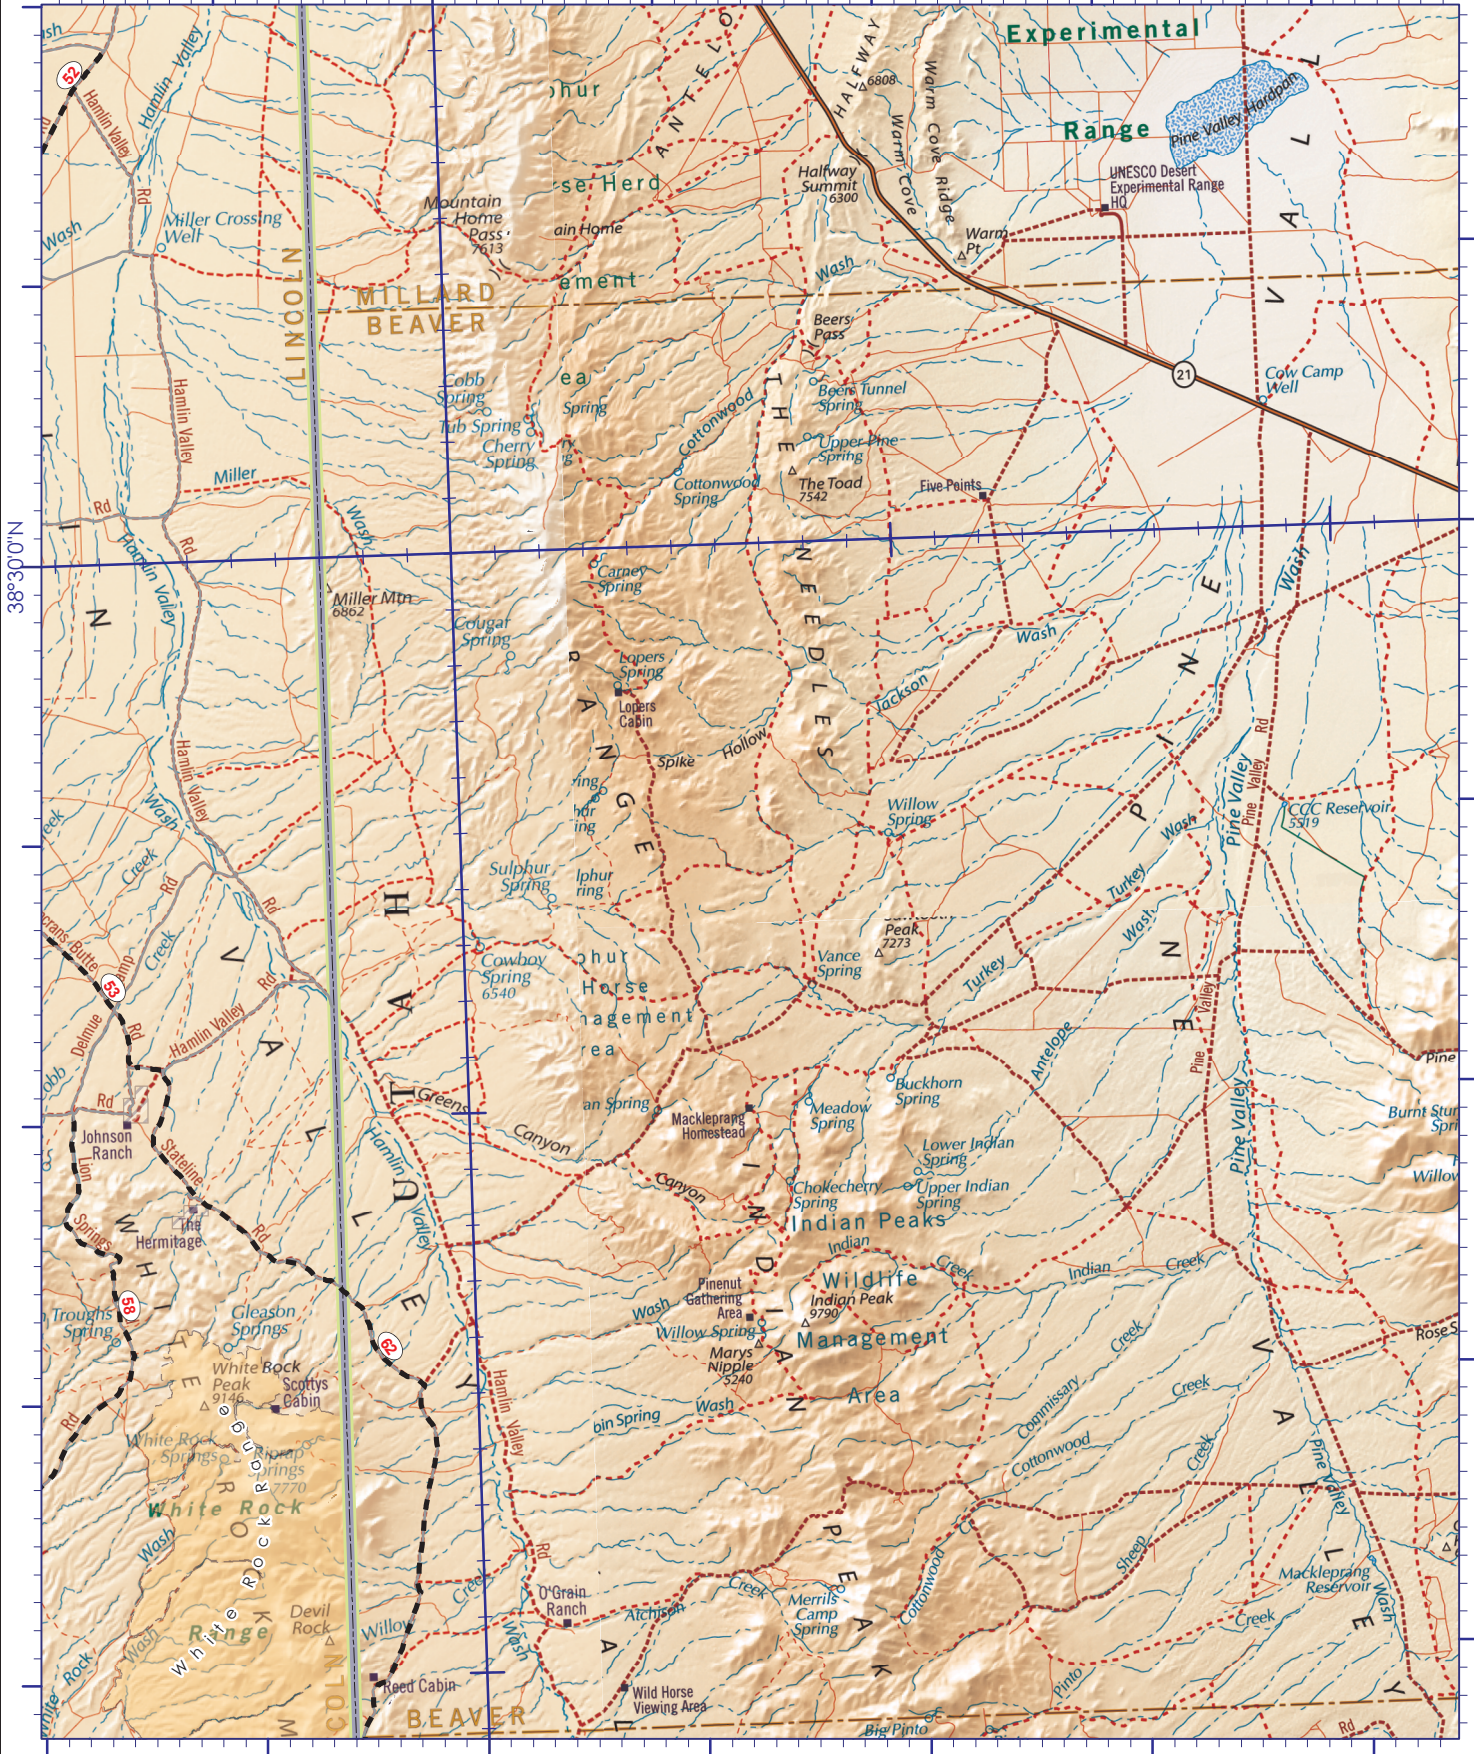

114°0'0"W

38°30'0"N

38°30'0"N

114°0'0"W

Quadrangle E5
Page 31

Map prepared by Kyle Ford
2013

Map coordinates are projected in UTM, Zone 11, according to the North American Datum of 1983. Latitude and Longitude grid ticks are shown in blue.

NORTH