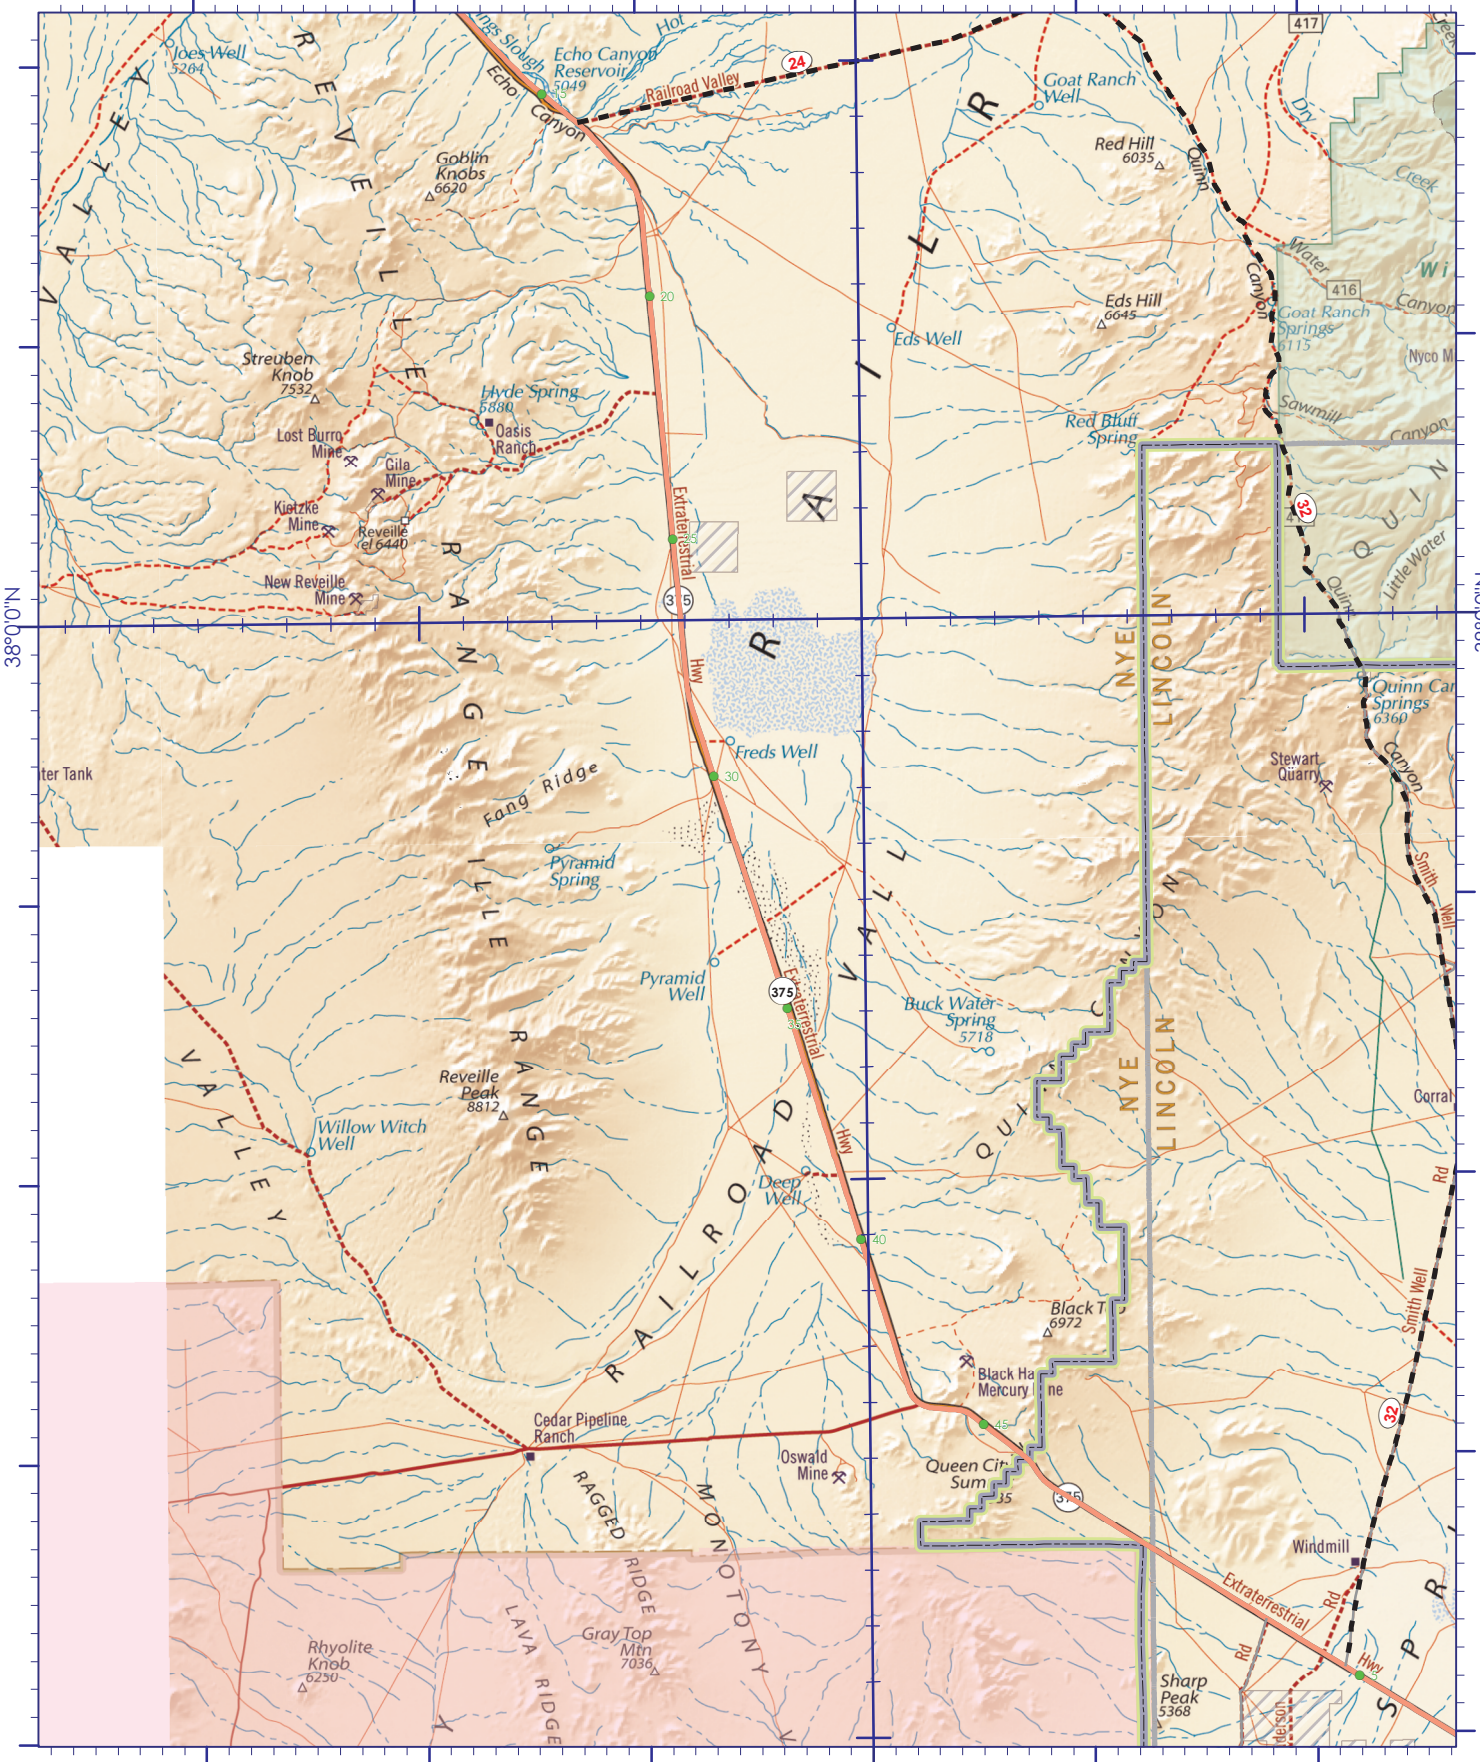

116°0'0"W

38°0'0"N

38°0'0"N

116°0'0"W

Scale
1:250,000

Quadrangle F1
Page 32

Map prepared by Kyle Ford
2013

Map coordinates are projected in UTM, Zone 11, according to the North American Datum of 1983. Latitude and Longitude grid ticks are shown in blue.

NORTH