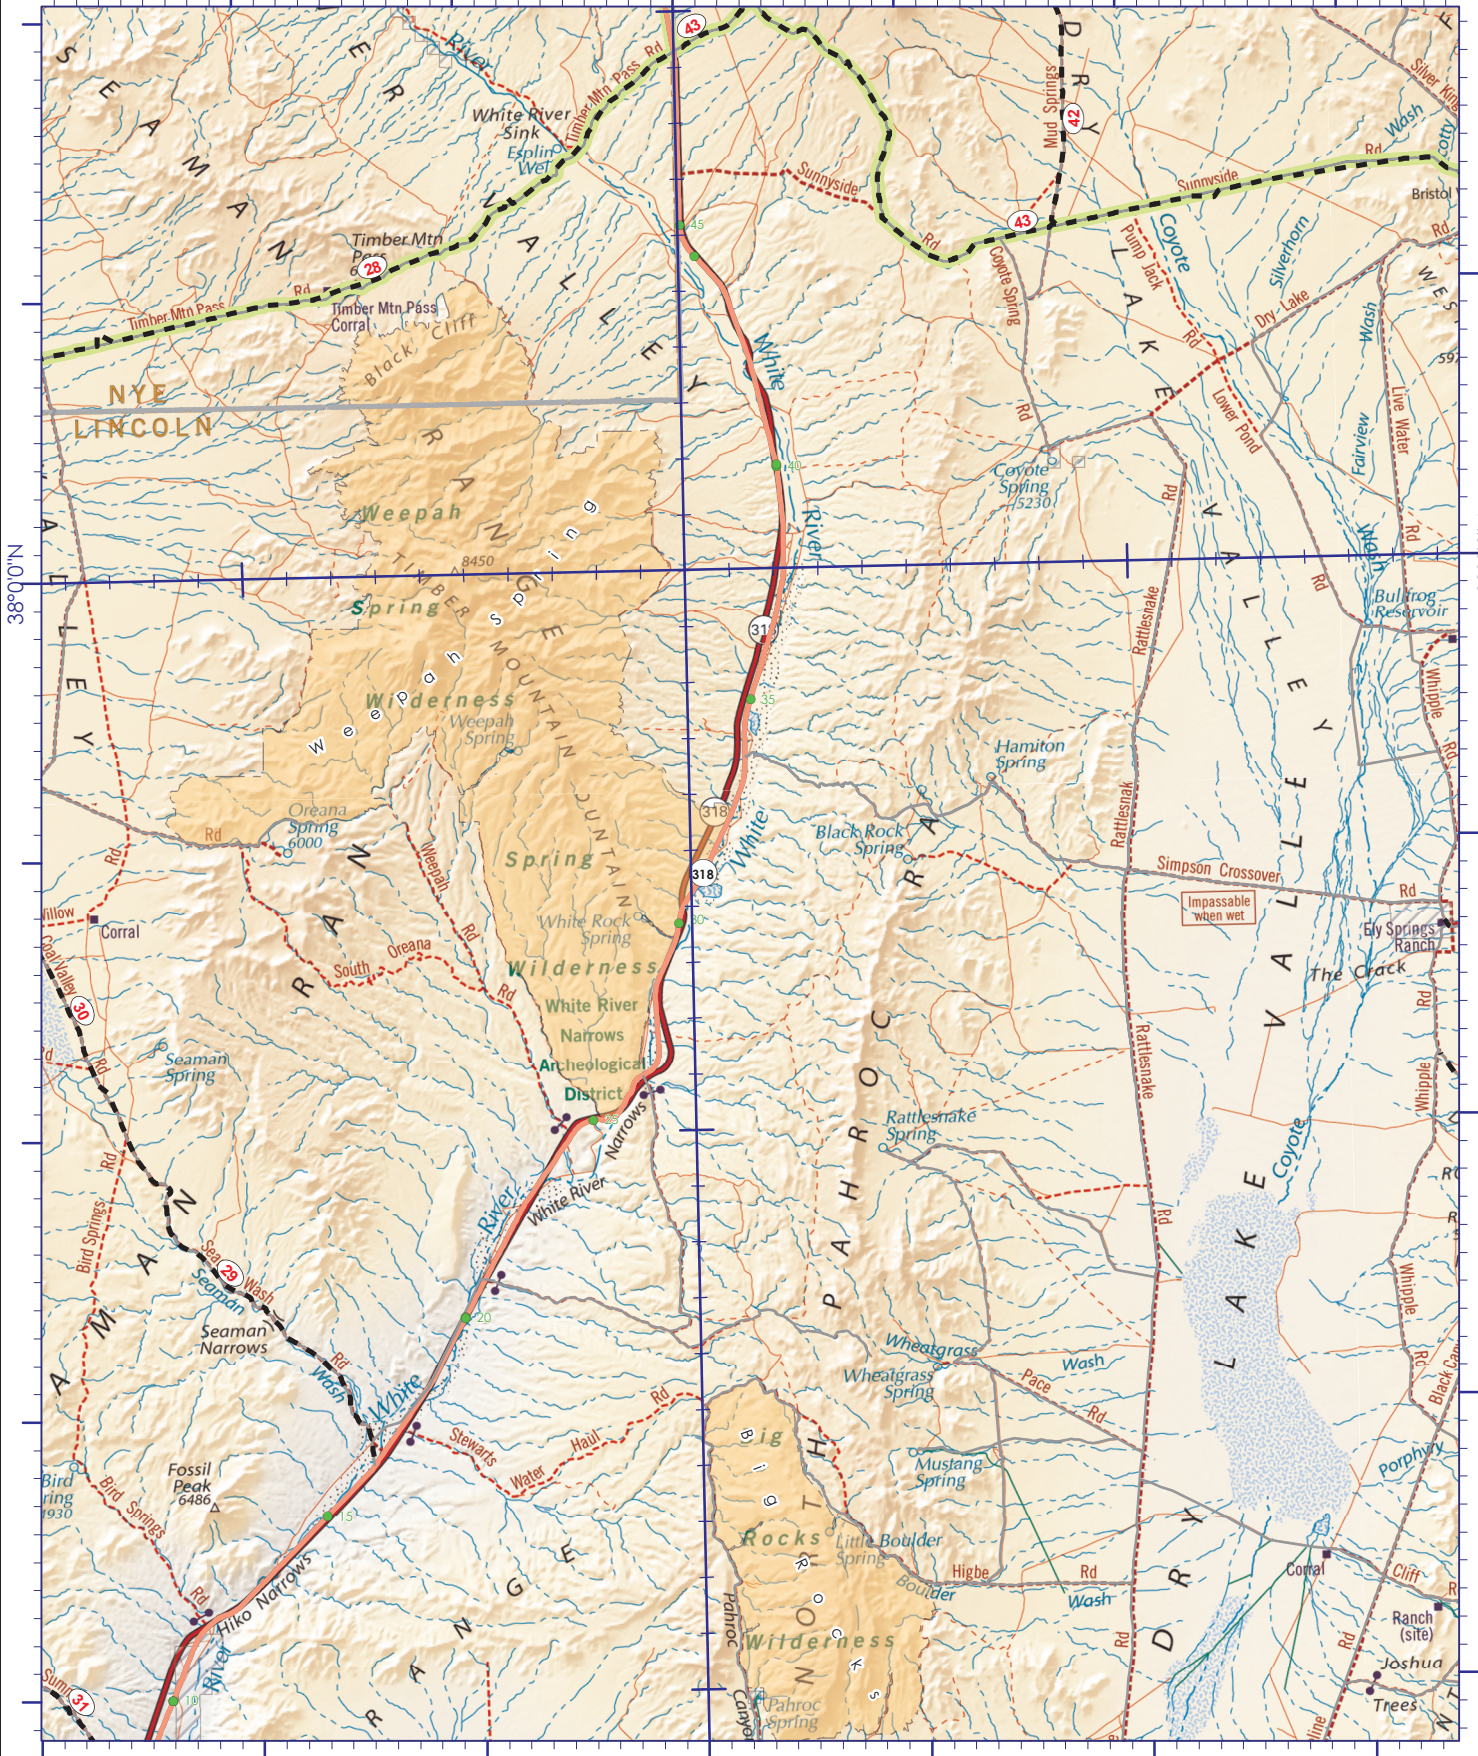

115°00'W

38°00'N

38°00'N

115°00'W

Scale
1:250,000

Quadrangle F3
Page 34

Map prepared by Kyle Ford
2013

Map coordinates are projected in UTM, Zone 11, according to the North American Datum of 1983. Latitude and Longitude grid ticks are shown in blue.