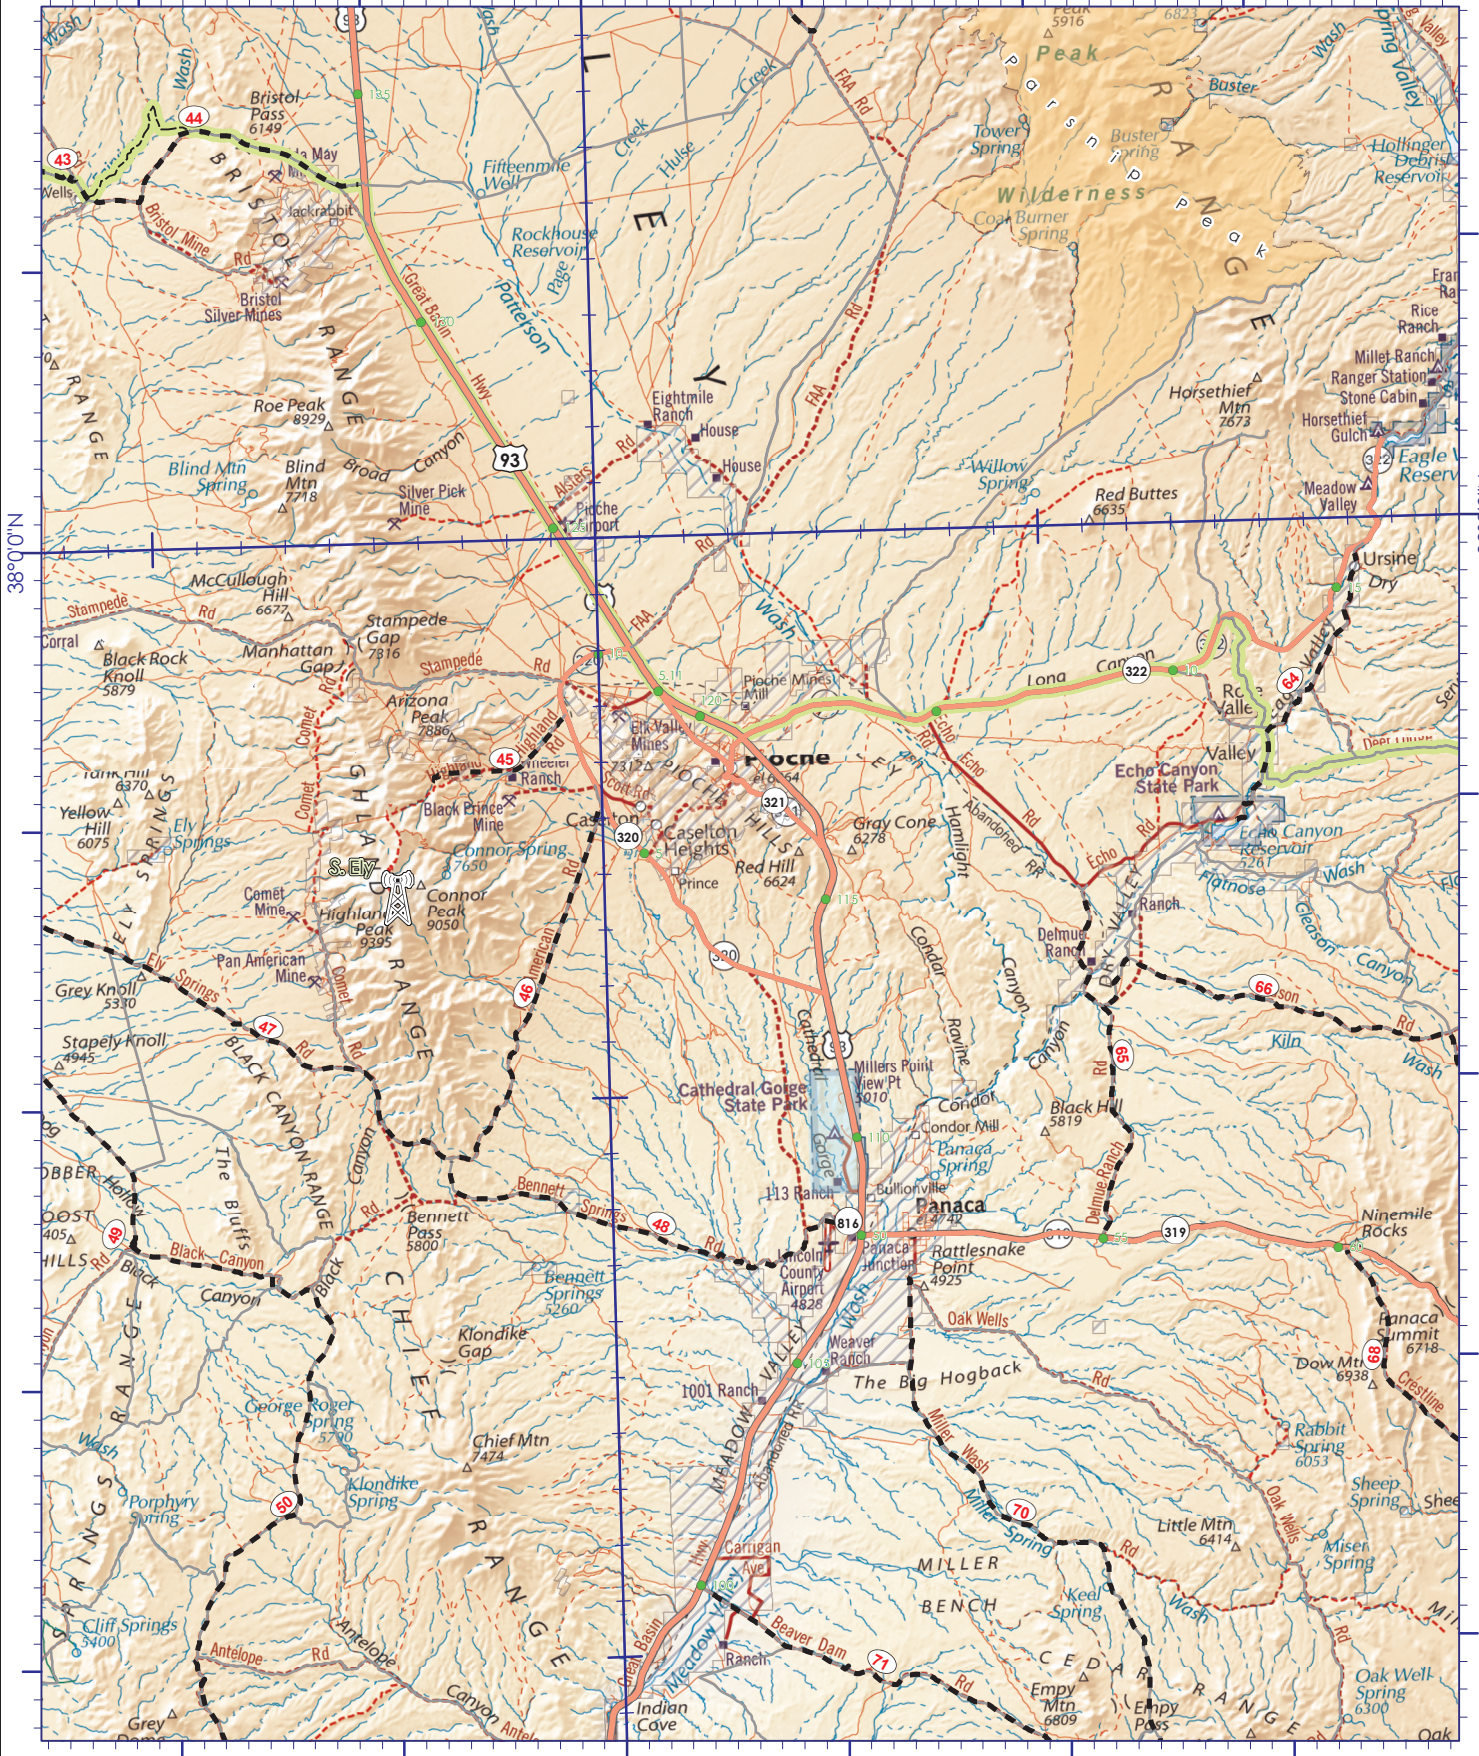

114°30'0"W

Scale
1:250,000

Quadrangle F4
Page 35

Map prepared by Kyle Ford
2013

Map coordinates are projected in UTM, Zone 11, according to the North American Datum of 1983. Latitude and Longitude grid ticks are shown in blue.