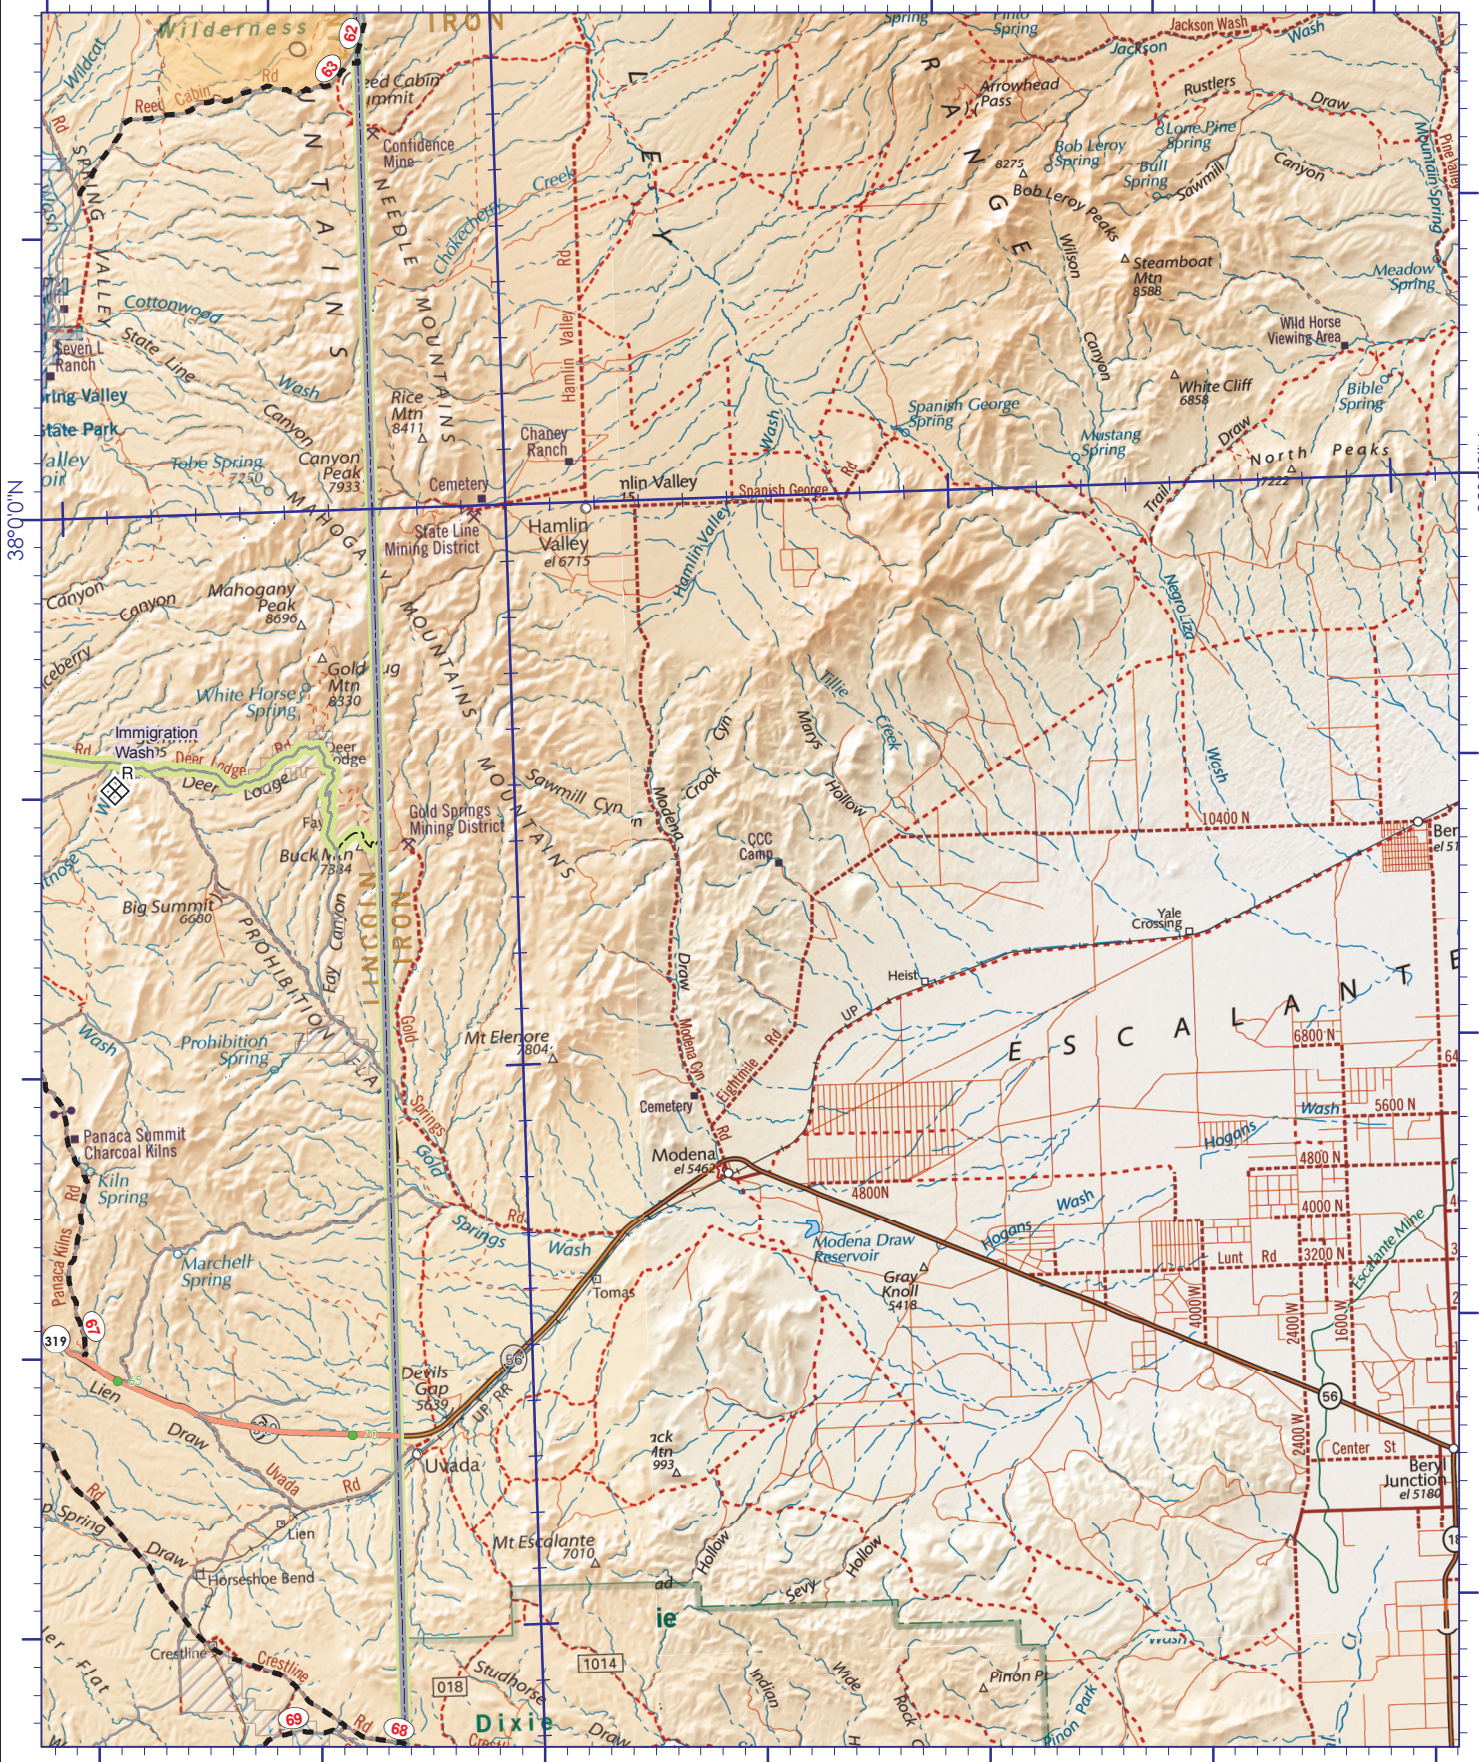

114°0'0"W

38°0'0"N

38°0'0"N

114°0'0"W

Quadrangle F5  
Page 36

Map prepared by Kyle Ford  
2013

Map coordinates are projected in UTM, Zone 11, according to the North American Datum of 1983. Latitude and Longitude grid ticks are shown in blue.