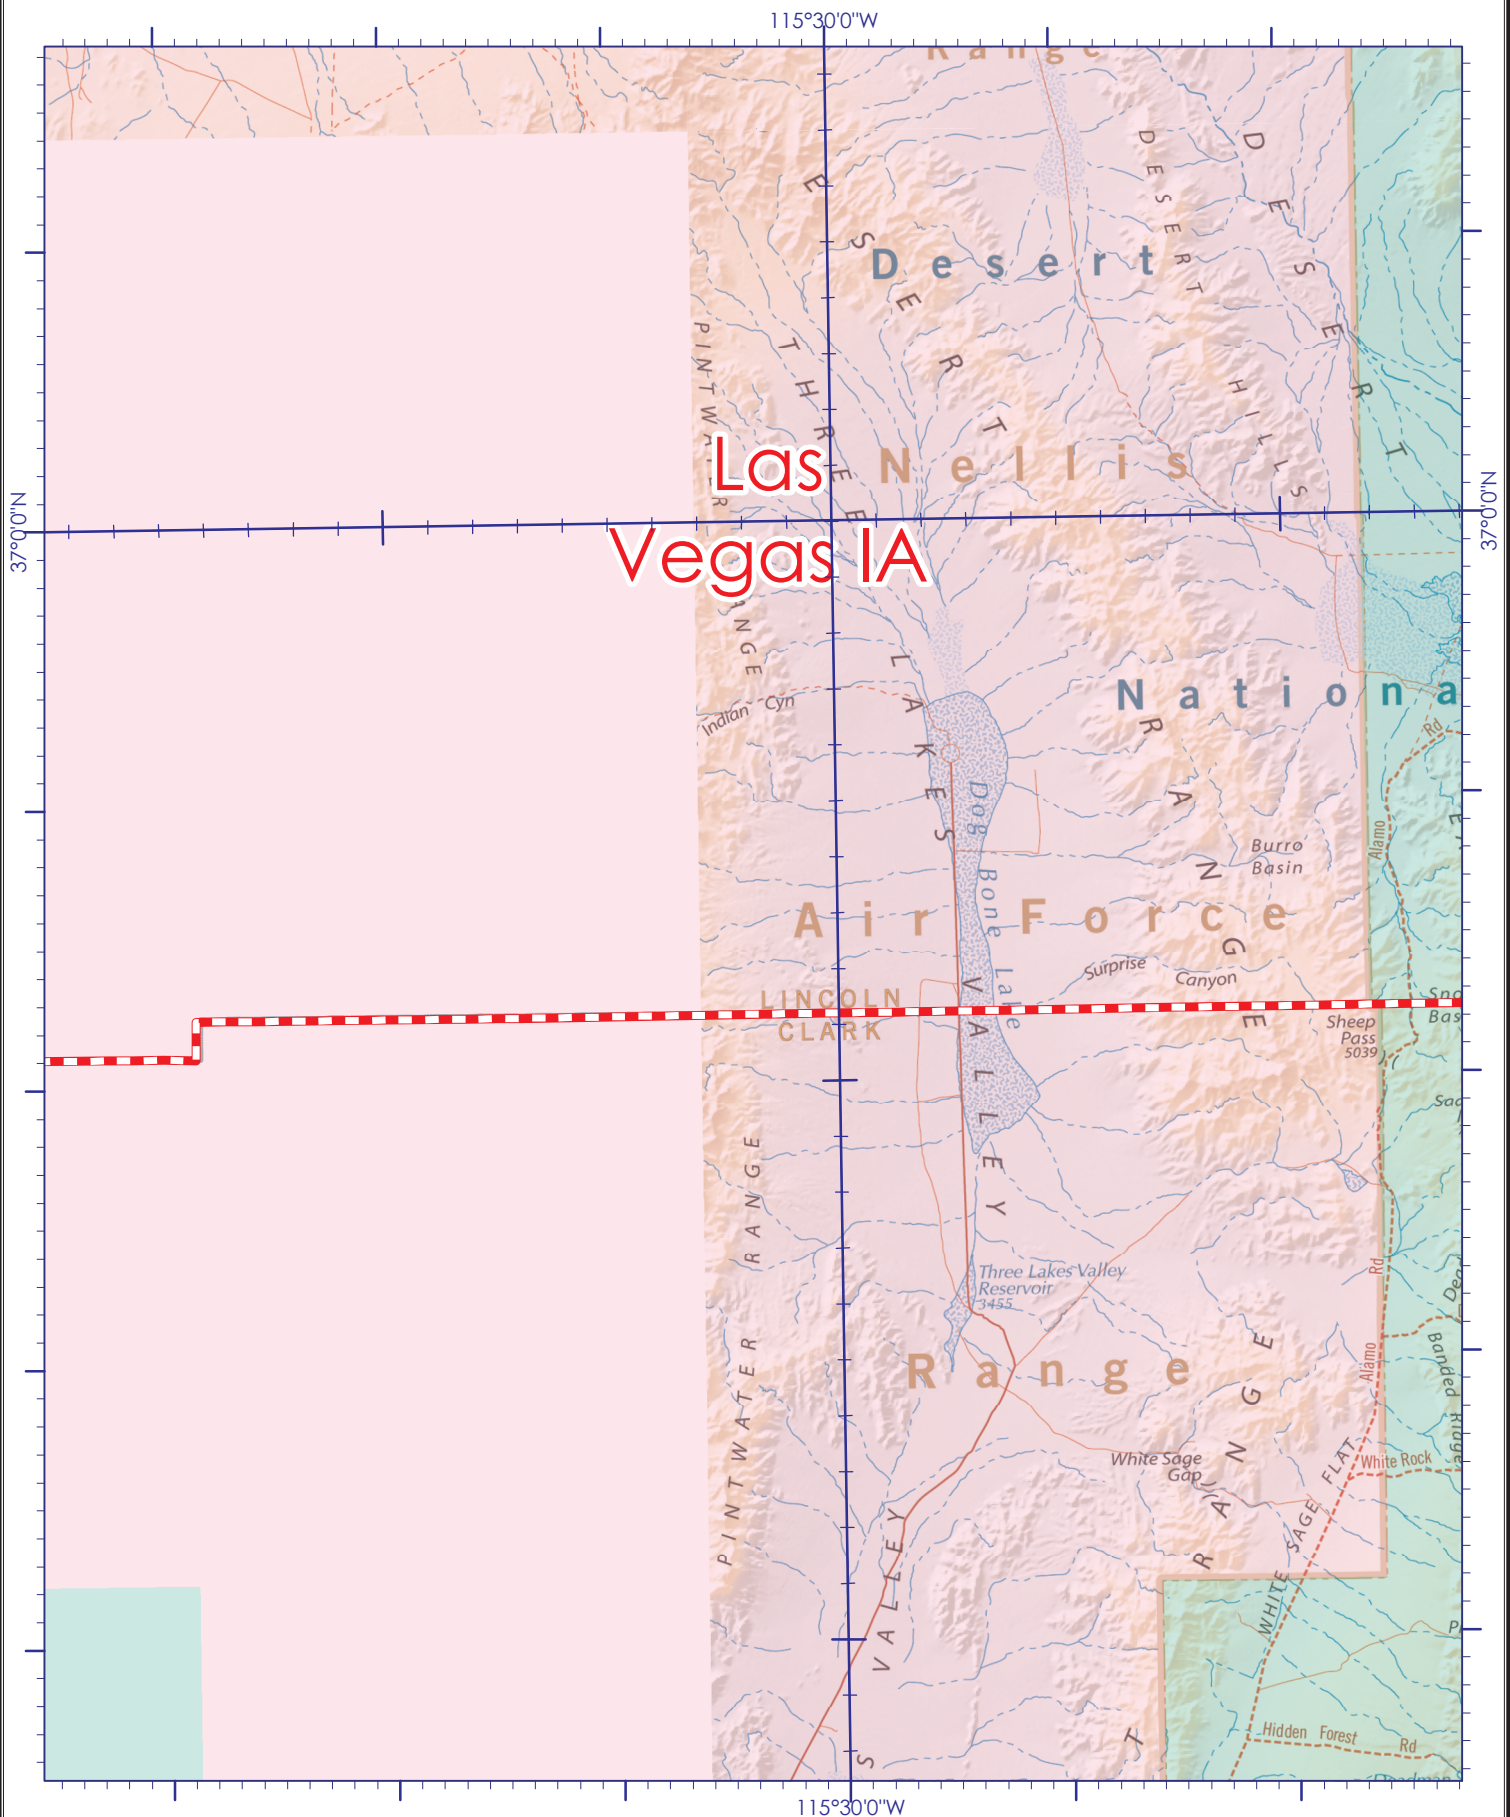

Las Vegas IA

Quadrangle H2
Page 43

Map prepared by Kyle Ford
2013

Map coordinates are projected in UTM, Zone 11, according to the North American Datum of 1983. Latitude and Longitude grid ticks are shown in blue.