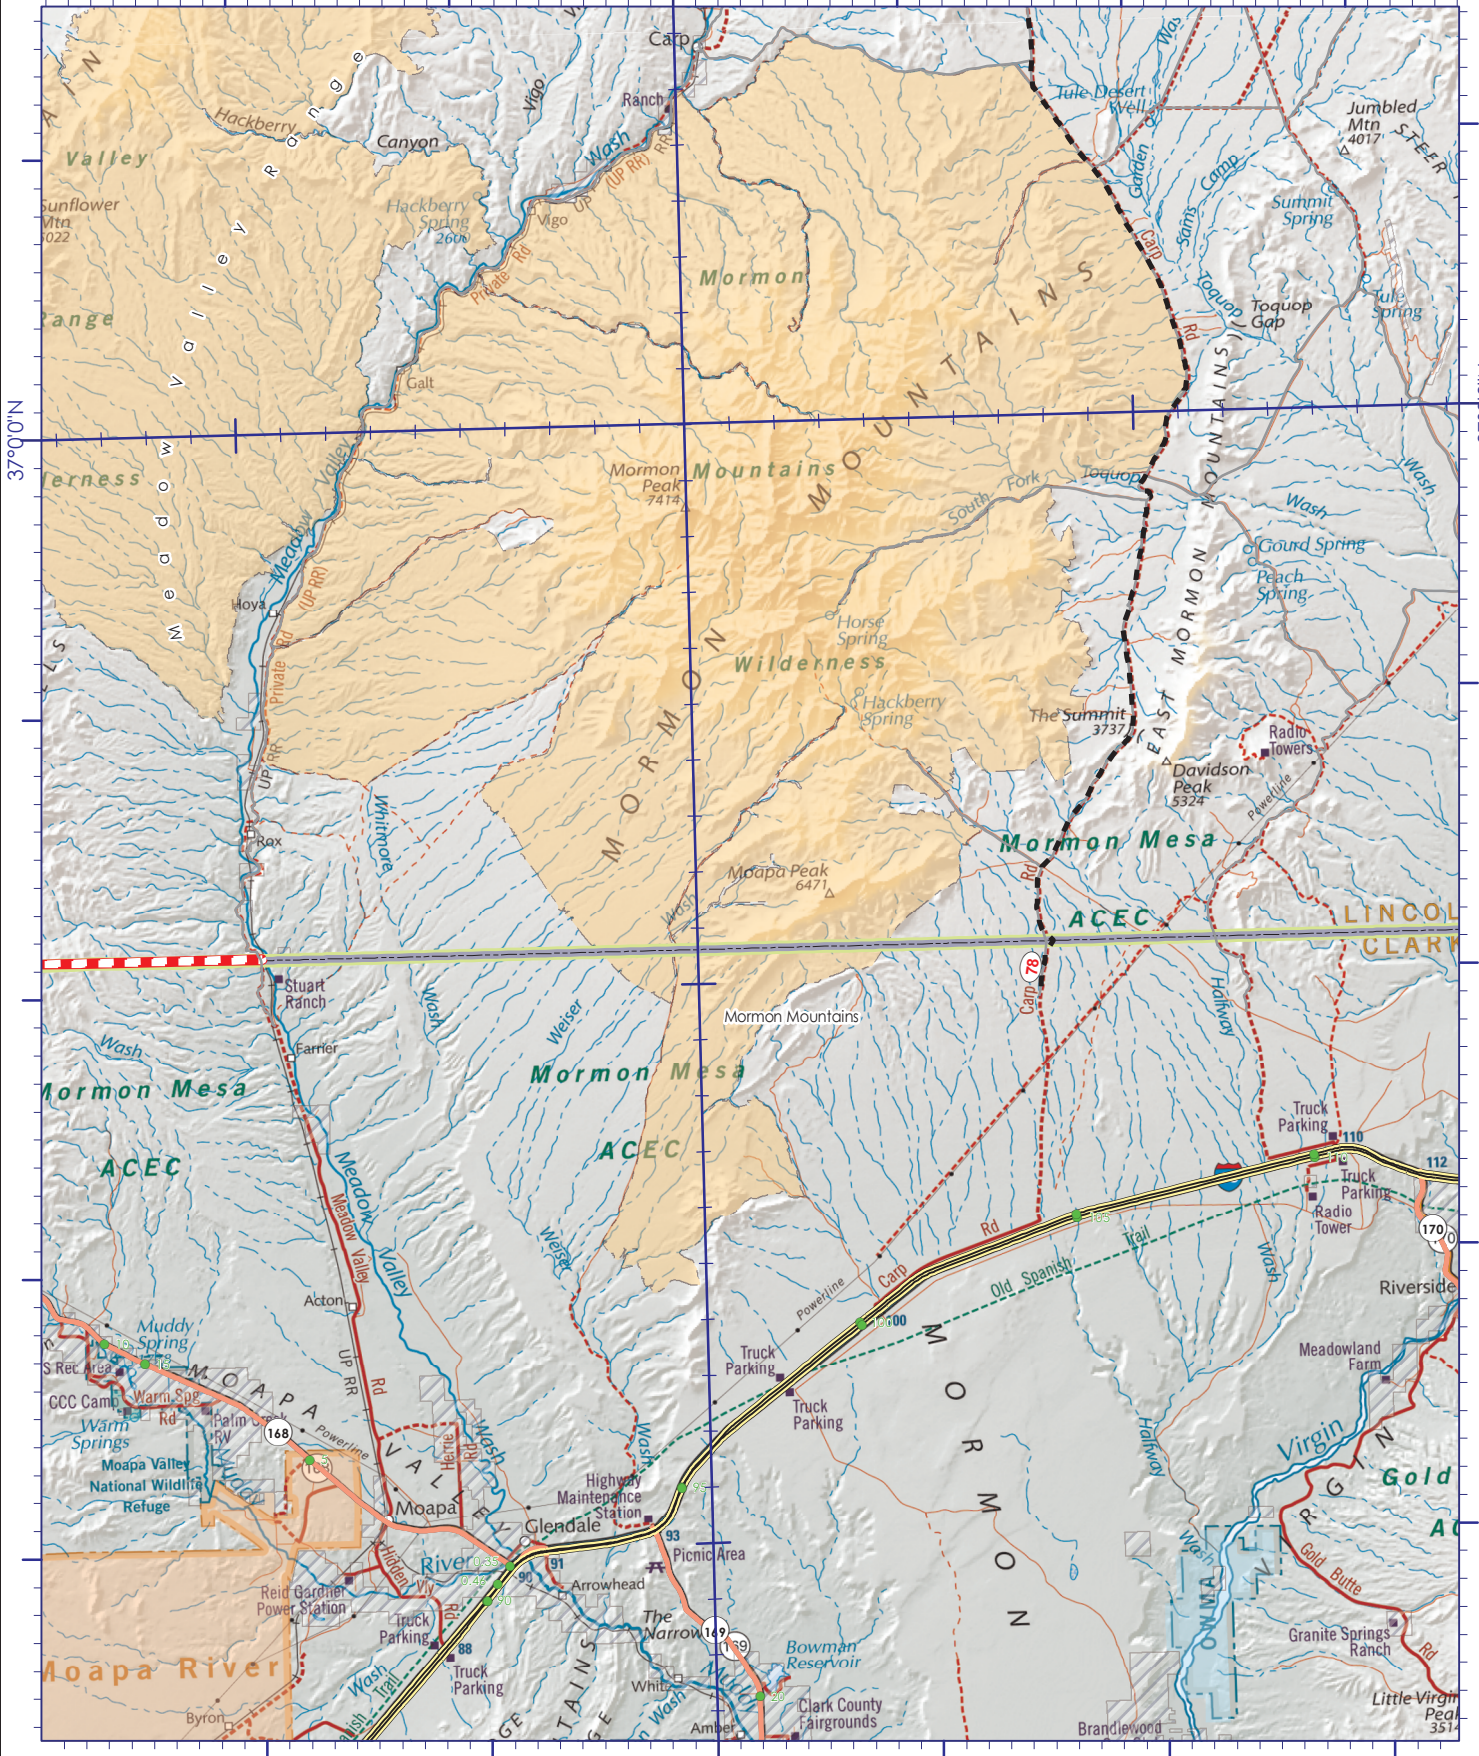

114°30'0"W

37°00'N

37°00'N

114°30'0"W

Scale
1:250,000

Quadrangle H4
Page 45

Map prepared by Kyle Ford
2013

Map coordinates are projected in UTM, Zone 11, according to the North American Datum of 1983. Latitude and Longitude grid ticks are shown in blue.

NORTH