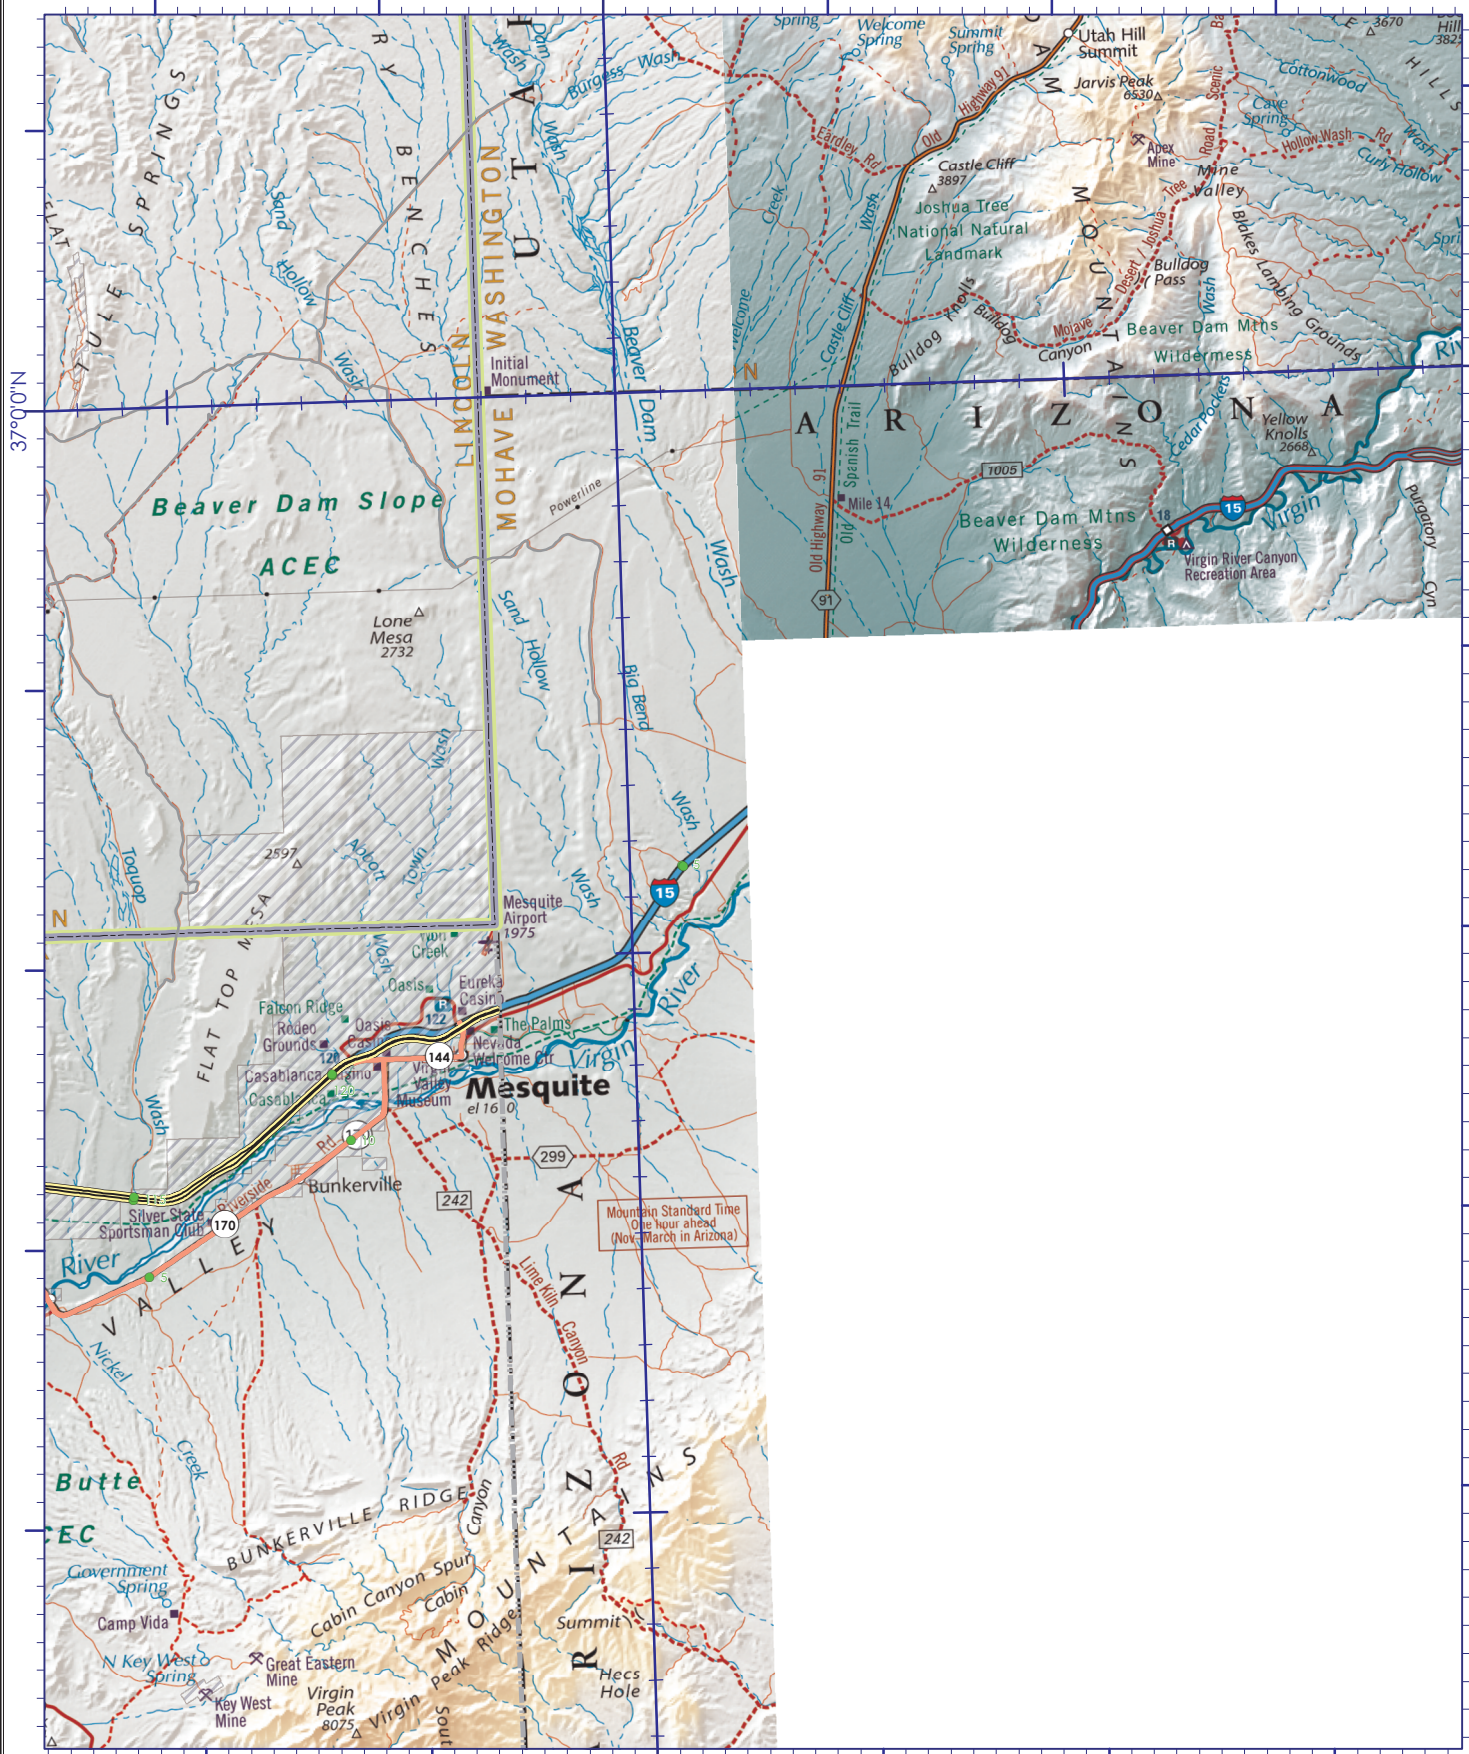

114°0'0"W

37°0'0"N

37°0'0"N

114°0'0"W

Scale
1:250,000

Quadrangle H5
Page 46

Map prepared by Kyle Ford
2013

Map coordinates are projected in UTM, Zone 11, according to the North American Datum of 1983. Latitude and Longitude grid ticks are shown in blue.

NORTH