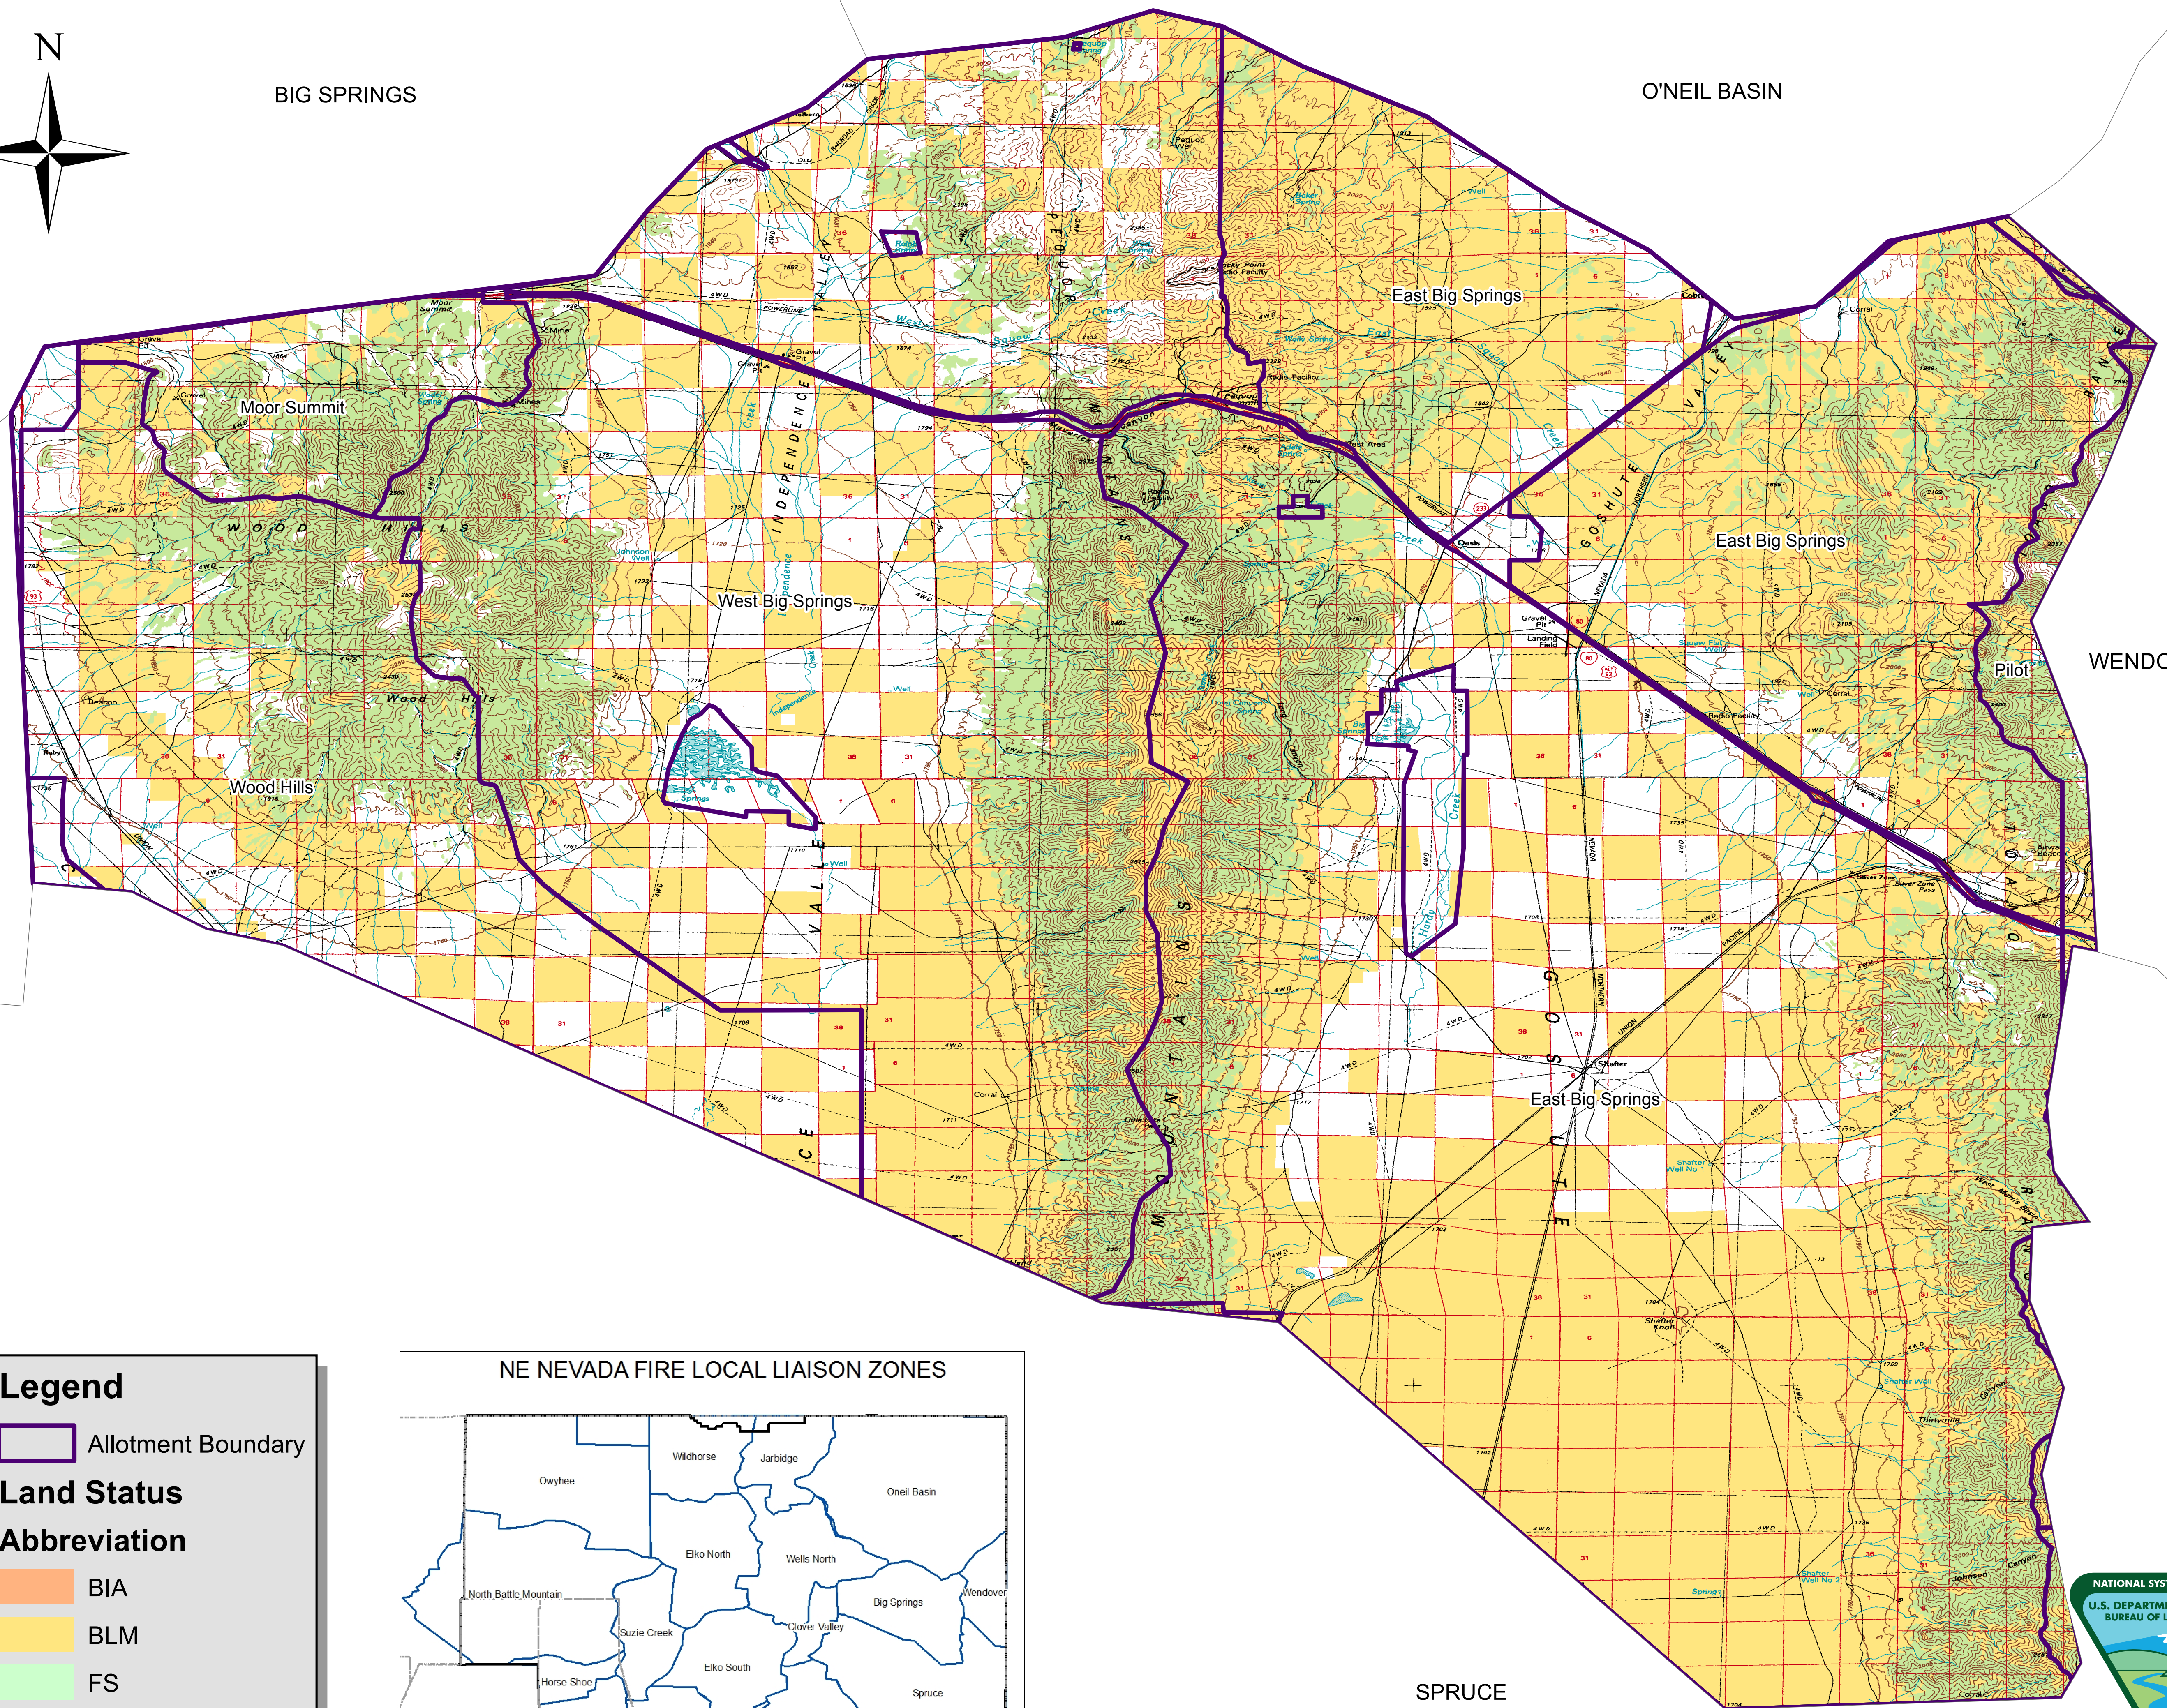

# Big Springs Zone Allotment Map

BIG SPRINGS

O'NEIL BASIN

CLOVER VALLEY

WENDOVER

## Legend

Allotment Boundary

### Land Status

## NE NEVADA FIRE LOCAL LIAISON ZONES

SPRUCE