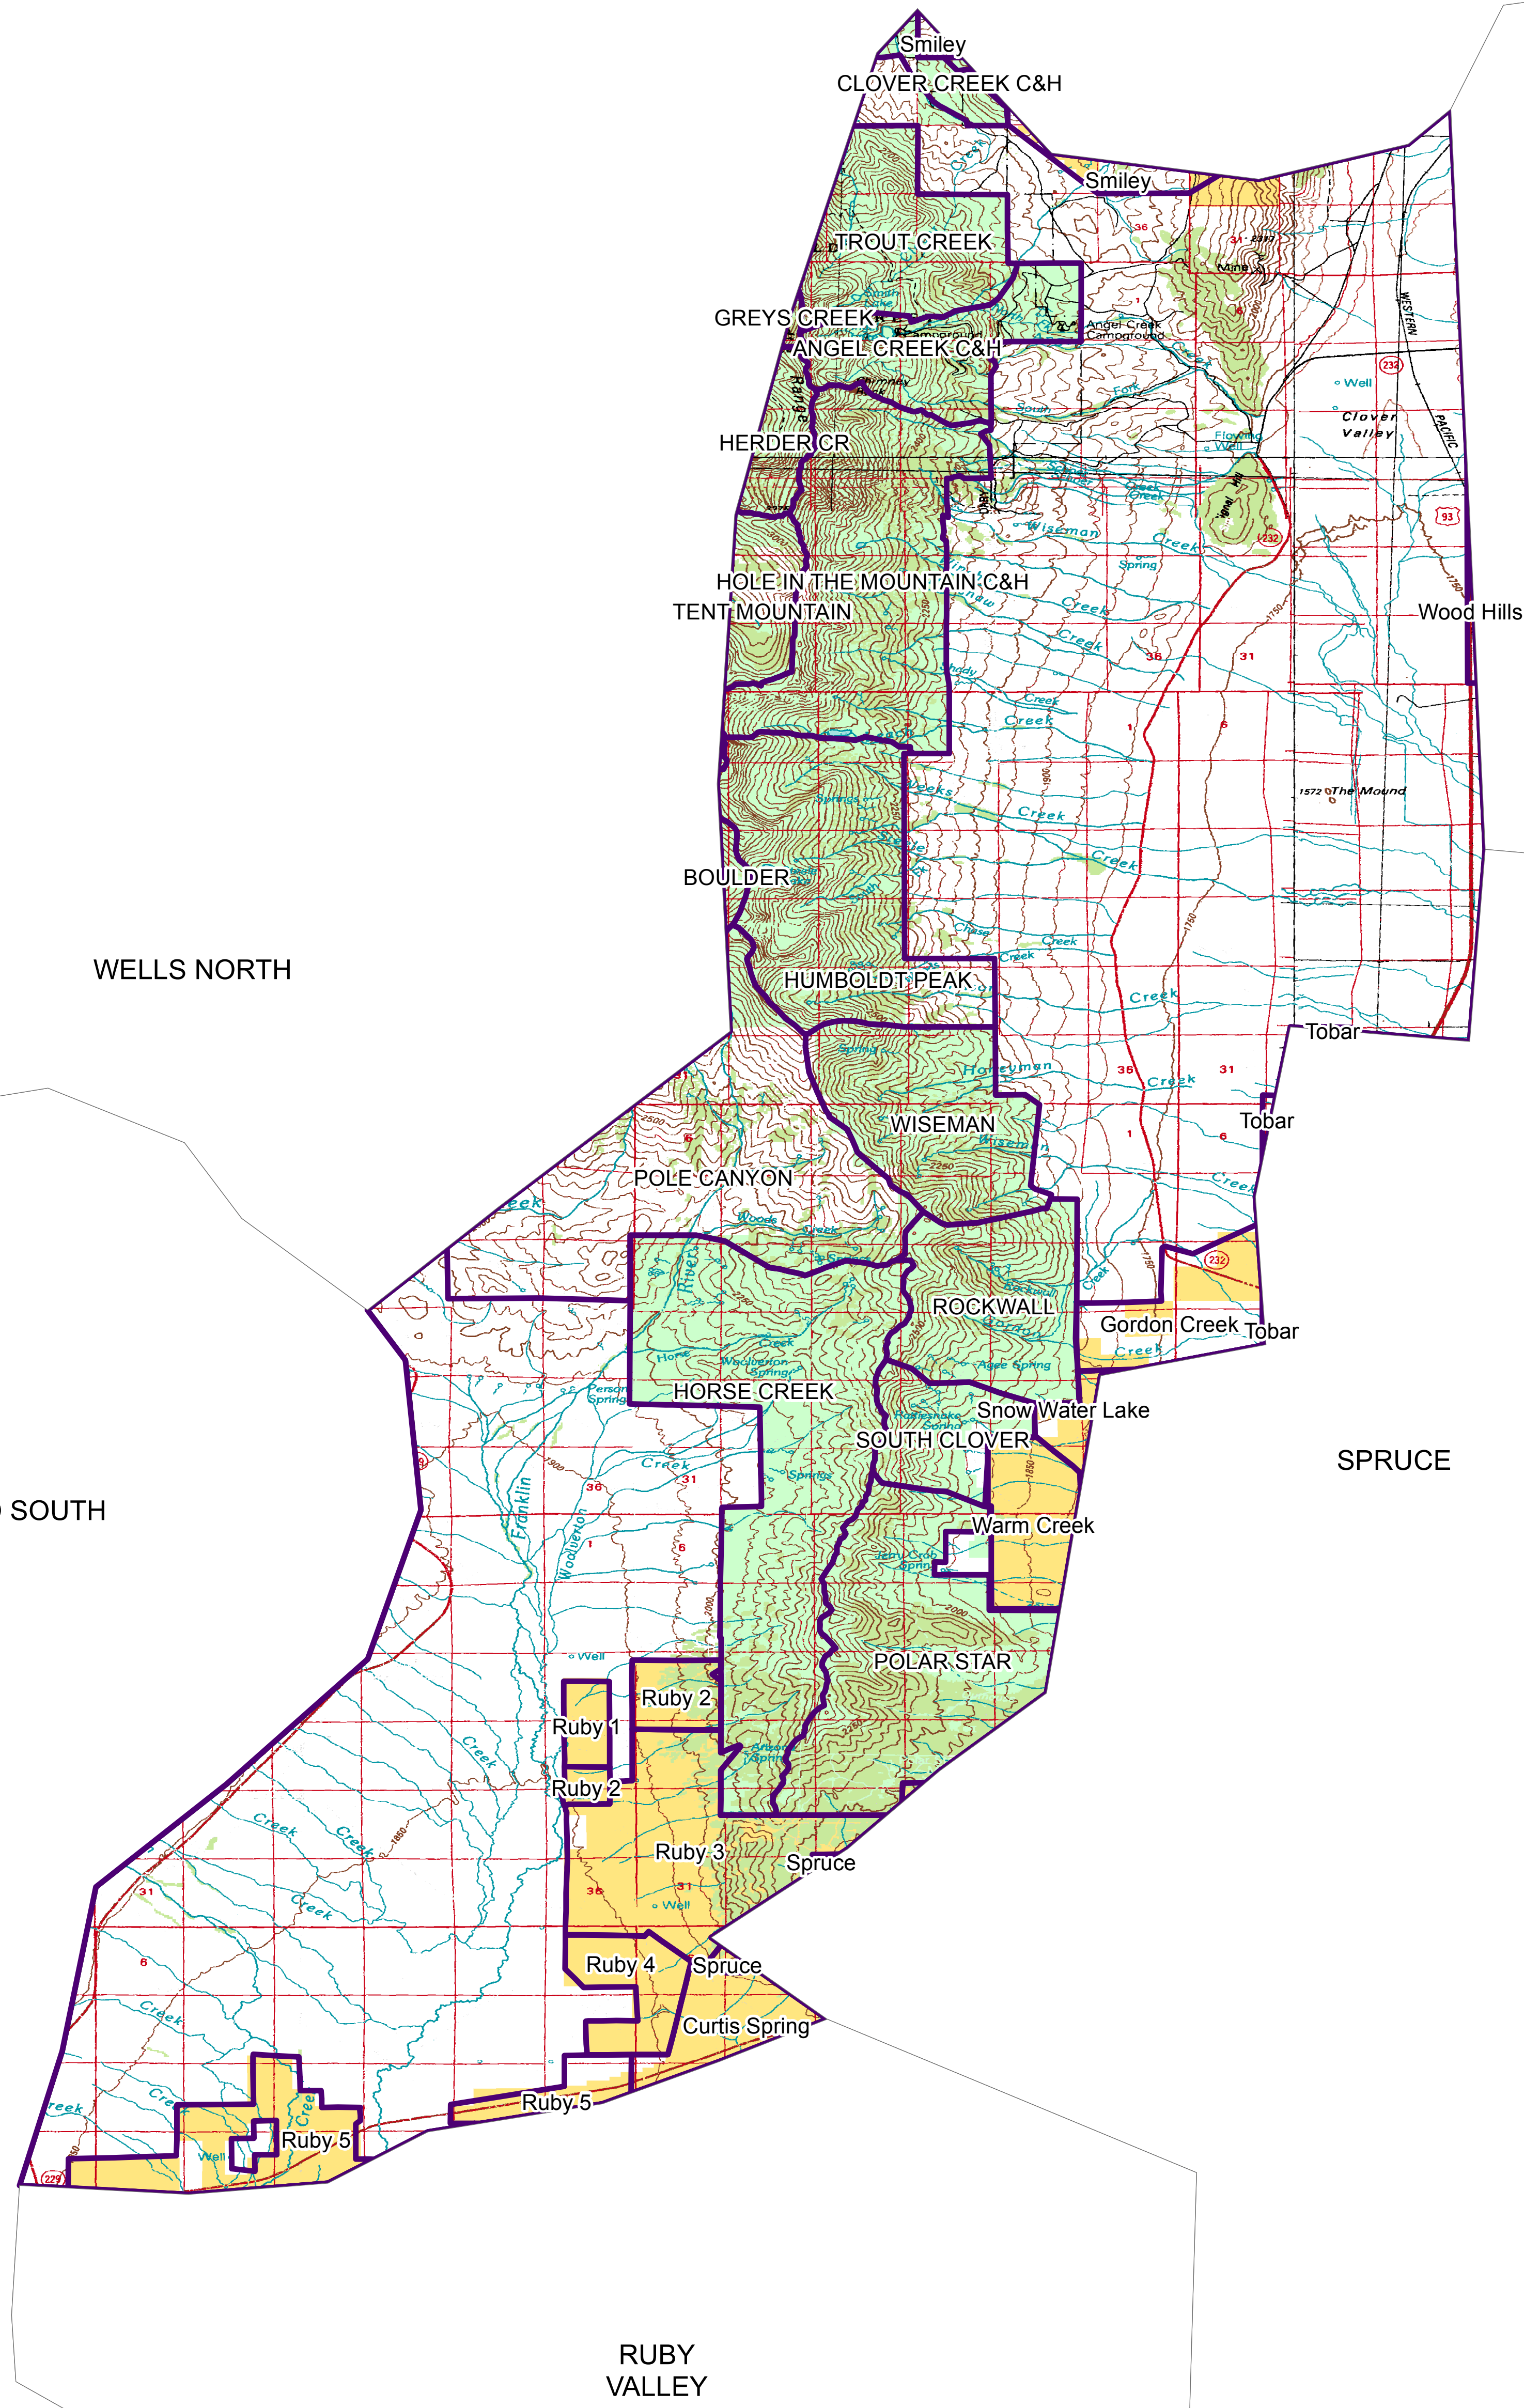

# Clover Valley Liaison Zone Allotment Map

**Legend**

Allotment Boundary

**Land Status Abbreviation**

- BIA
- BLM
- FS
- FWS
- NPS
- PVT
- WTR