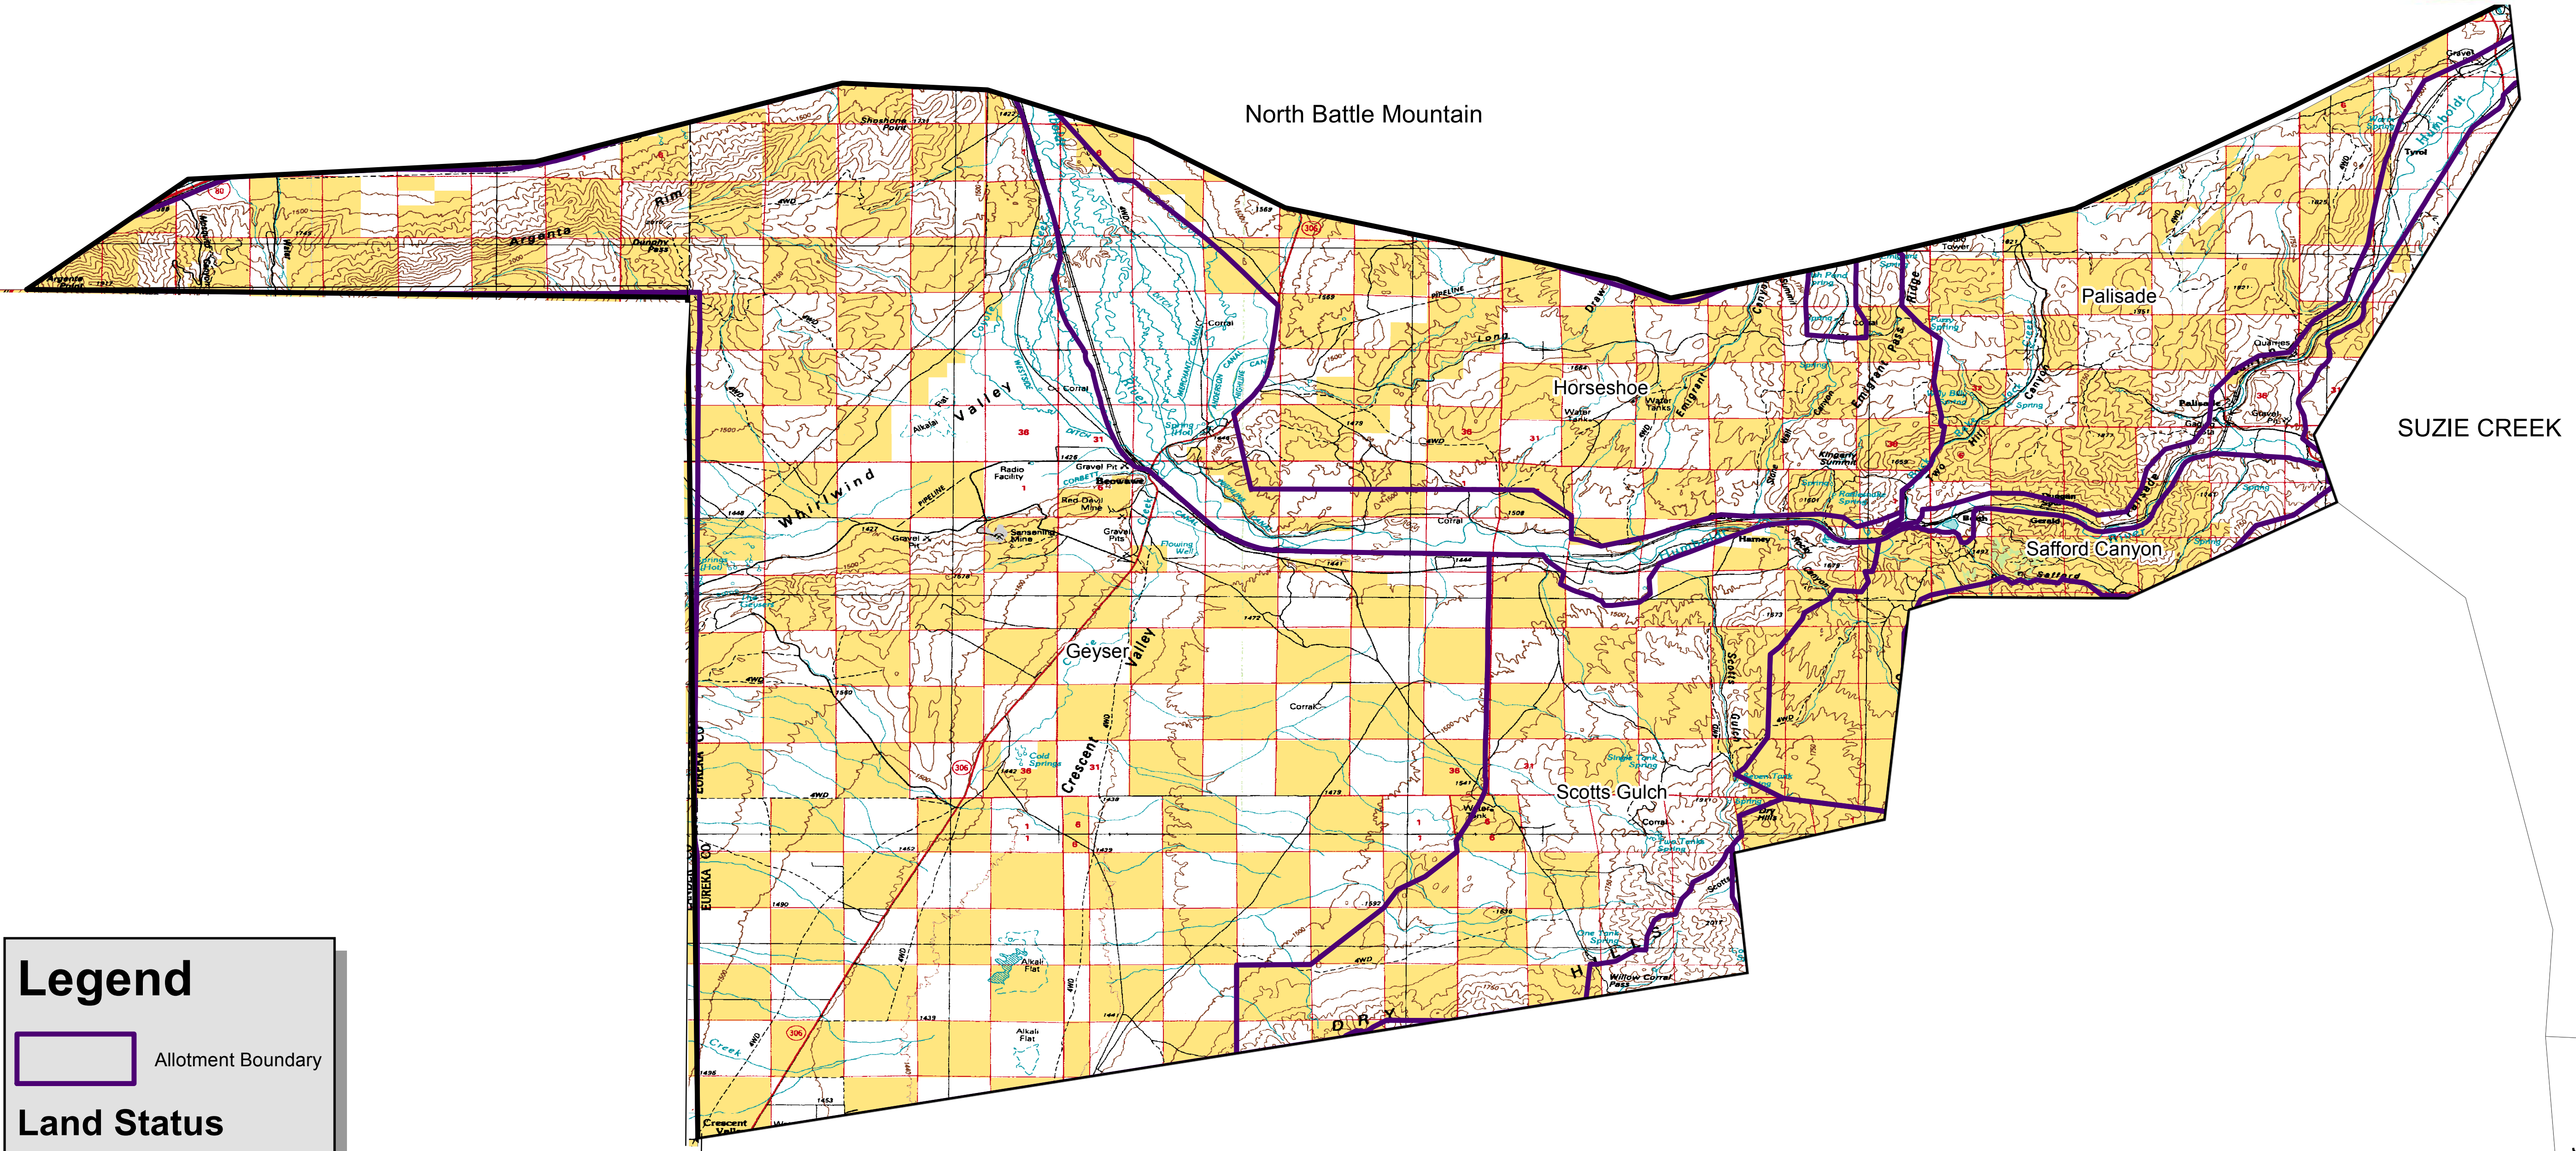

1:100,000

Horseshoe Liaison Zone Allotment Map

Legend

Allotment Boundary

Land Status

Abbreviation

	BIA
	BLM
	FS
	FWS
	PVT
	WTR

JIGGS