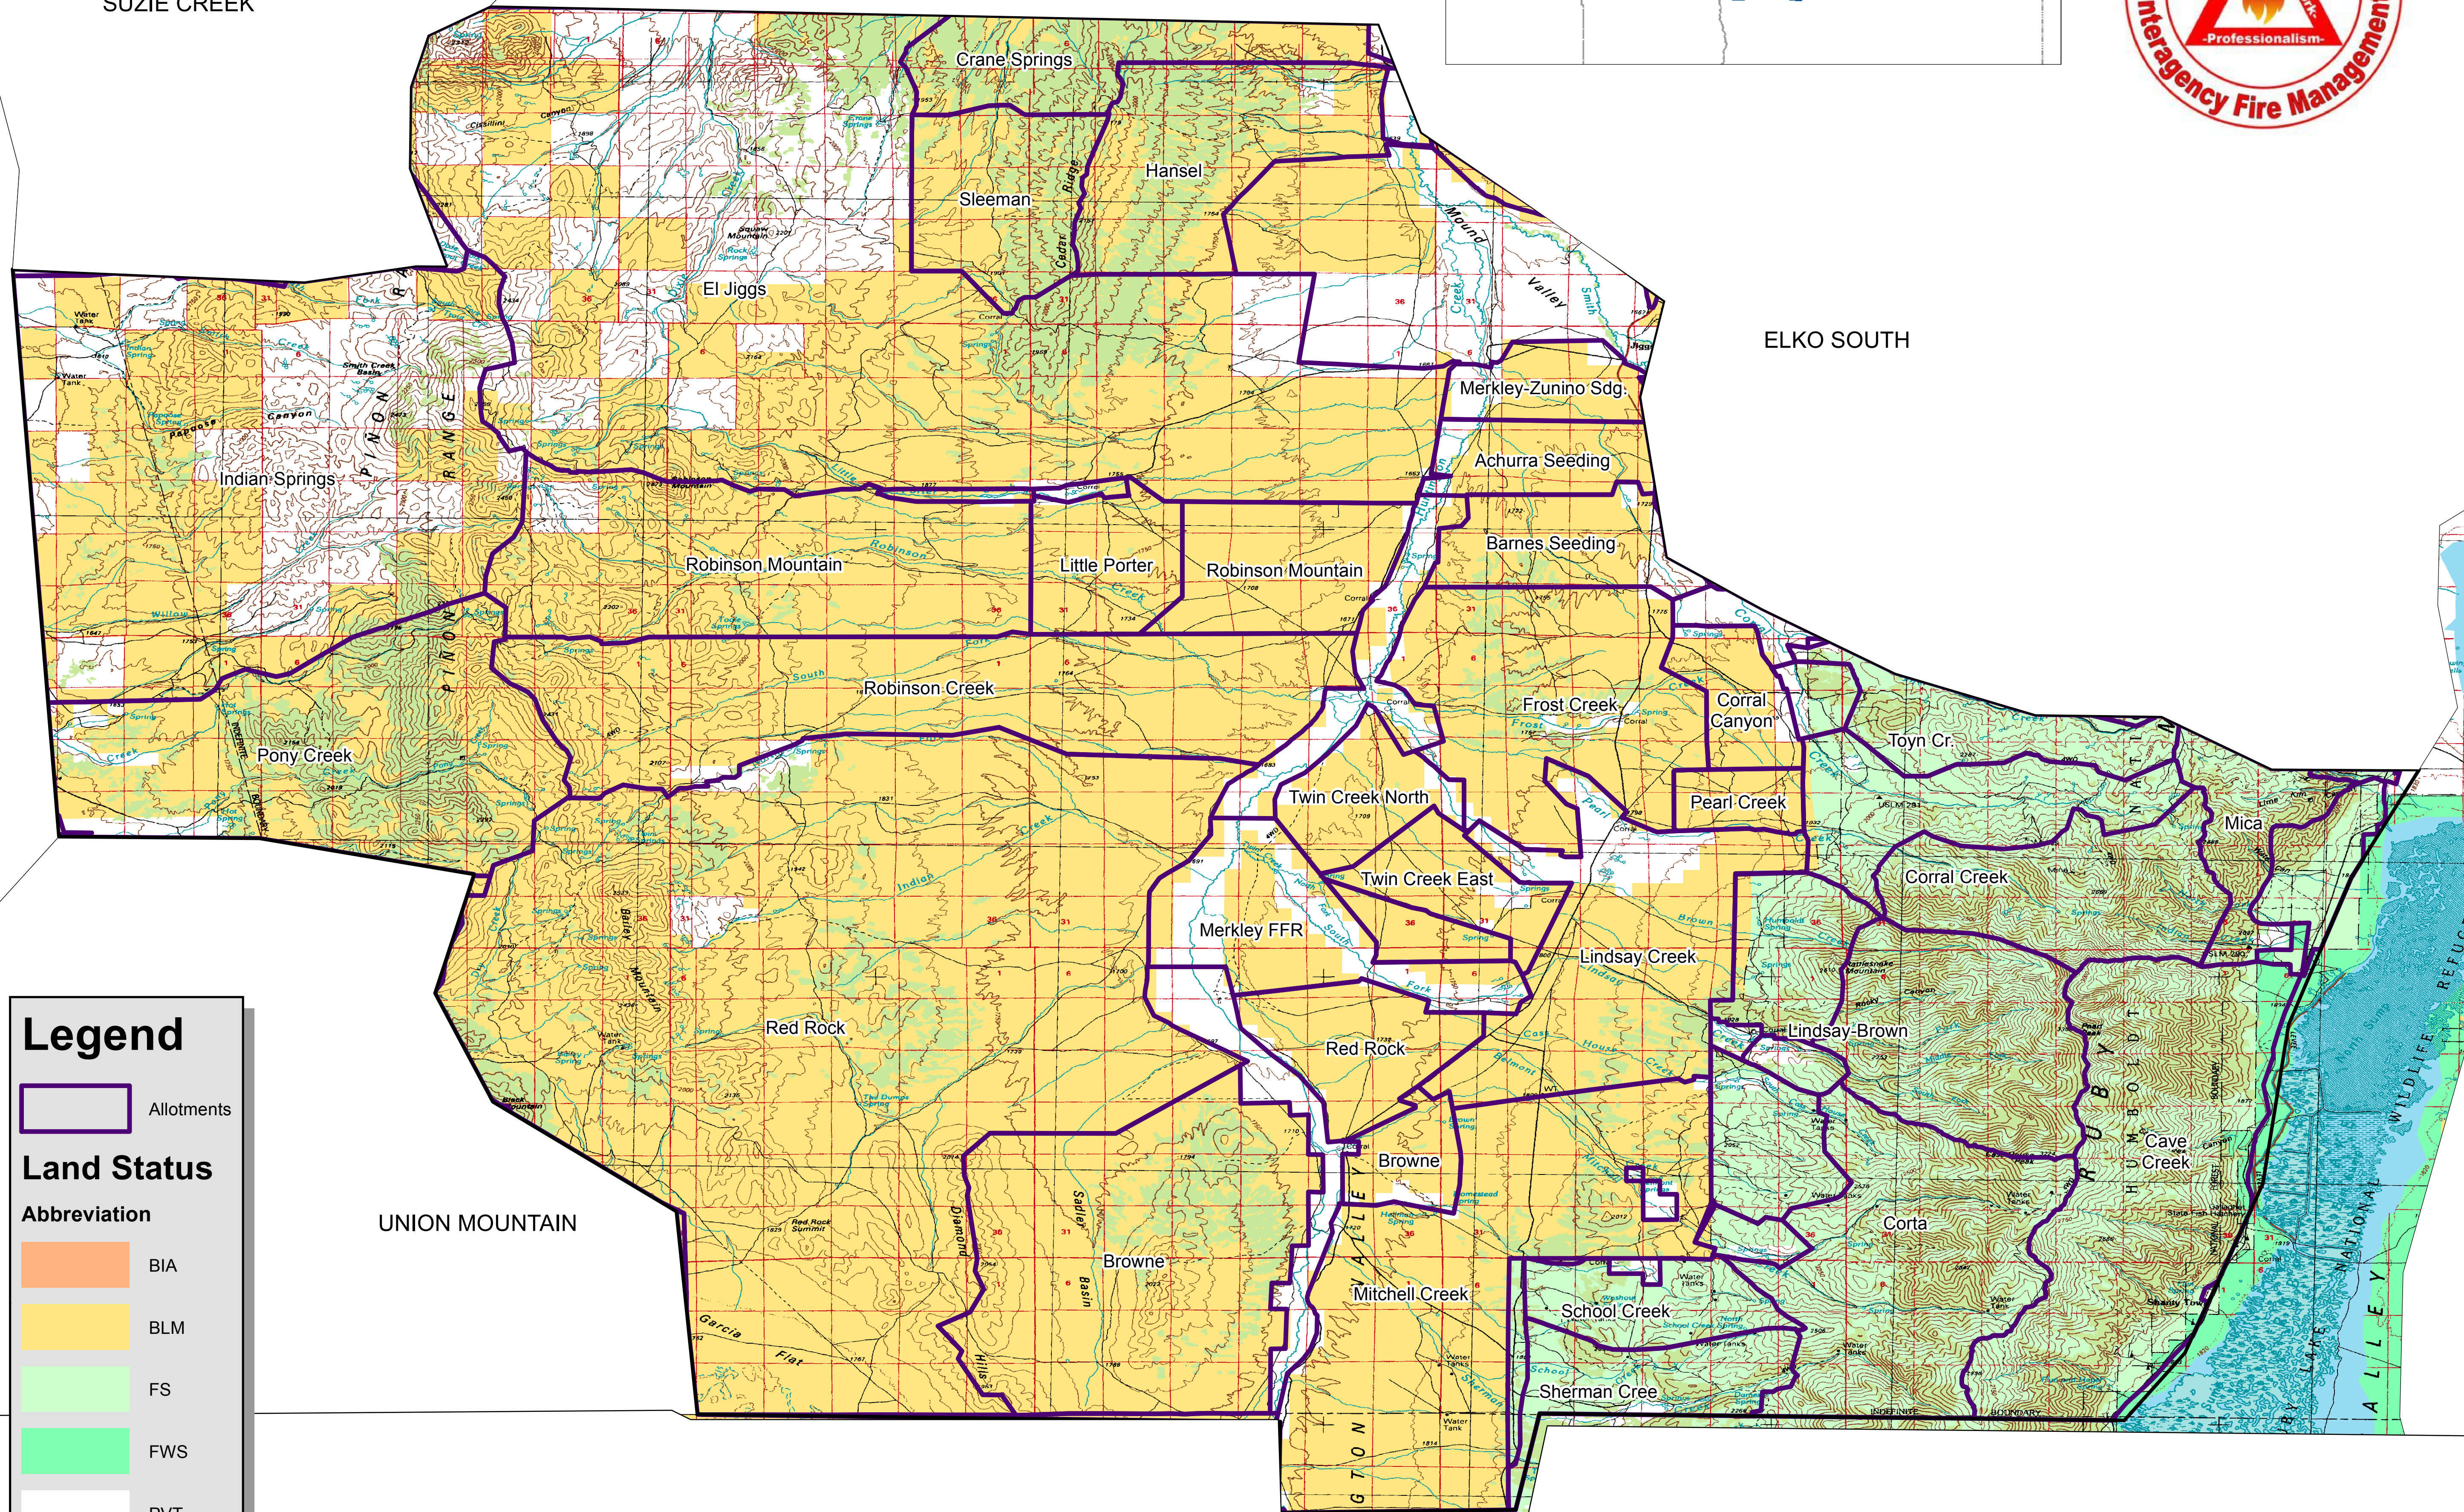

1:100,000

Jiggs Liaison Zone Allotment Map

SUZIE CREEK

ELKO SOUTH

UNION MOUNTAIN

Legend

Allotments

Land Status

Abbreviation

BIA

BLM

FS

FWS

PVT

WTR