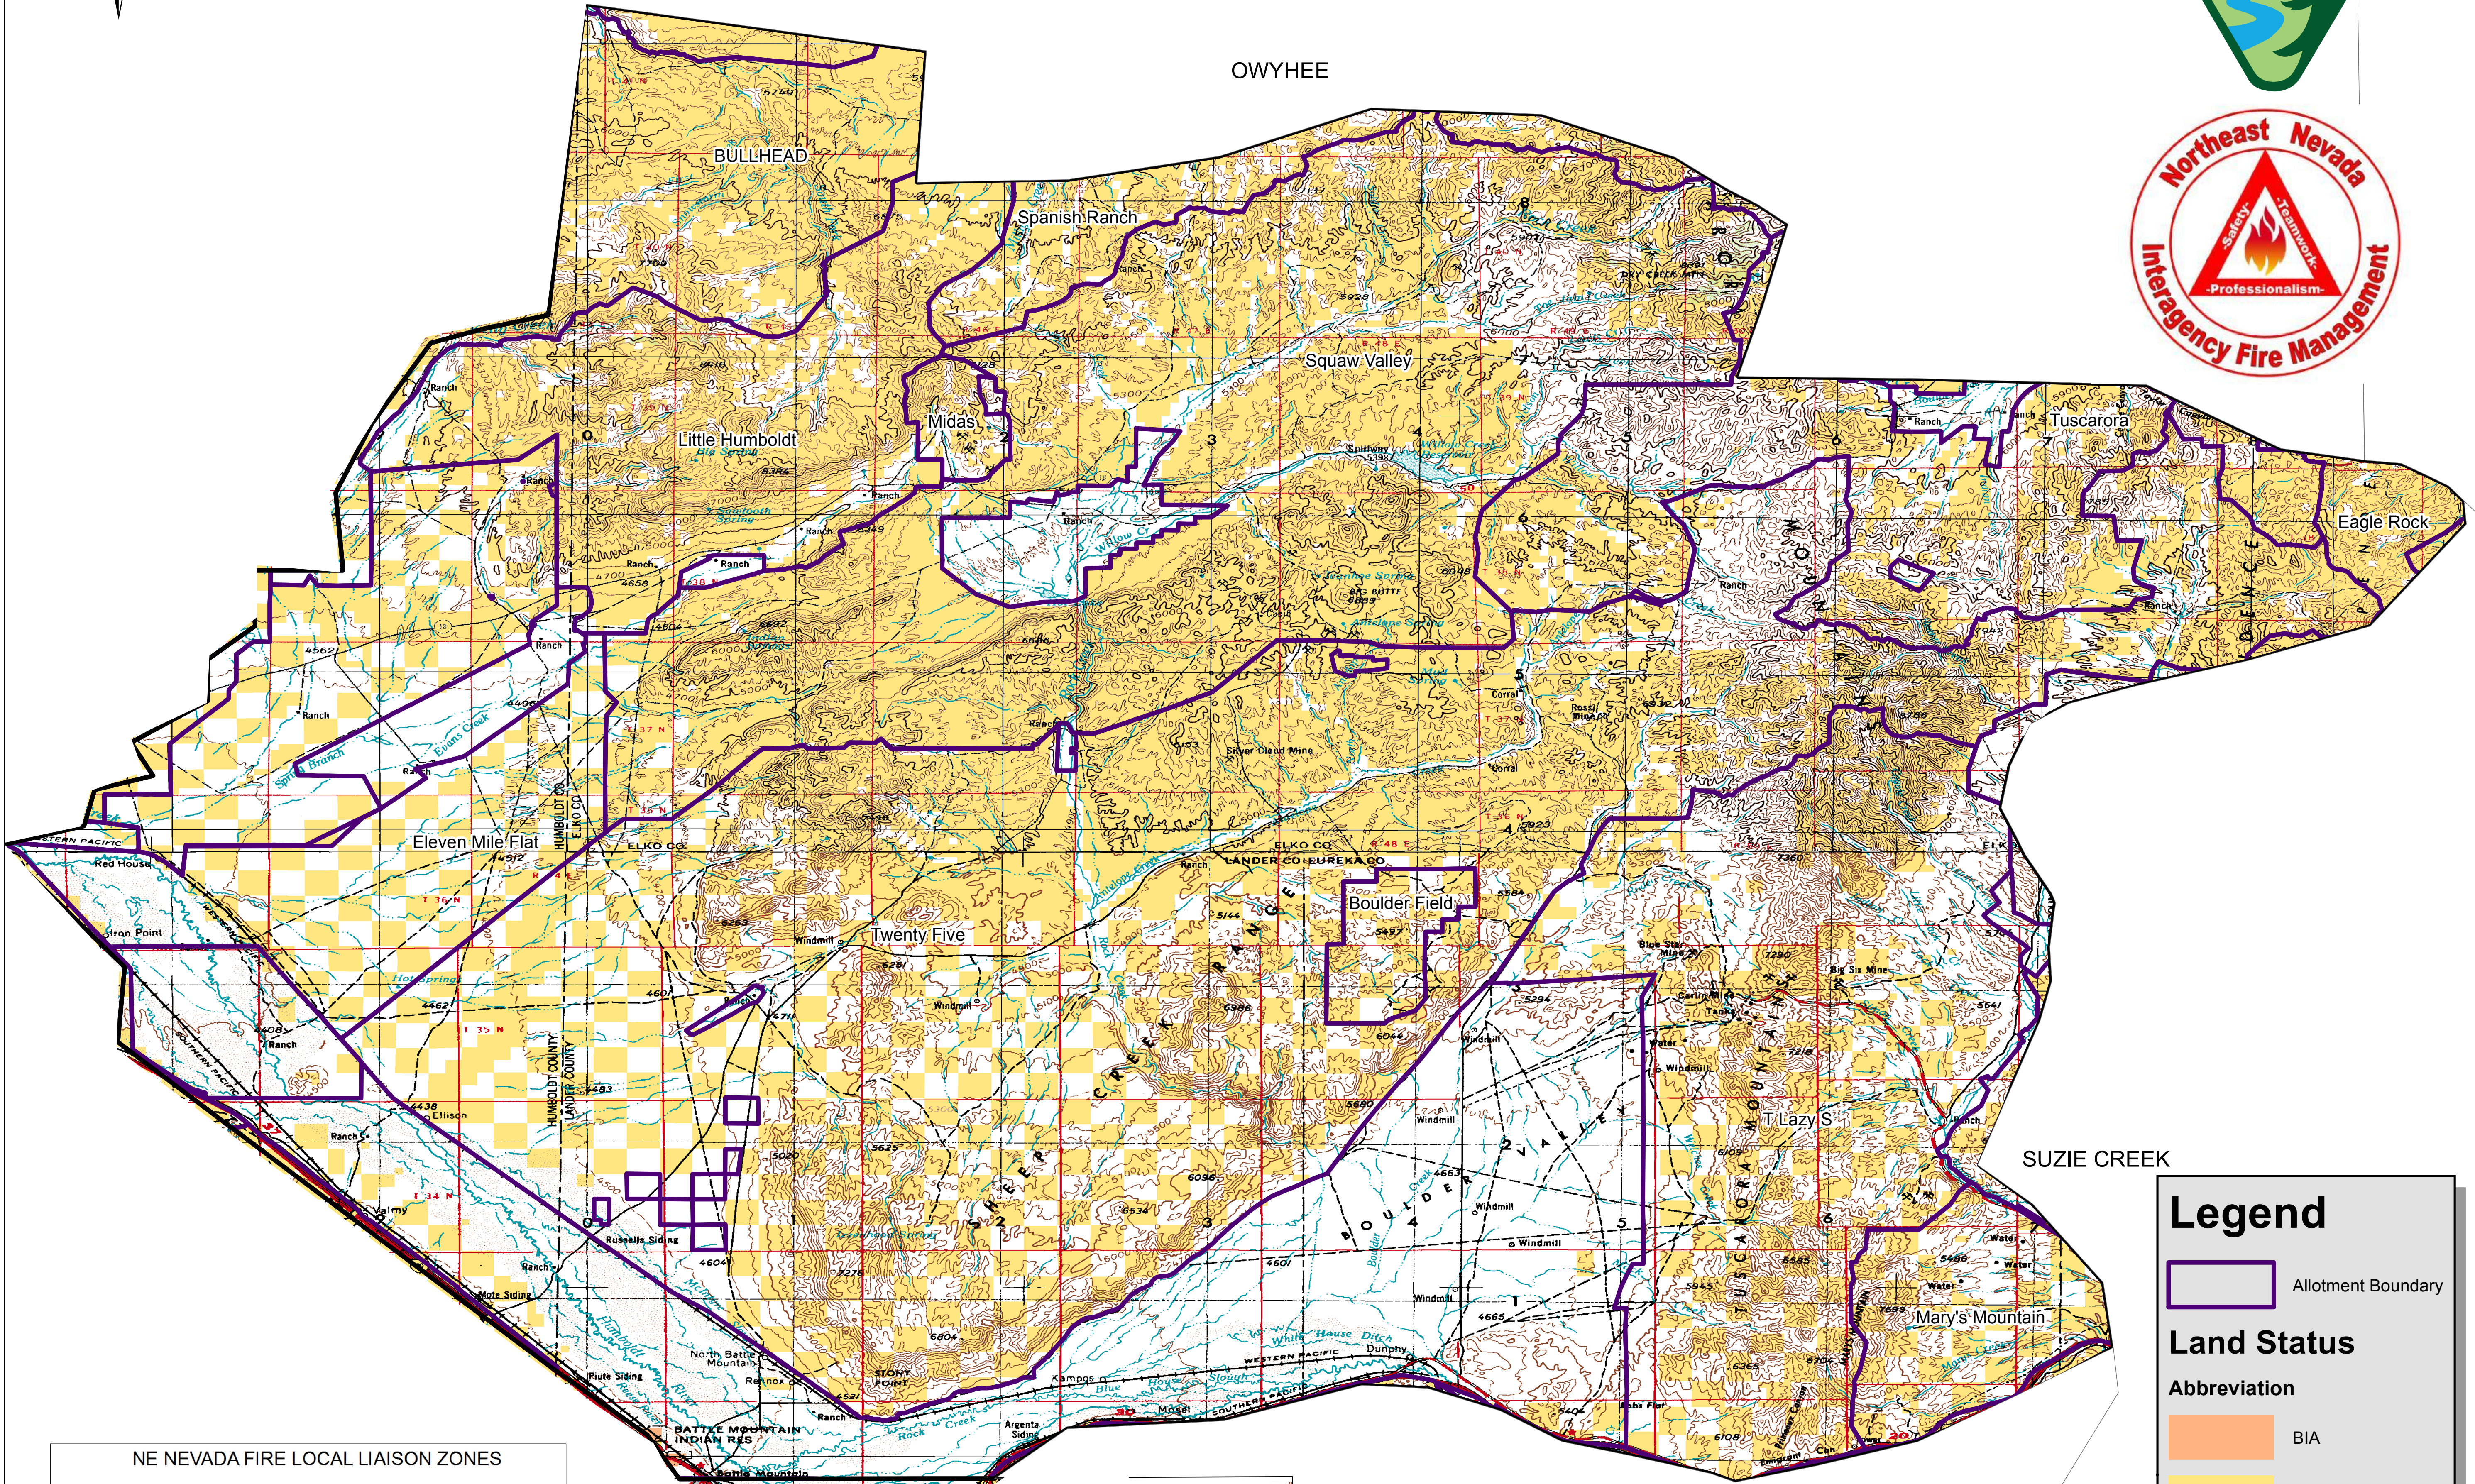

1:200,000

# North Battle Mountain Liaison Zone Allotment Map

**Legend**

Allotment Boundary

**Land Status**

Abbreviation

- BIA
- BLM
- FS
- FWS
- PVT
- WTR