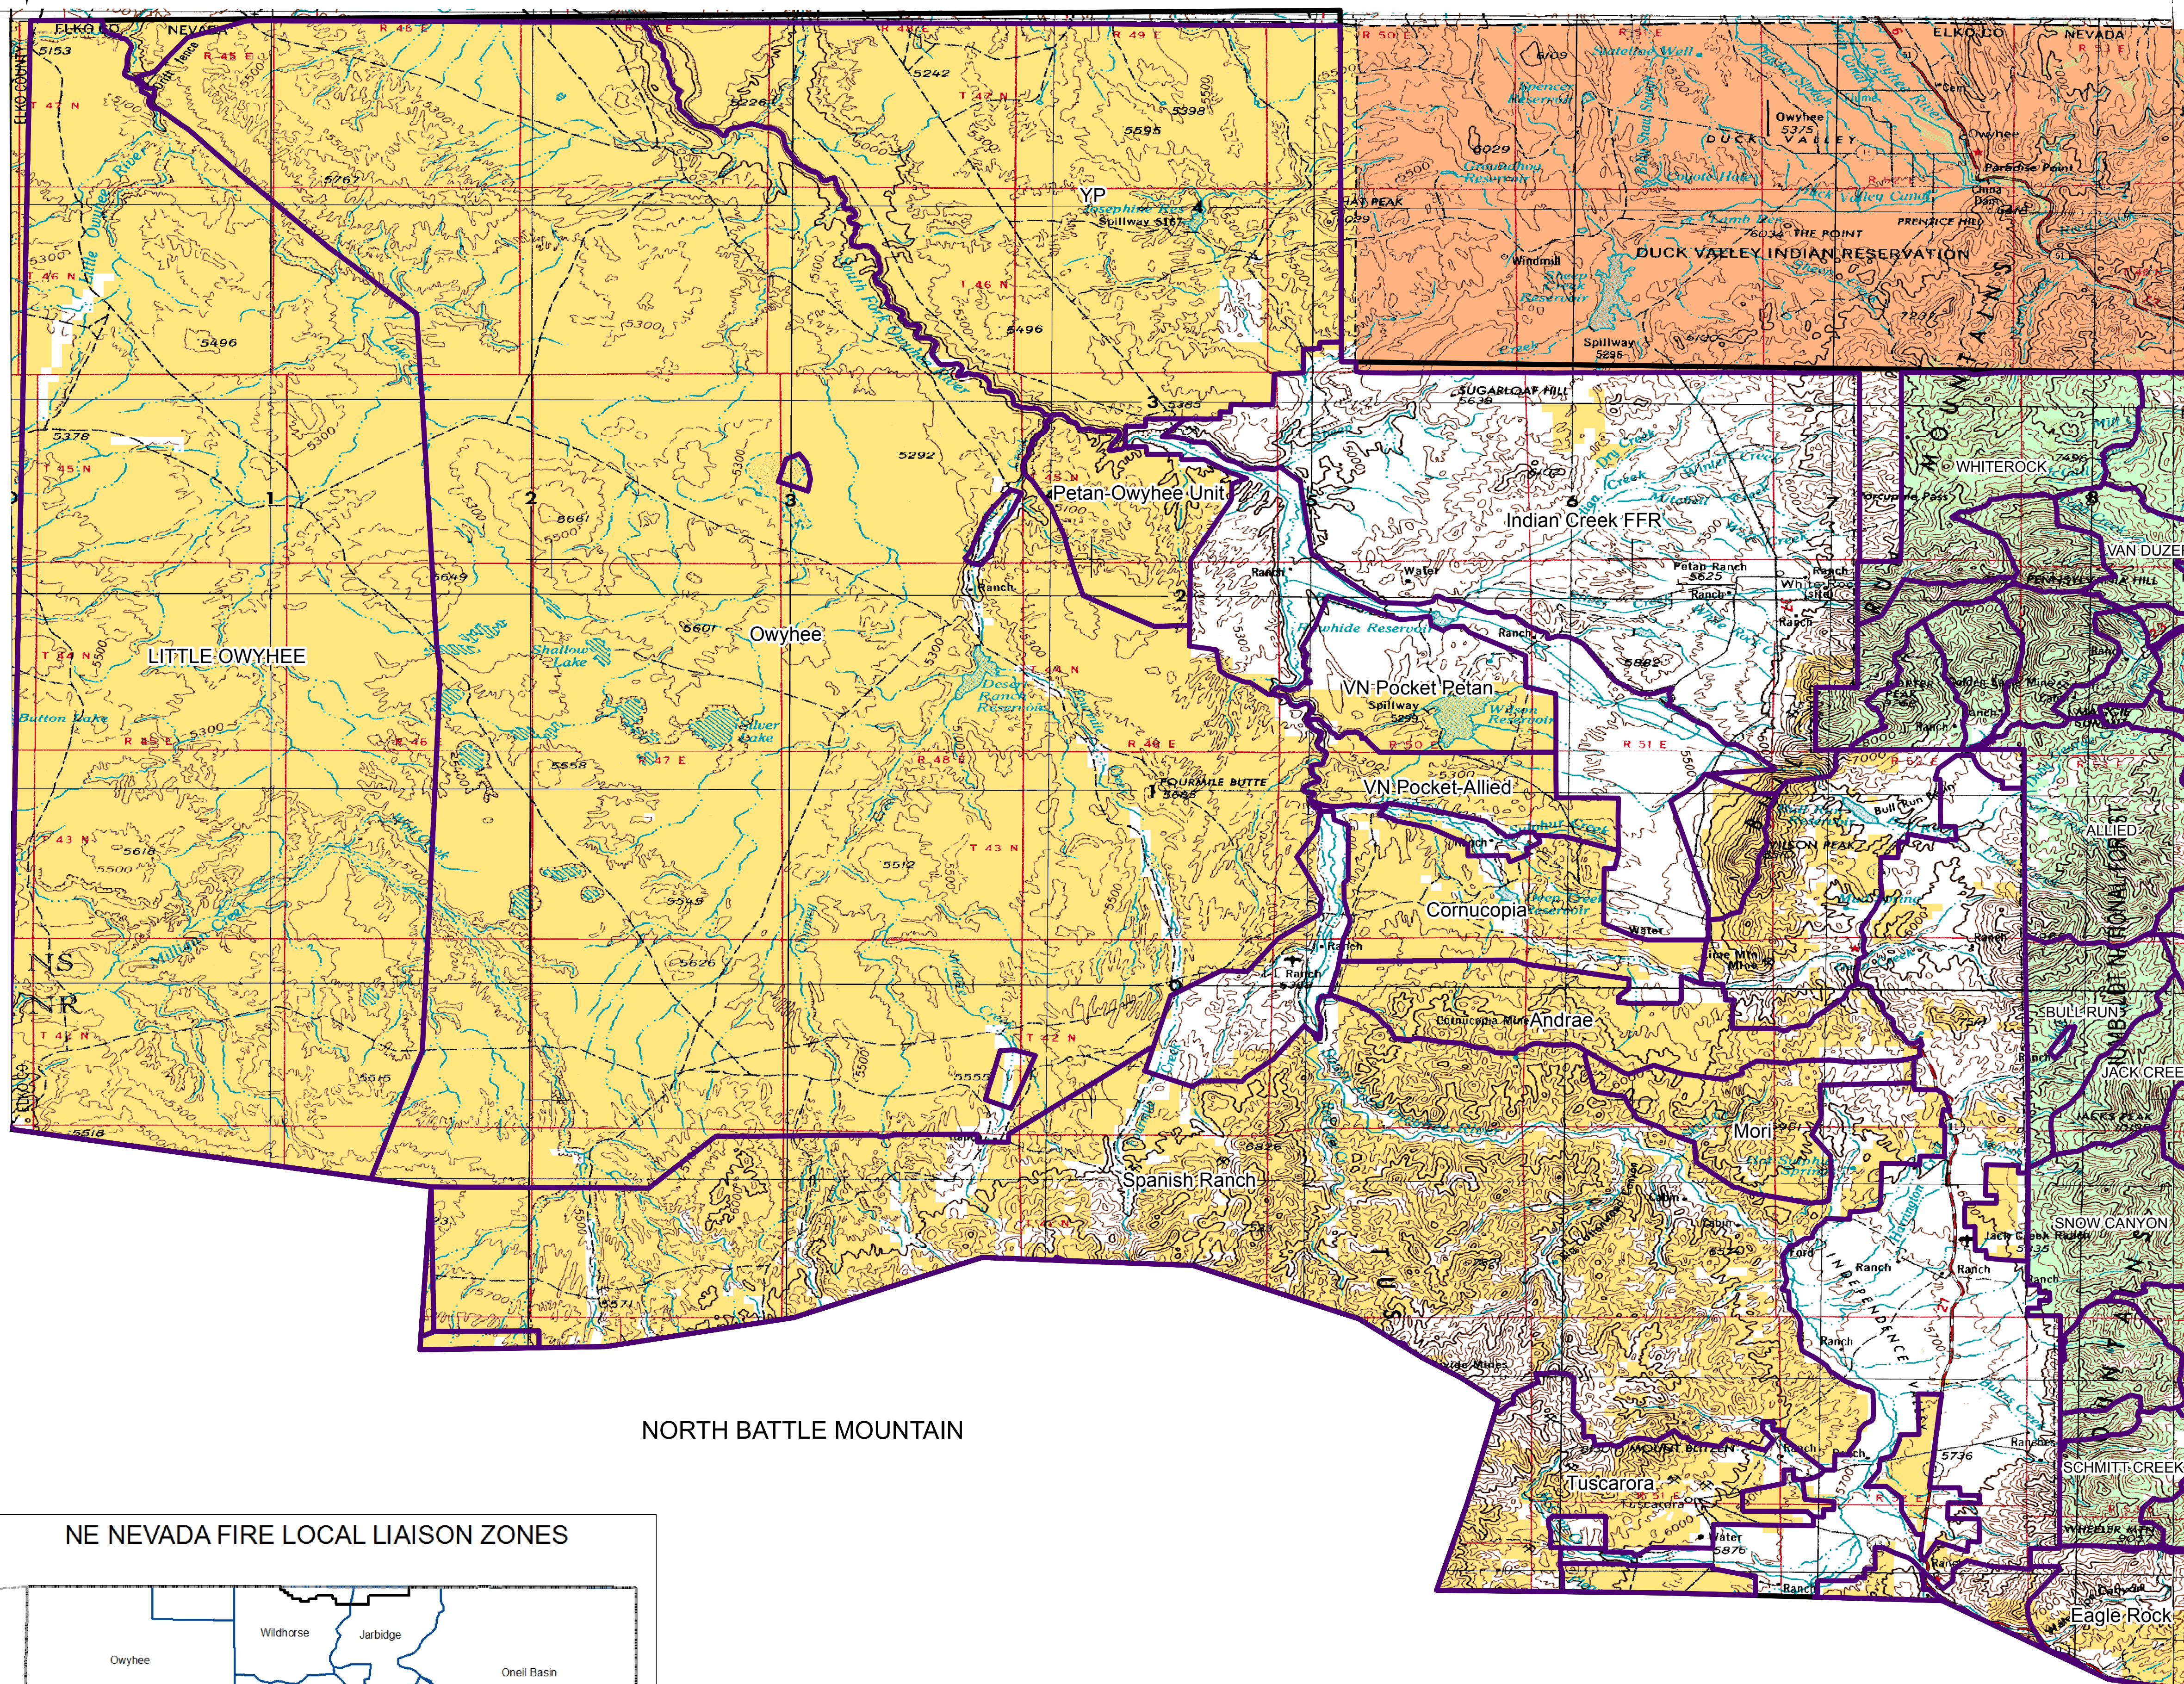

1:180,000

Owyhee Liaison Zone Allotment Map

WILDHORSE

ELKO NORTH

NORTH BATTLE MOUNTAIN

SUZIE CREEK

Legend

Allotment Boundary

Land Status

Abbreviation

	BIA
	BLM
	FS
	FWS
	PVT
	WTR