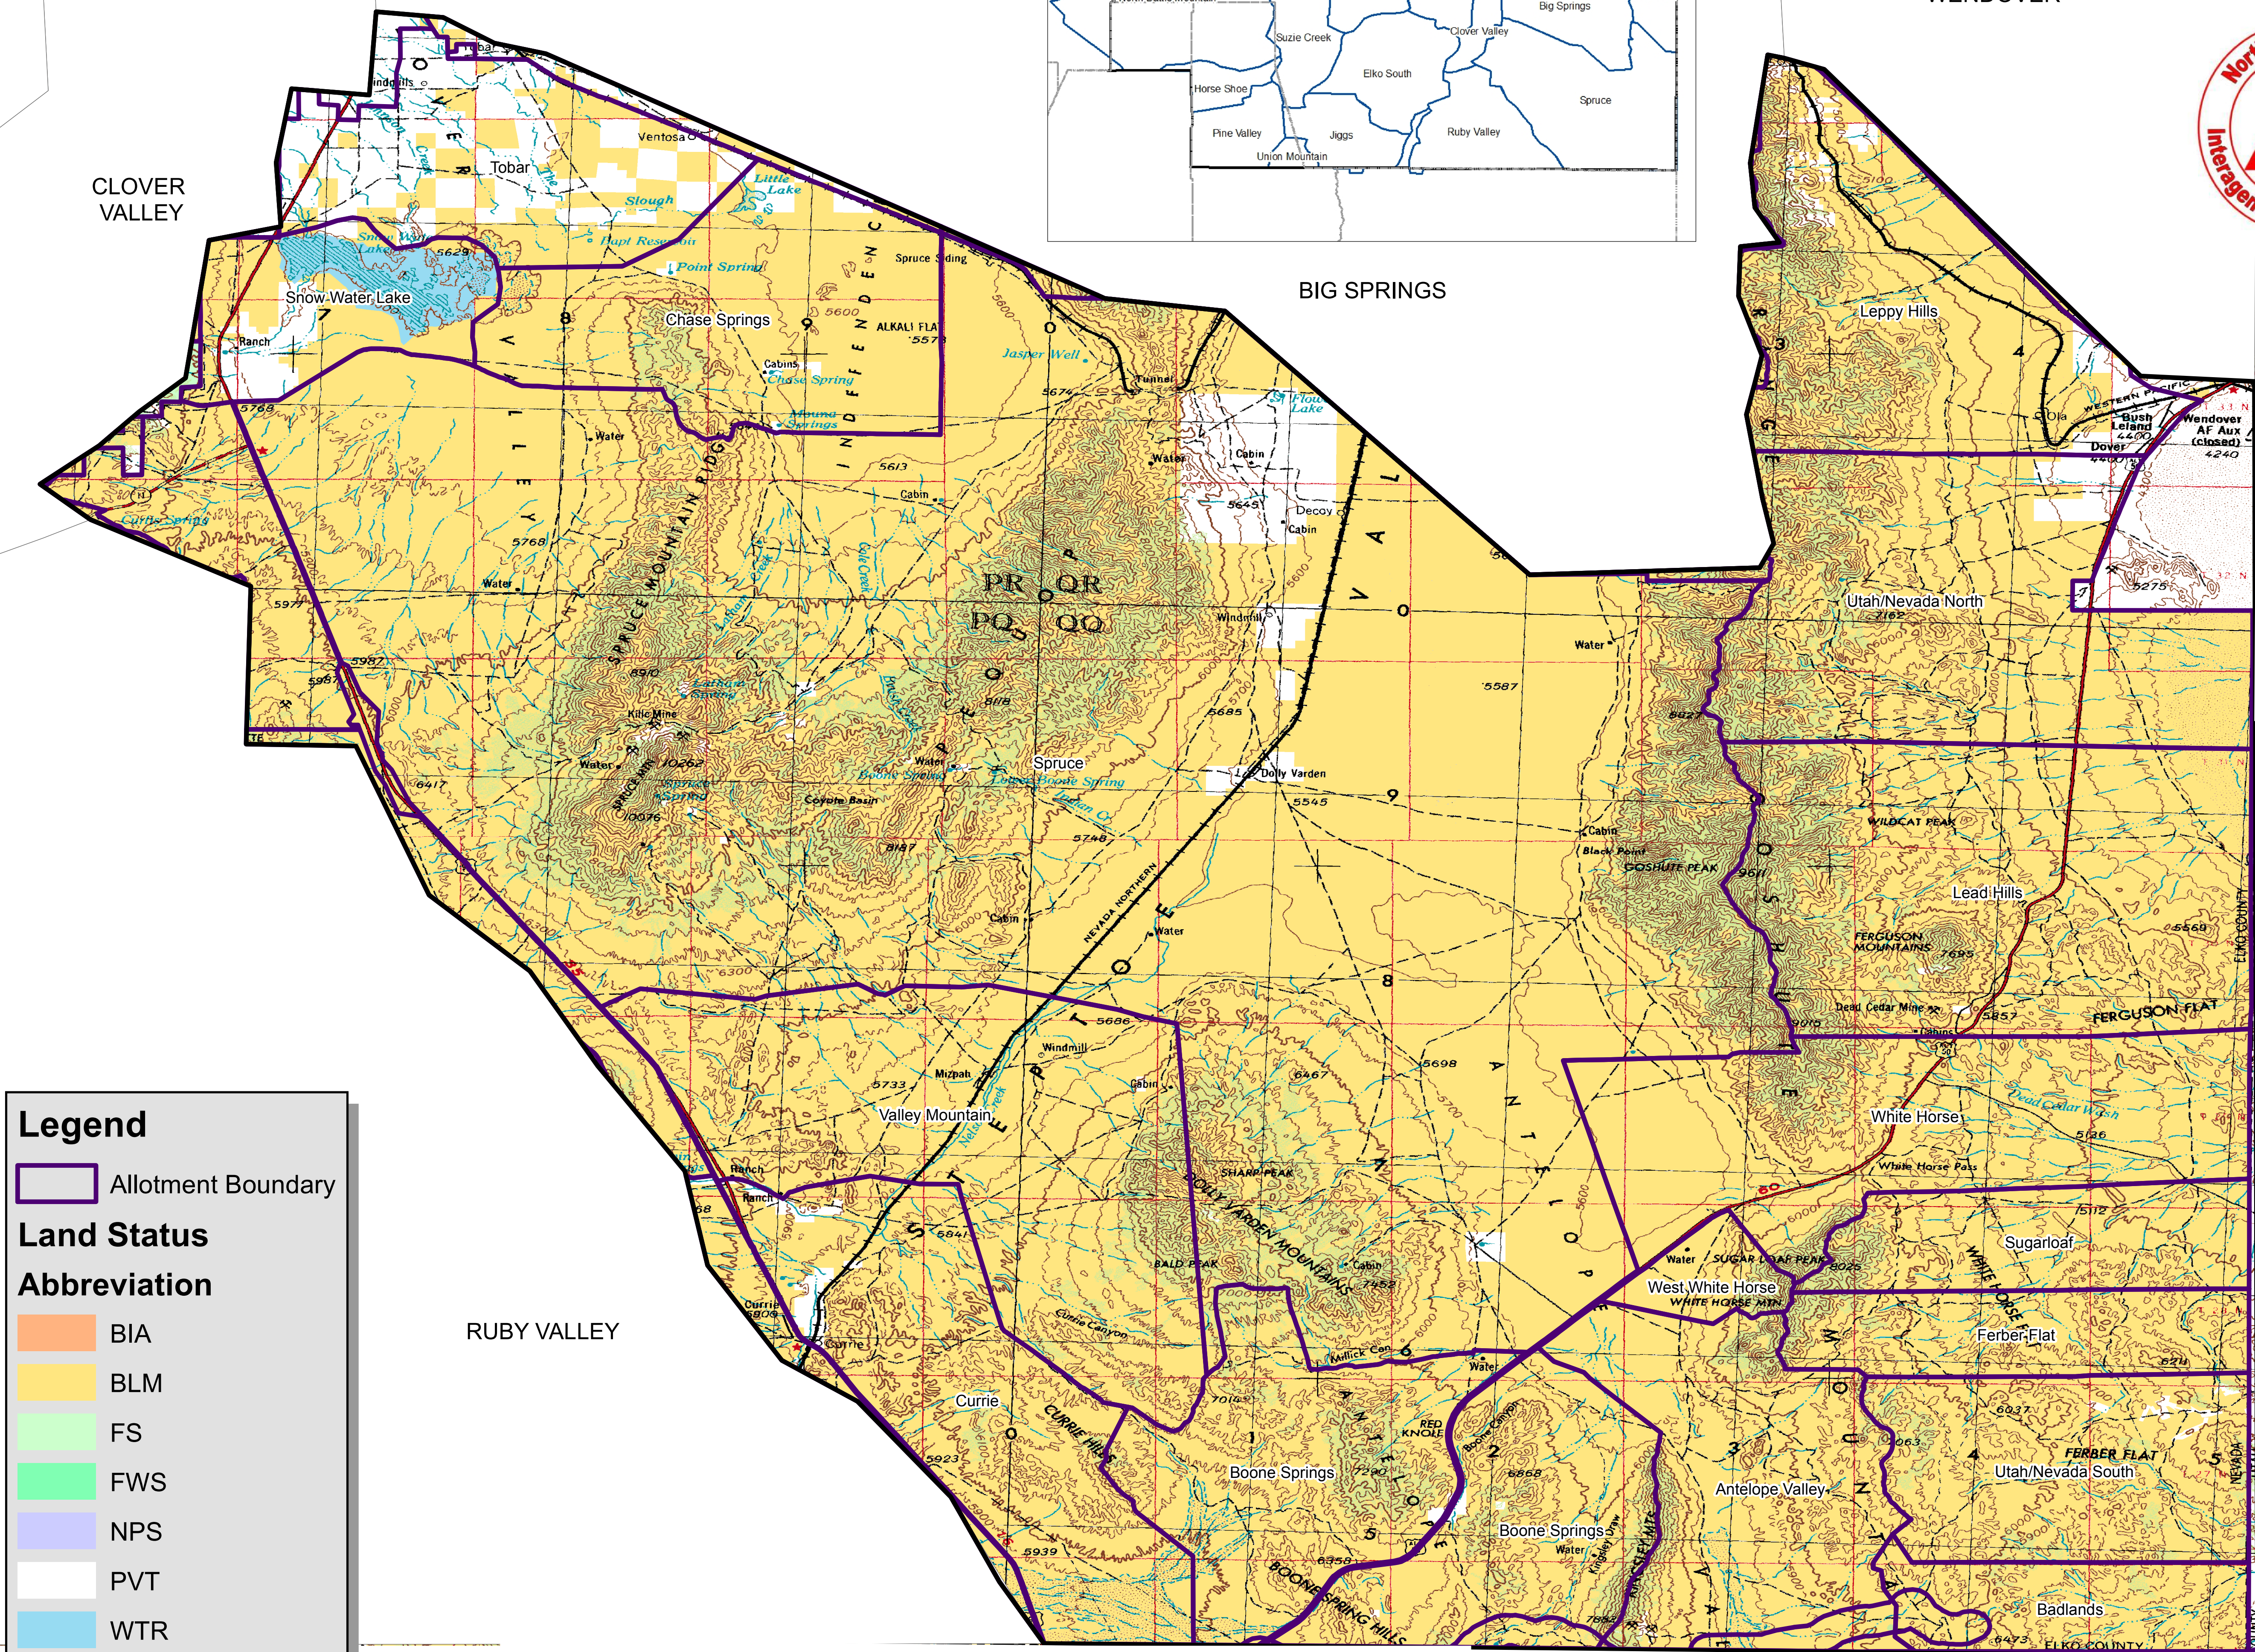

# Spruce Zone Allotment Map

CLOVER VALLEY

WENDOVER

BIG SPRINGS

## Legend

Allotment Boundary

## Land Status