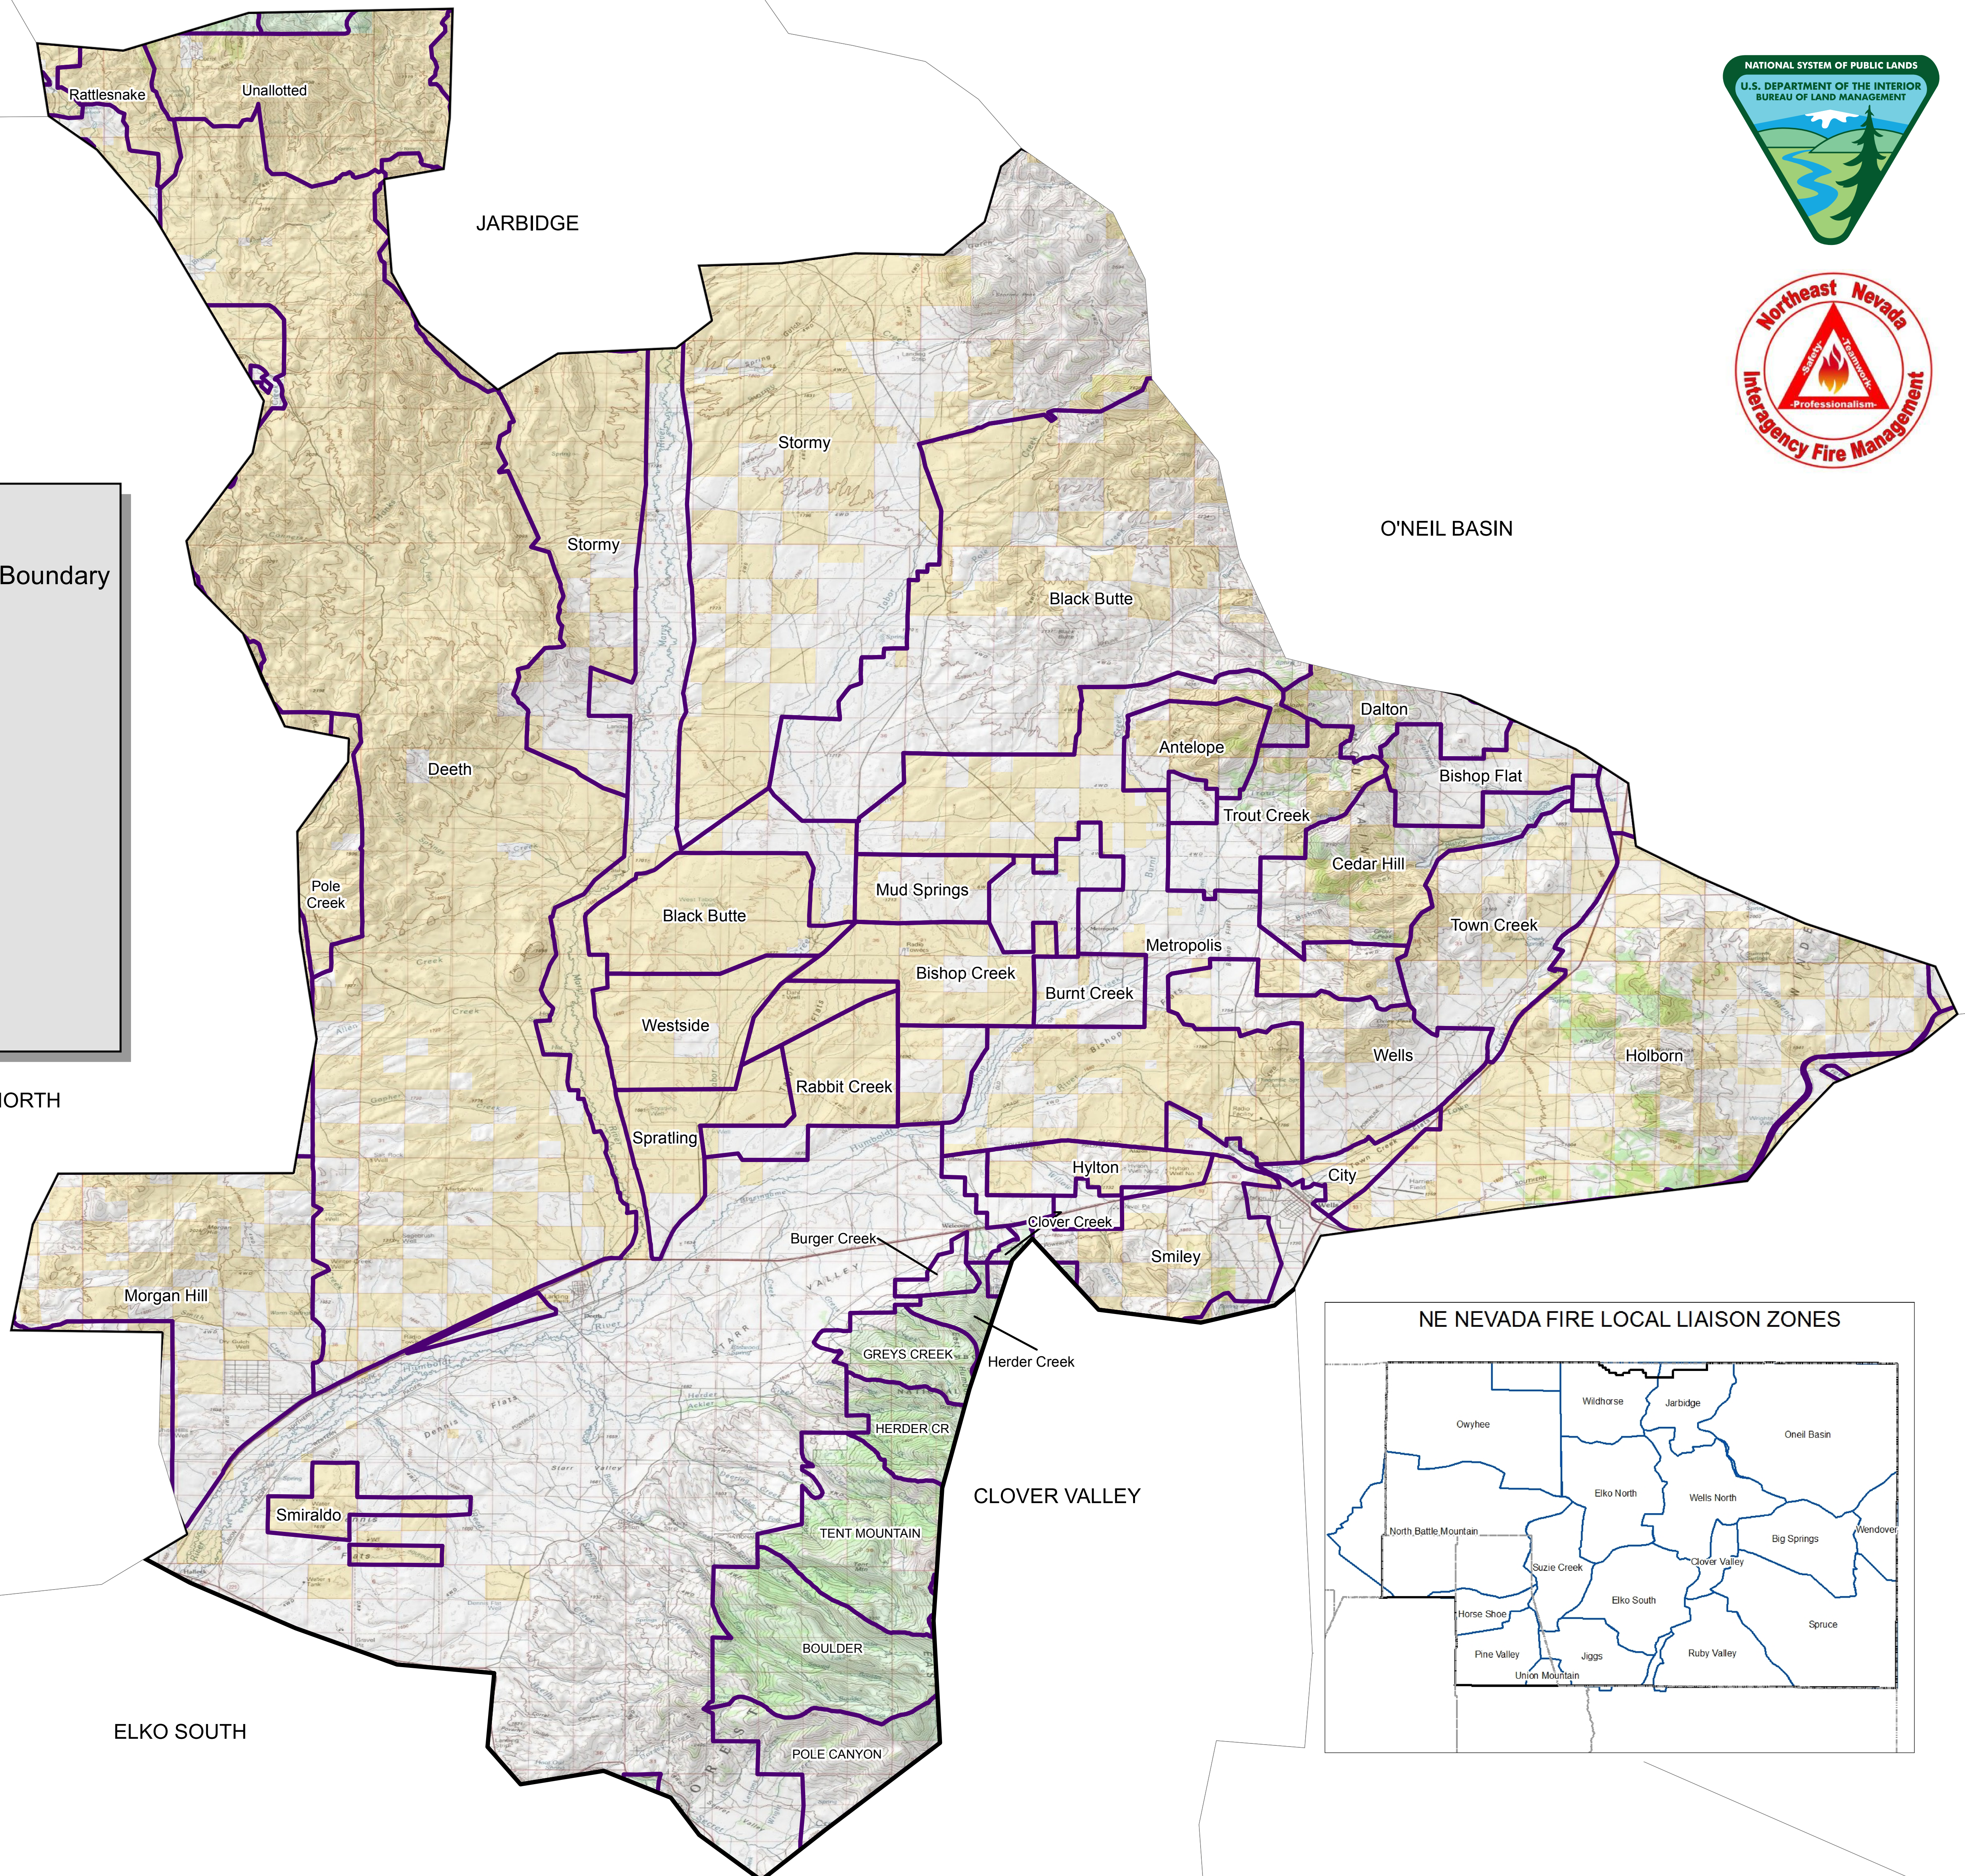

1:140,000

Wells North Liaison Zone Allotment Map

Legend

Allotment Boundary

Land Status Abbreviation

- BIA
- BLM
- FS
- FWS
- NPS
- PVT
- WTR

ELKO NORTH

ELKO SOUTH

CLOVER VALLEY