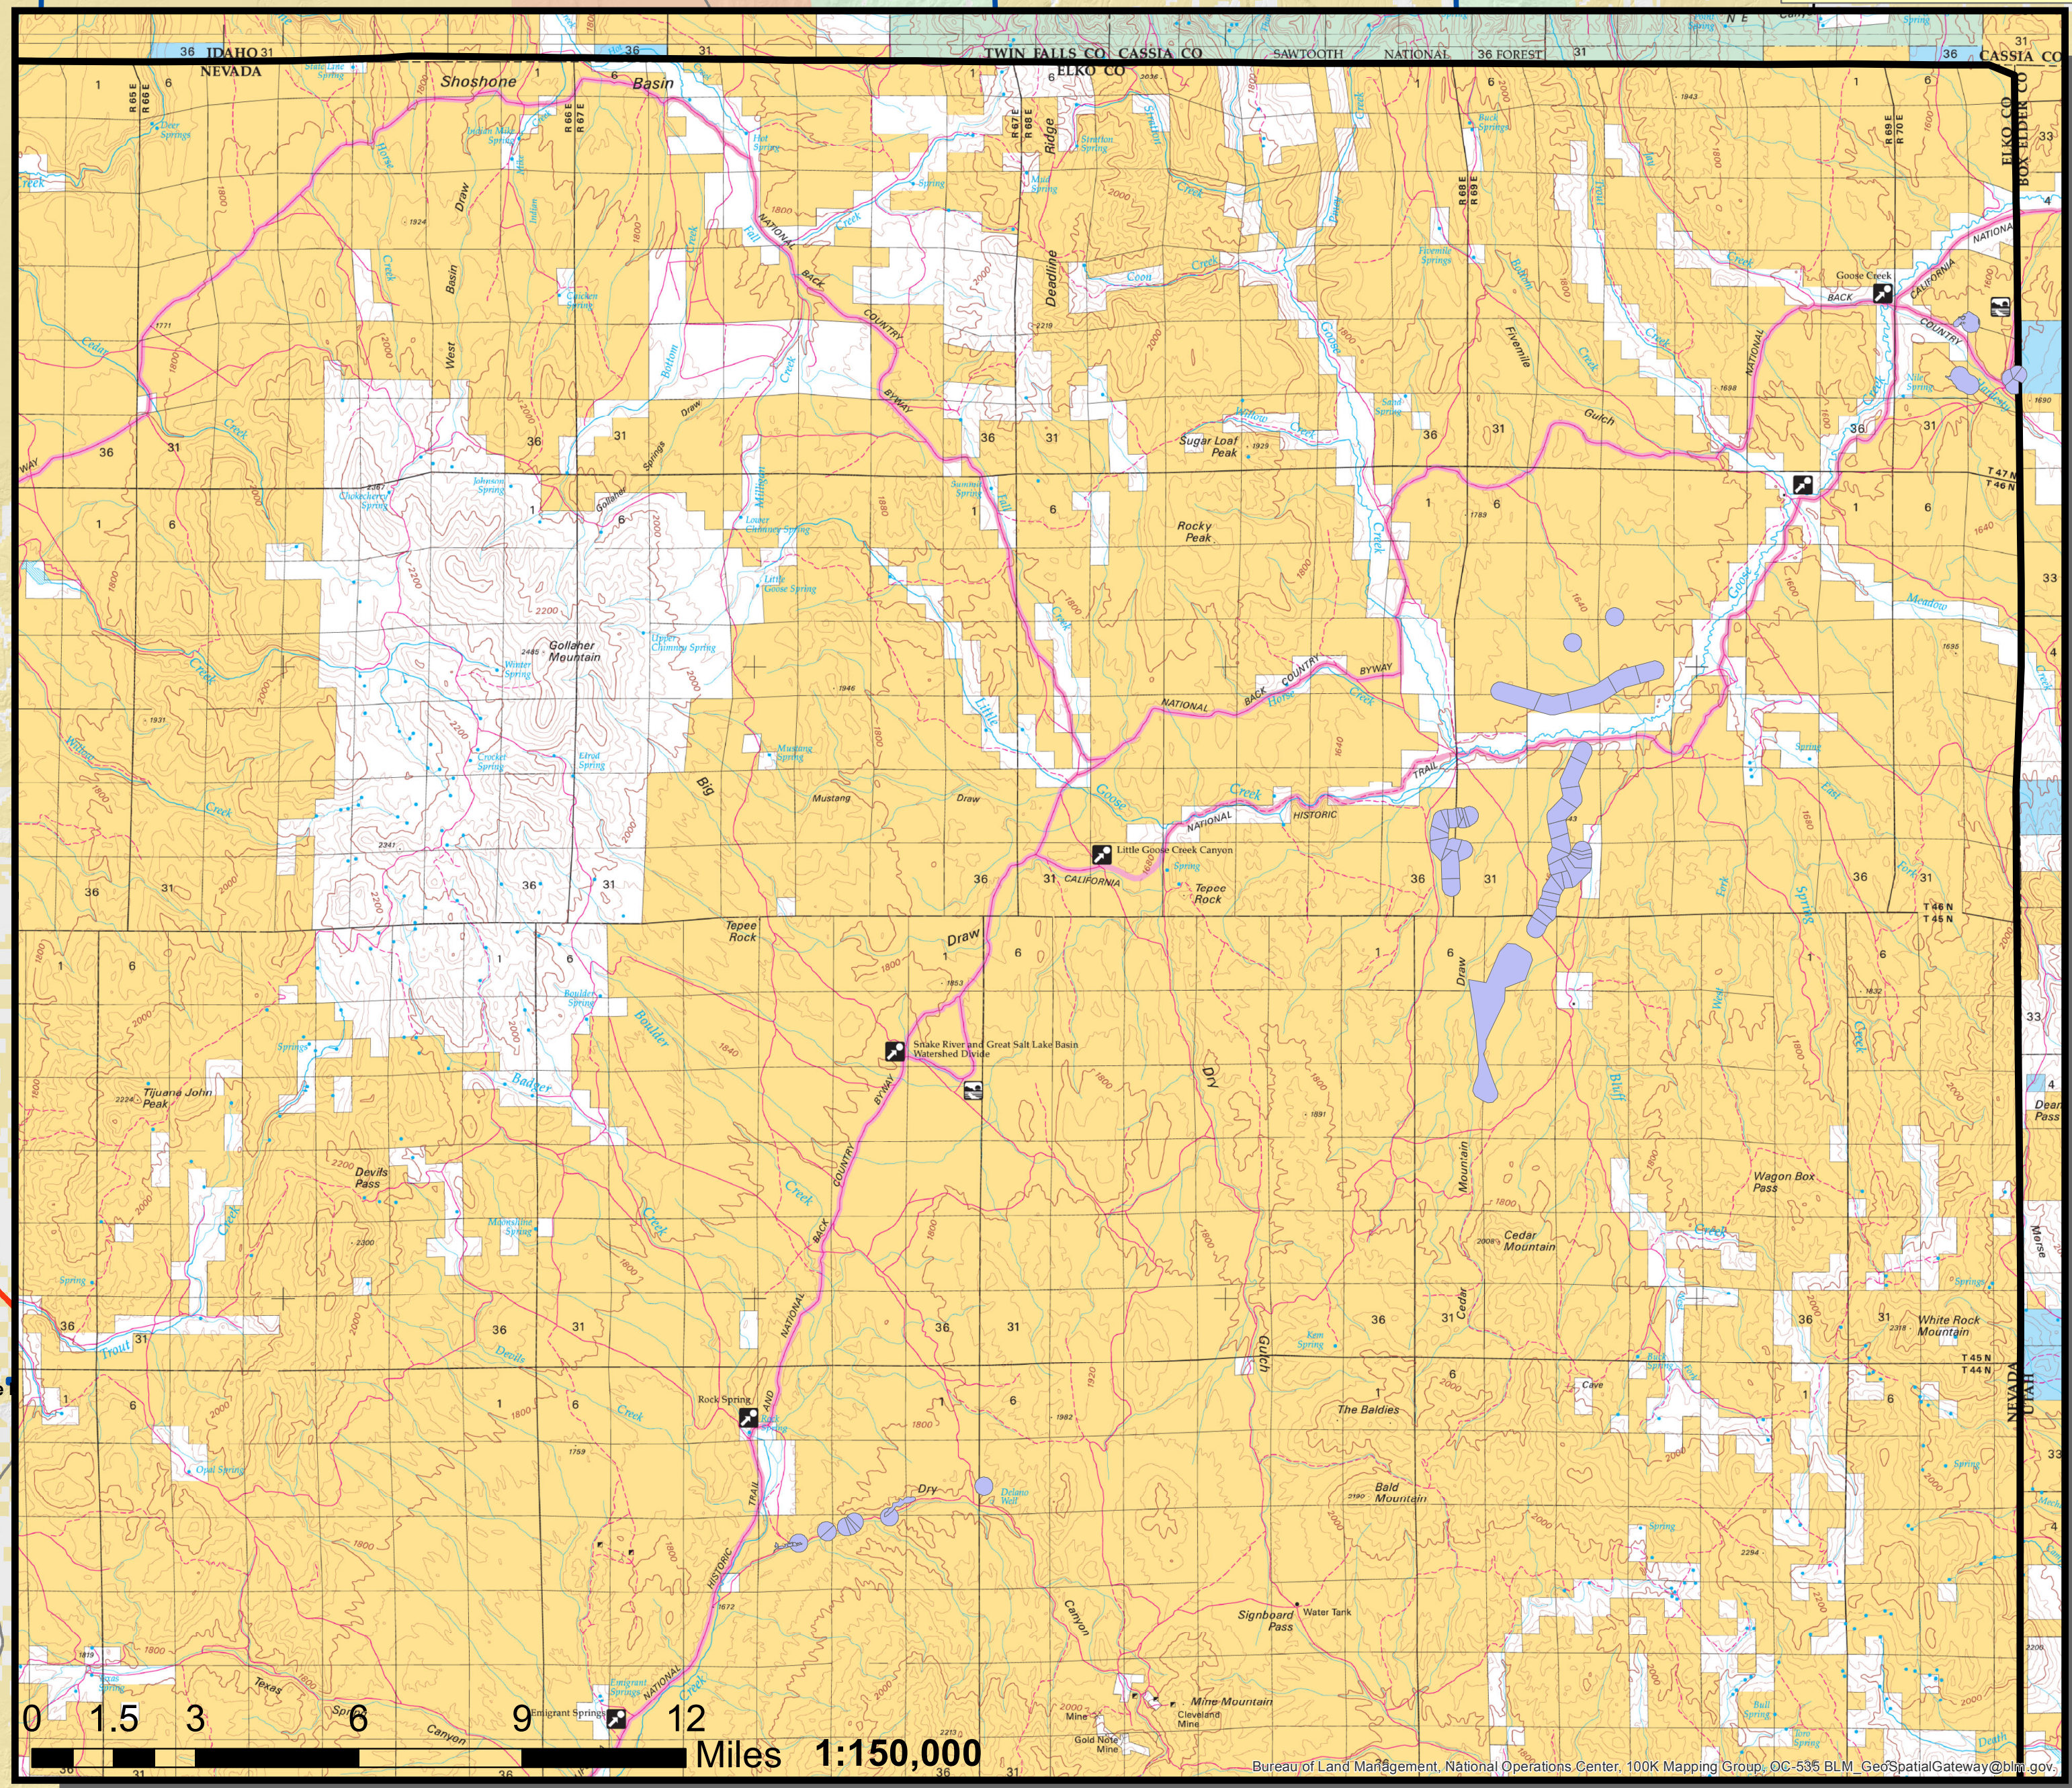

Elko District BLM Goose Creek Milkvetch Known Occupied Habitat

Area of Detail

Legend

- ELDO Goose Creek Milkvetch 2019
- Interstate
- US Highway
- State Route
- Cities & Towns
- State Boundary
- Elko District Office

Land Status

Agency

- Bureau of Indian Affairs
- Bureau of Land Management
- Bureau of Reclamation
- Department of Defense
- Department of Energy
- Forest Service
- Fish and Wildlife Service
- National Park Service
- Nevada State Lands
- Park
- Private
- Water

1:550,000
0 3.5 7 14 Miles

Date: 6/10/2019
Map Created by D. Rader

0 1.5 3 6 9 12 Miles 1:150,000

Bureau of Land Management, National Operations Center, 100K Mapping Group, OC-535 BLM_GeoSpatialGateway@blm.gov