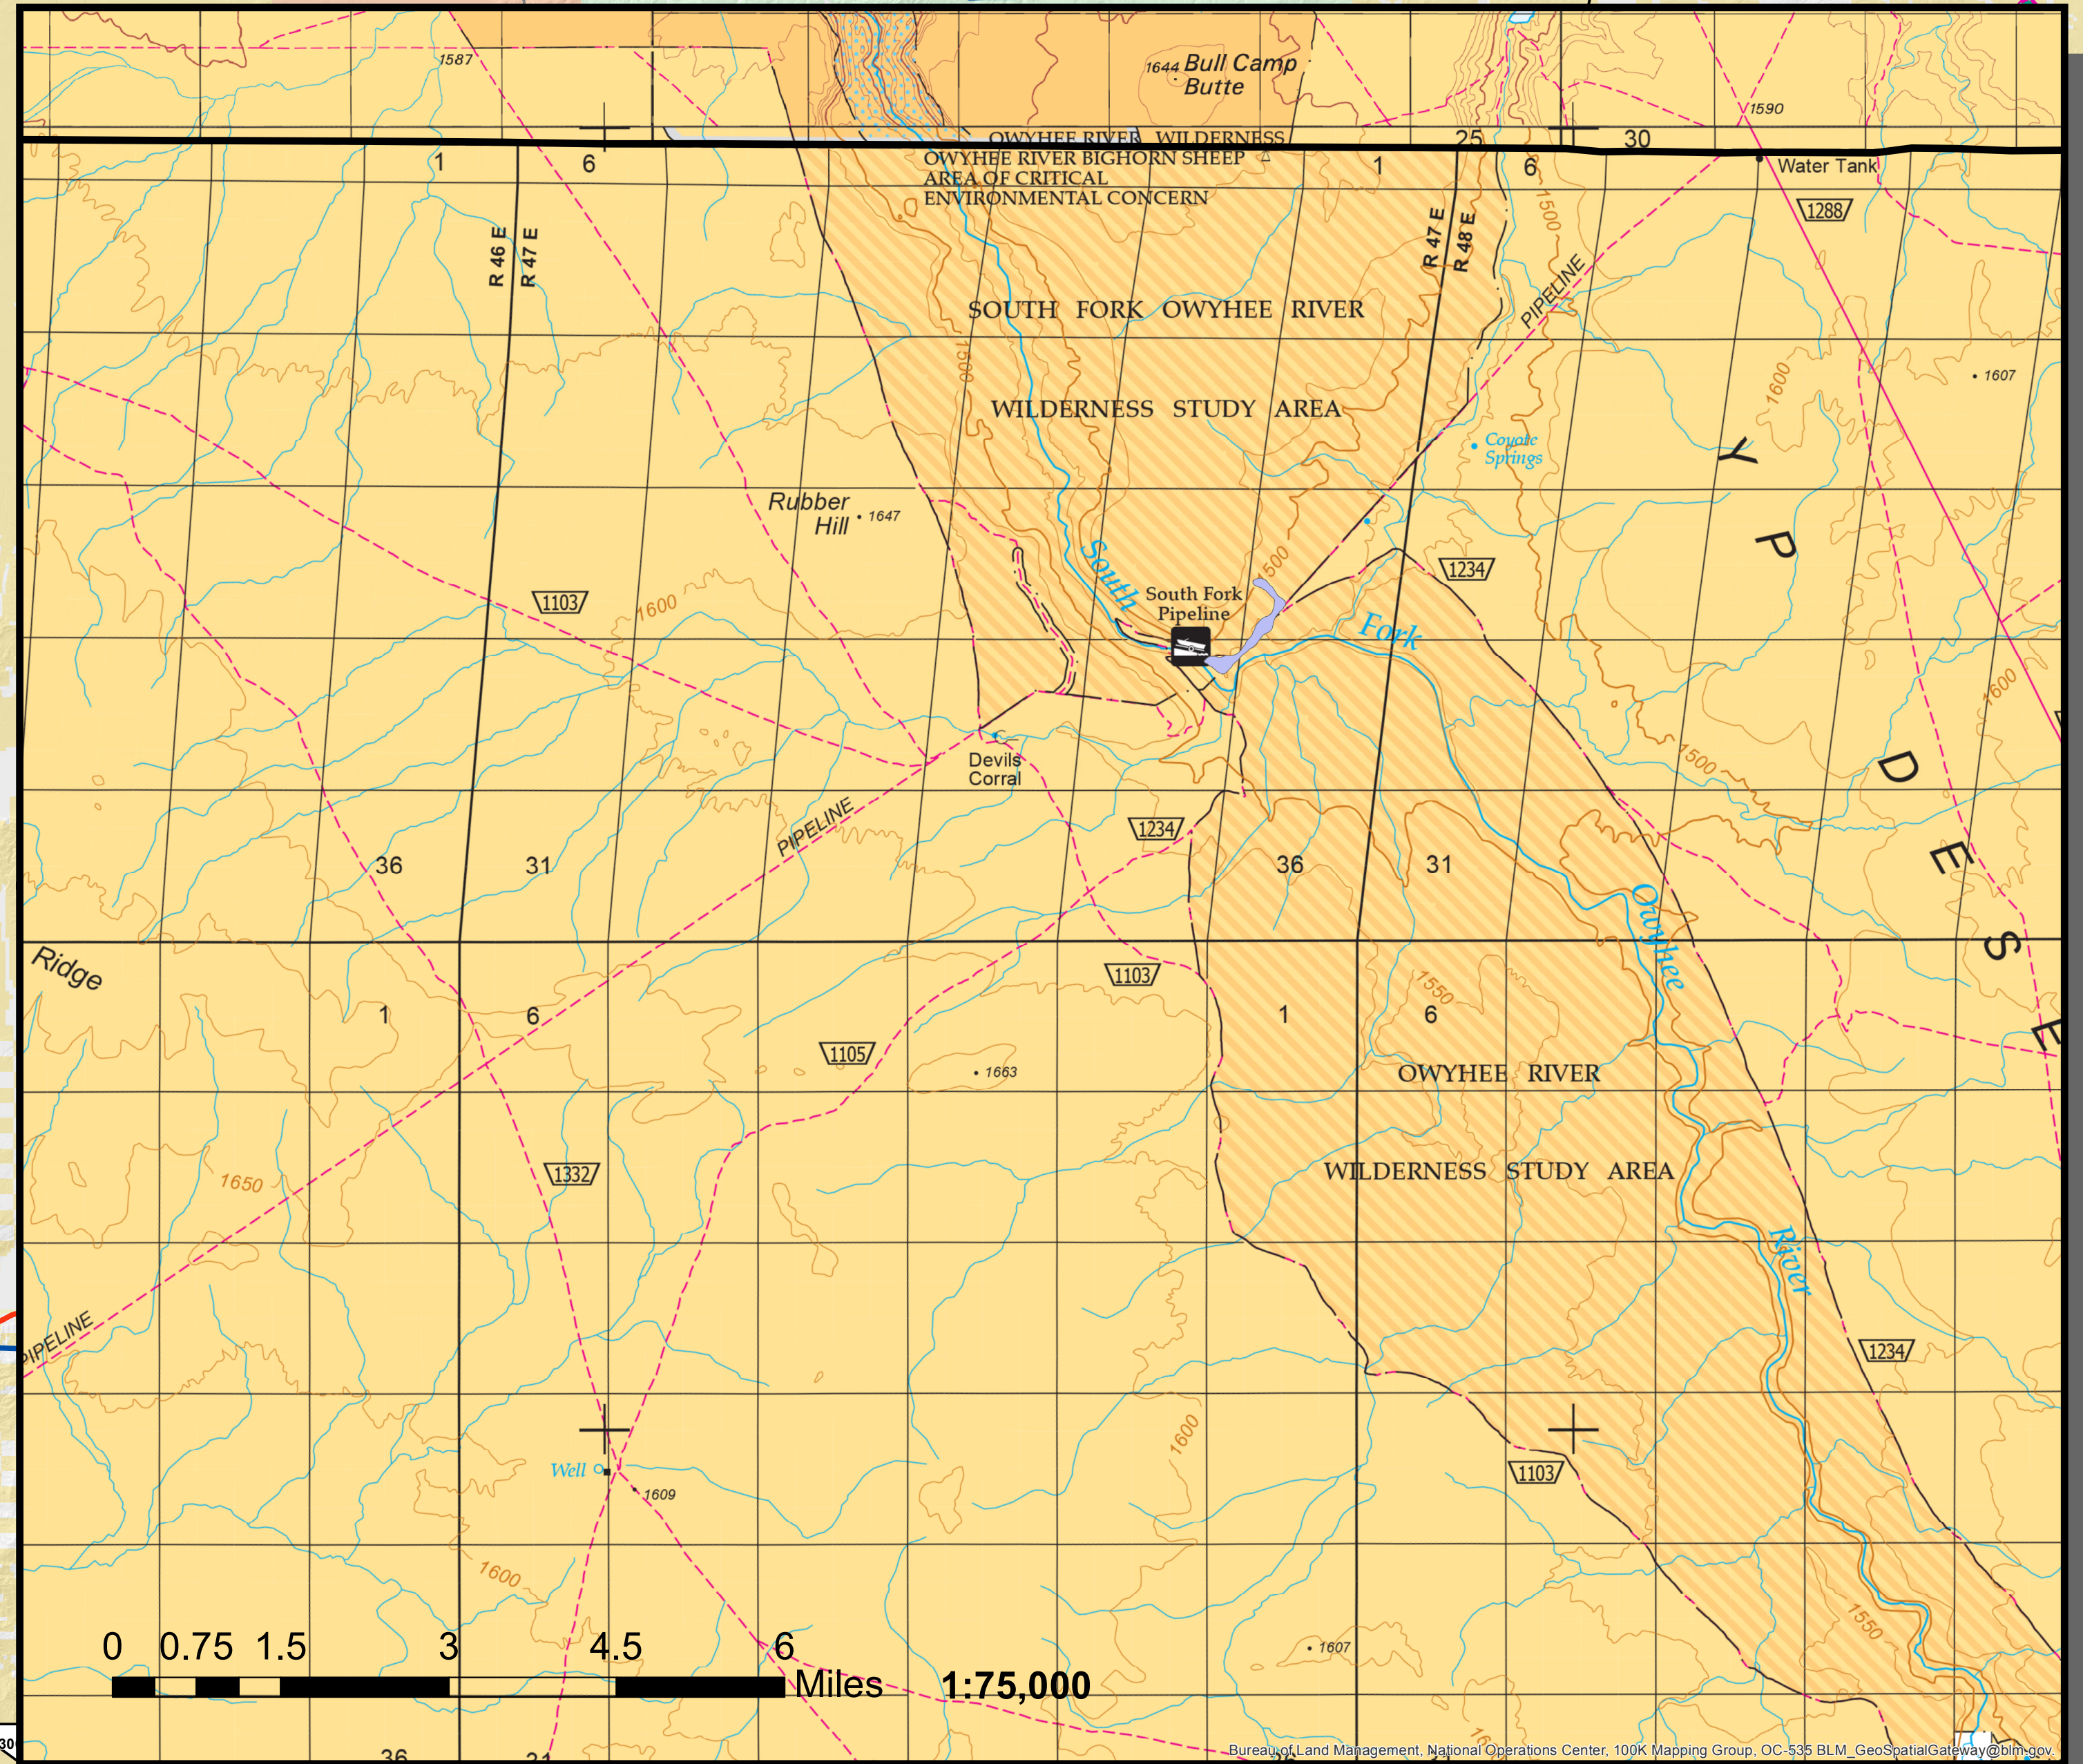

Elko District BLM Goose Creek Milkvetch Known Occupied Habitat

Legend

- ELDO Goose Creek Milkvetch 2019
- Interstate
- US Highway
- State Route
- Cities & Towns
- State Boundary
- Elko District Office

Land Status

Agency

- Bureau of Indian Affairs
- Bureau of Land Management
- Bureau of Reclamation
- Department of Defense
- Department of Energy
- Forest Service
- Fish and Wildlife Service
- National Park Service
- Nevada State Lands
- Park
- Private
- Water

Area of Detail

1:550,000
0 3.5 7 14 Miles

Date: 6/10/2019
Map Created by D. Rader

Bureau of Land Management, National Operations Center, 100K Mapping Group, OC-535 BLM_GeoSpatialGateway@blm.gov