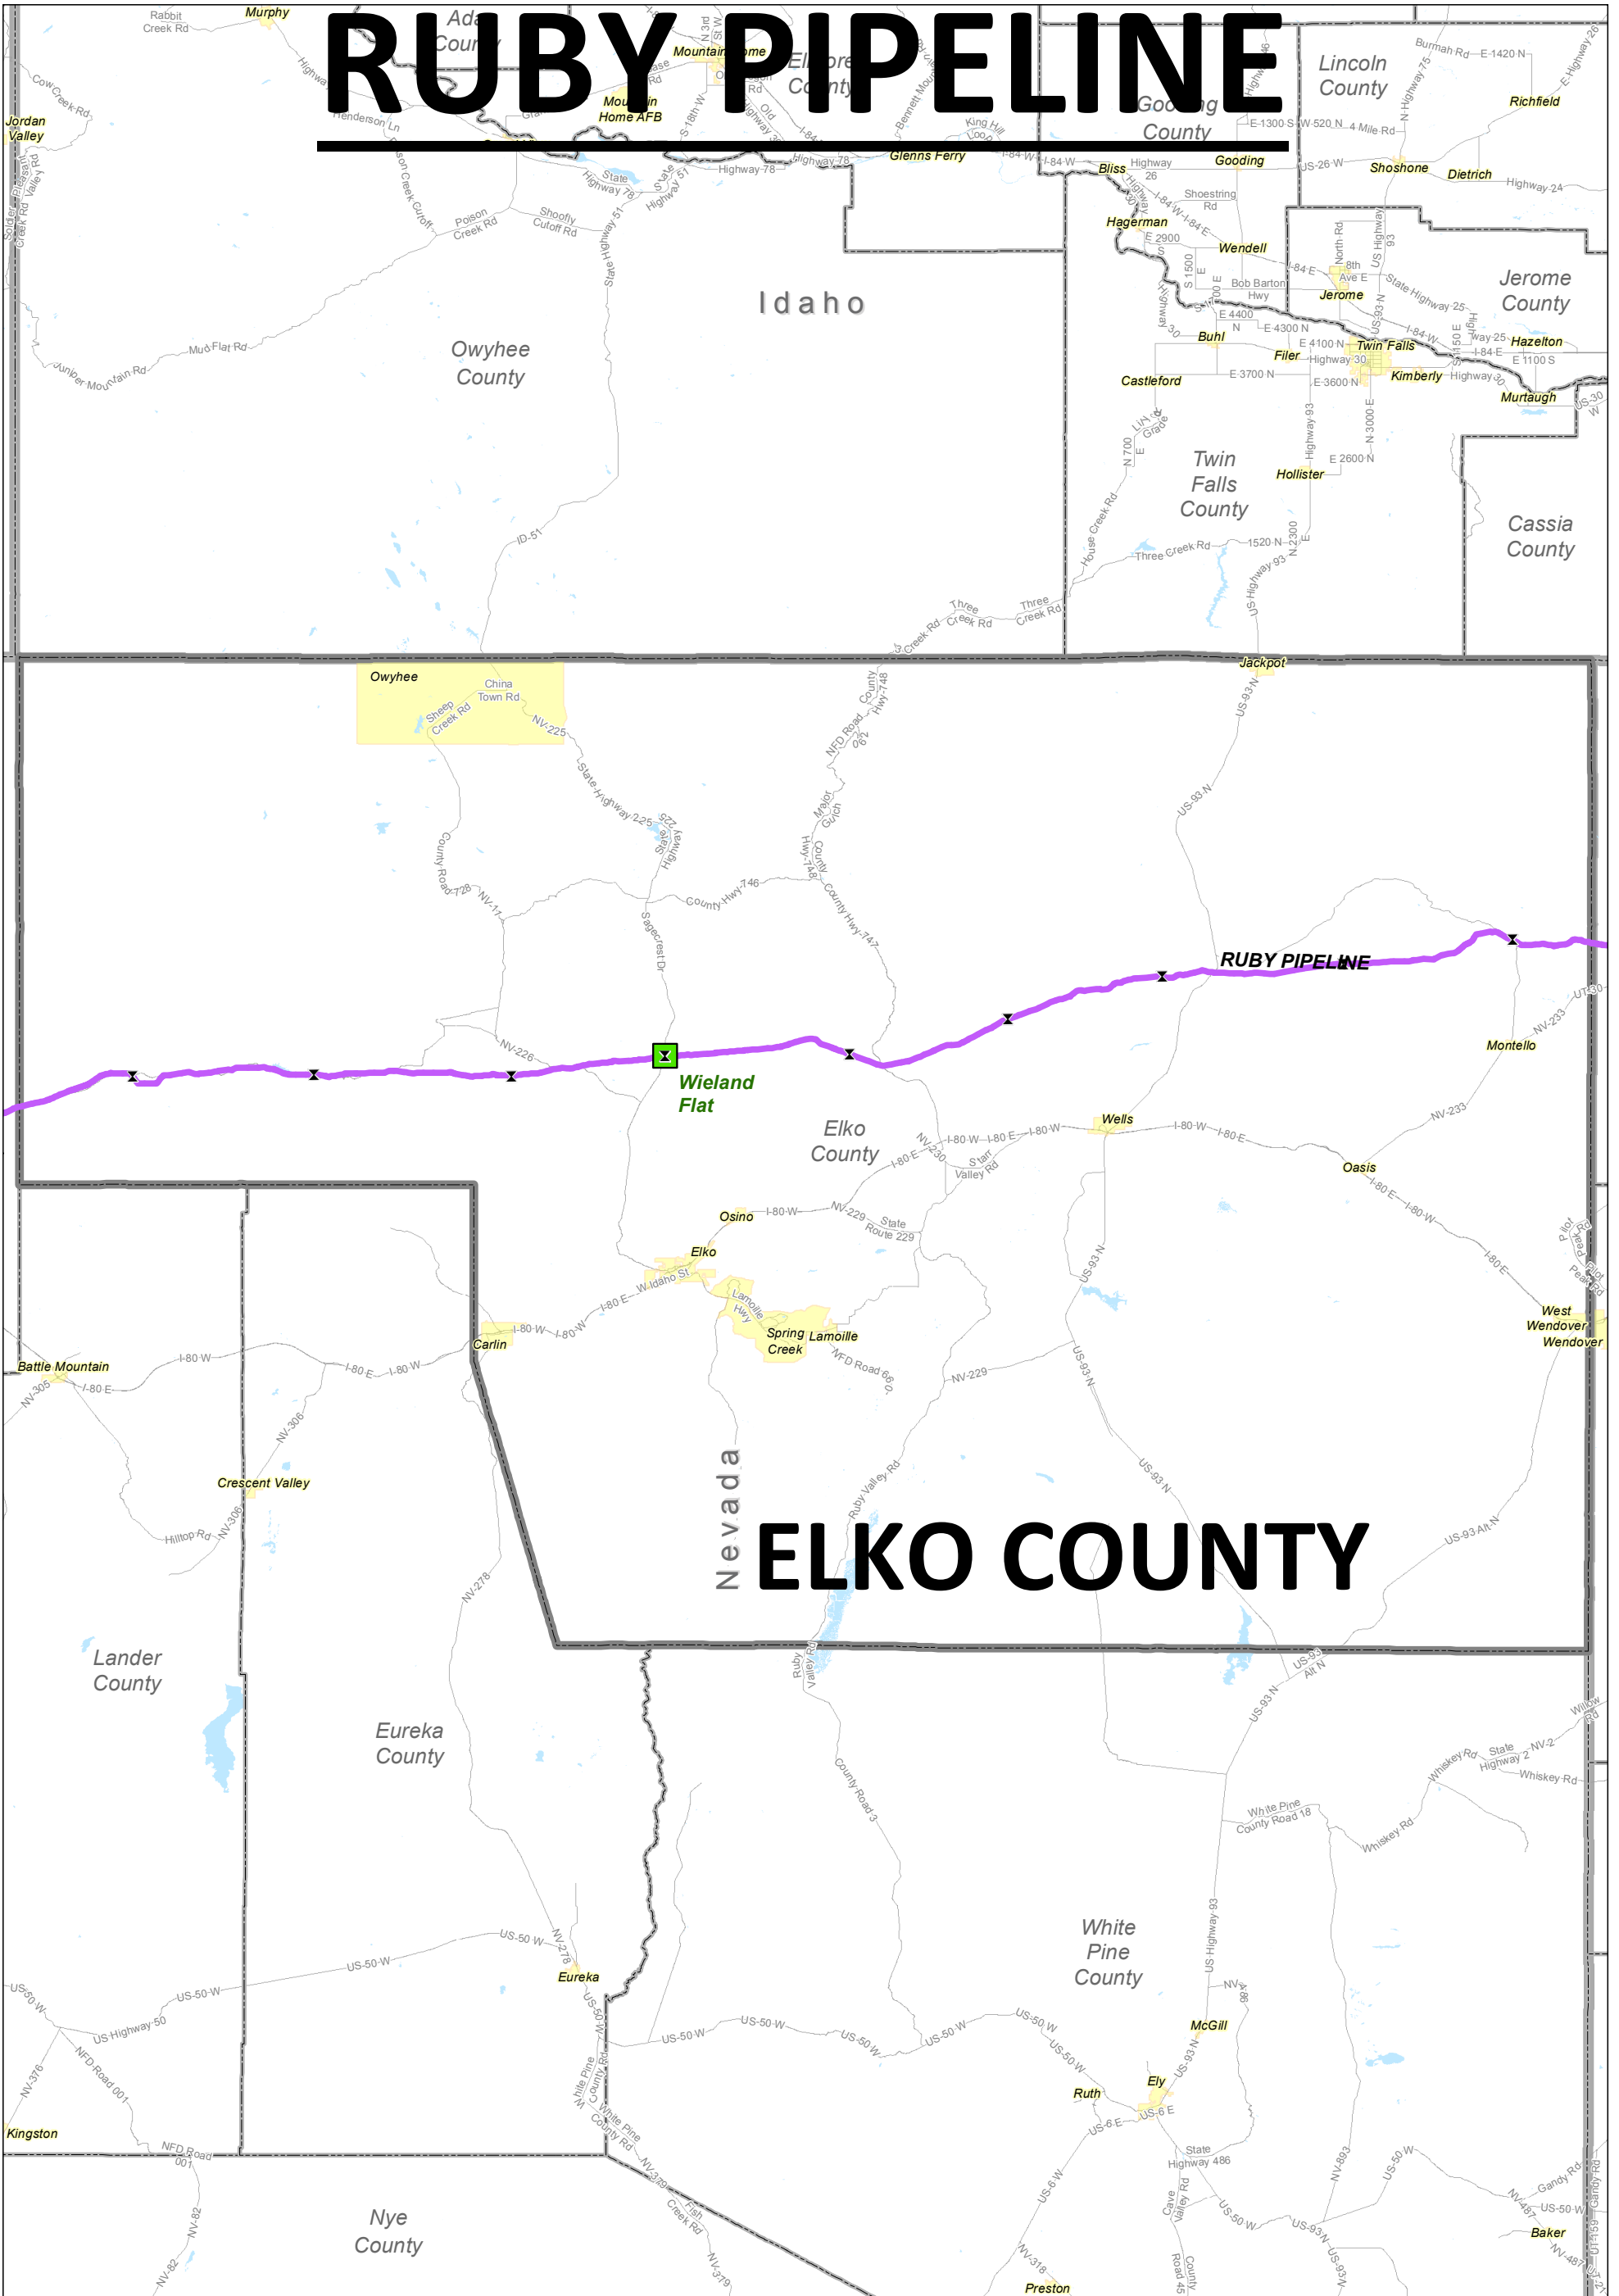

RUBY PIPELINE

KINDER MORGAN

Pipeline Map - Elko County, NV

NOTICE: This map has been compiled and printed by Kinder Morgan, Inc. from available information. Kinder Morgan does not guarantee the accuracy of this map or information delineated thereon. Nor does Kinder Morgan assume responsibility or liability for any reliance thereon. RECIPIENT AGREES TO NOT COPY, DIGITIZE OR DISTRIBUTE THIS MAP WITHOUT EXPRESS CONSENT FROM KINDER MORGAN OR ITS AFFILIATES.

Legend

- x Mainline Valve
- Compressor Station
- RUBY PIPELINE