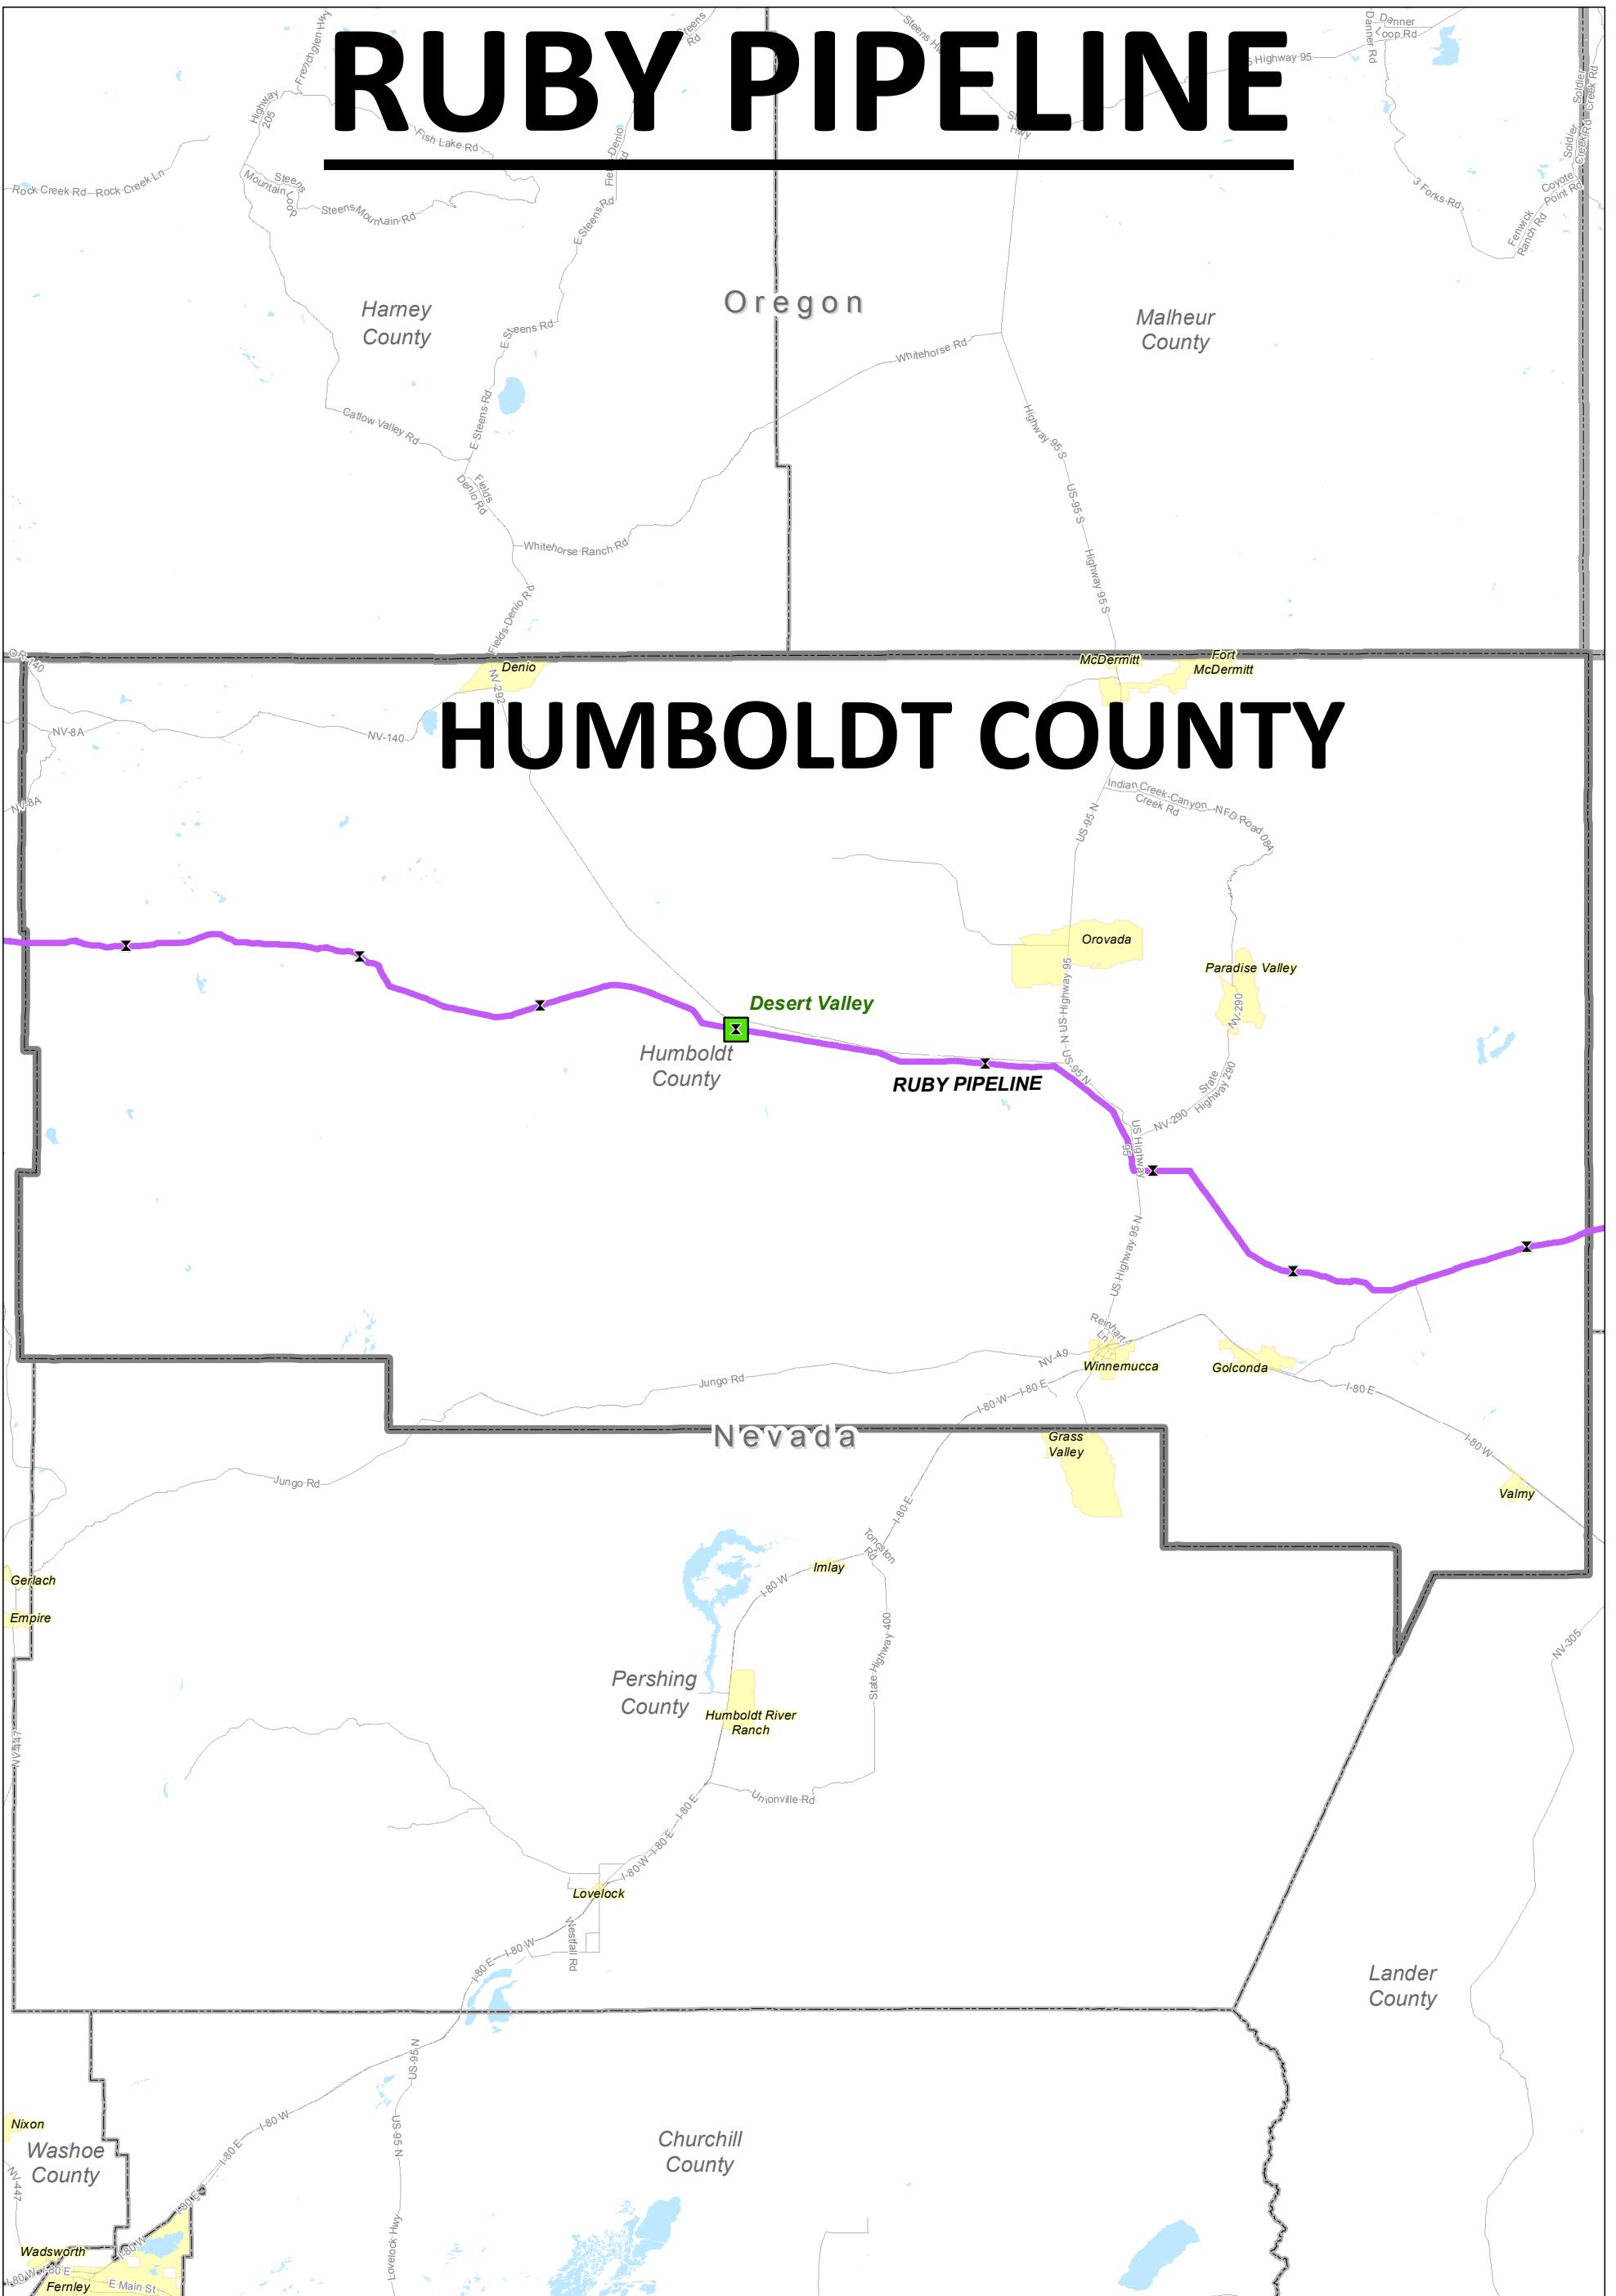

RUBY PIPELINE

KINDER MORGAN

Pipeline Map - Humboldt County, NV

NOTICE: This map has been compiled and printed by Kinder Morgan, Inc. from available information. Kinder Morgan does not guarantee the accuracy of this map or information delineated thereon. Nor does Kinder Morgan assume responsibility or liability for any reliance thereon. RECIPIENT AGREES TO NOT COPY, DIGITIZE OR DISTRIBUTE THIS MAP WITHOUT EXPRESS CONSENT FROM KINDER MORGAN OR ITS AFFILIATES.

Legend

- Mainline Valve
- Compressor Station
- RUBY PIPEINE