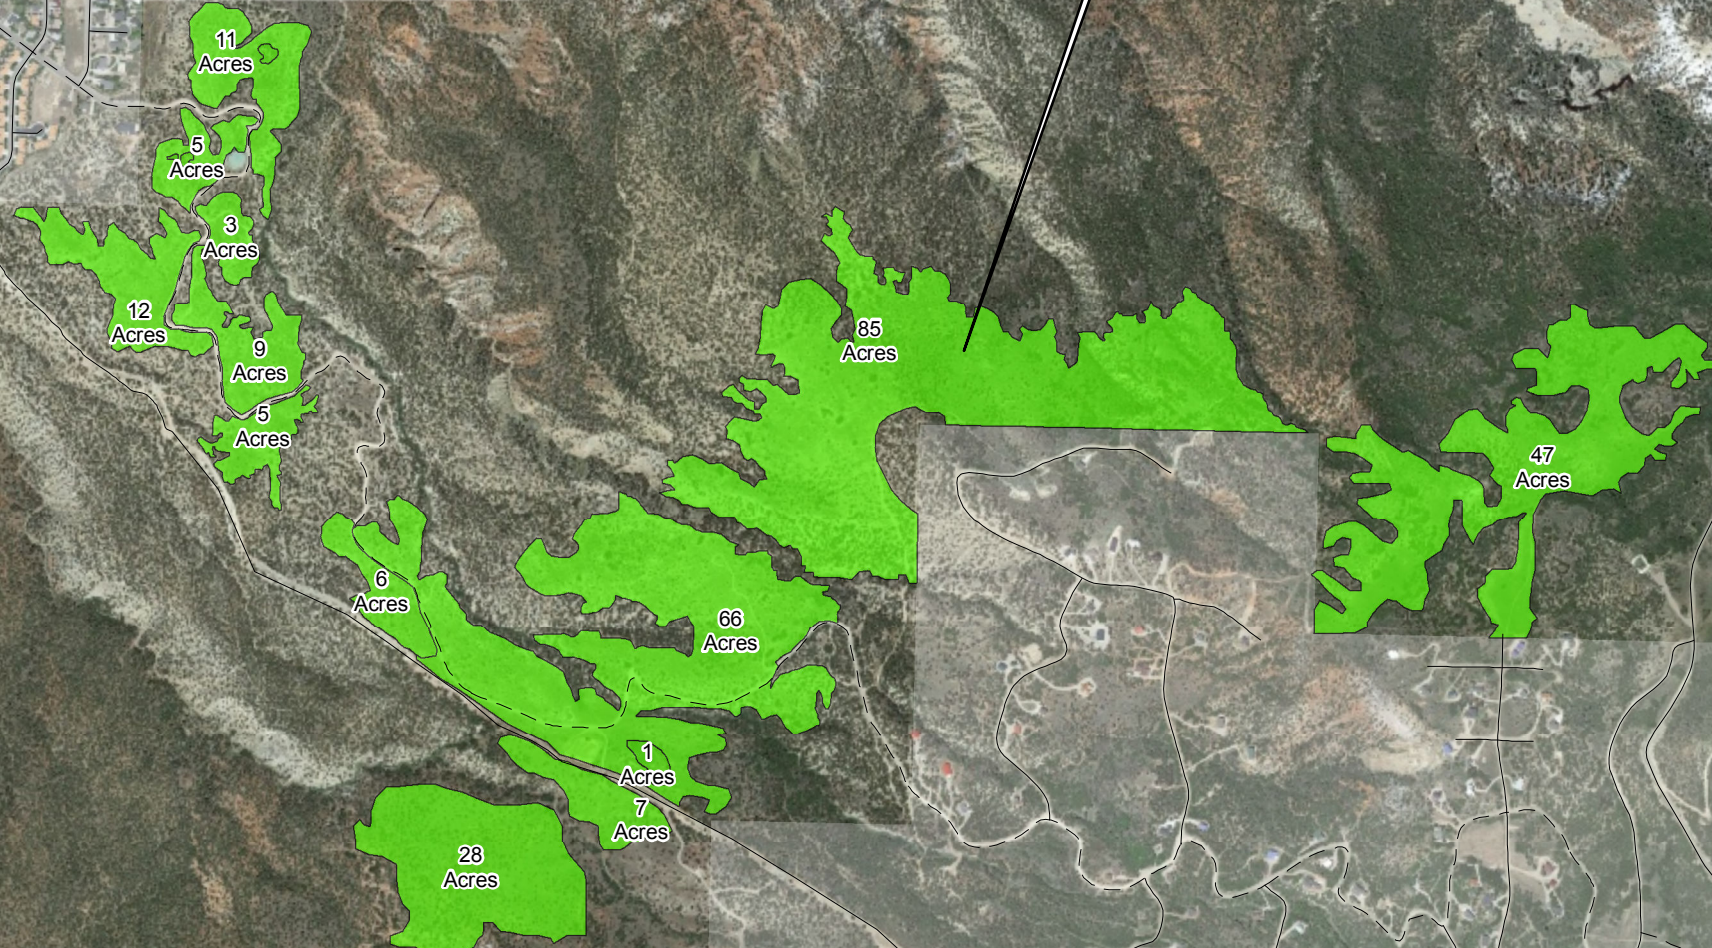

UTAH

130

Completed Treatments
(Maintenance Areas)

T 36S

T 37S

4171000
4170000
4169000
4168000
4167000
4166000

317000

318000

319000

320000

1:15,197

Cedar HighLands Maintenance Treatments
Map Created Nov 28, 2018

- + CedarHighLands_CompleteTreatments
- Land Status**
- + BLM
- + State
- + Private

Color Country BLM
Fire & Fuels Management