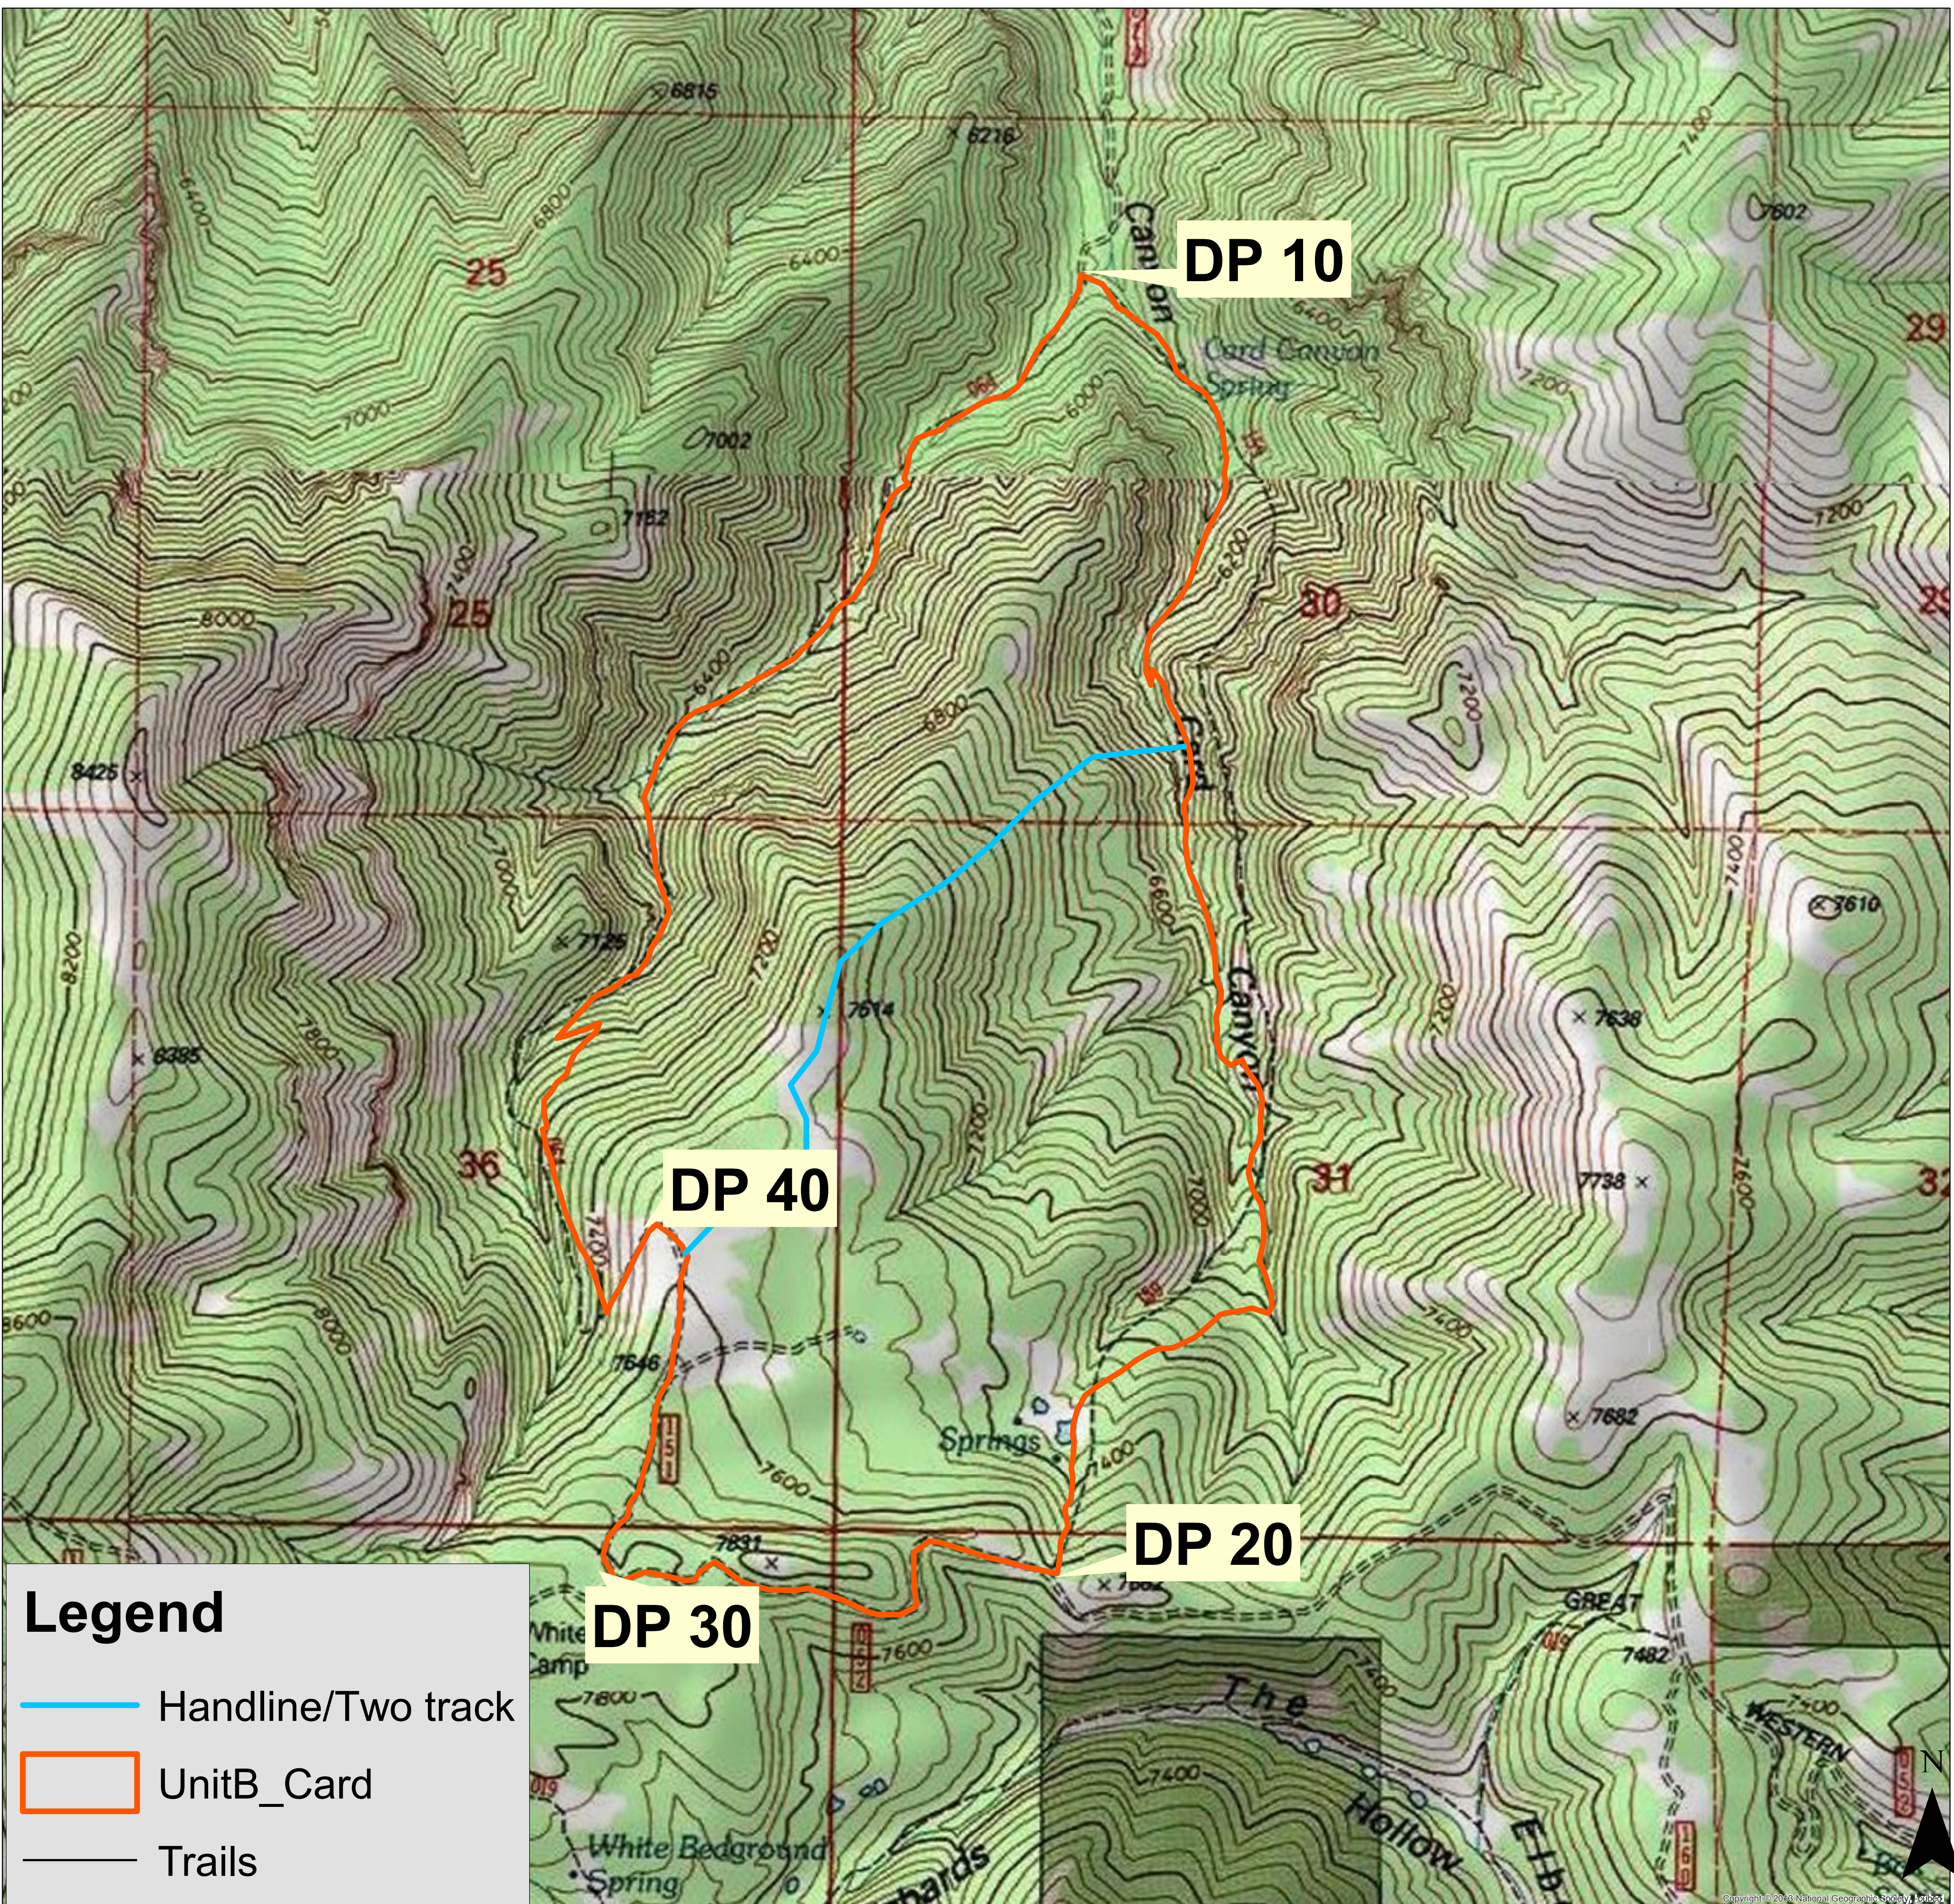

Blacksmith Fork Prescribed Fire

0 0.075 0.15 0.3 0.45 0.6 Miles

Unit B- Card Canyon
Logan Ranger District

Uinta Wasatch Cache National Forest

Map Created August 28th, 2019
By Milena Rockwood