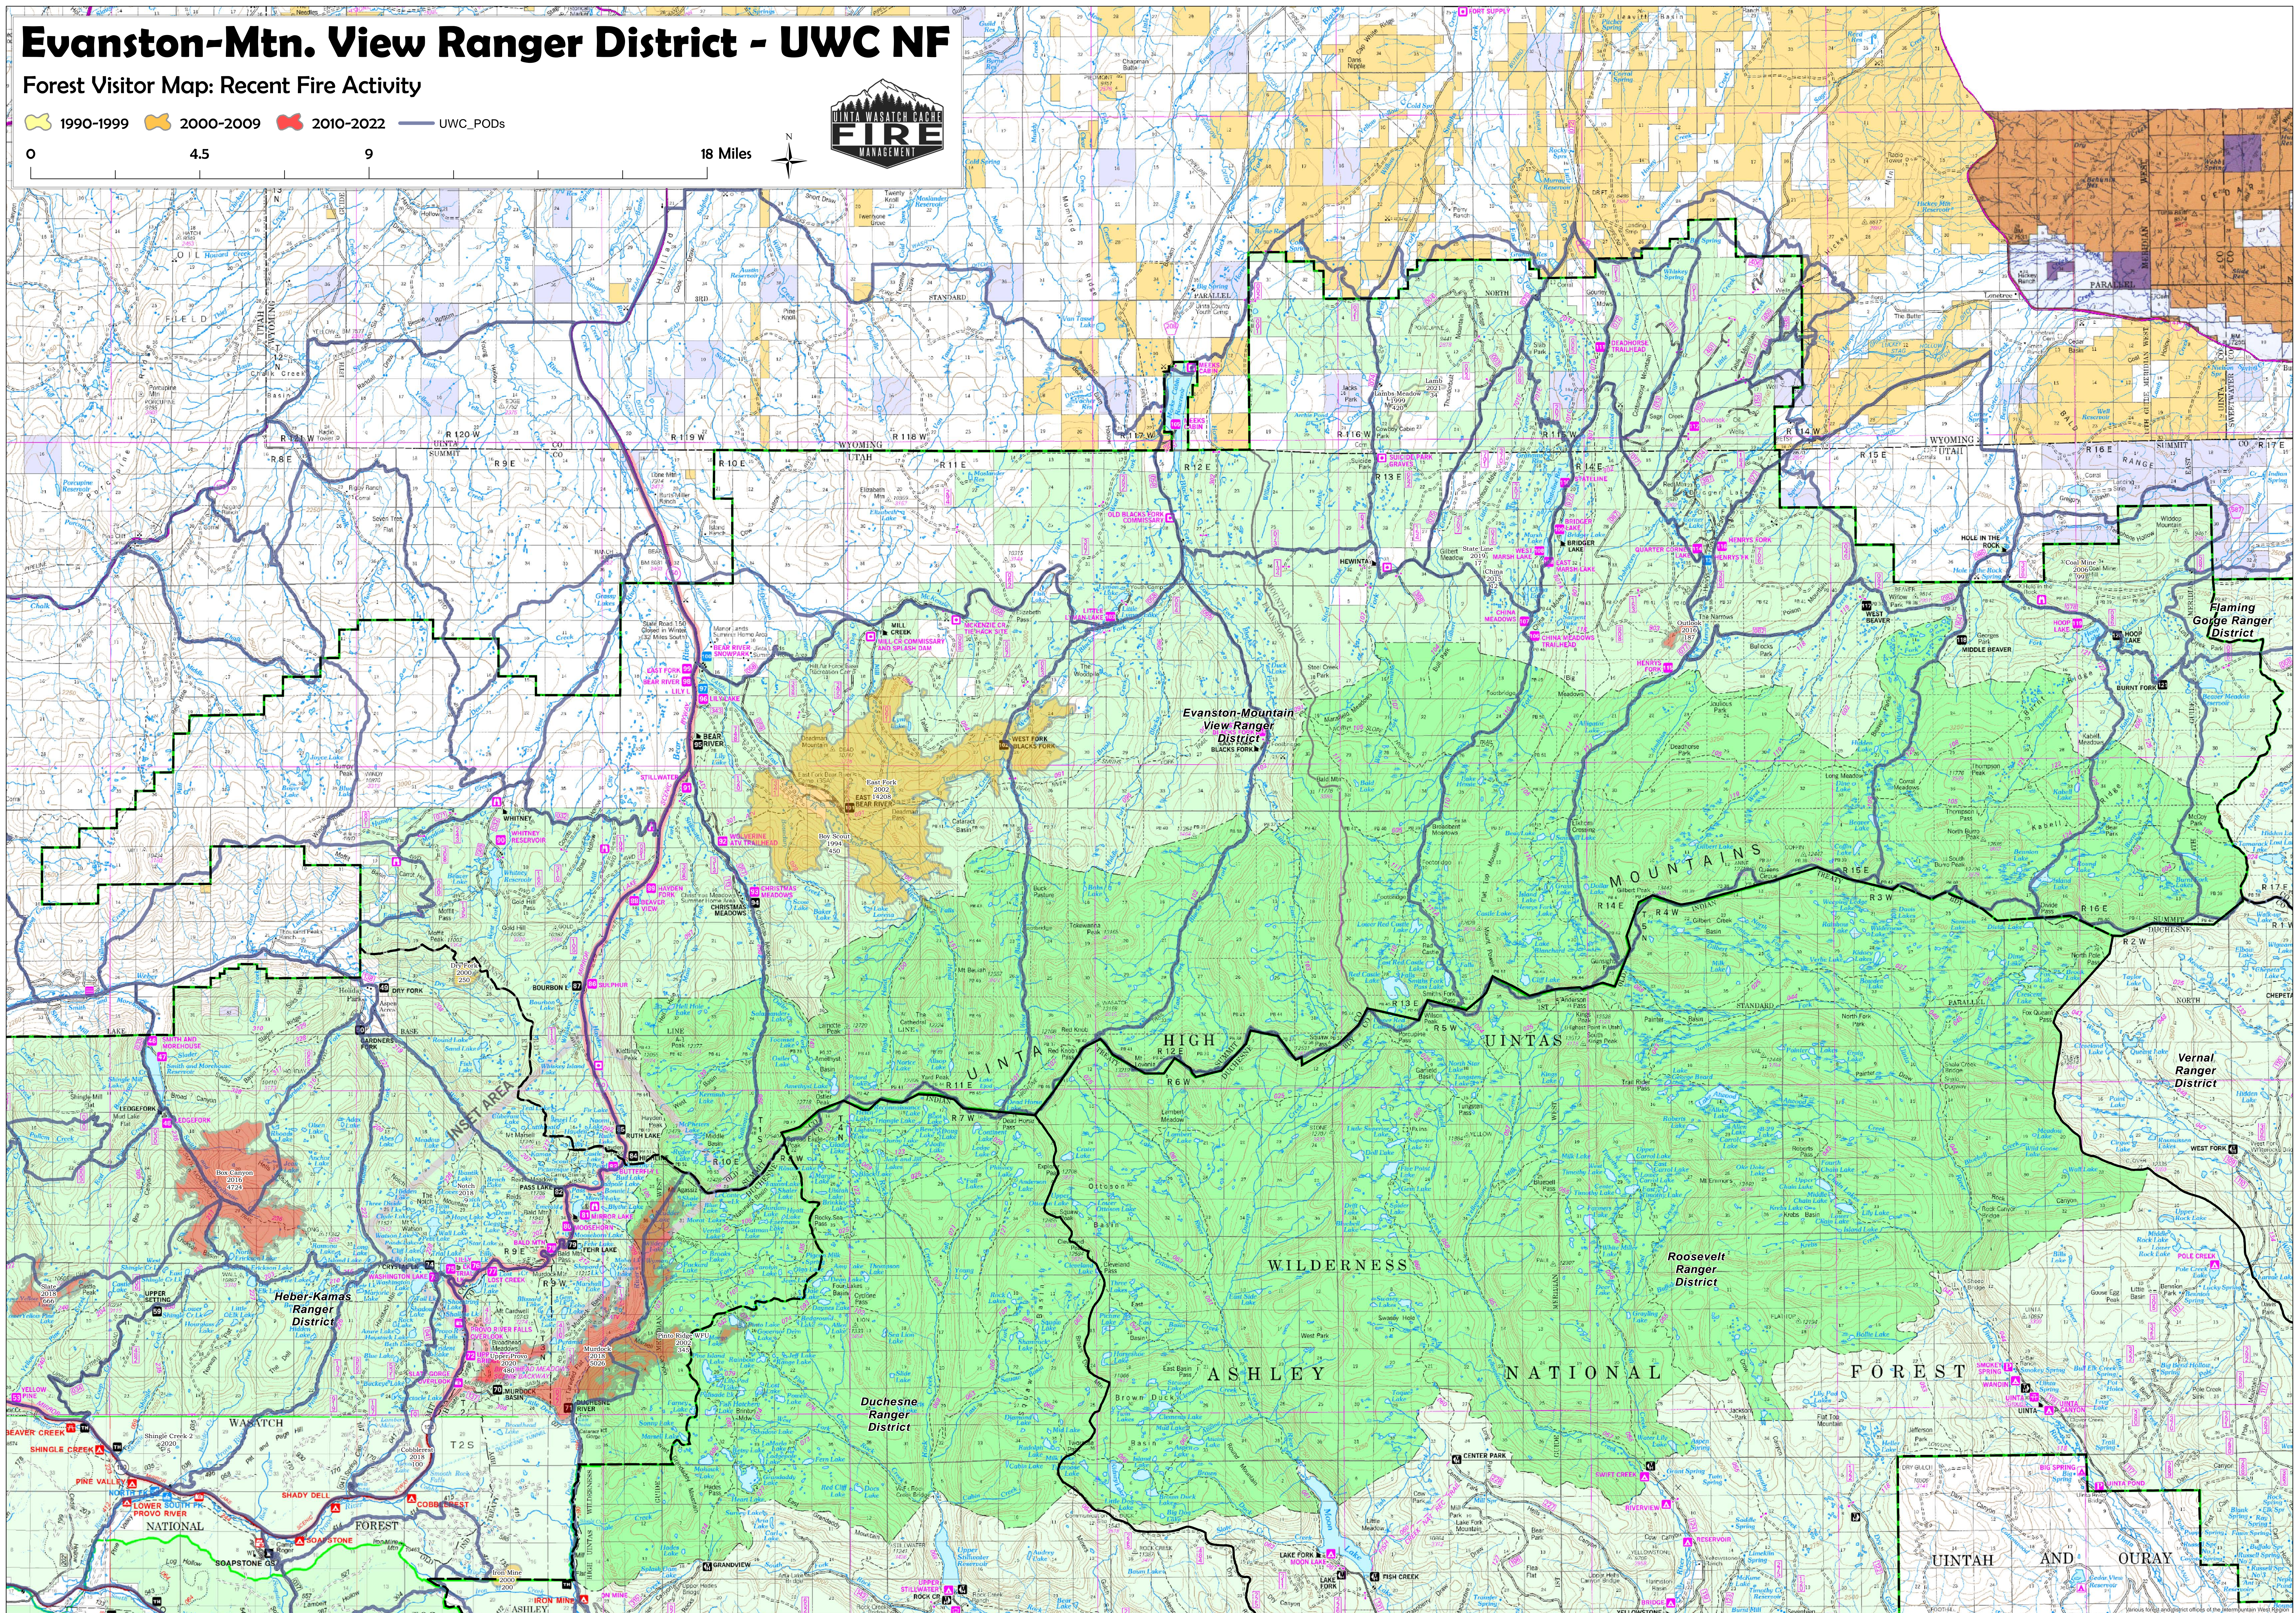

Evanston-Mtn. View Ranger District - UWC NF

Forest Visitor Map: Recent Fire Activity

1990-1999 2000-2009 2010-2022 UWC_PODs

18 Miles

0 4.5 9