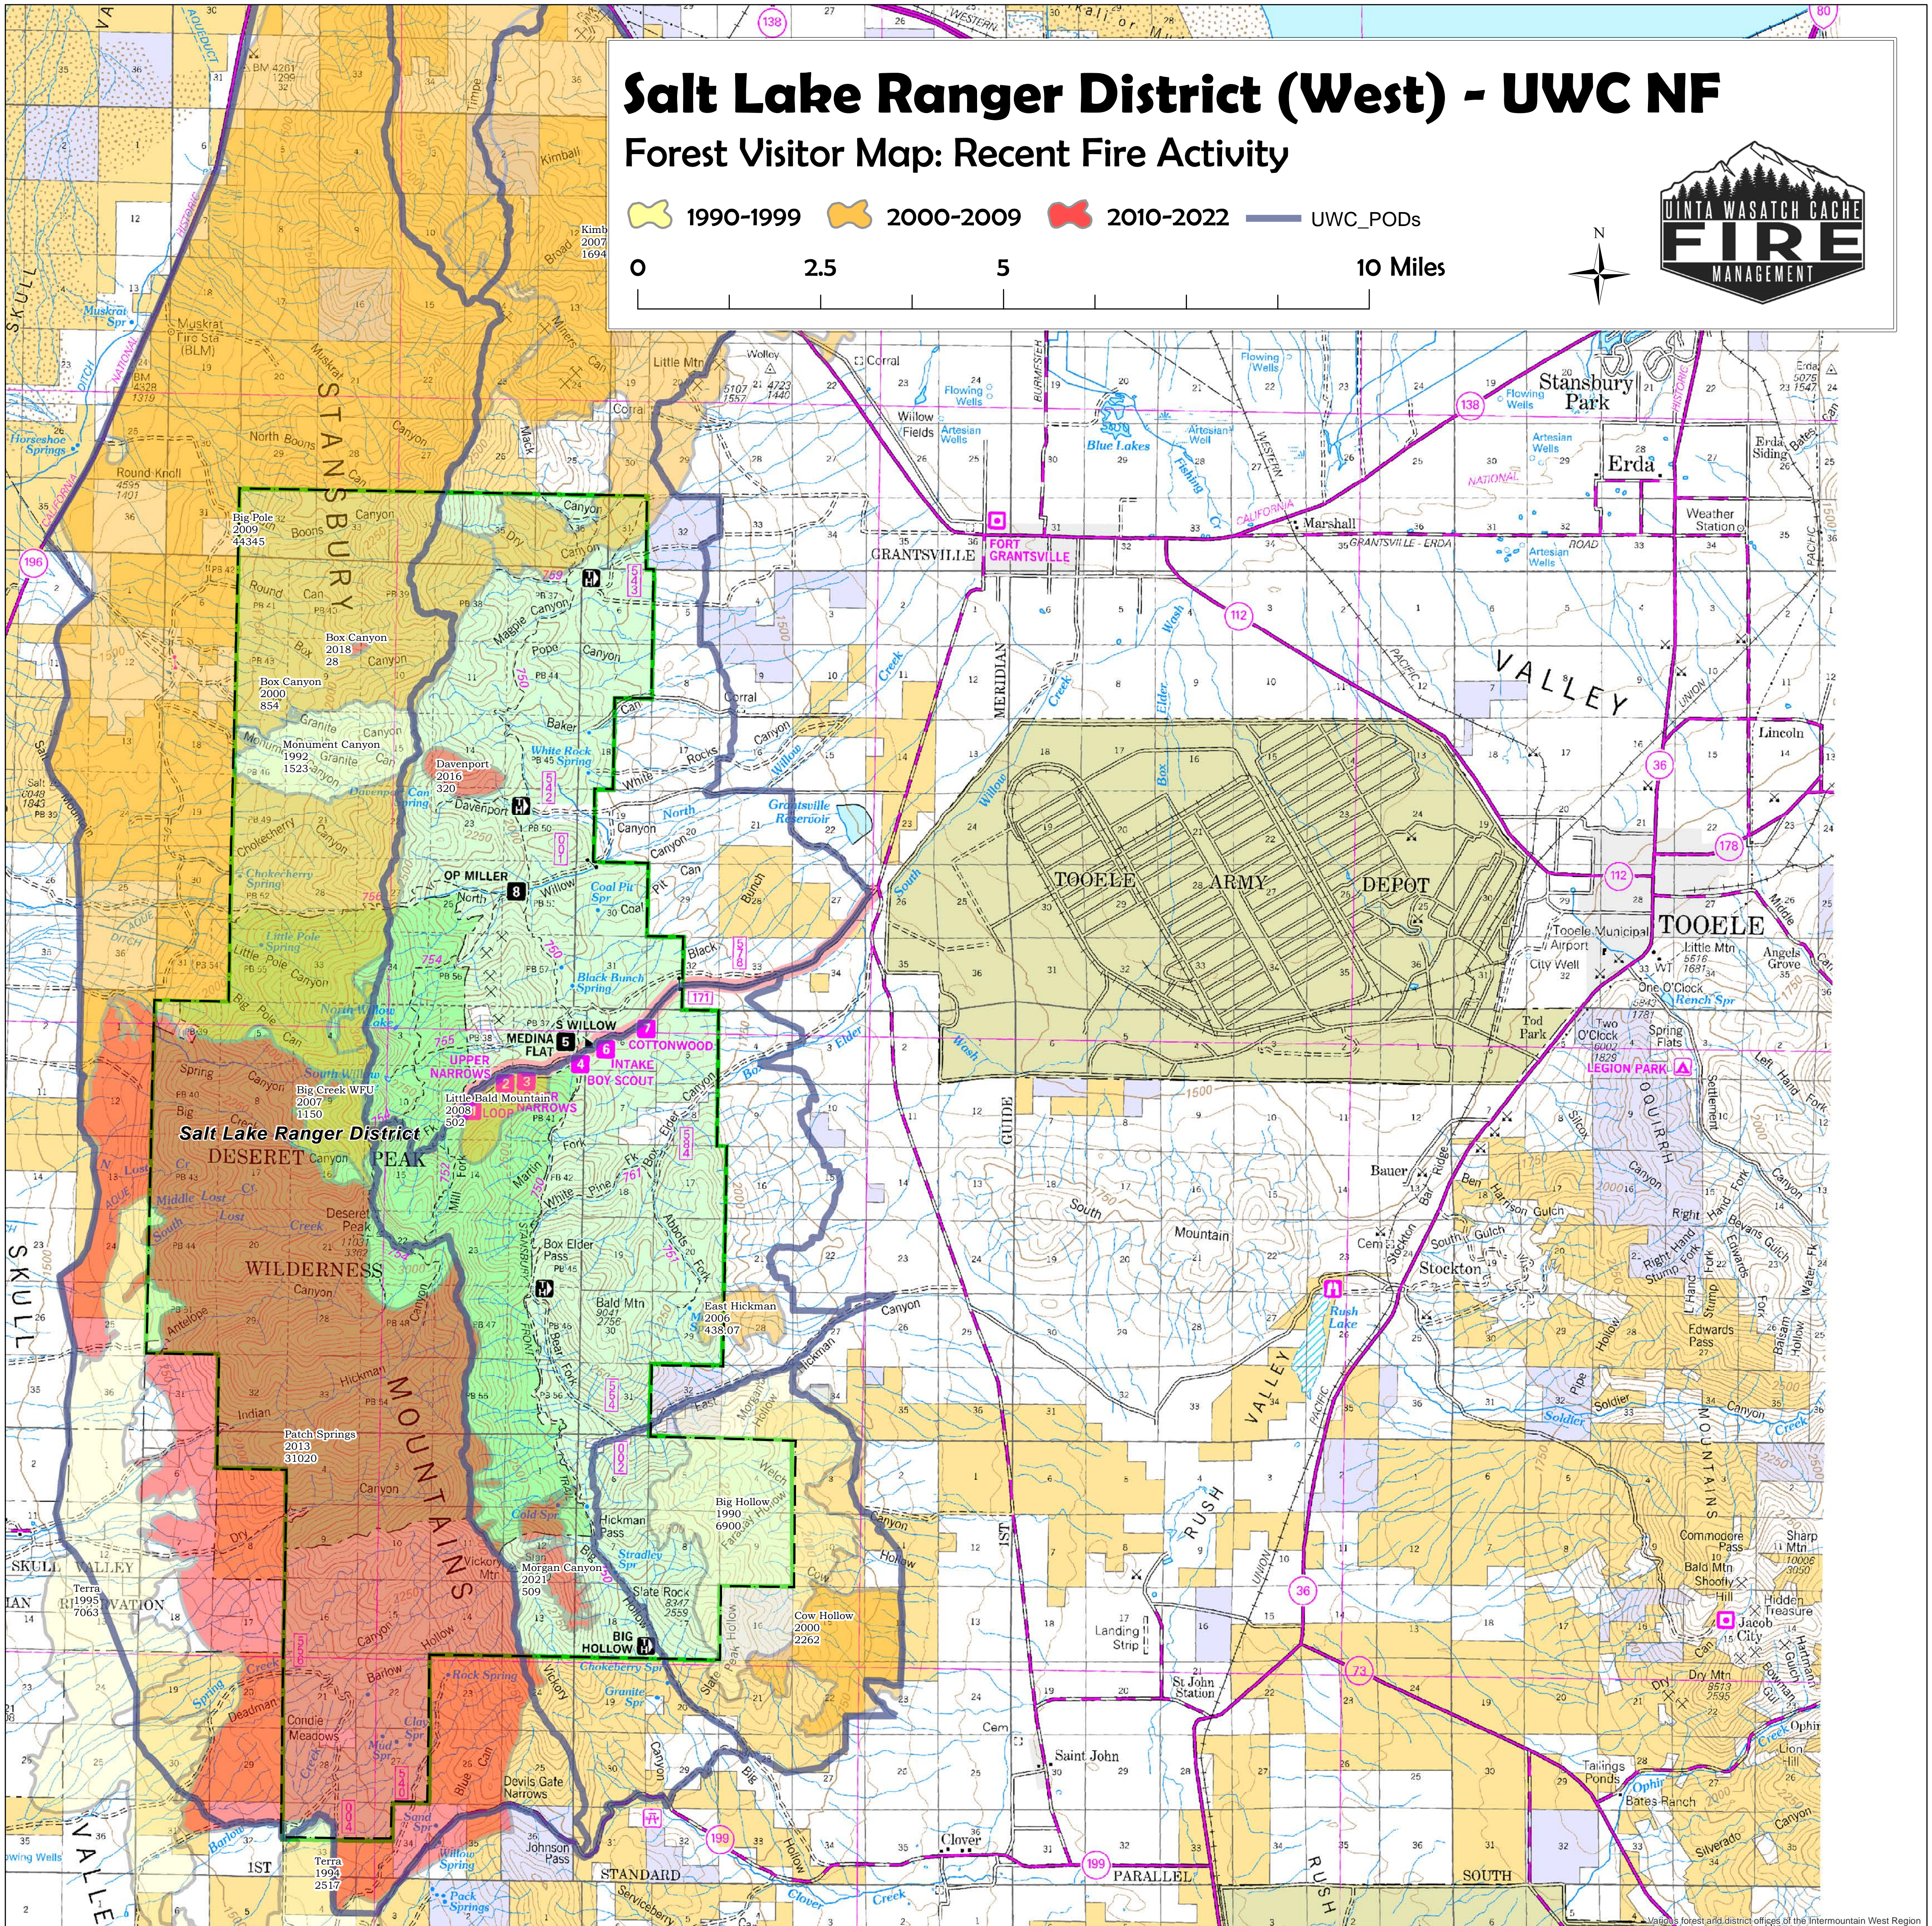

Salt Lake Ranger District (West) - UWC NF

Forest Visitor Map: Recent Fire Activity

🟡 1990-1999 🟠 2000-2009 🔴 2010-2022 — UWC_PODs

0 2.5 5 10 Miles

Map is a forest and district office of the Intermountain West Region