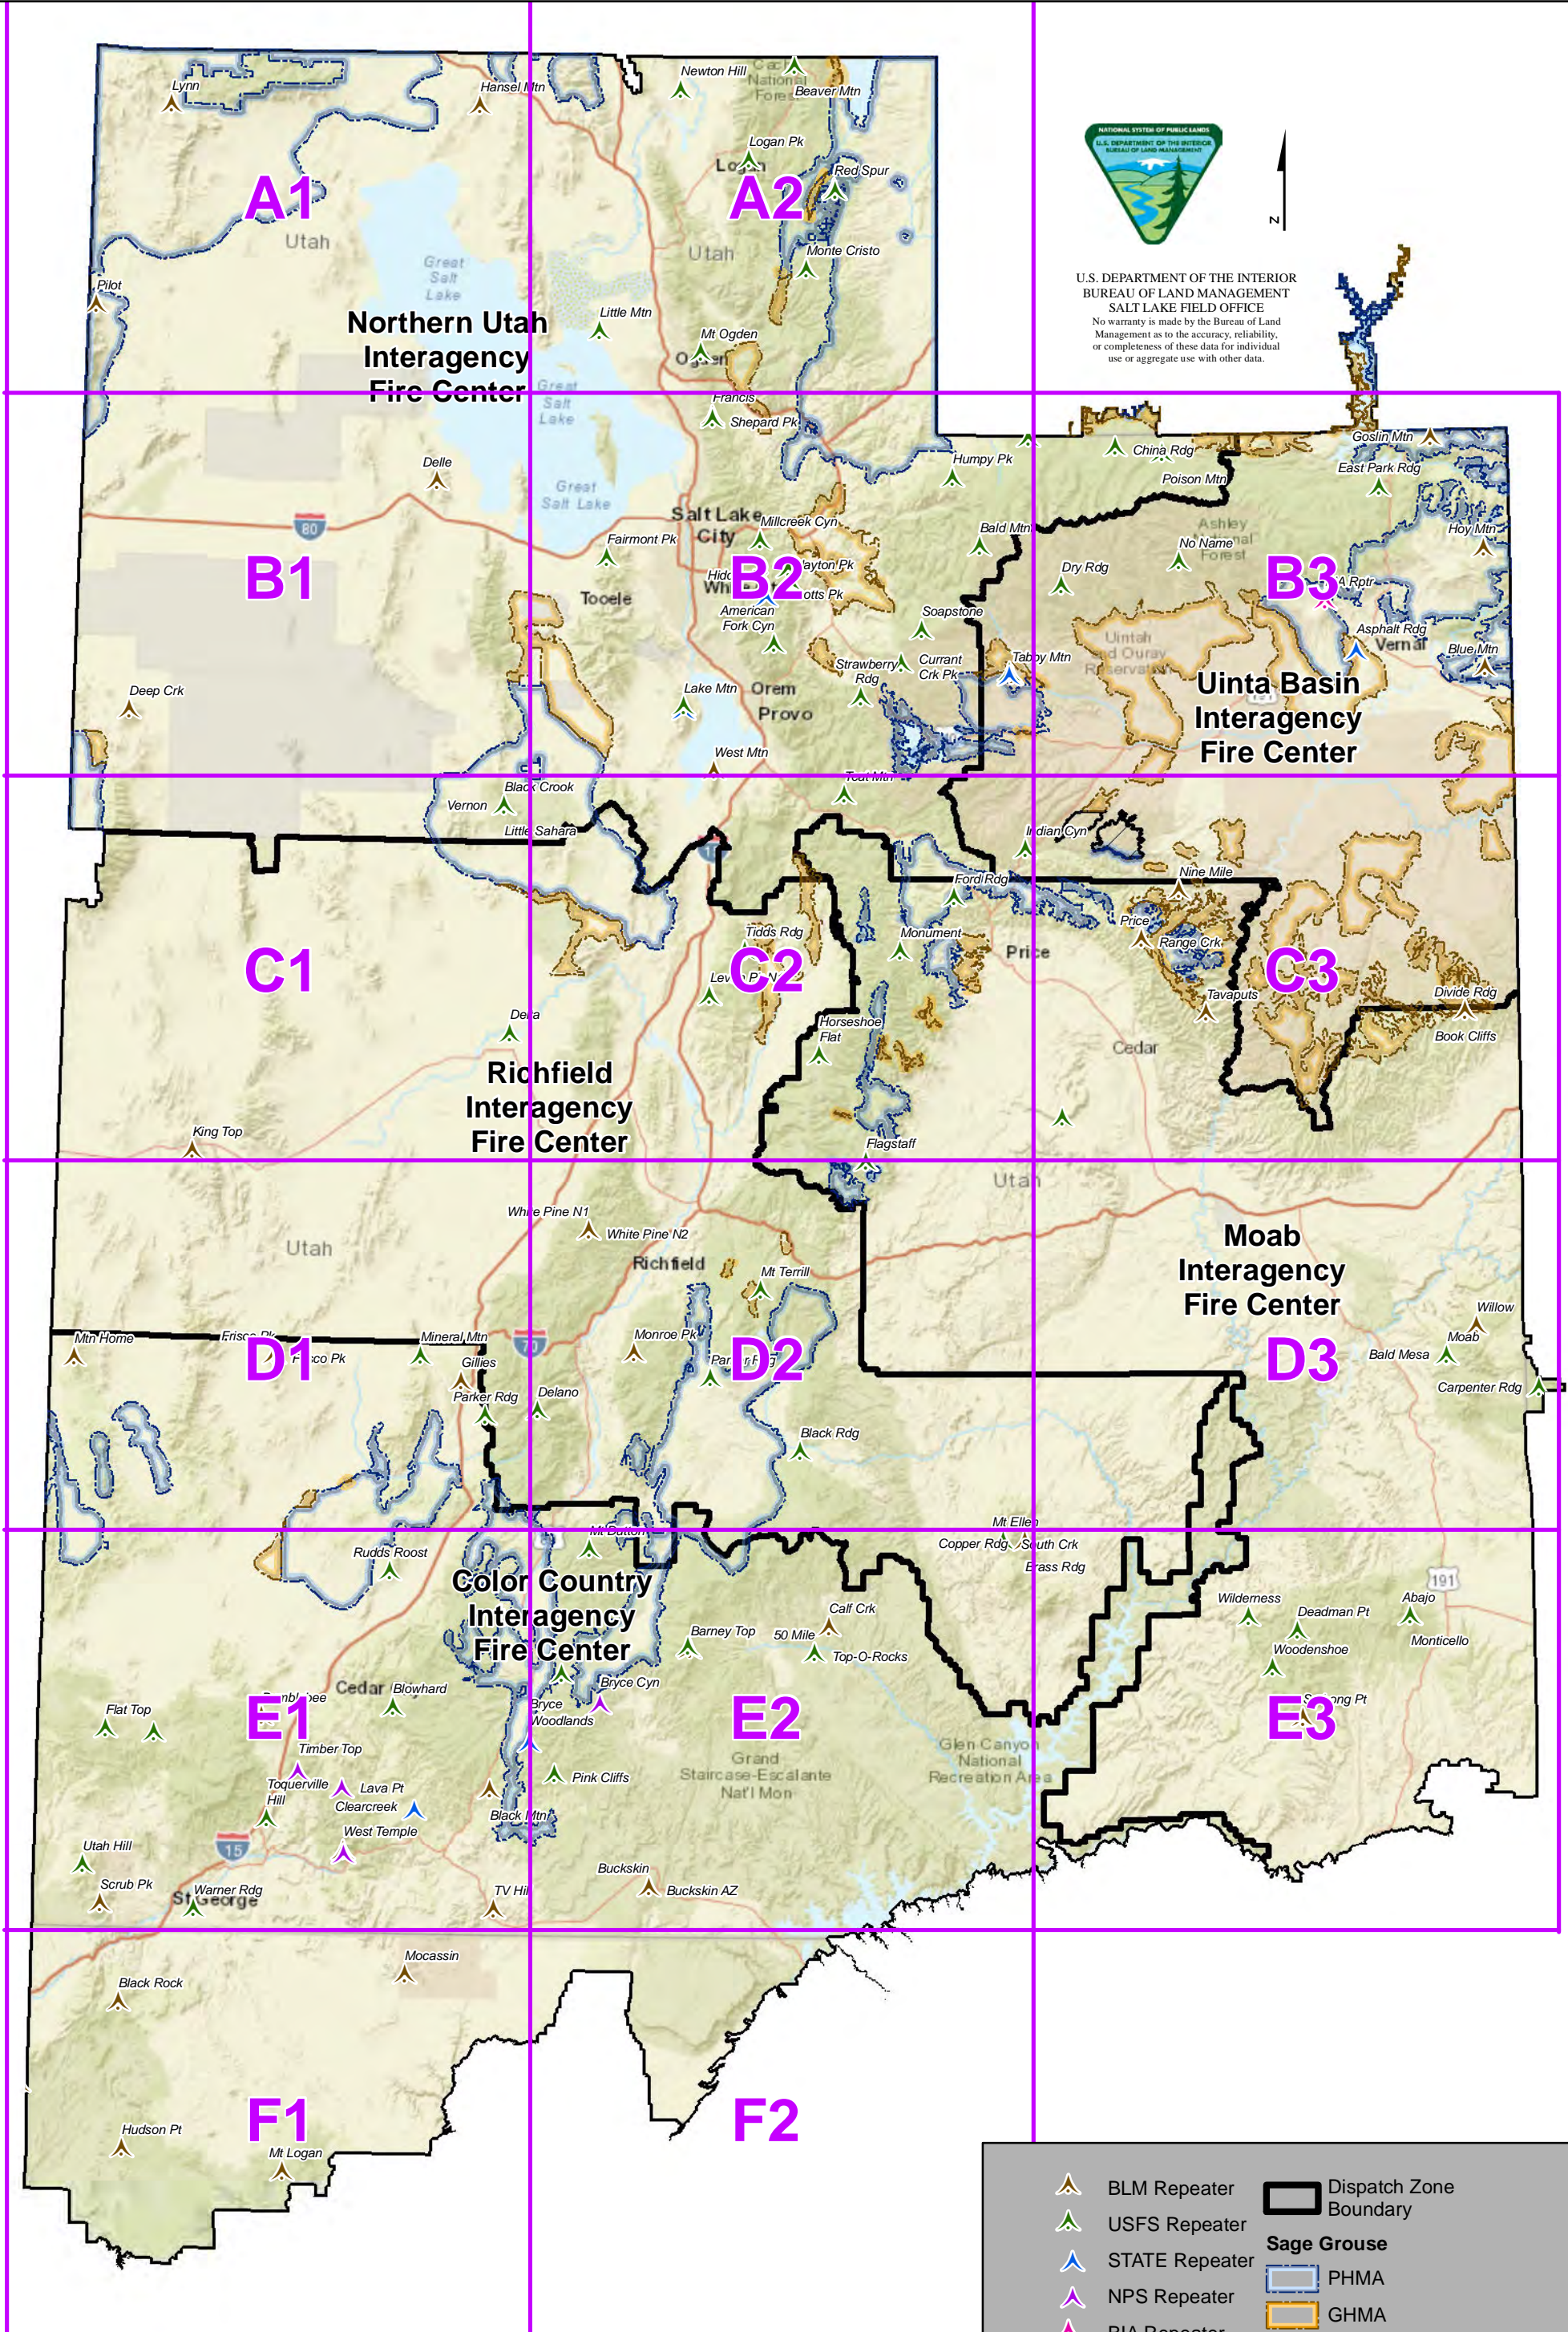

UTAH STATE ATLAS INDEX

MAP CREATED APR 02, 2020

U.S. DEPARTMENT OF THE INTERIOR
BUREAU OF LAND MANAGEMENT
SALT LAKE FIELD OFFICE
No warranty is made by the Bureau of Land Management as to the accuracy, reliability, or completeness of these data for individual use or aggregate use with other data.