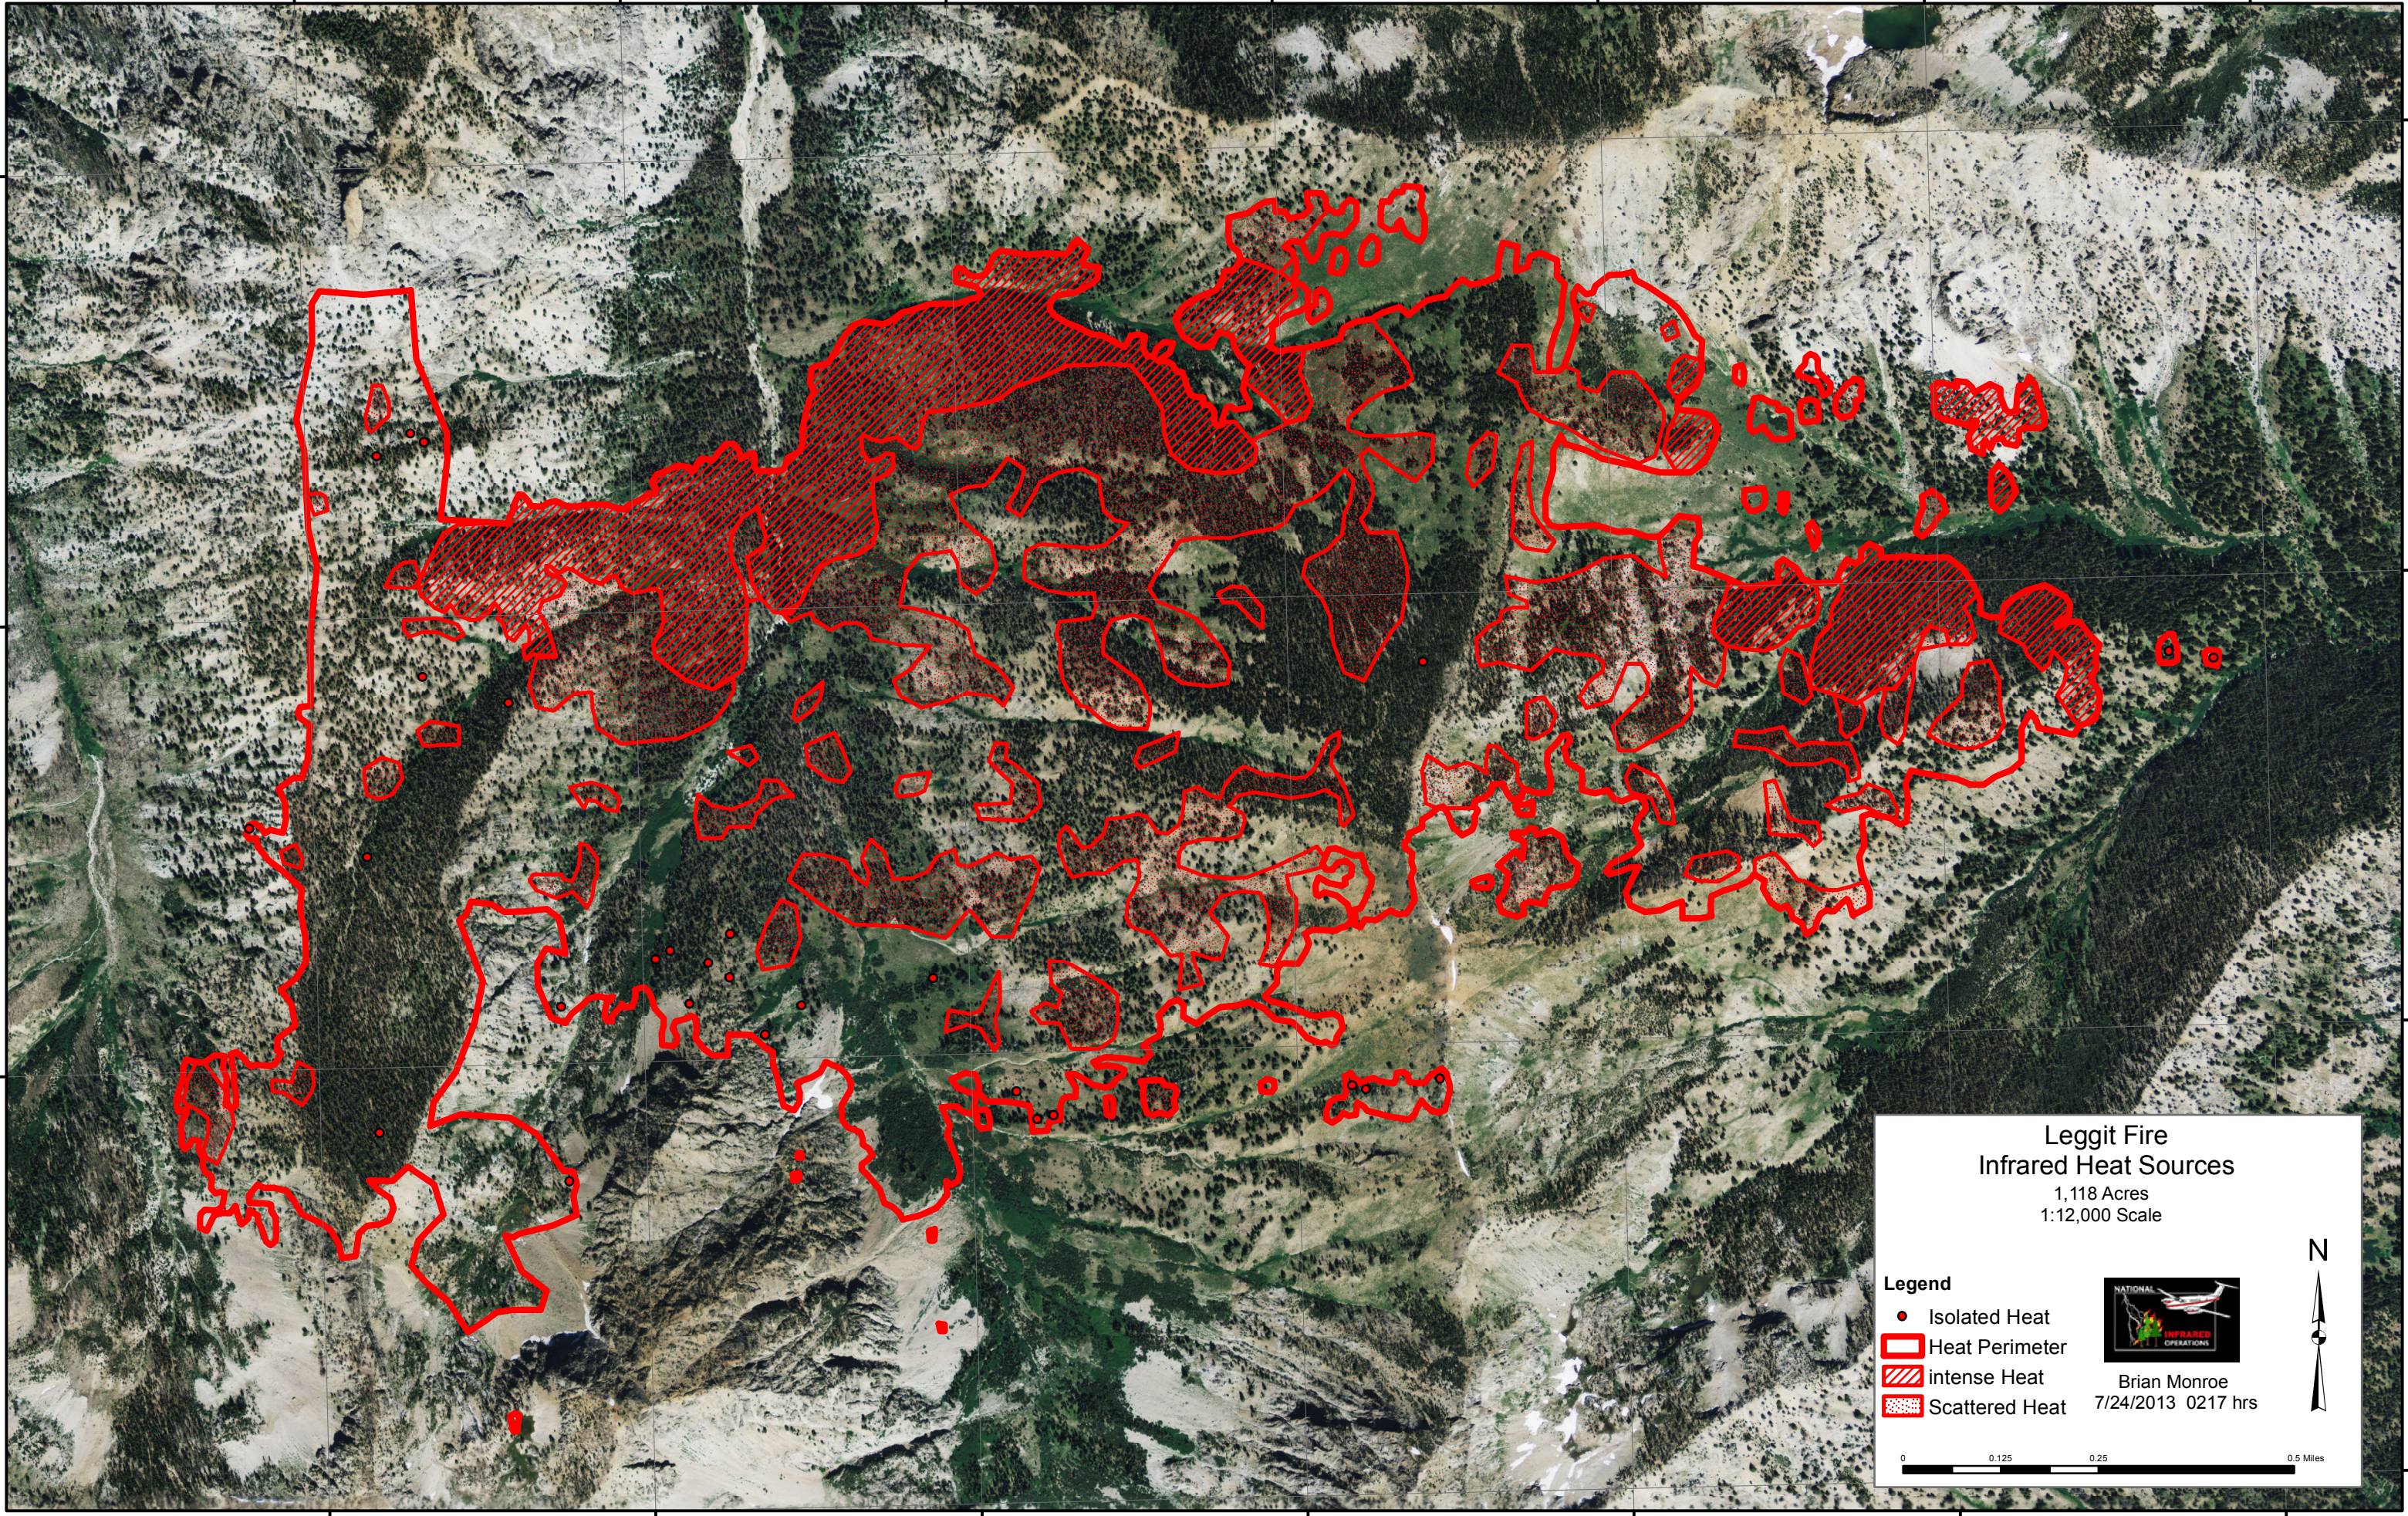

115°3'30"W

115°3'0"W

115°2'30"W

115°2'0"W

115°1'30"W

115°1'0"W

115°0'30"W

43°48'30"N

43°48'0"N

43°47'30"N

43°48'30"N

43°48'0"N

43°47'30"N

43°47'0"N

Leggit Fire
Infrared Heat Sources
 1,118 Acres
 1:12,000 Scale

- Legend**
- Isolated Heat
 - Heat Perimeter
 - ▨ Intense Heat
 - ▤ Scattered Heat

Brian Monroe
 7/24/2013 0217 hrs

115°3'30"W

115°3'0"W

115°2'30"W

115°2'0"W

115°1'30"W

115°1'0"W

115°0'30"W