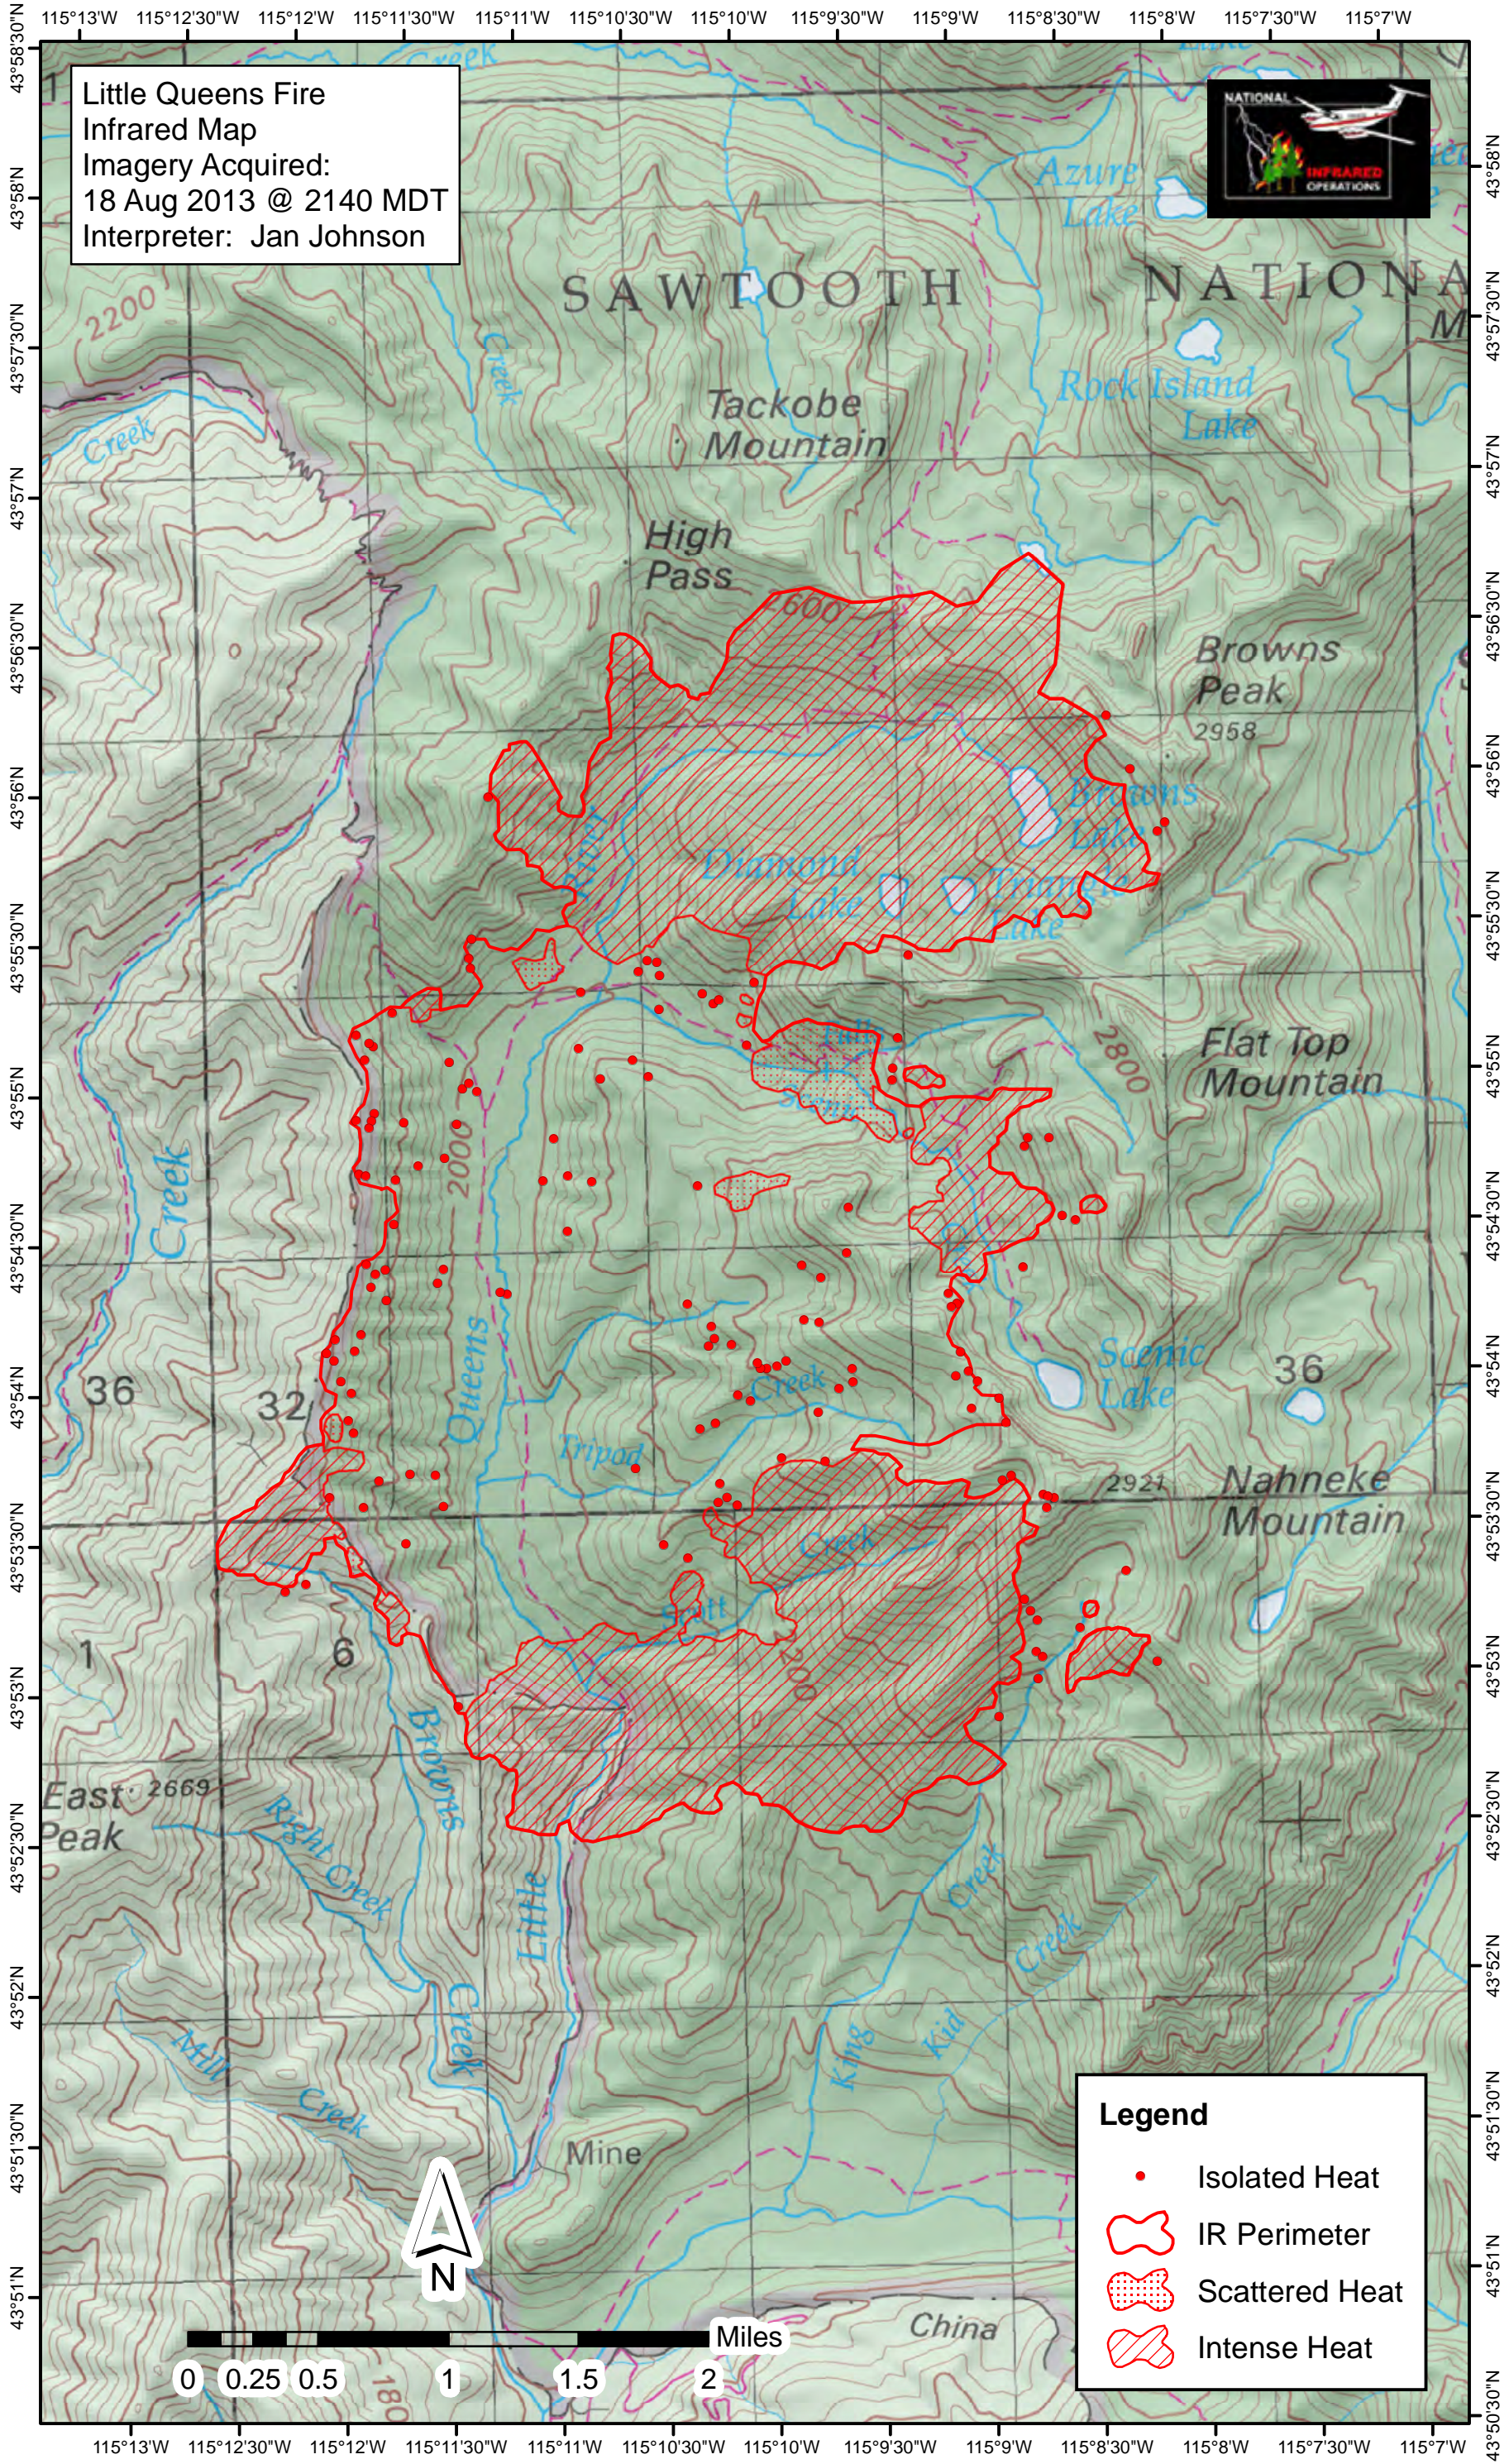

Little Queens Fire
 Infrared Map
 Imagery Acquired:
 18 Aug 2013 @ 2140 MDT
 Interpreter: Jan Johnson

Legend

- Isolated Heat
- IR Perimeter
- Scattered Heat
- Intense Heat