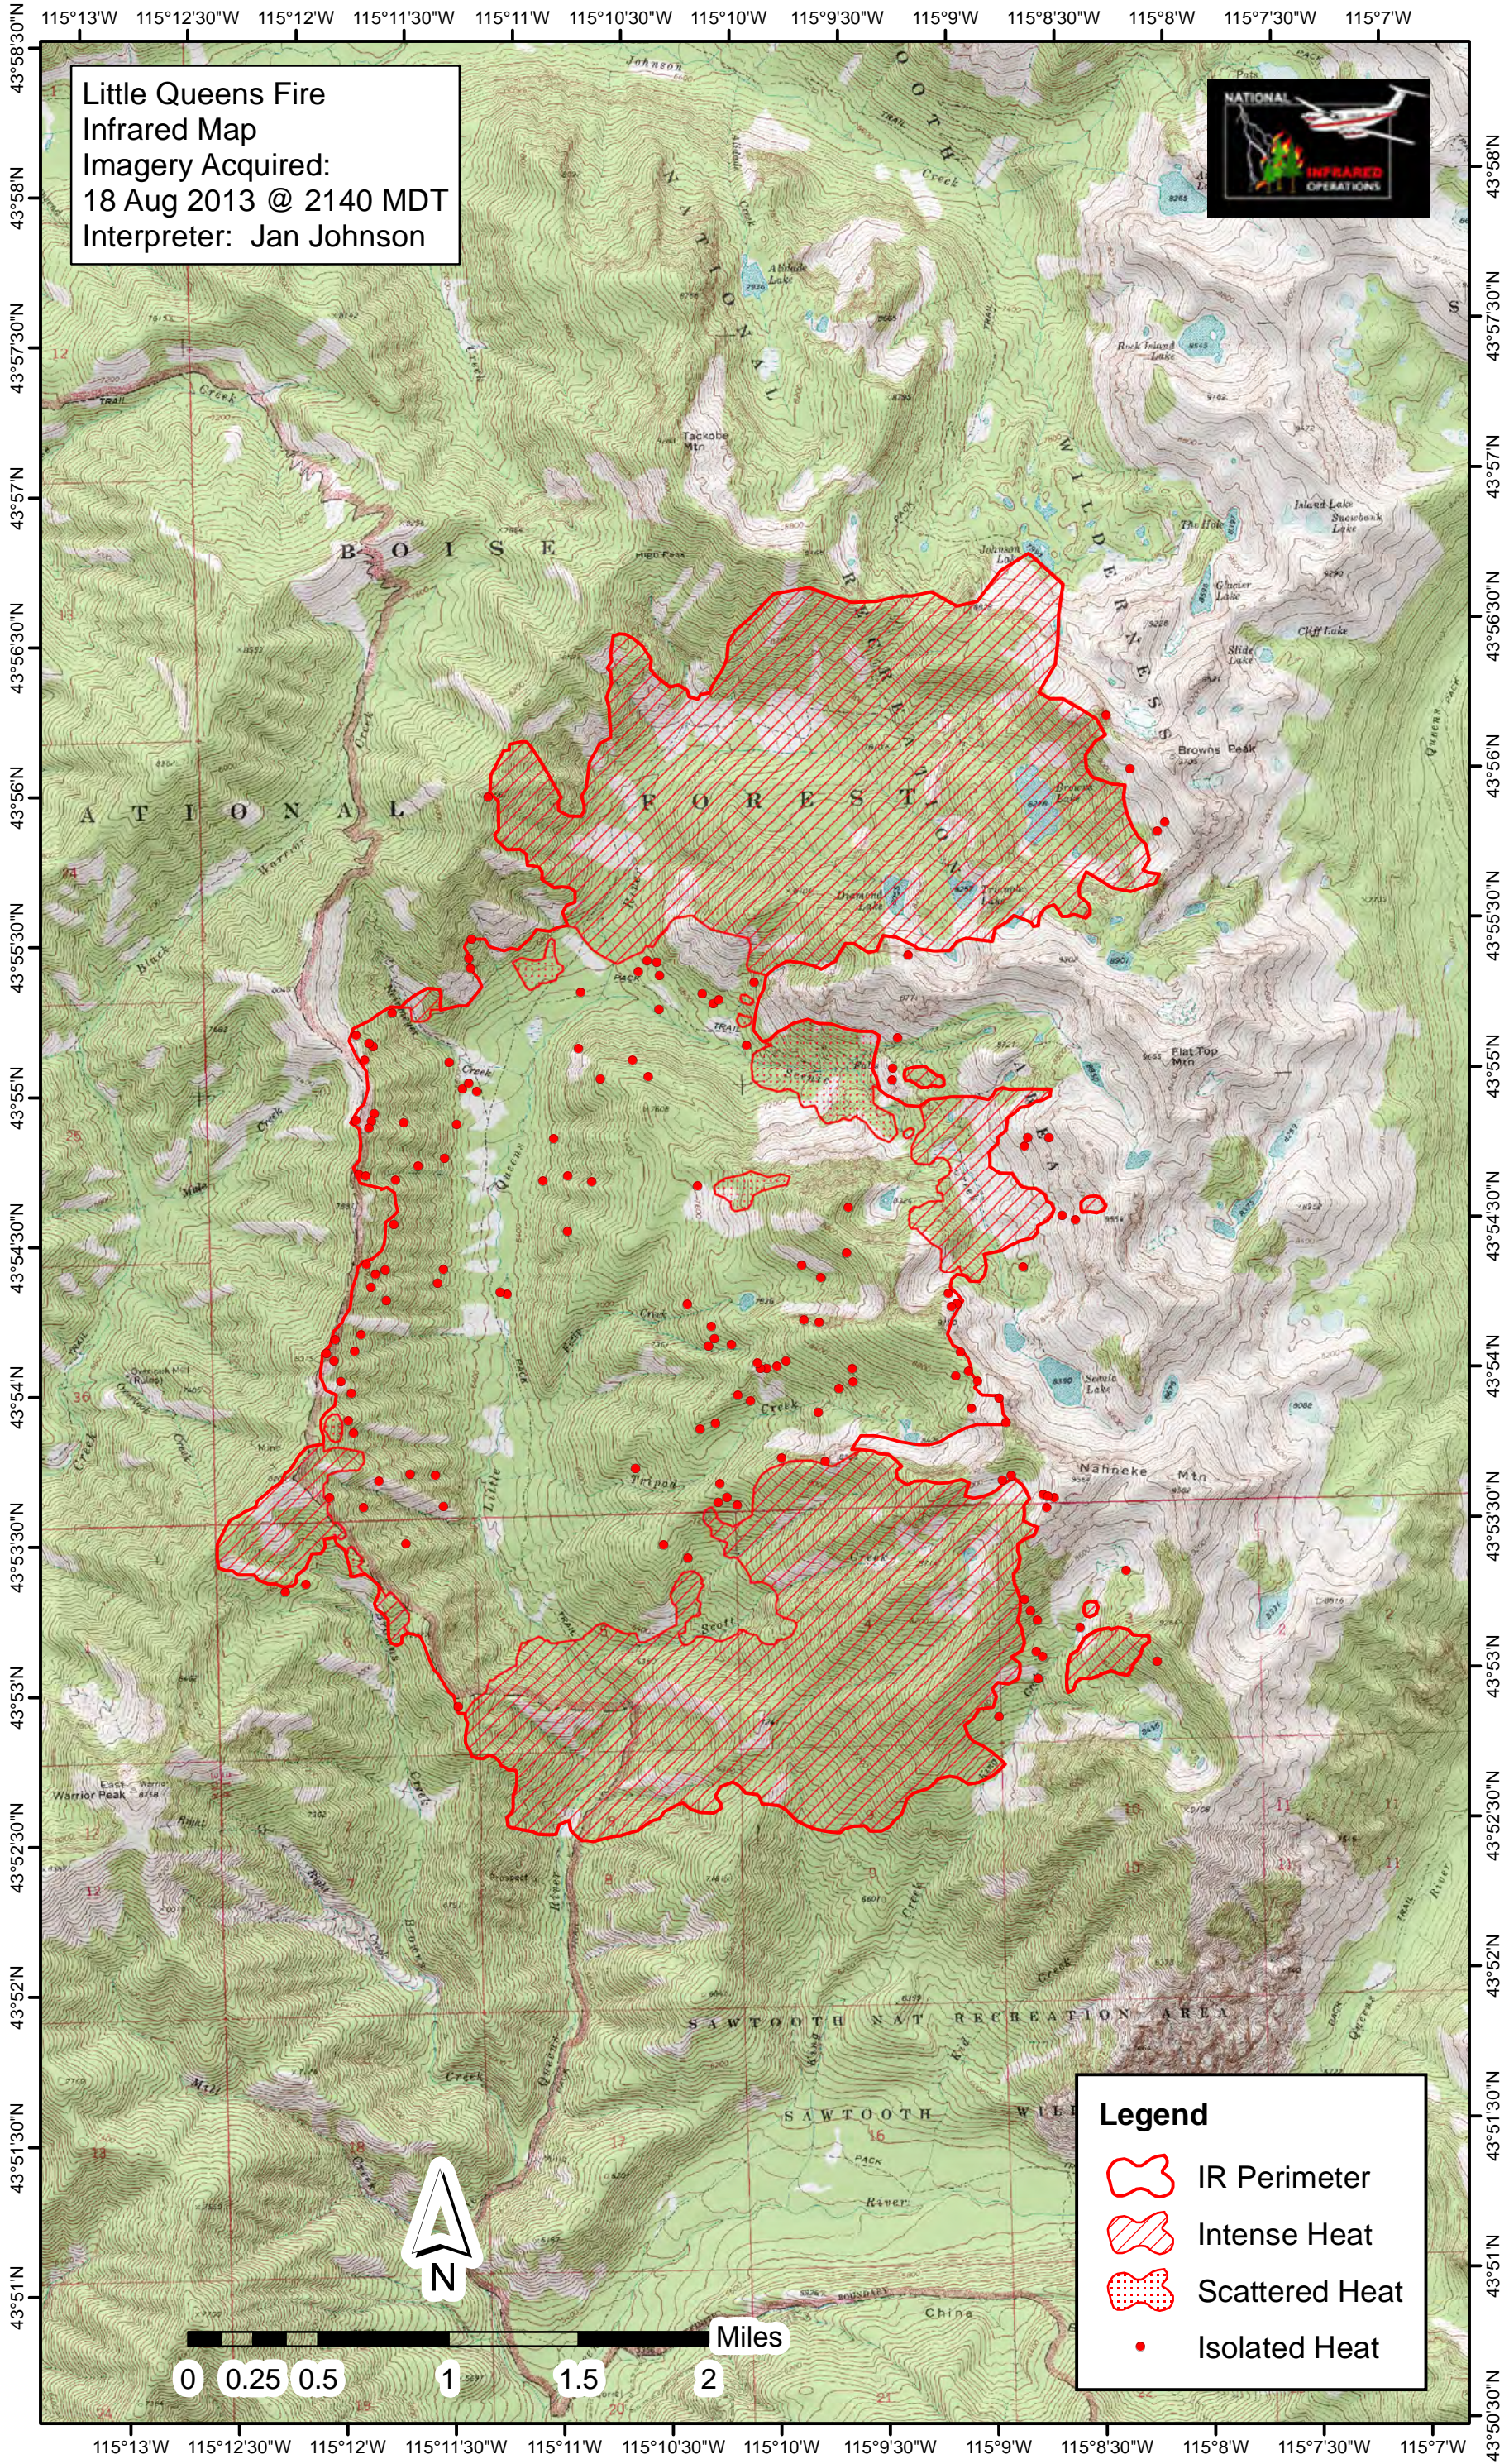

Little Queens Fire  
Infrared Map  
Imagery Acquired:  
18 Aug 2013 @ 2140 MDT  
Interpreter: Jan Johnson

**Legend**

- IR Perimeter
- Intense Heat
- Scattered Heat
- Isolated Heat